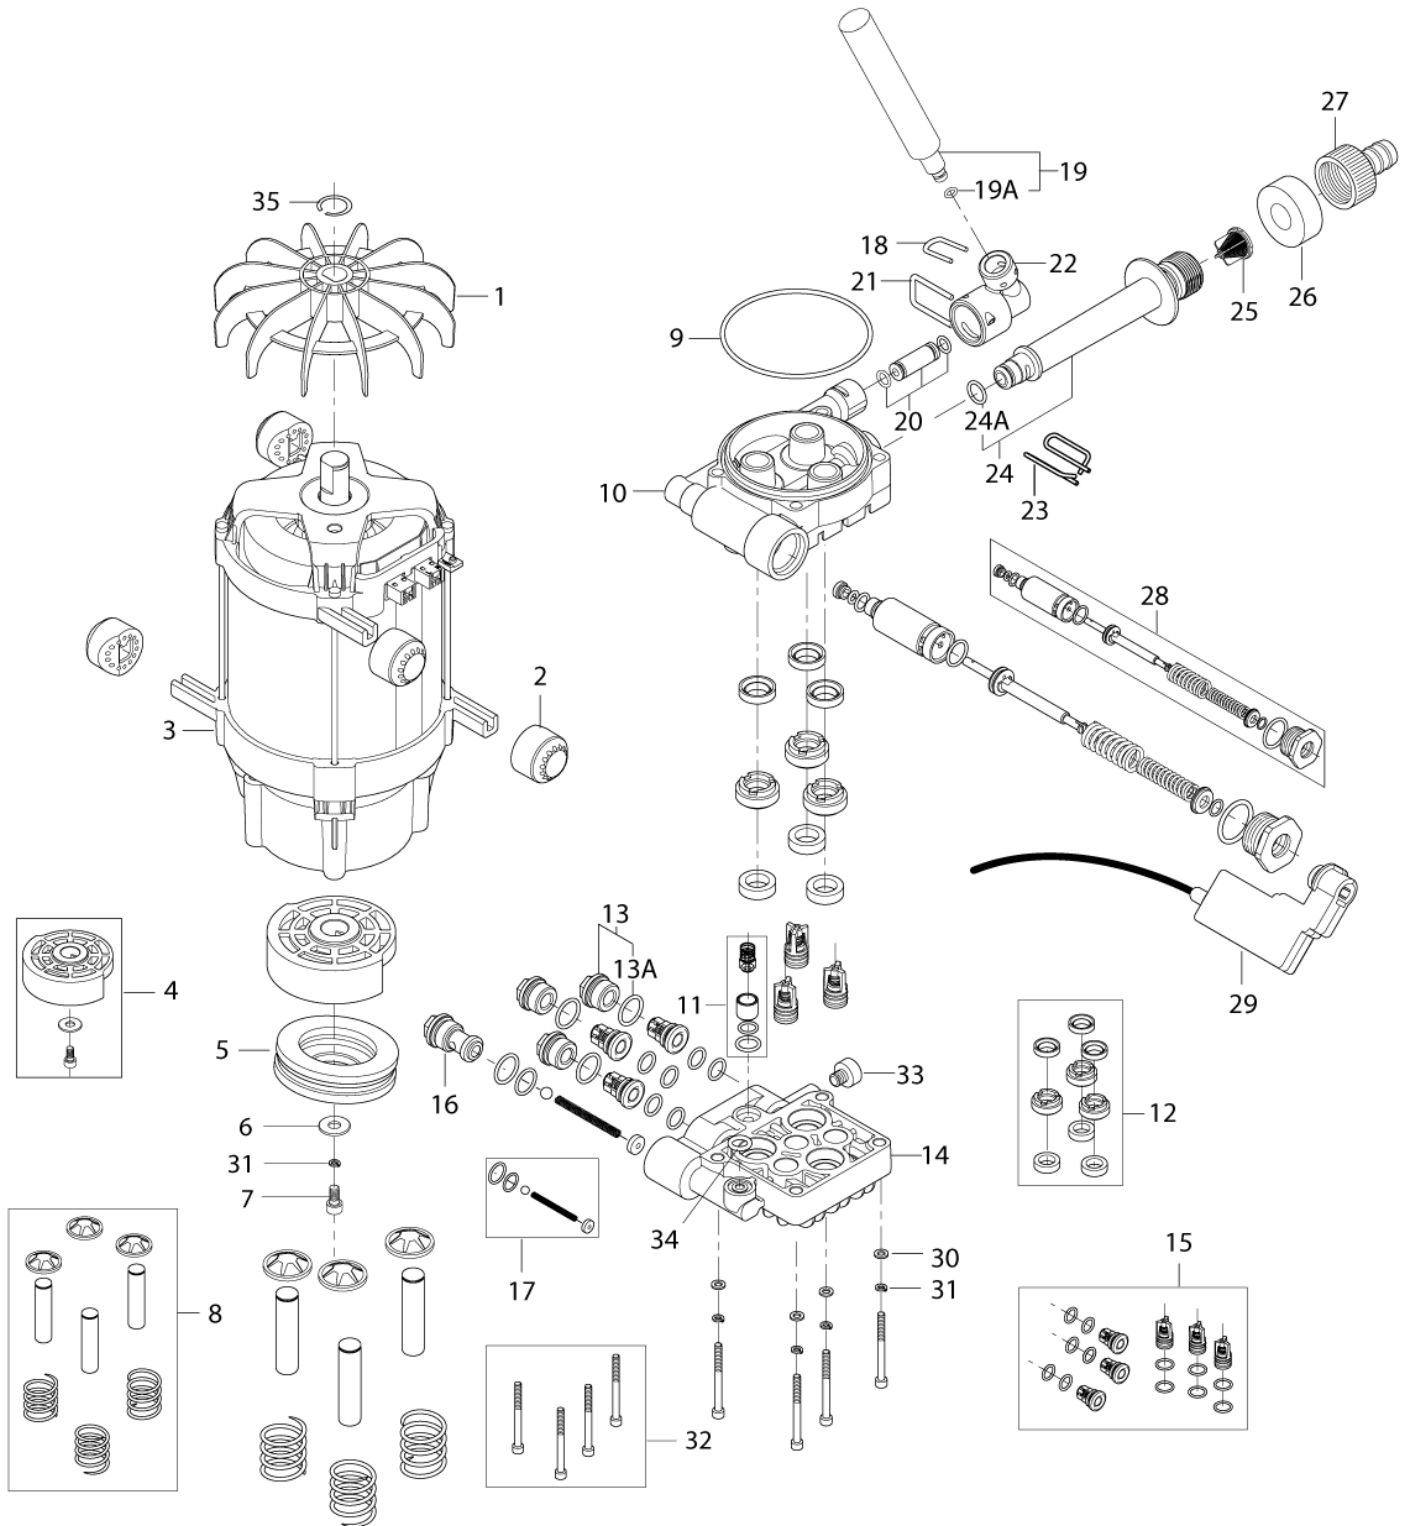

Motor pump unit X-tra

C120.4

22-01-2013

Part List ID

C120208

7

Motor pump unit X-tra

C120.4

22-01-2013

Part List ID
C120Z08

8

Pos	Part no.	Qty	Description
1	127500040	1	NEW FAN
3	127500038	1	MOTOR 1.7KW
3	127500039	1	MOTOR 2.1KW
4	127500030	1	WOBBLE DISK 6.6 DEGREES 220V 60Hz 1,8kW - 230V 50Hz 1,7kW
5	127500032	1	THRUST BALL BEARING
6	127130066	1	WASHER D22XD6.4X1.5
7	3913	1	SCREW M6X12
8	127500003	1	PISTON COMPLETE 3PCS
9	128500289	1	O-RING 85X2.62 NR70
10	127500004	1	CYLINDER GUIDE
11	128342004	1	NON RETURN VALVE KIT OF NA1
12	127500037	1	SEALING PARTS SYSTEM
13	127500015	3	PLUG M18X1.5 WITH O-RING
14	127500034	1	CYLINDER HEAD
15	6526026	1	VALVE SYSTEM REPAIR KIT
16	127500005	1	EASY START PLUG
17	127440018	1	EASY START KIT
18	6525619	1	LOCK BRACKET. SMALL
19	127440231	1	CONNECTION HOSE
20	127440019	1	REDUCTION D2 WITH O-RING KIT PH 60HZ
20	127500007	1	REDUCTION WITH O-RING
21	127500021	1	LOCK BRACKET
22	127500047	1	NA1 X-TRA OUTLET
23	126528532	1	LOCK BRACKET
24	127500035	1	WATER INLET
25	6528574	1	WATER FILTER COMPLETE
26	126486792	1	FOAM SEAL FOR OUTLET INLET
27	1402809	1	QUICK COUPLING MALE
28	127500052	1	S/S VALVE COMPLETE DIA1.95MM
29	127500010	1	MICRO SWITCH BOX SYSTEM
30	127500029	4	WASHER
31	127500050	4	SPRING WASHER
32	127500071	1	SCREW M6X70 DIN 912 4PCS
33	3289	1	SET SCREW M8X10 DIN 913 B R
34	3001211	1	O-RING 9.6X2.4 NITRIL 70SH
34	6411218	1	BAG WITH 10 O-RINGS 3001211
35	127500051	1	LOCK RING
13A	3004221	3	O-RING 16X2 NITRIL 70 SHORE
19A	3004108	1	O-RING 5.28X1.78 NITRIL 90 SH
24A	127130107	1	O-RING 11.5X1.9 SH70