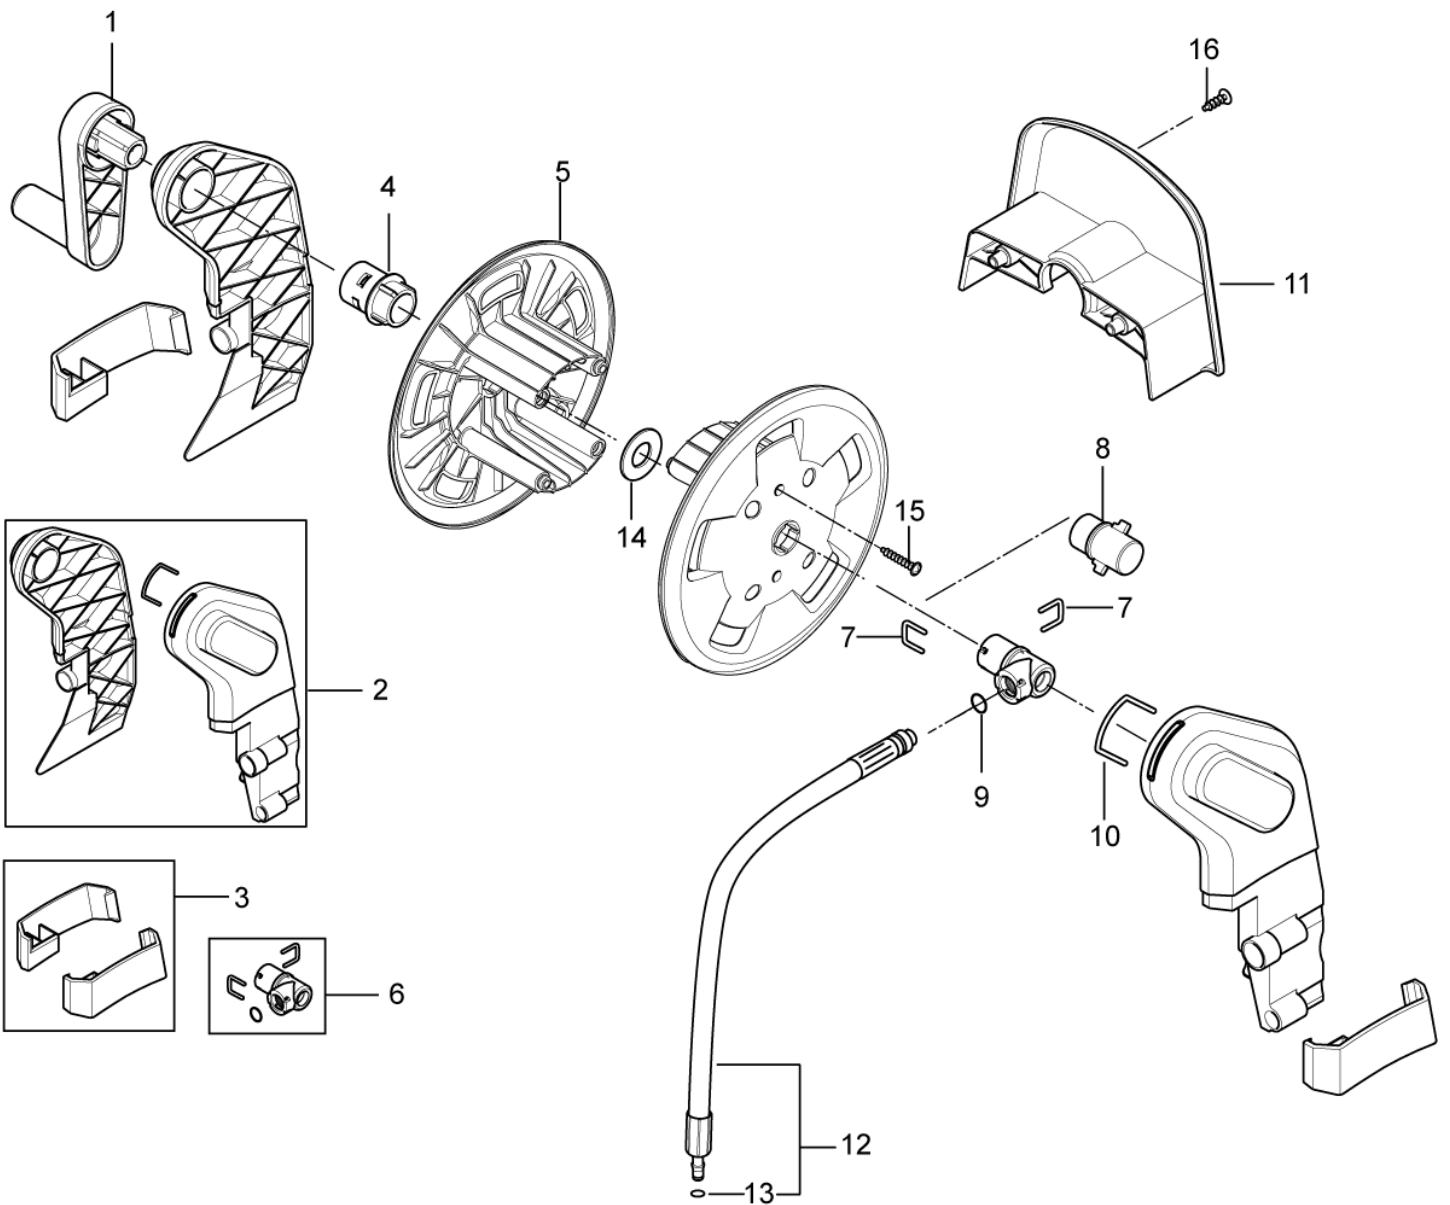

22-01-2013

Part List ID
C120Z08

8

Pos	Part no.	Qty	Description
1	127500040	1	NEW FAN
3	127500038	1	MOTOR 1.7KW
3	127500039	1	MOTOR 2.1KW
4	127500030	1	WOBBLE DISK 6.6 DEGREES 220V 60Hz 1,8kW - 230V 50Hz 1,7kW
5	127500032	1	THRUST BALL BEARING
6	127130066	1	WASHER D22XD6.4X1.5
7	3913	1	SCREW M6X12
8	127500003	1	PISTON COMPLETE 3PCS
9	128500289	1	O-RING 85X2.62 NR70
10	127500004	1	CYLINDER GUIDE
11	128342004	1	NON RETURN VALVE KIT OF NA1
12	127500037	1	SEALING PARTS SYSTEM
13	127500015	3	PLUG M18X1.5 WITH O-RING
14	127500034	1	CYLINDER HEAD
15	6526026	1	VALVE SYSTEM REPAIR KIT
16	127500005	1	EASY START PLUG
17	127440018	1	EASY START KIT
18	6525619	1	LOCK BRACKET. SMALL
19	127440231	1	CONNECTION HOSE
20	127440019	1	REDUCTION D2 WITH O-RING KIT PH 60HZ
20	127500007	1	REDUCTION WITH O-RING
21	127500021	1	LOCK BRACKET
22	127500047	1	NA1 X-TRA OUTLET
23	126528532	1	LOCK BRACKET
24	127500035	1	WATER INLET
25	6528574	1	WATER FILTER COMPLETE
26	126486792	1	FOAM SEAL FOR OUTLET INLET
27	1402809	1	QUICK COUPLING MALE
28	127500052	1	S/S VALVE COMPLETE DIA1.95MM
29	127500010	1	MICRO SWITCH BOX SYSTEM
30	127500029	4	WASHER
31	127500050	4	SPRING WASHER
32	127500071	1	SCREW M6X70 DIN 912 4PCS
33	3289	1	SET SCREW M8X10 DIN 913 B R
34	3001211	1	O-RING 9.6X2.4 NITRIL 70SH
34	6411218	1	BAG WITH 10 O-RINGS 3001211
35	127500051	1	LOCK RING
13A	3004221	3	O-RING 16X2 NITRIL 70 SHORE
19A	3004108	1	O-RING 5.28X1.78 NITRIL 90 SH
24A	127130107	1	O-RING 11.5X1.9 SH70

Hose reel

C120.4

22-01-2013

Part List ID

E130202

9

Hose reel

C120.4