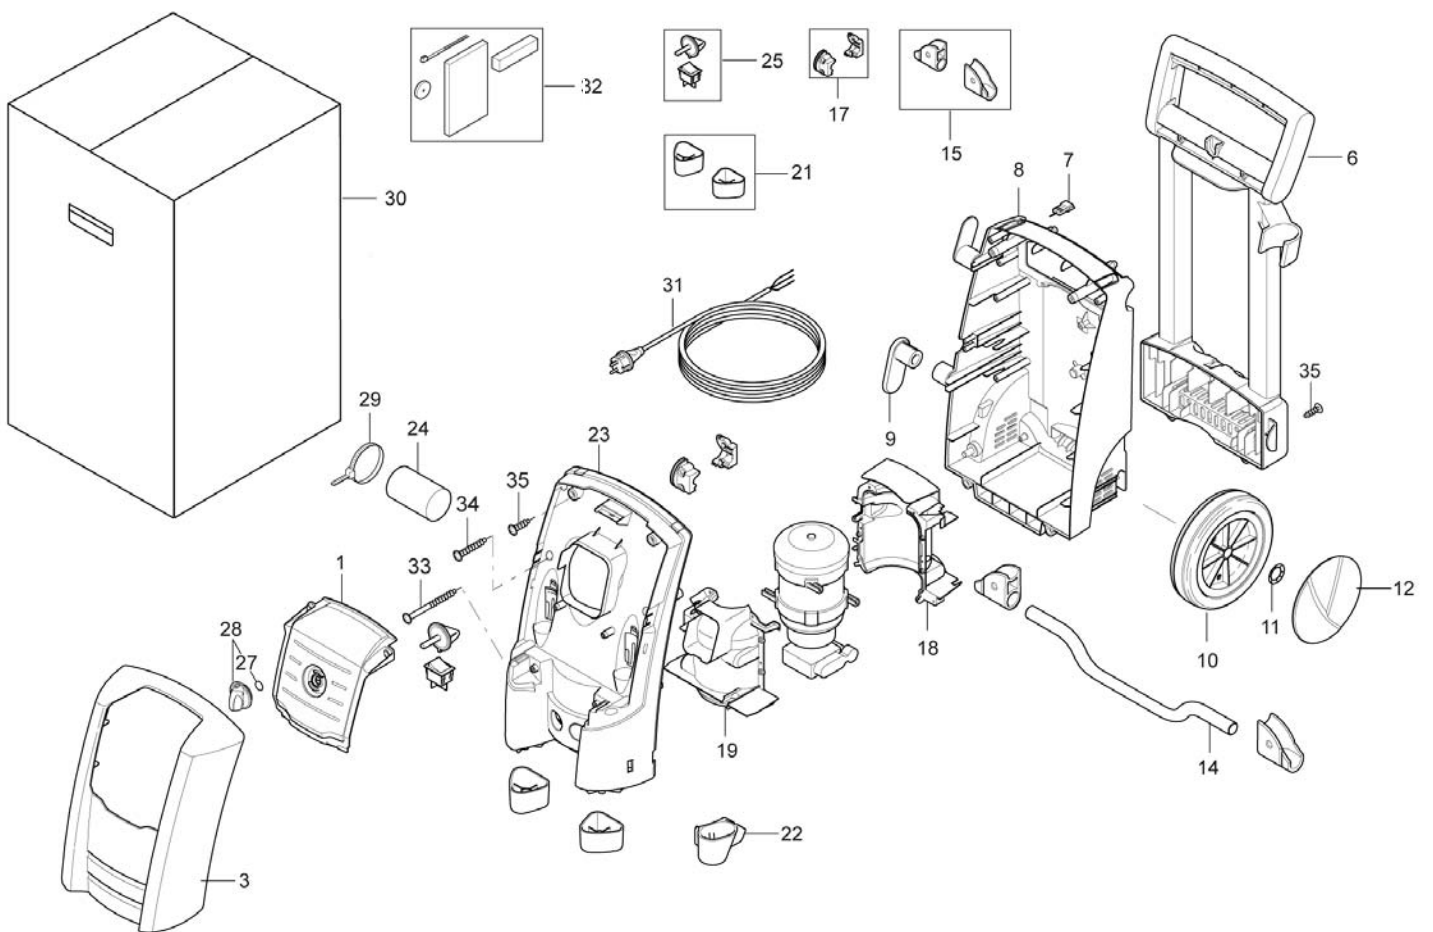

Overview	3
Motor pump	5
Motor pump unit X-tra	7
Hose reel	9
Default accessories	11

Overview

C120.4

22-01-2013

Part List ID
C120402

3

Overview

C120.4

22-01-2013

Part List ID

C120402

4

Pos	Part no.	Qty	Description	
1	127440015	1	SWITCH COVER NILFISK	
3	127440012	1	FRONT COVER C120.4	
6	127440236	1	FIXED HANDLE	
7	127440205	1	CLEANING TOOL BLACK	
8	127440206	1	CHASSIS BACK	
9	127440208	1	ROTARY CABLE HOOK	
10	127440209	1	WHEEL	
11	127440210	1	LOCK WASHER	
12	126481340	1	WHEEL CAP 2 PCS RE117/RE127	
14	127440213	1	WHEEL AXLE BENDER	
15	127444002	1	WHEEL AXLE LOCKER	
17	127444004	1	CABLE FASTEN	
18	127440214	1	MP COVER BACK	
19	127440215	1	MP COVER FRONT	
21	127441006	1	LOW FOOT SYSTEM	
22	127440216	1	LANCE HOLDER BOTTOM	
23	127440237	1	CHASSIS FRONT BLACK	
24	103821790	1	CAPACITOR 25UF M. 440MM CABLE	
24	127440219	1	CAPACITOR 30UF	
25	127444007	1	SWITCH SYSTEM	
27	9868	1	O-RING 10.2X2.5 NBR 70	
28	909100204	1	ROTARY KNOB 6X5 BLUE	
29	1814741	1	CABLE TIE	
30	128307011	1	10PCS BOXES TO C120.4	C 120.4-6
30	128307012	1	10PCS BOXES TO C120.4 X-TRA	C 120.4-6 X-TRA
31	128300191	1	ELECTRIC CABLE	UK
31	128300192	1	ELECTRIC CABLE	HK/ZA
31	128300194	1	ELECTRIC CABLE	AUS/NZ/AR
31	128300195	1	ELECTRIC CABLE	JP/TW
31	128500359	1	POWER CABLE WITH PLUG EU	
32	128500237	1	SPARE PART KIT IPX5 FOAM	
33	121814814	2	SCREW K50X65	
34	1814722	2	SCREW K50X35 WN1451 TORX	
35	101814782	4	SCREW K50X18 WN 1451 TORX 20	