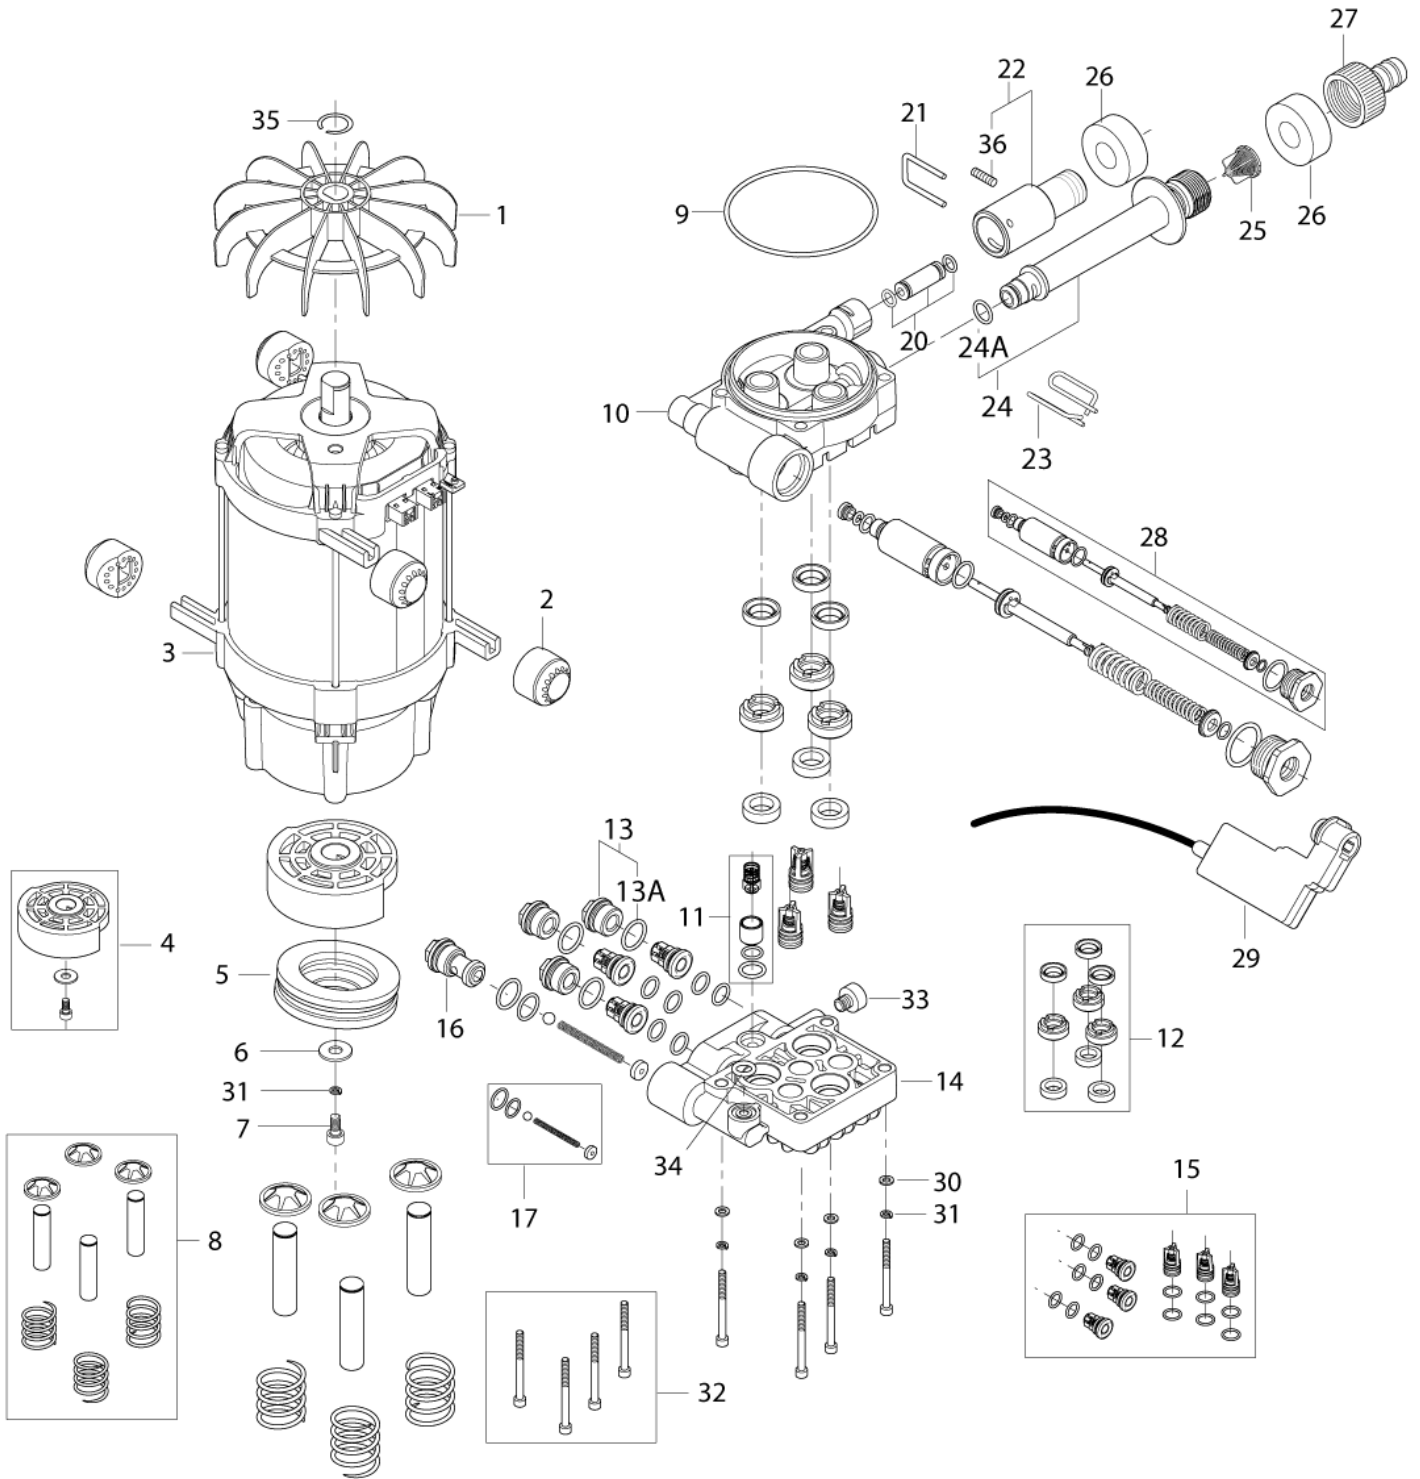

Motor pump

C120.4

22-01-2013

Part List ID

C120401

5

Motor pump

C120.4

22-01-2013

Part List ID
C120401

6

Pos	Part no.	Qty	Description
1	127500040	1	NEW FAN
3	127500038	1	MOTOR 1.7KW
3	127500039	1	MOTOR 2.1KW
4	127500030	1	WOBBLE DISK 6.6 DEGREES 220V 60Hz 1,8kW - 230V 50Hz 1,7kW
5	127500032	1	THRUST BALL BEARING
6	127130066	1	WASHER D22XD6.4X1.5
7	3913	1	SCREW M6X12
8	127500003	1	PISTON COMPLETE 3PCS
9	128500289	1	O-RING 85X2.62 NR70
10	127500004	1	CYLINDER GUIDE
11	128342004	1	NON RETURN VALVE KIT OF NA1
12	127500037	1	SEALING PARTS SYSTEM
13	127500015	3	PLUG M18X1.5 WITH O-RING
14	127500034	1	CYLINDER HEAD
15	6526026	1	VALVE SYSTEM REPAIR KIT
16	127500005	1	EASY START PLUG
17	127440018	1	EASY START KIT
20	127500007	1	REDUCTION WITH O-RING
21	127500021	1	LOCK BRACKET
22	127500043	1	NA1 STANDARE OUTLET
23	126528532	1	LOCK BRACKET
24	127500035	1	WATER INLET
25	6528574	1	WATER FILTER COMPLETE
26	126486792	2	FOAM SEAL FOR OUTLET INLET
27	1402809	1	QUICK COUPLING MALE
28	127500052	1	S/S VALVE COMPLETE DIA1.95MM
29	127500010	1	MICRO SWITCH BOX SYSTEM
30	127500029	4	WASHER
31	127500050	4	SPRING WASHER
32	127500071	1	SCREW M6X70 DIN 912 4PCS
33	3289	1	SET SCREW M8X10 DIN 913 B R
34	3001211	1	O-RING 9.6X2.4 NITRIL 70SH
34	6411218	1	BAG WITH 10 O-RINGS 3001211
35	127500051	1	LOCK RING
36	128500242	1	M5 SCREW DIN916 SP
38	127500051	1	LOCK RING
13A	3004221	3	O-RING 16X2 NITRIL 70 SHORE
24A	127130107	1	O-RING 11.5X1.9 SH70