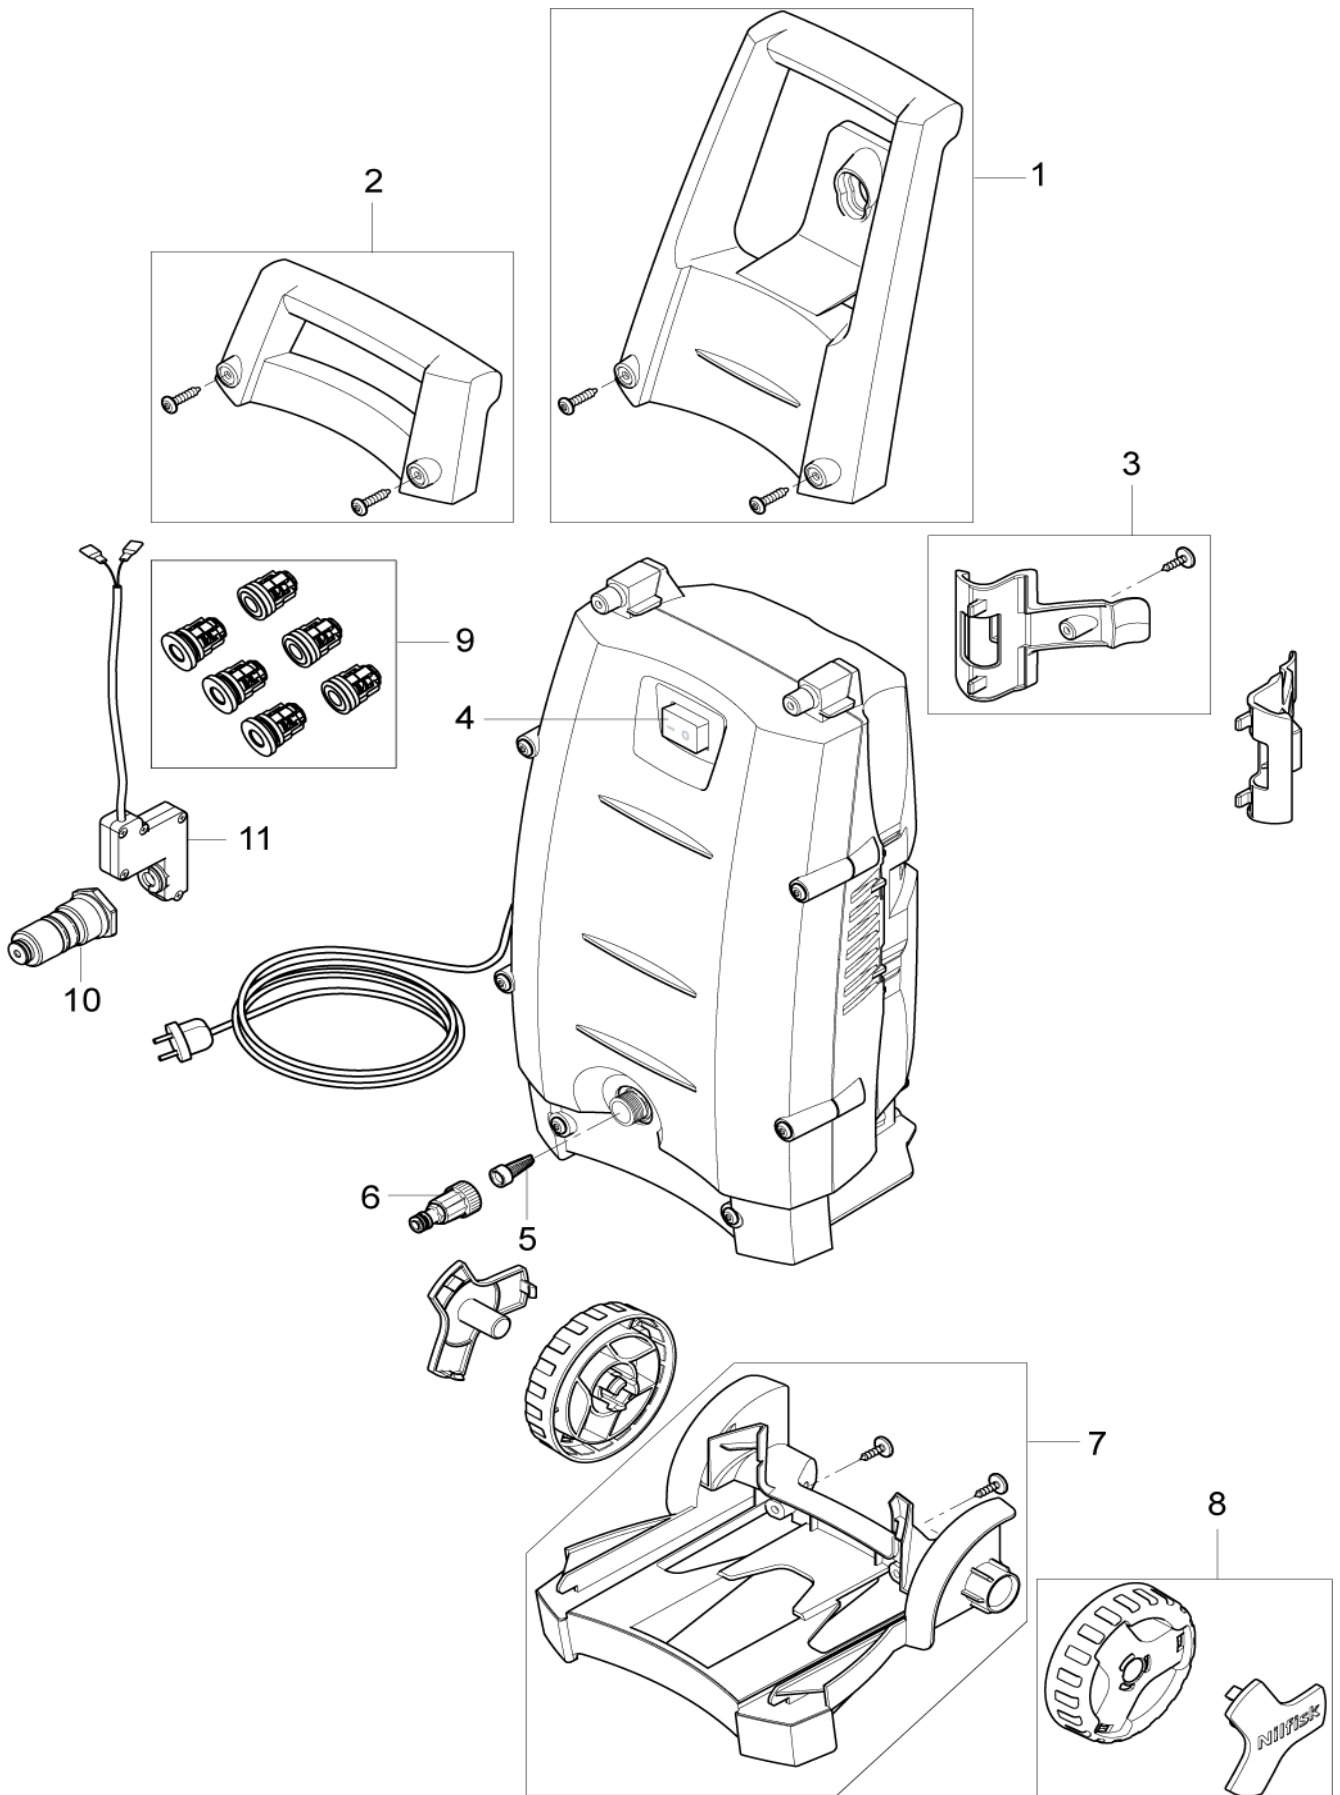

Overview

C100.5

17-08-2010

Part List ID
C100502

3

Overview

C100.5

17-08-2010

Part List ID C100502

4

Pos	Part no.	Qty	Description		EAN
1	128307062	1	C110.3 HANDLE W. 2 SCREWS	C110.3	5703887106
2	128307061	1	C100.5 HANDLE W. 2 SCREWS	C100.5	5703887106
3	128307060	1	BRACKET		5703887106
4	126486831	1	SWITCH CPL		5701715418
5	6481094	1	FILTER (WAS 6481092)		5701715268
6	1402809	1	HOSE CONNECTOR DYNAMIC		5701715008
7	128307063	1	WHEEL BRACKET W. 2 SCREWS		5703887106
8	128307064	1	WHEEL CPL. NILFISK		5703887106
9	127410239	1	SUCTION PRESSURE VALVE KIT		5703887106
10	127410240	1	START/STOP VALVE COMPL.		5703887106
11	128500013	1	MICRO SWITCH		5703887108