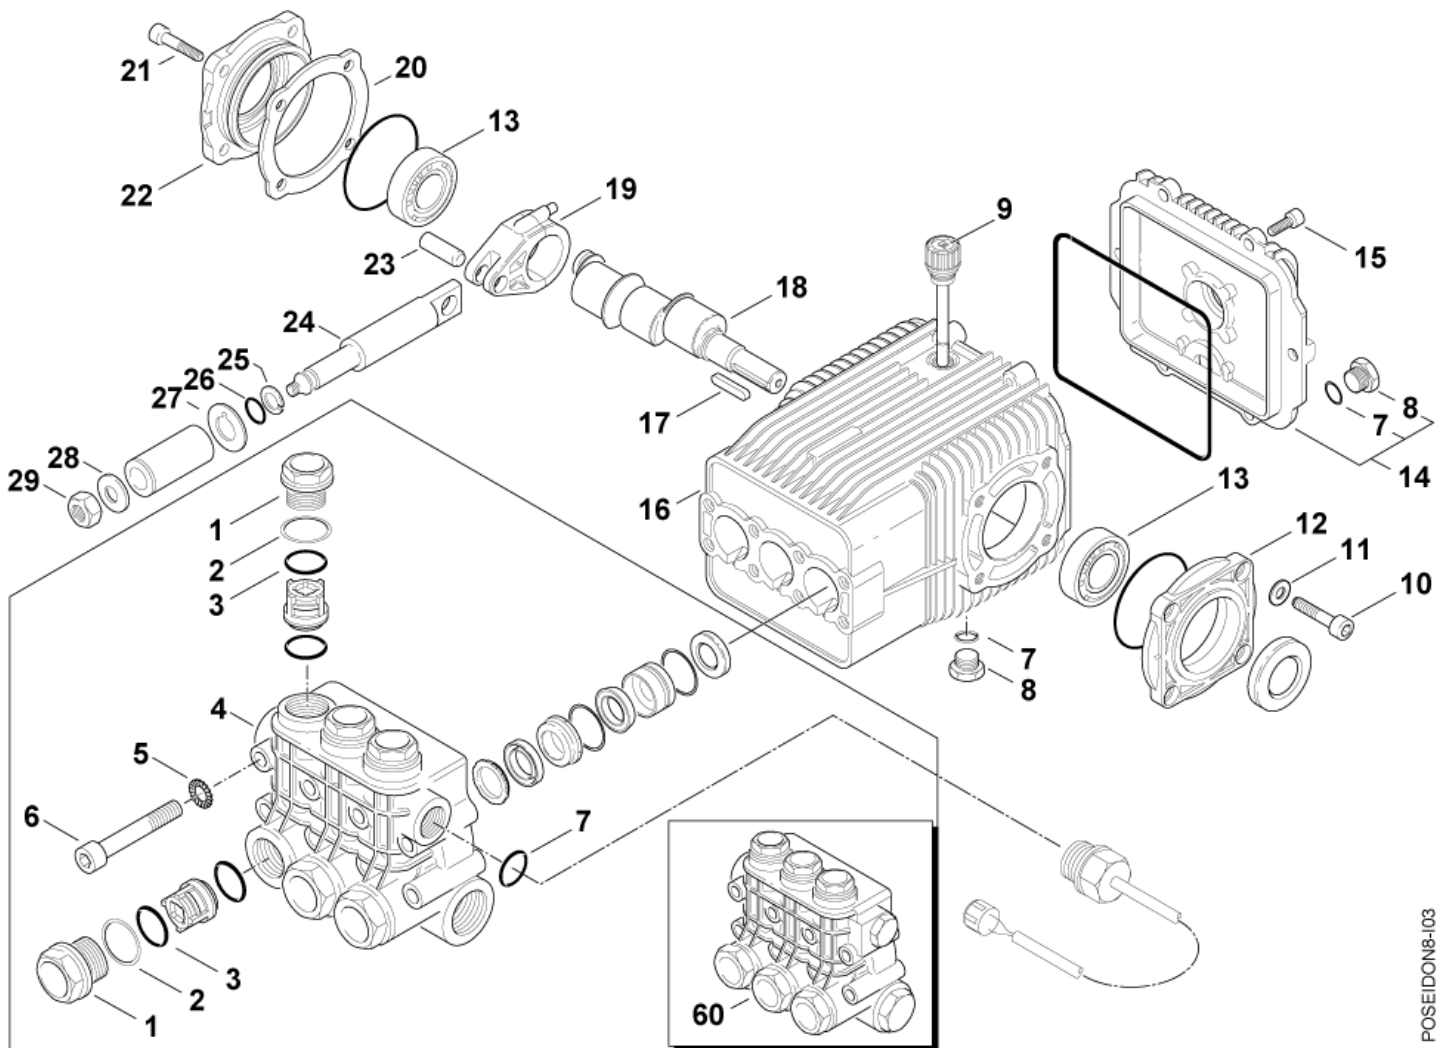

Pump

POSEIDON 8 (NEW)

15-11-2012

StyMiste ID
POSEIDON8NEW04

11

POSEIDON8-103

Pump

POSEIDON 8 (NEW)

15-11-2012

StyMiste ID
POSEIDON8NEW04

12

Pos	Vare nr.	Ant	Beskrivelse	
-		1	NOTE COMMENT	Pump oil SAE 15W 40, 2,15 l
1	301002025	6	Prop M28X1,5/Sw27X33	
2	301002043	6	Støttering Ø25,5 X 22	
3	3000825	12	O-Ring 20,24X2,62 Nitril	
4	106404435	1	CYLINDER HEAD KIT Ø20 PISTON	8-75, 8-82
4	301002027	1	Ventilblok	8-111, 8-111ST
4	301002813	1	CYLINDER HEAD N8-PUMP	8-125, 8-125ST
5	909100367	8	Safety Washer Ø 10	
6	13860	8	CYLINDER SCREW M10X80 ISO4762 ST 8.8/ZN	
7	56554	3	O-Ring	
8	301001135	2	Prop	
9	301001460	1	"Ollepind G3/8" F. Maxi"	
10	3928	4	SCREW M8X30	
11	2798	4	LOCK WASHER 8	
12	301002031	1	BEARING LID 80X80X Ø 94X8	
13	64361	2	ROLLER BEARING 32206	
14	301002036	1	COVER	
15	4697	6	SCREW M6X16	
16	301002037	1	HOUSING	
17	40312	1	KEY 8X7X40 DIN 6885A	
18	107140330	1	CRANKSHAFT	8-75
18	301002038	1	CRANKSHAFT	8-82, 8-111, 8-111ST
18	301002821	1	CRANKSHAFT N8-PUMP 36.15	8-125, 8-125ST
19	301002047	3	Forbindelsesled	
20	301002032	1	ADJUSTING WASHER 80X80XØ	
20	301002033	1	ADJUSTING WASHER 80X80XØ	
20	301002034	1	ADJUSTING WASHER 80X80XØ	
20	301002035	1	ADJUSTING WASHER 80X80XØ	
21	2788	4	CYLINDER SCREW M8X16 ISO 4762 ST 8.8/ZN	
22	301002030	1	Bearing Lid 80X80X Ø 94 X8	
23	301002044	3	BOLT	
24	301002046	3	PISTON ROD	
25	301002048	3	Supporting Ring Ø 13X1 0X1	
26	6480286	3	O-Ring	
27	301002045	3	Distance Spacer	8-75, 8-82, 8-111, 8-111ST
27	301002820	3	Afstandsstykke, N8-Pump	8-125, 8-125ST
28	301002042	3	Washer Ø 18,5X Ø 8X1	
29	909100376	3	Hexagon Nut M8X5/Sw17	
60	106404438	1	VALVE BLOCK KIT Ø20	8-75, 8-82
60	301002029	1	Valve Block Compl. Ø22Mm Piston	8-111, 8-111ST
60	301002822	1	CYLINDER HEAD D28MM PISTO	8-125, 8-125ST
99	106404433	1	Pumpe Xw26.15	8-75
99	106404434	1	PUMP N8.21.20	8-82