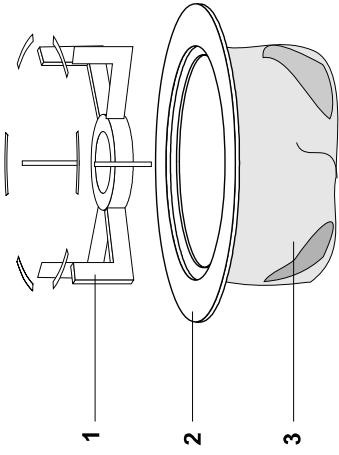

Stofffilter - Cloth filter - Stofffilter - Filtre