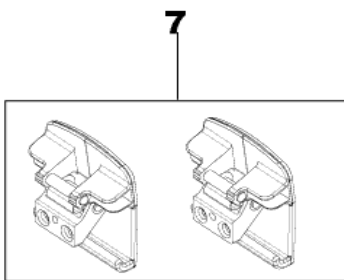

Cover and container	3
Filters, fan units and cord sets	5
Nozzles, hoses and tubes 32mm	7
Wiring diagram	9

Cover and container

SALTIX 3

28-07-2010

Part List ID
SALTIX301

3

Cover and container

SALTIX 3