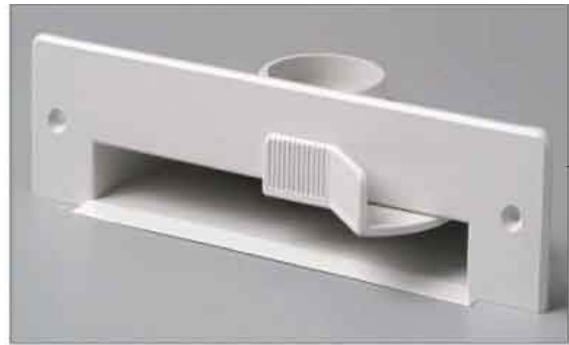

# VacPan and covers

Nilfisk SOPRA 100, 160, 260, 260 RRC

21-08-2010

Part List ID  
SOPRA28

19

1

2

3