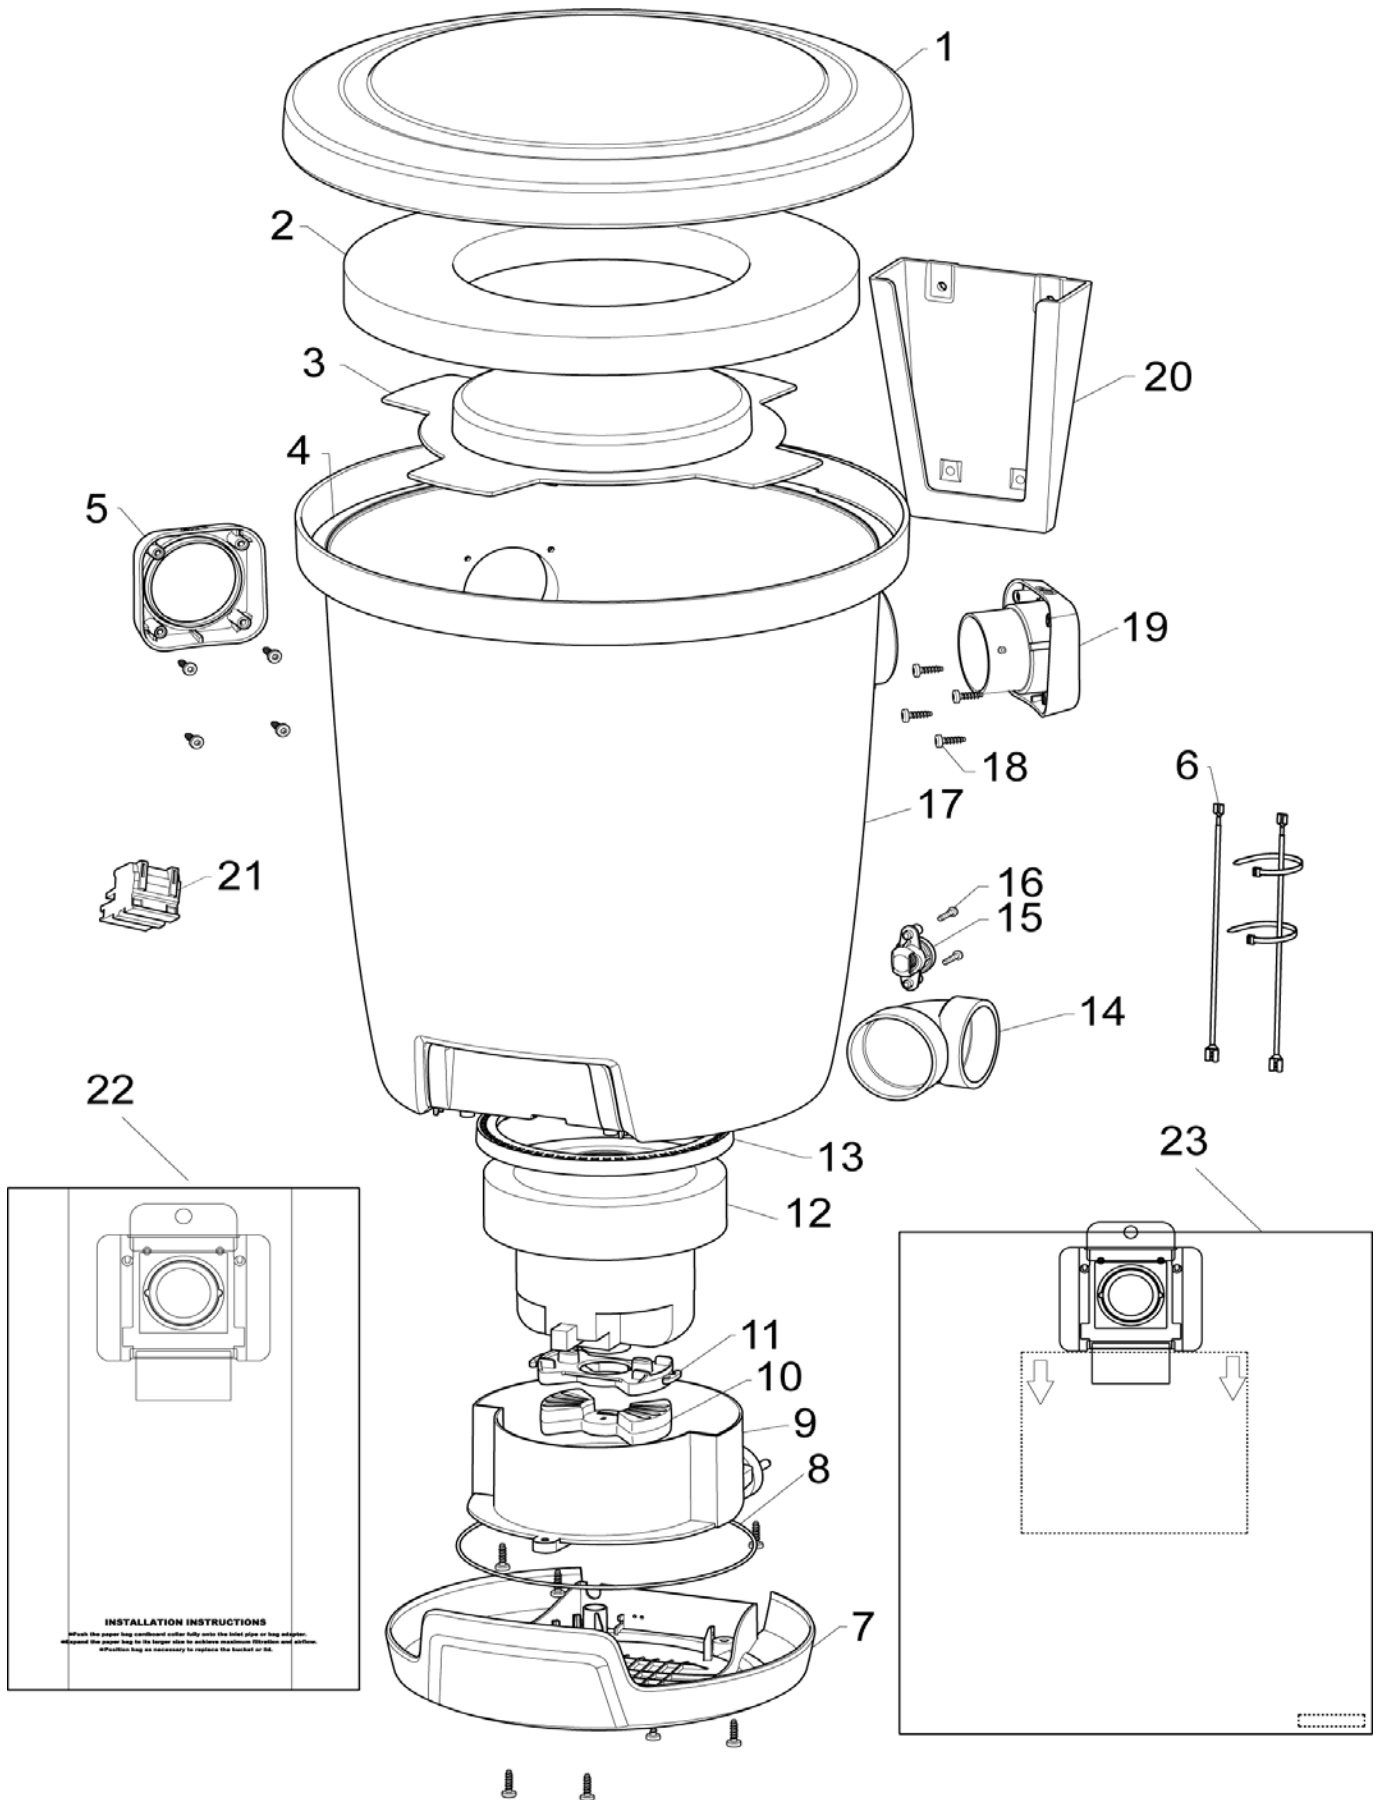

SOPRA 100/Bronze

Nilfisk SOPRA 100, 160, 260, 260 RRC

21-08-2010

Part List ID
SOPRA02

3

SOPRA 100/Bronze

Nilfisk SOPRA 100, 160, 260, 260 RRC

21-08-2010

Part List ID
SOPRA02

4

Pos	Part no.	Qty	Description	EAN
1	140 8505 010	1	LID ALTO	7319519649
2	140 8539 500	1	FILTER CV	7319519650
3	140 8537 000	1	IP COVER	7319519635
4	140 0061 060	1	GASKET L 1075	7319519640
5	140 8536 020	1	PLUG INLET ALTO	7319519648
6	140 7040 080	1	WIRE CPL. 4.8X0.8 L 290	7319519405
7	140 8510 550	1	COVER CPL.EU-CORD PCB CEN20/40	7319519657
7	140 8510 660	1	COVER MOTOR NILF BRONZE/SILVER	7319519672
8	140 6799 010	1	GASKET L 660	7319519640
9	140 8521 000	1	NOISE TRAP	7319519635
10	82258200	1	DAMPER	7319519614
11	82320600	1	ADAPTOR F. FAN UNIT	7319519614
12	140 8624 510	1	FAN UNIT CONVERSION KIT	7319519655
12	140 8624 630	1	FAN UNIT KIT	7319519660
13	140 8523 000	1	GASKET MOTOR	7319519634
14	42000254	1	90 DEGREE SHORT ELBOW	5715492041
15	140 7779 010	1	VACUUM VALVE CPL.	7319519642
16	140 9214 220	1	SCREW PT K30X16 FZB	7319519602
17	140 8526 060	1	CHASSIS W INLET NILFISK	7319519672
18	140 9214 040	1	SCREW PTK TORX 40X14 MM FZB	7319519418
19	140 8535 020	1	INLET ALTO	7319519648
20	147 1427 510	1	BRACKET WALL CV	7319519670
21	140 8049 510	1	CONNECTOR CV G2	7319519645
22	42000318	3	PAPER BAG FOR NILFISK CV 3 PCS IN BAG	5715492044
23	107401158	1	DUST BAGS SMALL CV	5715492046