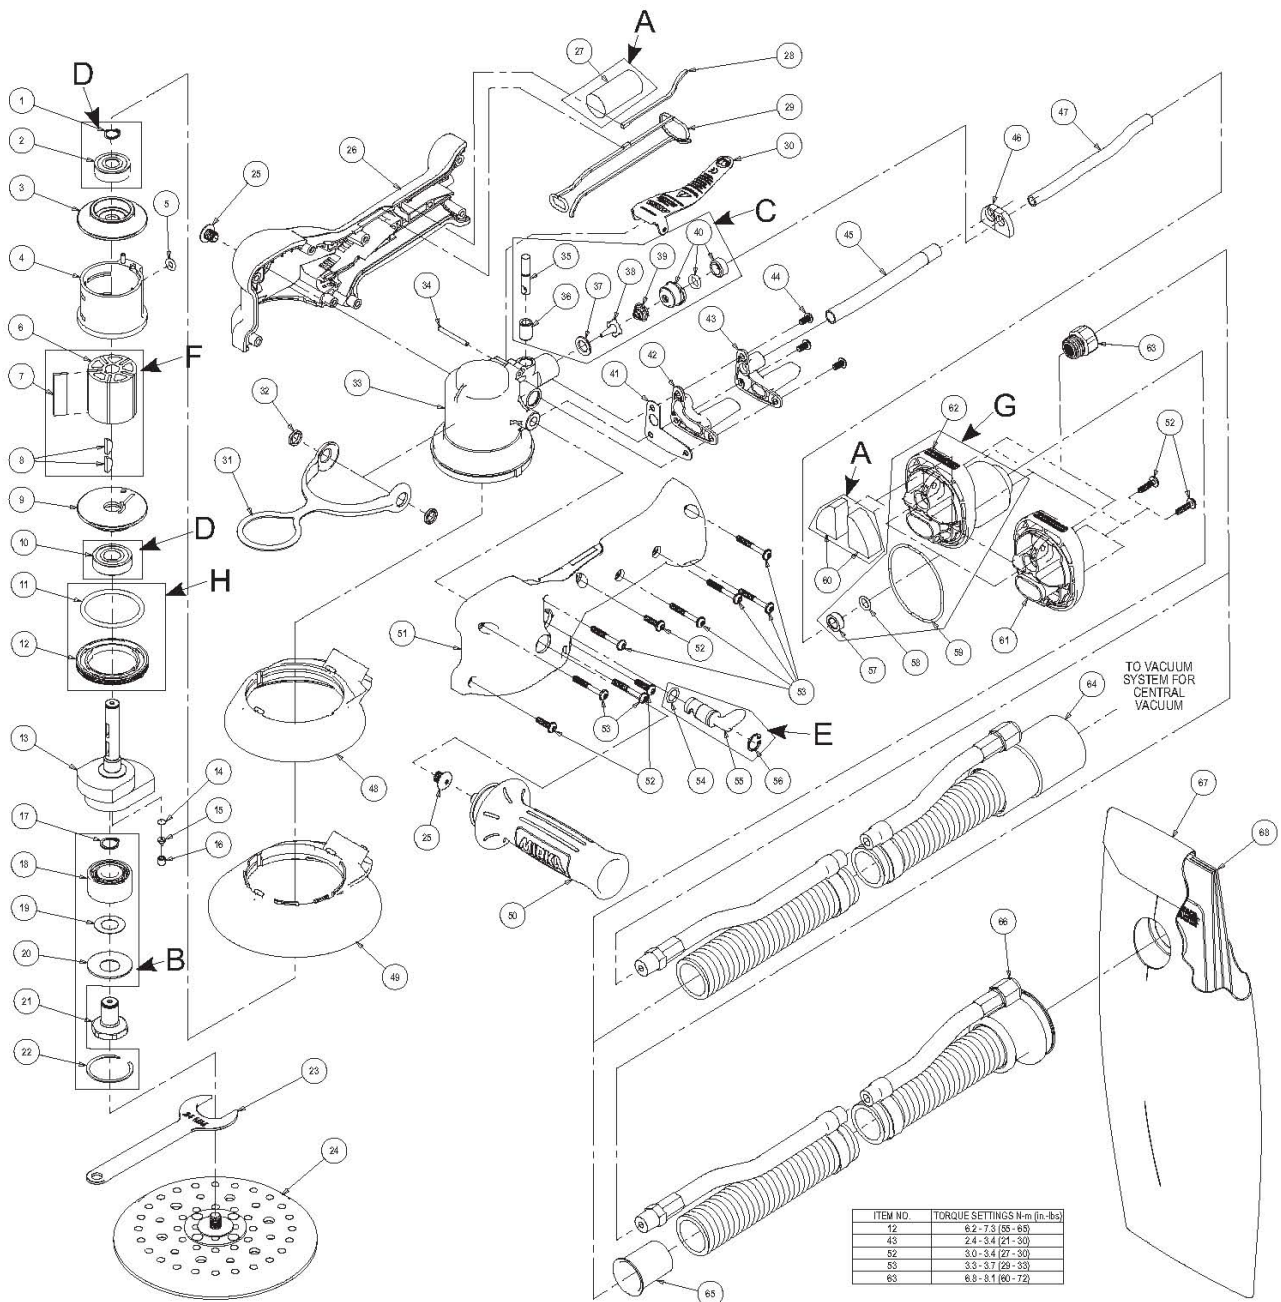

Exploded view for ROS2 125 mm & 150 mm

(Updated 21.4.10)

Mirka code	Item	P/N	Description	Qty.
	D	MPA0799	Endplate Bearing Kit	
8993019811	1	MPA0040	RETAINING RING	1
	2	MPA0021	BEARING	1
8993009311	3	MPB0017	REAR ENDPLATE	1
	-	-	Cylinder and O-ring kit	
-	4	MPA0441	CYLINDER ASSEMBLY	1
	5	MPA0042	O-RING	1
	F	MPA2220	Rotor, Vanes and Key Kit	
8994020611	6	MPB0118	ROTOR	1
	7	MPA0445	VANE	5
	8	MPA0041	KEY	2
8993009411	9	MPB0016	FRONT ENDPLATE	1
	D	MPA0799	Endplate Bearing Kit	
8993019811	10	MPA0019	BEARING	1
	H	MPA0993	Lock ring and O-ring Kit	
8993007911	11	MPA0045	O-RING	1
	12	MPA0001	LOCK RING	1
	-	MPA2505	Shaft Balancer 125 mm/5,0 Kit	
8994551311	13	MPB0207	125 x 5.0 mm (5 x 3/16 in.) ORBIT SHAFT BALANCER	1
	14	MPA0122	FILTER	1
	15	MPA0121	CHECK VALVE	1
	16	MPA0120	RETAINER	1
	-	-	Shaft Balancer 125 mm/10,0 Kit	
-	13	MPB0189	125 x 10 mm (5 x 3/8 in.) ORBIT SHAFT BALANCER	1
	14	MPA0122	FILTER	1
	15	MPA0121	CHECK VALVE	1
	16	MPA0120	RETAINER	1
	-	-	Shaft Balancer 150 mm/5,0 Kit	
-	13	MPB0187	150 x 5.0 mm (6 x 3/16 in.) ORBIT SHAFT BALANCER	1
	14	MPA0122	FILTER	1
	15	MPA0121	CHECK VALVE	1
	16	MPA0120	RETAINER	1
	-	-	Shaft Balancer 150 mm/10,0 Kit	
-	13	MPB0188	150 x 10 mm (6 x 3/8 in.) ORBIT SHAFT BALANCER	1
	14	MPA0122	FILTER	1
	15	MPA0121	CHECK VALVE	1
	16	MPA0120	RETAINER	1
	B	MPA2186	ROS2 Spindle Bearing Kit	
8994021811	17	MPA0090	RETAINING RING	1
	18	MPA0751	DOUBLE ROW BEARING	1
	19	MPA1767	SPACER	1
	20	MPA1024	BELLEVILLE WASHER	1
8994012111	21	MPB0208	SPINDLE	1