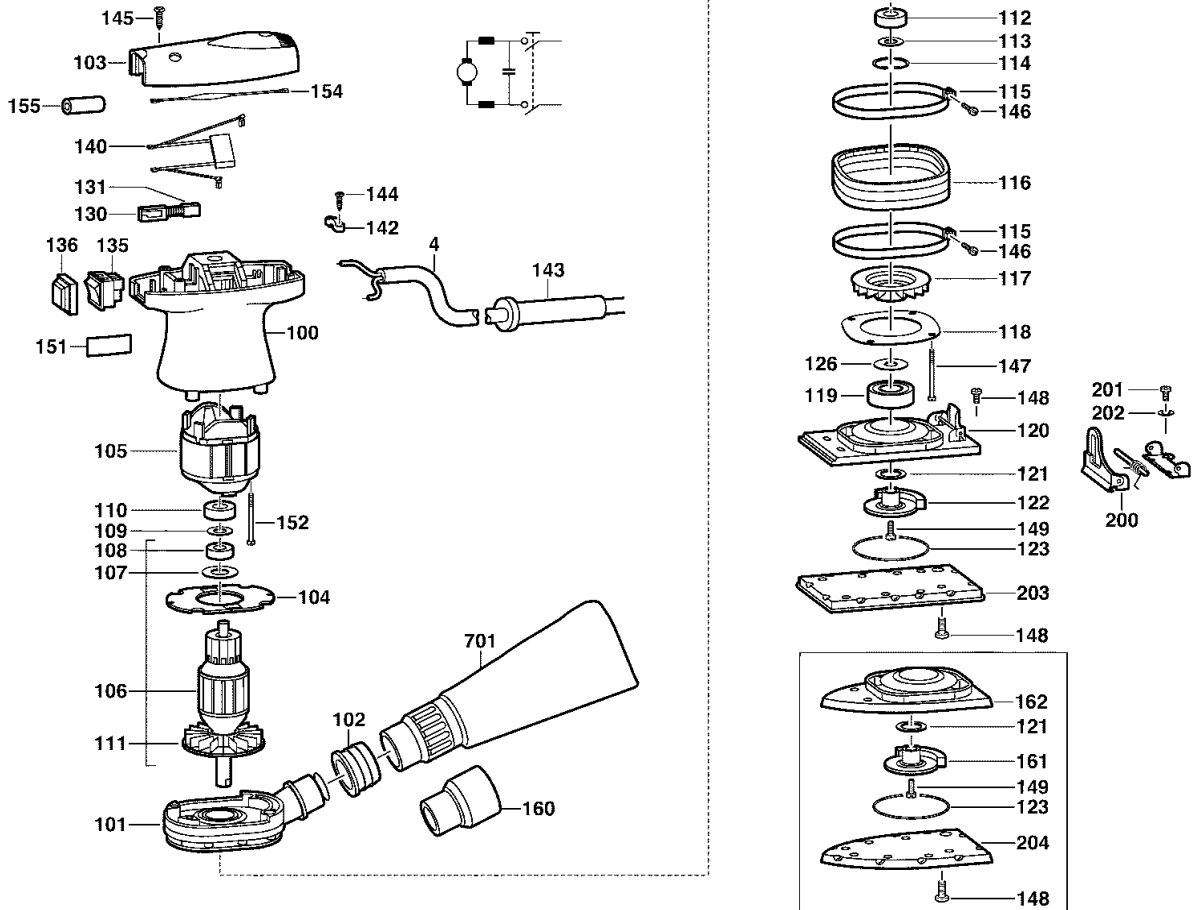

Orbital Sanders

Milwaukee
POS 13
PDS 13

Exp.view No. Version Date Page
4926 3911 79 0004 22.02.05 1/2

Pos	Index	Quanti	Article No.	Designation	Pos	Index	Quanti	Article No.	Designation
0004	ab.....	1	4931624449	CONNECTION CABLE	0118	abcdef.....	1	4931391403	COVER
0004	..cd.....	1	4931624451	CONNECTION CABLE	0119	abcdef.....	1	4931398189	GROOVED BALL BEAR.
0004ef.....	1	4931624335	CONNECTION CABLE	0120	a..de.....	1	4931391284	BASE PLATE
0100	abcdef.....	1	4931391279	MOTOR HOUSING	0121	abcdef.....	1	4931391299	WASHER
0101	abcdef.....	1	4931391405	HOUSING	0122	a..de.....	1	4931391298	ECCENTRIC STRAP
0102	abcdef.....	1	4931391290	ADAPTER	0123	abcdef.....	1	4931391404	COVER
0103	abcdef.....	1	4931391286	HOUSING CAP	0126	abcdef.....	1	4931391407	WASHER
0104	abcdef.....	1	4931391289	AIR GUIDE	0130	abcdef.....	2	4931391296	BRUSH HOLDER
0105	ab.....	1	4931391280	ELECTRIC FIELD	0131	abcde.....	1	4931392613	CARBON BRUSH SET
0105	..cdef.....	1	4931391683	ELECTRIC FIELD	0131f.....	1	4931392613	CARBON BRUSH SET
0106	abcdef.....	1	4931391281	ARMATURE	0135	abcdef.....	1	4931391287	SWITCH
0107	abcdef.....	1	4931391294	INSULATING DISC	0136	abcdef.....	1	4931391288	SWITCH COVER
0108	abcdef.....	1	4931902888	BALL BEARING	0140	abcdef.....	1	4931391291	CAPACITOR
0109	abcdef.....	1	4931391293	SPRING WASHER	0142	abcdef.....	1	4931351184	CABLE COLLAR
0110	abcdef.....	1	4931391292	RUBBER SLEEVE	0143	abcdef.....	1	4931334522	CABLE ENTRY SLEEVE
0111	abcdef.....	1	4931391295	FAN	0144	abcdef.....	2	4931618241	SCREW
0112	abcdef.....	1	4931623537	BALL BEARING	0145	abcdef.....	3	4931621964	SCREW
0113	abcdef.....	1	4931391400	WASHER	0146	abcdef.....	2	4931355879	SCREW
0114	abcdef.....	1	4931616614	LOCKING RING	0147	abcdef.....	4	4931391413	SCREW
0115	abcdef.....	2	4931391401	STRIP-BAND	0148	a..de.....	7	4931391410	SCREW
0116	abcdef.....	1	4931391282	COLLAR	0148	..bc..f.....	6	4931391410	SCREW
0117	abcdef.....	1	4931391402	FAN	0149	abcdef.....	1	4931391409	SCREW