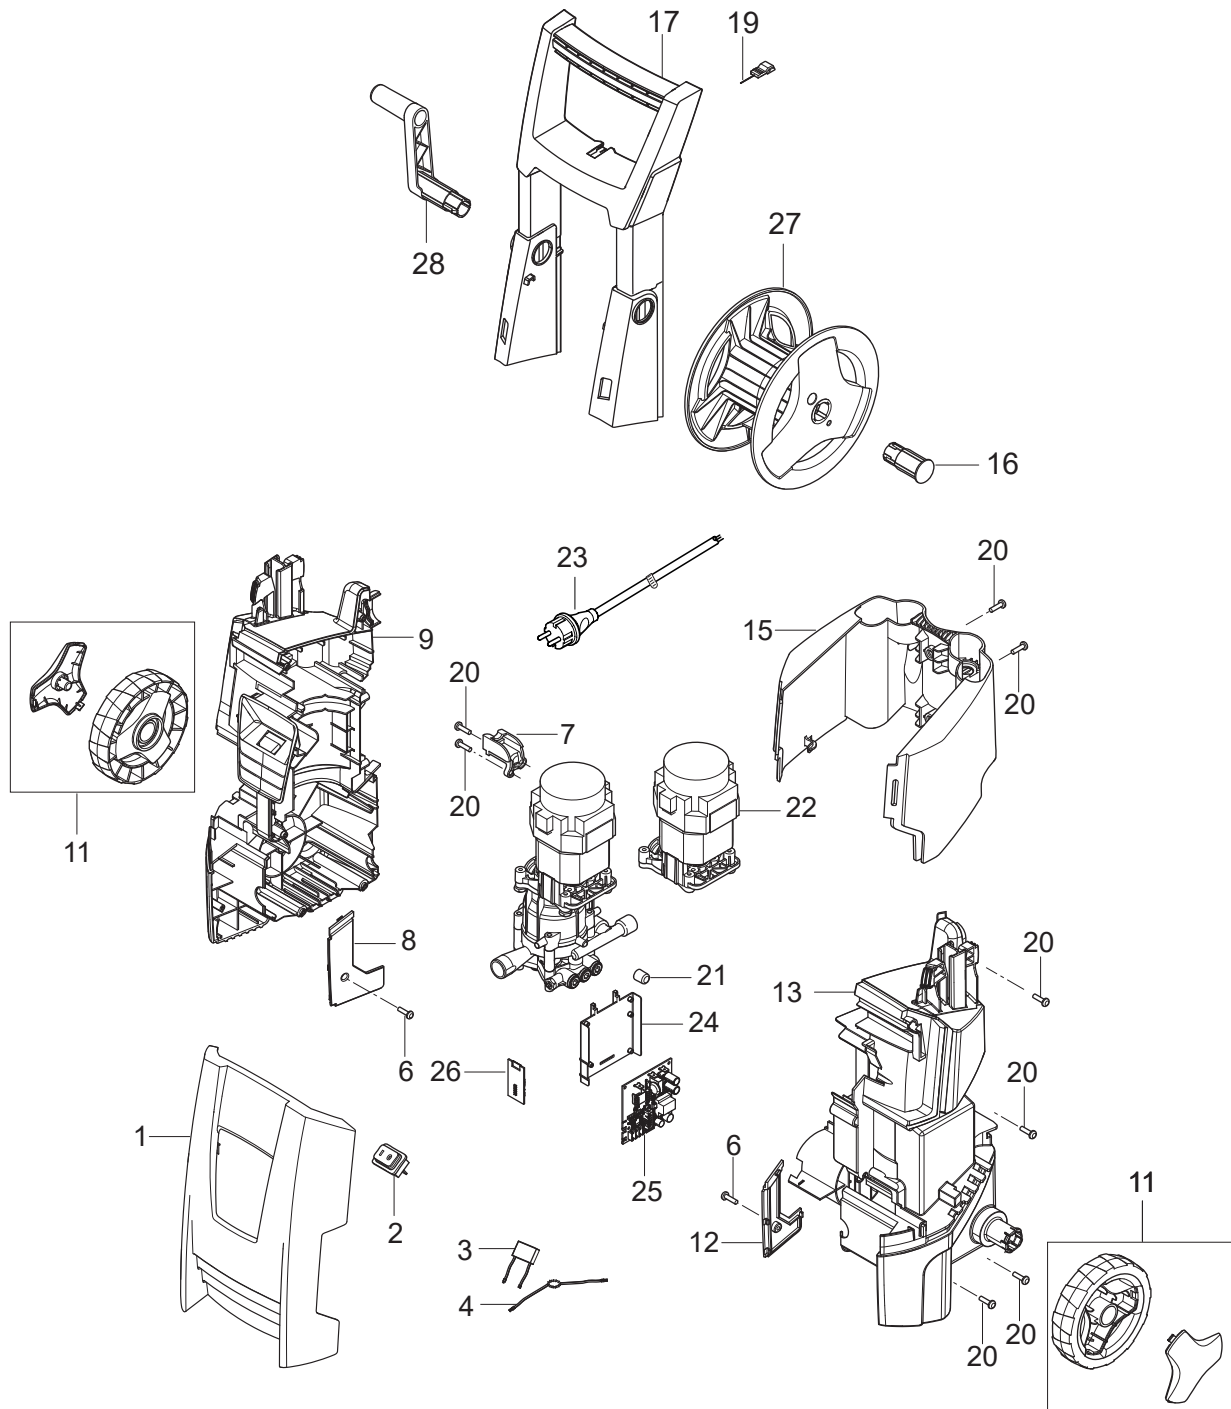

Pos.	Vare-nr	Antal	Beskrivelse	Notes
NS	128500986	1	BOX 10PCS C-PG 135.1-8	
1	128501156	1	FRONT COVER BLUE C-PG 135.1	[1]
2	127440198	1	Main Switch	
3	128500492	1	CAPACITOR UNIVERSAL MPX	
4	128500493	1	EMC COIL UNIVERSAL	
6	127440056	2	PLASTIC SCREW M4X16	
7	127440243	1	CABLE RELIEF BLACK	
8	127440096	1	RIGHT LEG COVER BLACK C120.5	
9	128500805	1	RIGHT CHASSIS COMPACT	[1]
11	127440098	2	Hjul-Sæt (Blå)	
12	127440099	1	LEFT LEG COVER BLACK C120.5	
13	128500806	1	LEFT CHASSIS COMPACT	[1]
15	127440247	1	REAR COVER BLACK	
16	127440184	1	Gennemføring	
17	128500807	1	HANDLE COMPACT	
19	6520844	1	Rensenål sort	
20	107141838	12	SCREW K50X18 WN1451 BLACK TORX20	
21	128500029	1	RUBBER MOUNT KIT	
22	128500910	1	MOTOR 1.7KW 230V 50HZ	[1]
23	128500895	1	PVC POWER CABLE INDUCTION EU	
23	128500020	1	POWER CABLE INDUCTION EU	
23	128500021	1	POWER CABLE INDUCTION GB/UK	[1]
23	128500022	1	POWER CABLE INDUCTION AUS NZ	[2]
24	128500808	1	BRACKET FOR PCBA COMPACT	
25	128500809	1	pcba powergrip motor	
26	128500810	1	Pcba rf modul	
27	127440240	1	Slangerulle	
28	127440239	1	Håndtag	

Part Notes:

- [1] - STOCK COVERS GUARANTEE
- [2] - GUARANTEE DATE EXPIRED