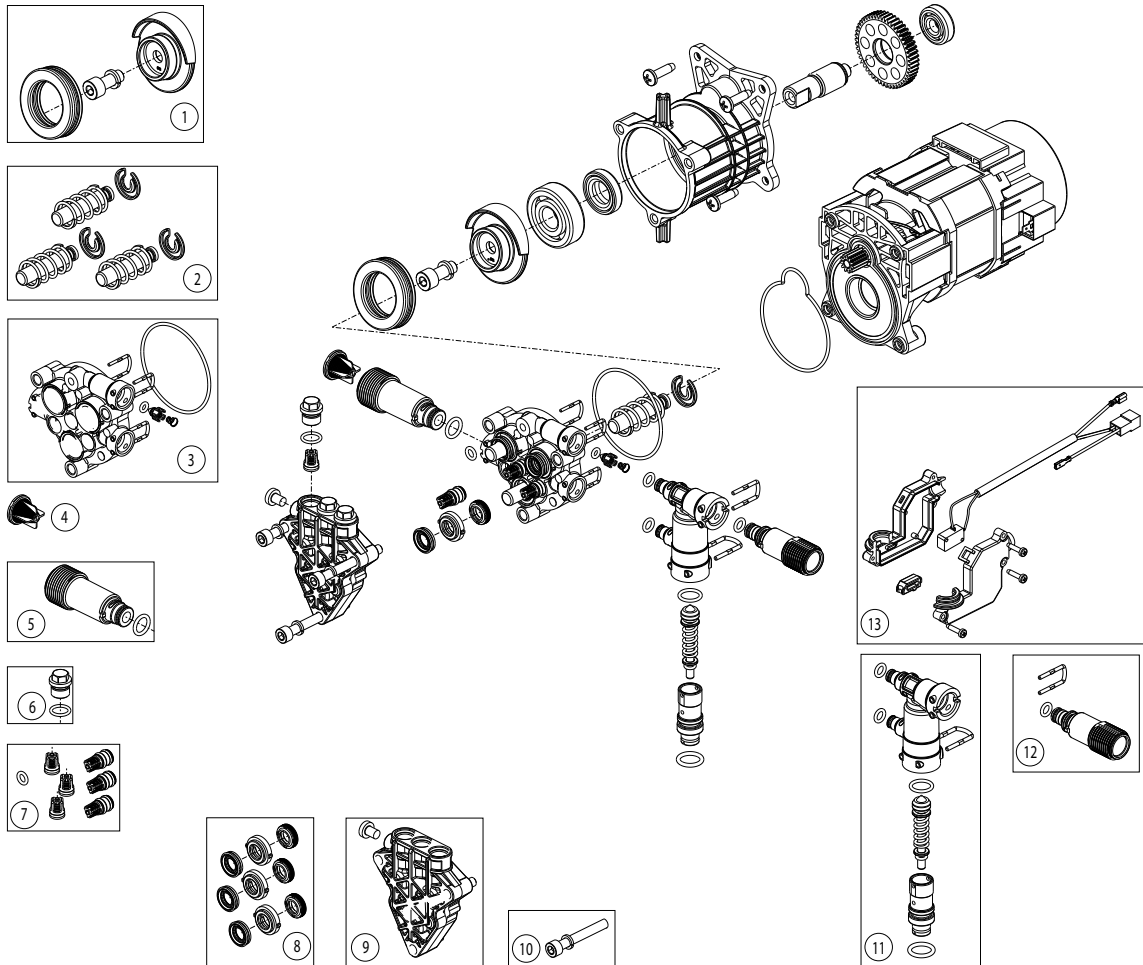

Part Notes:

- [1] - STOCK COVERS GUARANTEE
- [2] - GUARANTEE DATE EXPIRED

| Pos. | Vare-nr   | Antal | Beskrivelse              | Notes |
|------|-----------|-------|--------------------------|-------|
| 0    | 5301425   | 1     | Pumpeolie 46 (1 liter)   |       |
| 5    | 127130066 | 1     | Spændeskive Ø22XØ6.4X1.5 |       |
| 6    | 4818      | 1     | Bolt M6X20               |       |
| 7    | 127440248 | 1     | 8.1Deg. Wobble Disc Kit  |       |
| 8    | 127440075 | 1     | DIA.12 PUMP PISTON KIT   |       |
| 9    | 127440249 | 1     | Micro Switch Box Kit     |       |
| 10   | 127440077 | 1     | Start/stop system Kit    |       |
| 11   | 127440078 | 1     | o-ring 72x2              |       |
| 12   | 127440079 | 1     | Cylinder Block           |       |
| 13   | 6528574   | 1     | Filter                   |       |
| 14   | 128500993 | 1     | THRUST COLLAR WATER KIT  |       |
| 15   | 127440082 | 1     | Ventil-Sæt (1 stk.)      |       |
| 16   | 127440083 | 1     | Ventil-Sæt               |       |
| 17   | 127440084 | 1     | Topstykke                |       |
| 18   | 127440085 | 3     | O-Ring 11.7X2.0 Sh90     |       |
| 19   | 128500851 | 1     | PRESSURE VALVE PLUG KIT  |       |
| 20   | 127500029 | 4     | WASHER                   |       |
| 21   | 127500050 | 4     | SPRING WASHER            |       |
| 22   | 127500071 | 1     | SCREW M6X70 DIN 912 4PCS |       |
| 23   | 128500324 | 1     | O-ring start/stopventil  |       |