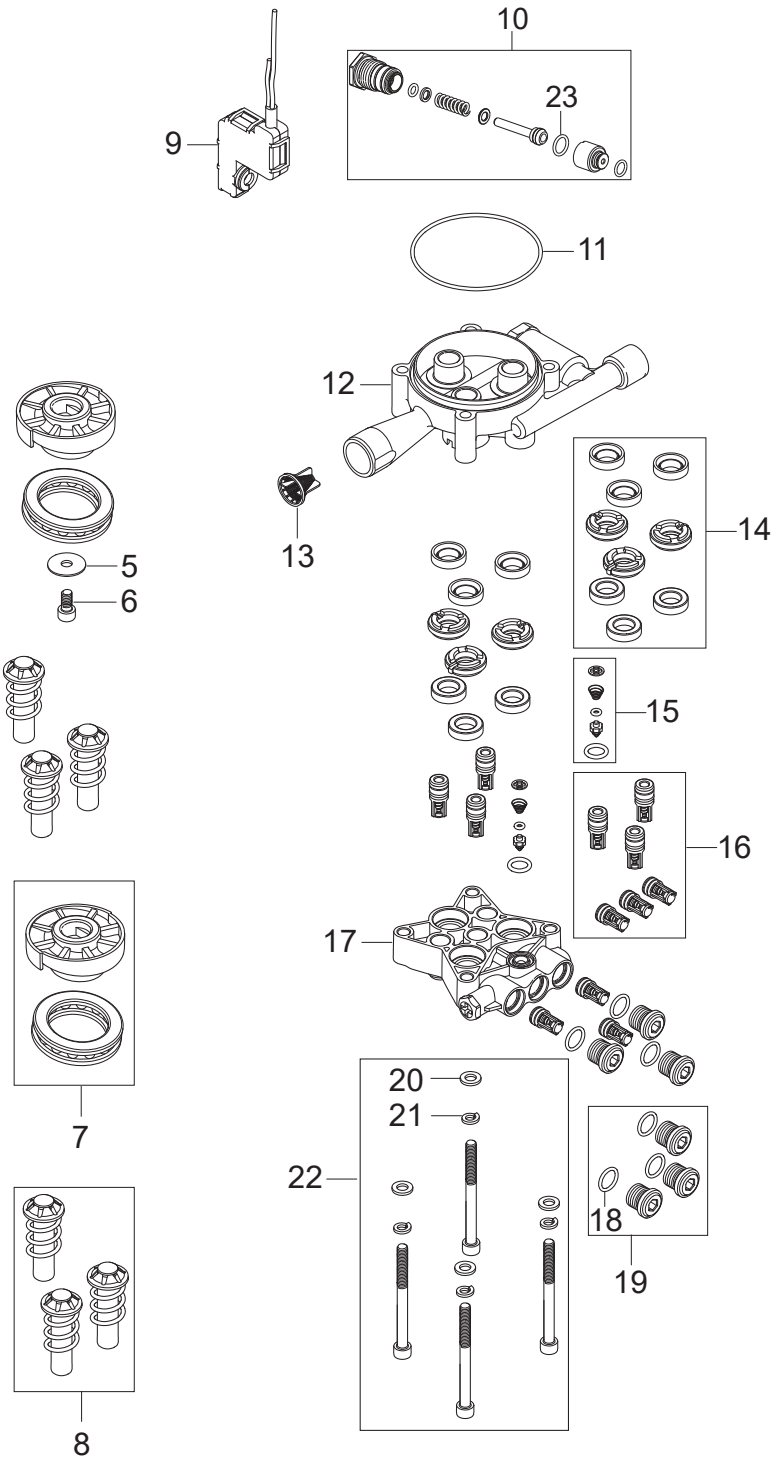

Pos.	Vare-nr	Antal	Beskrivelse	Notes
0	5301425	1	Pumpeolie 46 (1 liter)	
5	127130066	1	Spændeskive Ø22XØ6.4X1.5	
6	4818	1	Bolt M6X20	
7	127440248	1	8.1Deg. Wobble Disc Kit	
8	127440075	1	DIA.12 PUMP PISTON KIT	
9	127440249	1	Micro Switch Box Kit	
10	127440077	1	Start/stop system Kit	
11	127440078	1	o-ring 72x2	
12	127440079	1	Cylinder Block	
13	6528574	1	Filter	
14	128500993	1	THRUST COLLAR WATER KIT	
15	127440082	1	Ventil-Sæt (1 stk.)	
16	127440083	1	Ventil-Sæt	
17	127440084	1	Topstykke	
18	127440085	3	O-Ring 11.7X2.0 Sh90	
19	128500851	1	PRESSURE VALVE PLUG KIT	
20	127500029	4	WASHER	
21	127500050	4	SPRING WASHER	
22	127500071	1	SCREW M6X70 DIN 912 4PCS	
23	128500324	1	O-ring start/stopventil