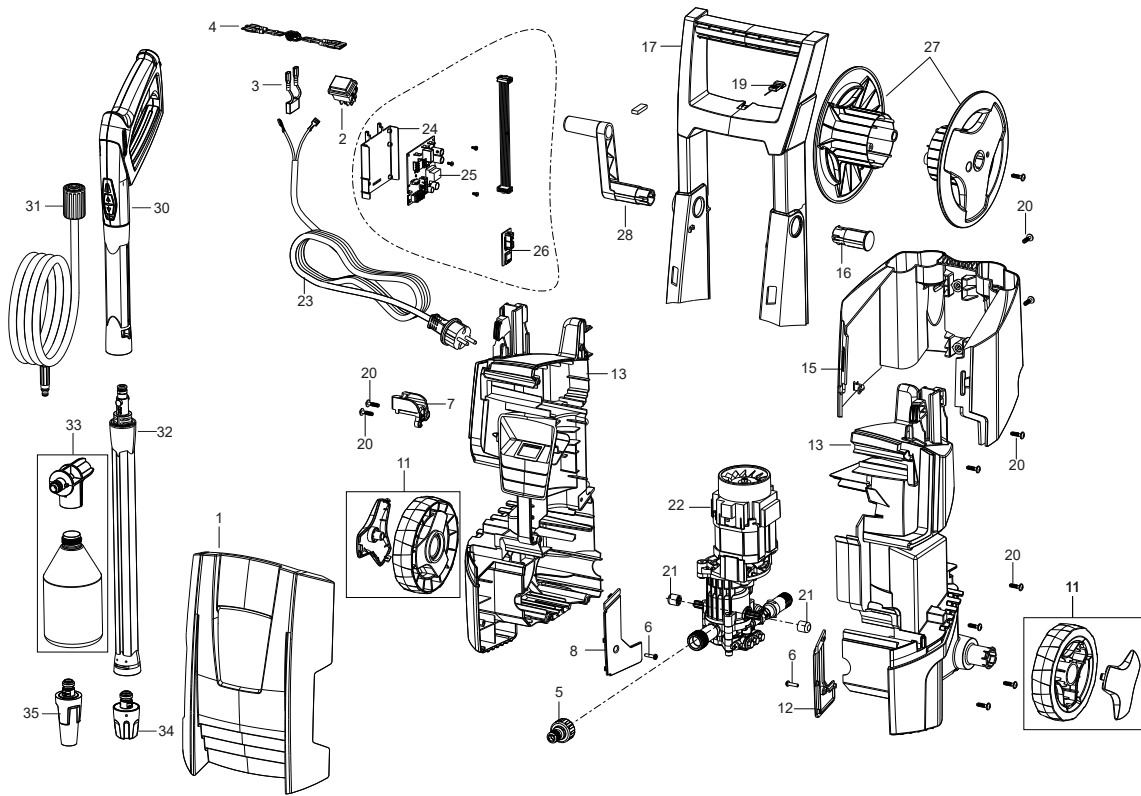

Pos.	Vare-nr	Antal	Beskrivelse	Notes
			From serial number see note	[1]
NS	128500986	1	BOX 10PCS C-PG 135.1-8	
1	128501156	1	FRONT COVER BLUE C-PG 135.1	[2]
2	127440198	1	Main Switch	
3	128500492	1	CAPACITOR UNIVERSAL MPX	
4	128500493	1	EMC COIL UNIVERSAL	
5	1402809	1	Lynkoblingsstuds	
6	127440056	2	PLASTIC SCREW M4X16	
7	127440243	1	CABLE RELIEF BLACK	
8	127440096	1	RIGHT LEG COVER BLACK C120.5	
11	127440098	2	Hjul-Sæt (Blå)	
12	127440099	1	LEFT LEG COVER BLACK C120.5	
13	128501512	1	LEFT AND RIGHT CHASSIS COMPACT	
15	127440247	1	REAR COVER BLACK	
16	127440184	1	Gennemføring	
17	128500807	1	HANDLE COMPACT	
19	6520844	1	Rensenål sort	
20	107141838	12	SCREW K50X18 WN1451 BLACK TORX20	
21	128500029	1	RUBBER MOUNT KIT	
22		1	MOTOR 1.7KW 230V 50HZ	[3]
23	128500895	1	PVC POWER CABLE INDUCTION EU	
23	128500020	1	POWER CABLE INDUCTION EU	
23	128500021	1	POWER CABLE INDUCTION GB/UK	[2]
23	128500022	1	POWER CABLE INDUCTION AUS NZ	[4]
24	128500808	1	BRACKET FOR PCBA COMPACT	
25	128500809	1	pcba powergrip motor	
26	128500810	1	Pcba rf modul	
27	127440240	1	Slangerulle	
28	127440239	1	Håndtag	
30	128500859	1	Spulehåndtag PowerGrip G4	
31	128500080	1	Højtryksslange 8 m	
32	126481134	1	Click&Clean mellemrør G3	
33	128500077	1	Click&Clean skumsprayer med dunk	
34	126481114	1	Click&Clean Tornado dyse (gul)	
35	128501153	1	C & C Powerspeed dyse (ny model)	

Part Notes:

- [1] - C-PG 135.1-8 X-TRA EU from serial no. 25118986/02/2019
  C-PG 135.1-8 X-TRA UK from serial no. 25119018/02/2019
- [2] - STOCK COVERS GUARANTEE
- [3] - Motor pump from serial no 2511xxxx/02/2019
- [4] - GUARANTEE DATE EXPIRED