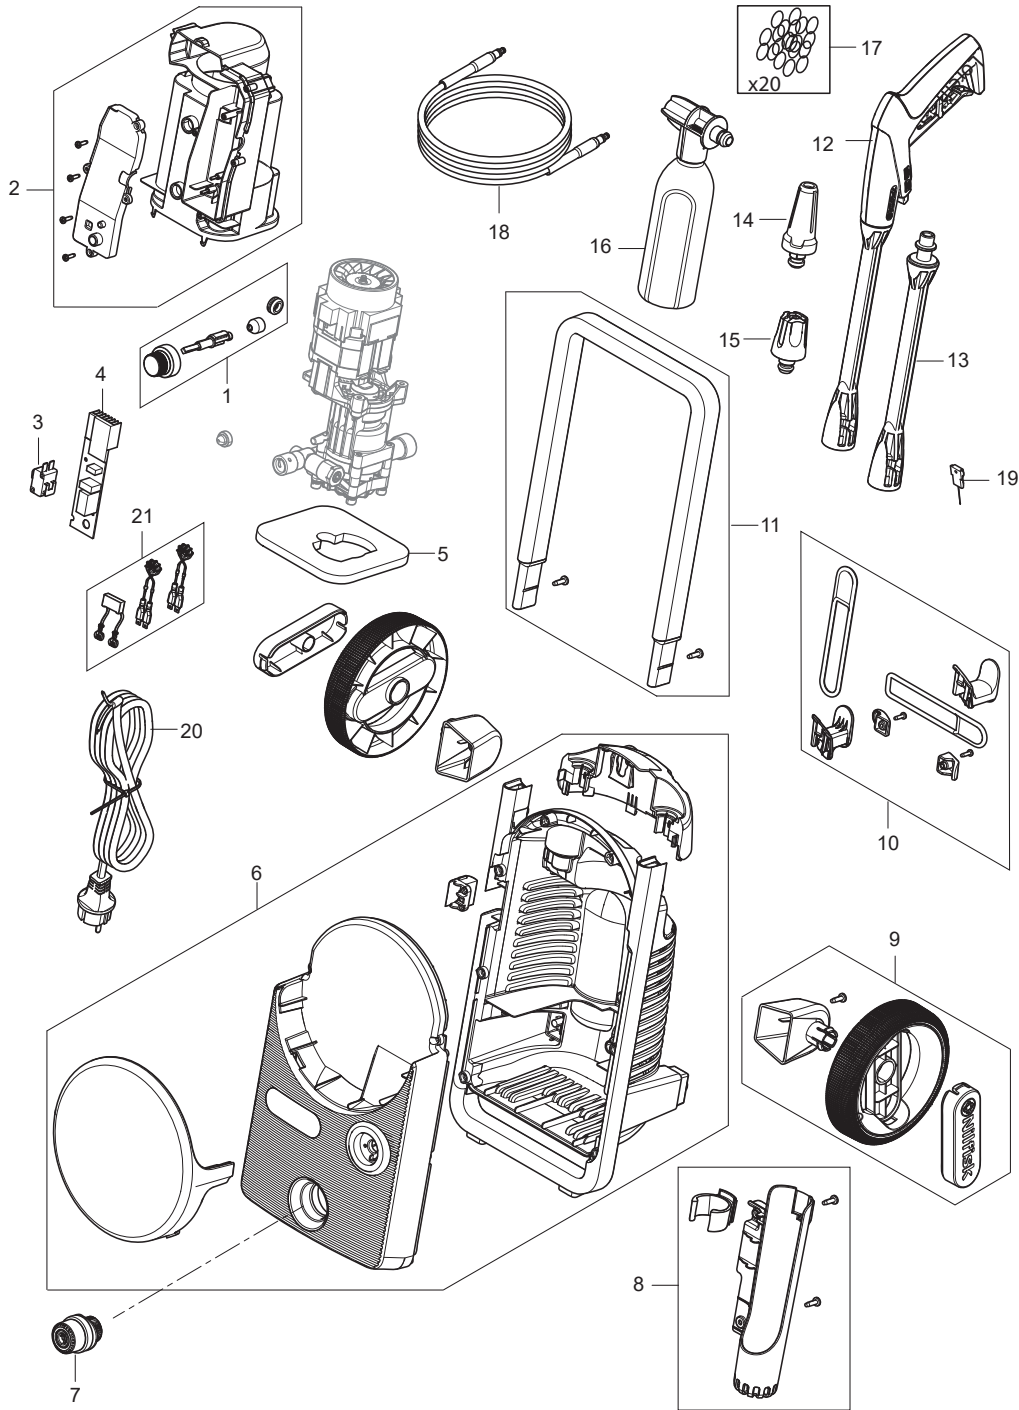

PARTS LIST

TABLE OF CONTENTS

Overview1
Motor pump3

CORE 130

OVERVIEW

Core 130-6 PowerControl

2020.08.21

2020.11.13

No.	Part No.	Qty.	Description	Part Note
1	128501530	1	SWITCH KNOB CORE 130 140	
2	128501533	1	MOTOR COVER SWITCH COVER 130 140	
3	128501540	1	MAIN SWITCH 130 140	
4	128501535	1	PCB SCR	
5	128501538	1	FOAM - MOTOR COVER 125 130	
6	128501548	1	CABINET PARTS 130	
7	128501551	1	WATER OUTLET FEMALE COUPLING	
8	128501552	1	GUN AND LANCE HOLDER 125 130	
9	128501554	2	WHEEL WITH AXLE 125 130	
10	128501556	1	CORE CABLE HOOKS 125 130 140 140IH	
11	128501557	1	HANDLE CORE 125 130	
12	128500908	1	G1 GUN NILFISK	
13	128500070	1	G2 SPRAY HANDLE	
14	128501417	1		
15	128501412	1		
16	128501566	1	FOAM SPRAYER COMPLETE	
17	6411221	1	BAG W. 20 O-RINGS	
18	128501427	1	ULTRA FLEX HOSE 6M QUICK CONNECT	
19	128501570	1	CLEANING NEEDLE 125 130	
20	128501543	1	POWER CABLE 130 140 140IH EU	
20	128501544	1	POWER CABLE 130 140 140IH UK	
21	128501572	1	1 CAPACITOR AND 2 EMC COILS	
NS	128501331	1	10 PCS 4C BOX CORE 130 POWER CONTROL	
NS	128501332	1	10 PCS 4C BOX CORE 130 P CONTROL GARDEN	
NS	128501517	1	10 PCS CORE 130 BIKE&AUTO 4C BOXES	

MOTOR PUMP

Core 130-6 PowerControl

2020.11.10

2020.11.10

No.	Part No.	Qty.	Description	Part Note
1	128501574	1	WOBBLE DISC KIT 8.2 DEGREES	[1]
1	31001132	1	WOBBLE DISC KIT - 9.0 DEGREES	[2]
2	31000791	1	WATER INLET PLASTIC	
3	128501575	1	PUMP PISTON KIT P11	
4	31000516	1	SEALING KIT	
5	31000518	1	VALVE KIT	
6	128501576	1	MICRO SWITCH P11	
7	128501523	1	START STOP SYSTEM P11	
8	128501551	1	WATER OUTLET FEMALE COUPLING	
10	128501577	1	PUMP KIT P11	
11	128501528	1	WATER FILTER SP	
12	128501520	1	WATER INLET MALE COUPLING	
13	31000833	1	CARBON BRUSH KIT 2 PCS HEIGHT 11.4MM	

Part Notes:

- [1] - Core 125
- [2] - Core 130