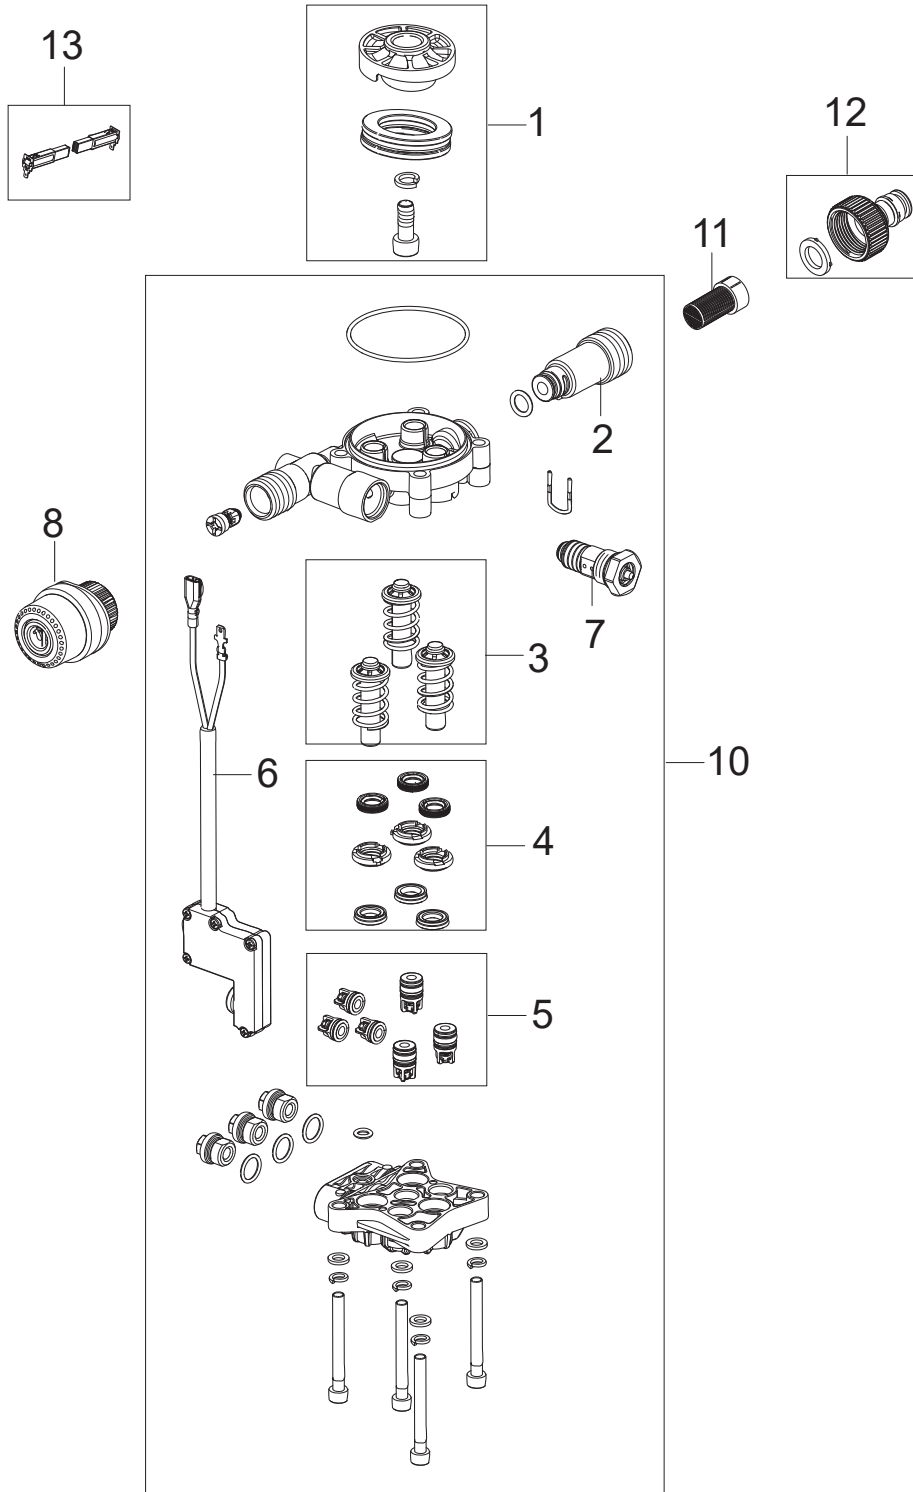

PARTS LIST

TABLE OF CONTENTS

Overview1
Motor pump3

CORE 130

OVERVIEW

Core 130-6 PowerControl

2020.08.21

2020.11.13

No.	Part No.	Qty.	Description	Part Note
1	128501530	1	SWITCH KNOB CORE 130 140	
2	128501533	1	MOTOR COVER SWITCH COVER 130 140	
3	128501540	1	MAIN SWITCH 130 140	
4	128501535	1	PCB SCR	
5	128501538	1	FOAM - MOTOR COVER 125 130	
6	128501548	1	CABINET PARTS 130	
7	128501551	1	WATER OUTLET FEMALE COUPLING	
8	128501552	1	GUN AND LANCE HOLDER 125 130	
9	128501554	2	WHEEL WITH AXLE 125 130	
10	128501556	1	CORE CABLE HOOKS 125 130 140 140IH	
11	128501557	1	HANDLE CORE 125 130	
12	128500908	1	G1 GUN NILFISK	
13	128500070	1	G2 SPRAY HANDLE	
14	128501417	1		
15	128501412	1		
16	128501566	1	FOAM SPRAYER COMPLETE	
17	6411221	1	BAG W. 20 O-RINGS	
18	128501427	1	ULTRA FLEX HOSE 6M QUICK CONNECT	
19	128501570	1	CLEANING NEEDLE 125 130	
20	128501543	1	POWER CABLE 130 140 140IH EU	
20	128501544	1	POWER CABLE 130 140 140IH UK	
21	128501572	1	1 CAPACITOR AND 2 EMC COILS	
NS	128501331	1	10 PCS 4C BOX CORE 130 POWER CONTROL	
NS	128501332	1	10 PCS 4C BOX CORE 130 P CONTROL GARDEN	
NS	128501517	1	10 PCS CORE 130 BIKE&AUTO 4C BOXES	

MOTOR PUMP

Core 130-6 PowerControl

2020.11.10

2020.11.10

No.	Part No.	Qty.	Description	Part Note
1	128501574	1	WOBBLE DISC KIT 8.2 DEGREES	[1]
1	31001132	1	WOBBLE DISC KIT - 9.0 DEGREES	[2]
2	31000791	1	WATER INLET PLASTIC	
3	128501575	1	PUMP PISTON KIT P11	
4	31000516	1	SEALING KIT	
5	31000518	1	VALVE KIT	
6	128501576	1	MICRO SWITCH P11	
7	128501523	1	START STOP SYSTEM P11	
8	128501551	1	WATER OUTLET FEMALE COUPLING	
10	128501577	1	PUMP KIT P11	
11	128501528	1	WATER FILTER SP	
12	128501520	1	WATER INLET MALE COUPLING	
13	31000833	1	CARBON BRUSH KIT 2 PCS HEIGHT 11.4MM	

Part Notes:

- [1] - Core 125
- [2] - Core 130