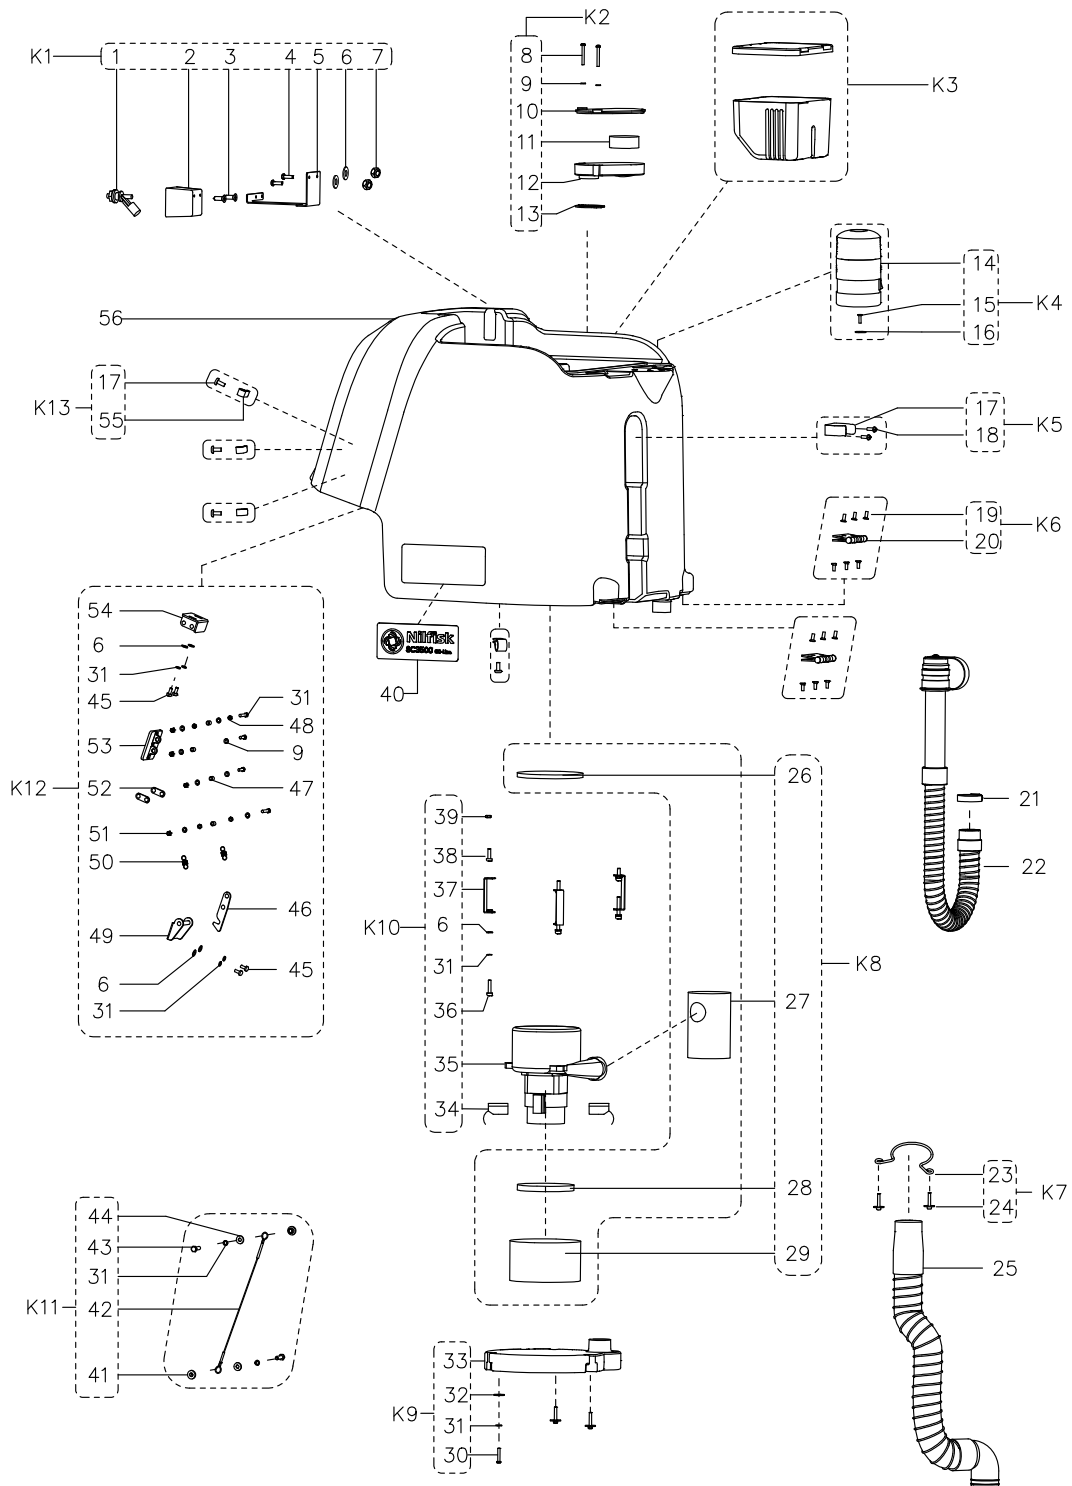

Pos.	Vare-nr	Antal	Beskrivelse	Notes
1	VR13431	1	SWITCH WATER LEVEL RECOVERY TANK	
2		1	WATER LEVEL SWITCH COVER	
3		2	SCREW ST4X15	
4		2	SCREW	
5		1	WATER LEVEL SWITCH FRAME	
6		9	WASHER	
7		2	LOCK NUT	
8		2	M5*40 SCREW M5*40	
9		10	WASHER	
10		1	VACUUM HOLE	
11		1	RECOVERY TANK FILTER NET	
12		1	EXHAUST INLET BASE	
13		1	EXHAUST INLET GASKET	
14		1	WARNING LIGHT	
15		1	PM5*25 SCREW 5*25	
16		1	WASHER	
17		1	CLAMP DRAIN HOSE	
18		6	PM5*10 SCREW PM5*10	
19		6	SCREW	
20		2	RECOVERY TANK HINGE	
21	VV10113	1	2 INCH CLAMP	
22	VR22006	1	DRAIN HOSE	
23		1	HOSE CLAMP	
24		2	SCREW	
25	VR32011	1	SUCTION HOSE ID 50	
26		1	GASKET	
27		1	ACOUSTIC INSULATION PIPE	
28		1	WG GASKET	
29		1	VACUUM MOTOR SPONGE	
30		5	SCREW	
31		12	SPRING WASHER	
32		3	WASHER	
33		1	SILENCER	
34	VF90522	2	CARBON BRUSH FOR VACUUM MOTOR	
35		1	VACUUM MOTOR	
36		3	SCREW	
37		3	VACUUM MOTOR BRACKET	
38		3	SCREW	
39		3	NUT M6	
40	VR32006	2	DECALS	
41		2	SLEEVE	
42	VR17008	1	RECOVERY TANK PULL CABLE	
43		2	SCREW	
44		2	WASHER	
45		4	304 SCREW	
46		1	RECOVERY TANK LATCH HOOK	
47		4	SLEEVE	
48		4	NUT M5	
49		1	RECOVERY TANK LATCH	
50		2	65Mn SPRING	
51		4	NUT M5	
52		2	RECOVERY TANK LATCH LINKAGE	
53		1	RECOVERY TANK LATCH PLATE	
54		1	RECOVERY TANK LATCH FIXED PLATE	
55		4	CABLE CLAMP	
56	VR32001	1	RECOVERY TANK	
K1	VR32016	1	KIT RECOVERY TANK WATER LEVEL SWITCH	
K2	VR17130	1	KIT VACUUM HOLE	
K3	910000795	1	Grofilter kit