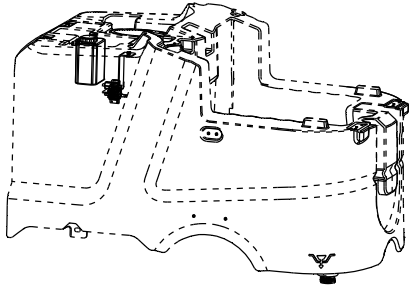

Part Notes:

[1] - TSB-FC-2019-025 brush circuit breaker

Pos.	Vare-nr	Antal	Beskrivelse	Notes
1		4	SCREW M5*14	
2		1	ANTI-SKID PLATE	
3		2	SCREW M8*25	
4		2	SPRING WASHER M8	
5		2	WASHER $\Phi 8 \times \Phi 16.5 \times 1$	
6		1	SPEED CONTROL PEDAL	
7	VR30106	1	LED LAMP COVER LEFT	
8	VR30107	1	LED LAMP COVER RIGHT	
9		2	SCREW M3*8	
10	VR37022	1	LED LIGHT	
11		2	WIRE CLIP	
12		6	SCREW M4*10	
13	VR30108	1	LED LAMP HOLDER LEFT	
14	VR30109	1	LED LAMP HOLDER RIGHT	
15		2	SCREW M6*45	
16		2	SPRING WASHER $\Phi 6$	
17		2	WASHER $\Phi 6 \times \Phi 22 \times 1.5$	
18		1	PEDAL BOX	
K1	VR30110	1	KIT ANTI-SKID PLATE	
K2	VR13300	1	KIT SPEED CONTROL PEDAL	
K3	VR30103	1	KIT LED LIGHT	
K4	VR30111	1	KIT PEDAL BOX	
K5	VR30100	1	PEDAL BOX ASSEMBLY	