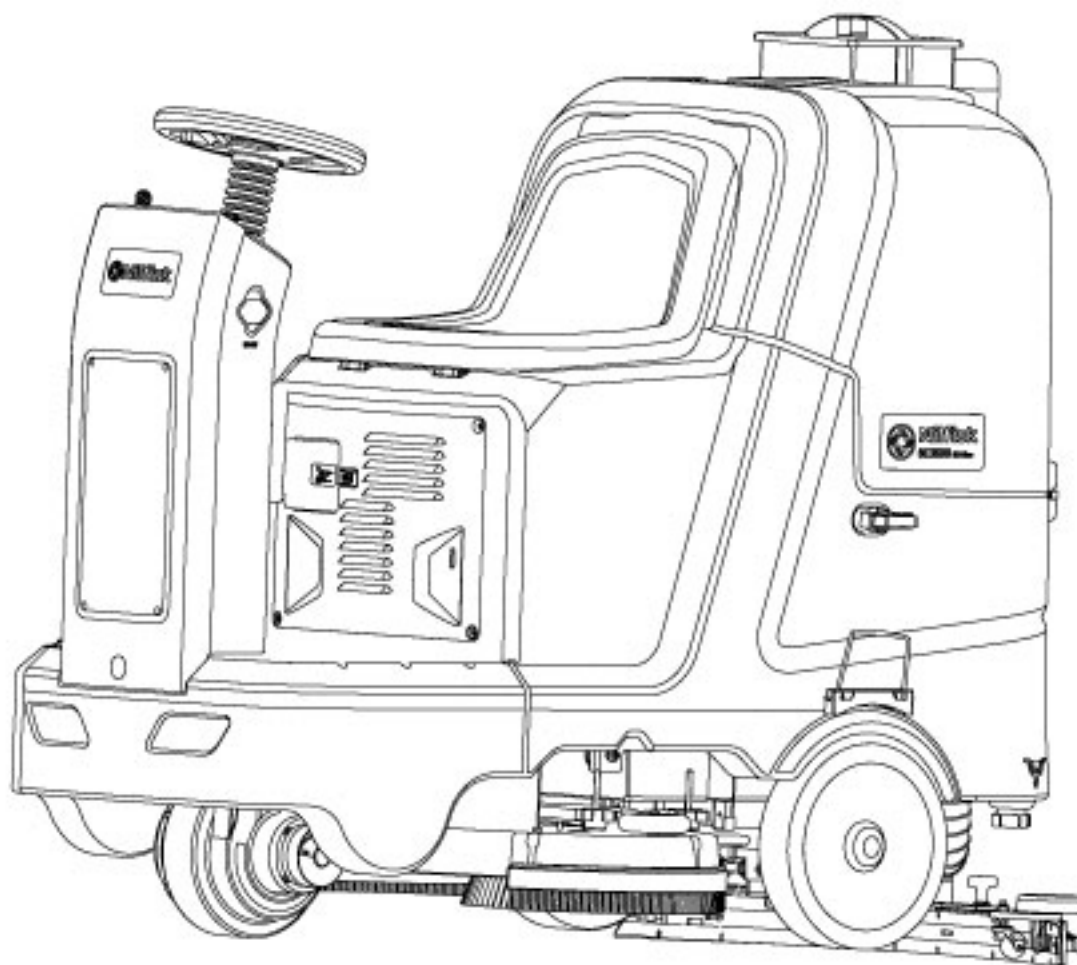

PARTS LIST

2020.06.08

TABLE OF CONTENTS

Overview	1
Chassis	3
Direction control	6
Front main frame	8
Control housing	10
Brush	12
Solution assembly	15
Electric parts	18
Pedal box	20
Detergent solution	22
Recovery tank lid	24
Recovery tank	26
Squeegee bracket	29
Squeegee	31
Electric wires	33
Electric wires 2	35
Main connecting wire VR37013	37
Wiring diagram	39
RECOMMENDED REPLACEMENT PARTS INVENTORY LIST	41