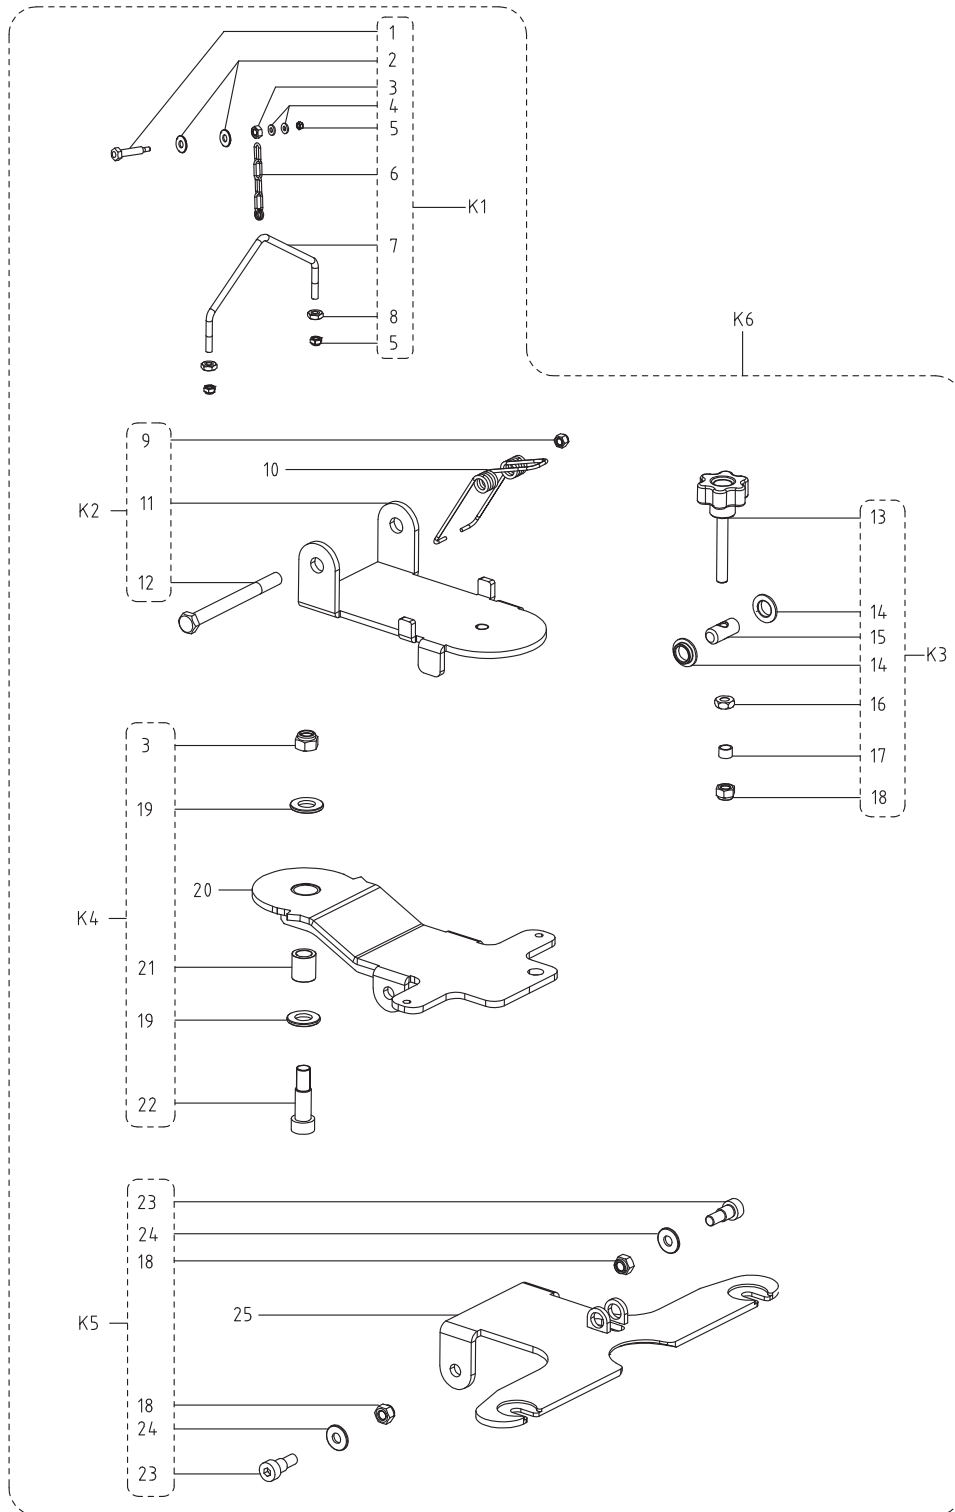

Pos.	Vare-nr	Antal	Beskrivelse	Notes
1	VR36023	1	SCREW 9.8 X 6 X M6 X 55	
2		2	WASHER Φ10.3*Φ25*2	
3		2	NUT LOCK M10	
4		2	WASHER Φ6*18*1.5	
5		3	NUT LOCK M6	
6	VR36029	1	SQUEEGEE LIFT CHAIN	
7	VR11405	1	SQUEEGEE LIFT LEVER	
8		2	NUT M6	
9		1	NUT LOCK M12	
10	VR36028	1	SPRING	
11		1	SQUEEGEE BRACKET	
12		1	SCREW M12*115	
13	VF85104	1	HANDWHEEL M8X55	
14		2	SPACING RING	
15		1	PIN BOLT	
16		1	NUT M8	
17		1	SPACER	
18		3	NUT LOCK M8	
19		2	NYLON WASHER	
20	VR36035	1	KIT SQUEEGEE ROTATING BRACKET	
21		1	SPACER	
22		1	SCREW Φ12*Φ24*M10	
23		2	SCREW Φ10*Φ11.5*M8	
24		2	WASHER Φ8	
25		1	SQUEEGEE ROTATING BRACKET	
K1	VR36032	1	KIT SQUEEGEE LIFT LEVER	
K2	VR11408	1	KIT SQUEEGEE BRACKET	
K3	VR36034	1	KIT HAND WHEEL	
K4	VR36035	1	KIT SQUEEGEE ROTATING BRACKET	
K5	VR36036	1	KIT SQUEEGEE ADJUSTMENT BRACKET	
K6	VR36022	1	SQUEEGEE BRACKET ASSEMBLY