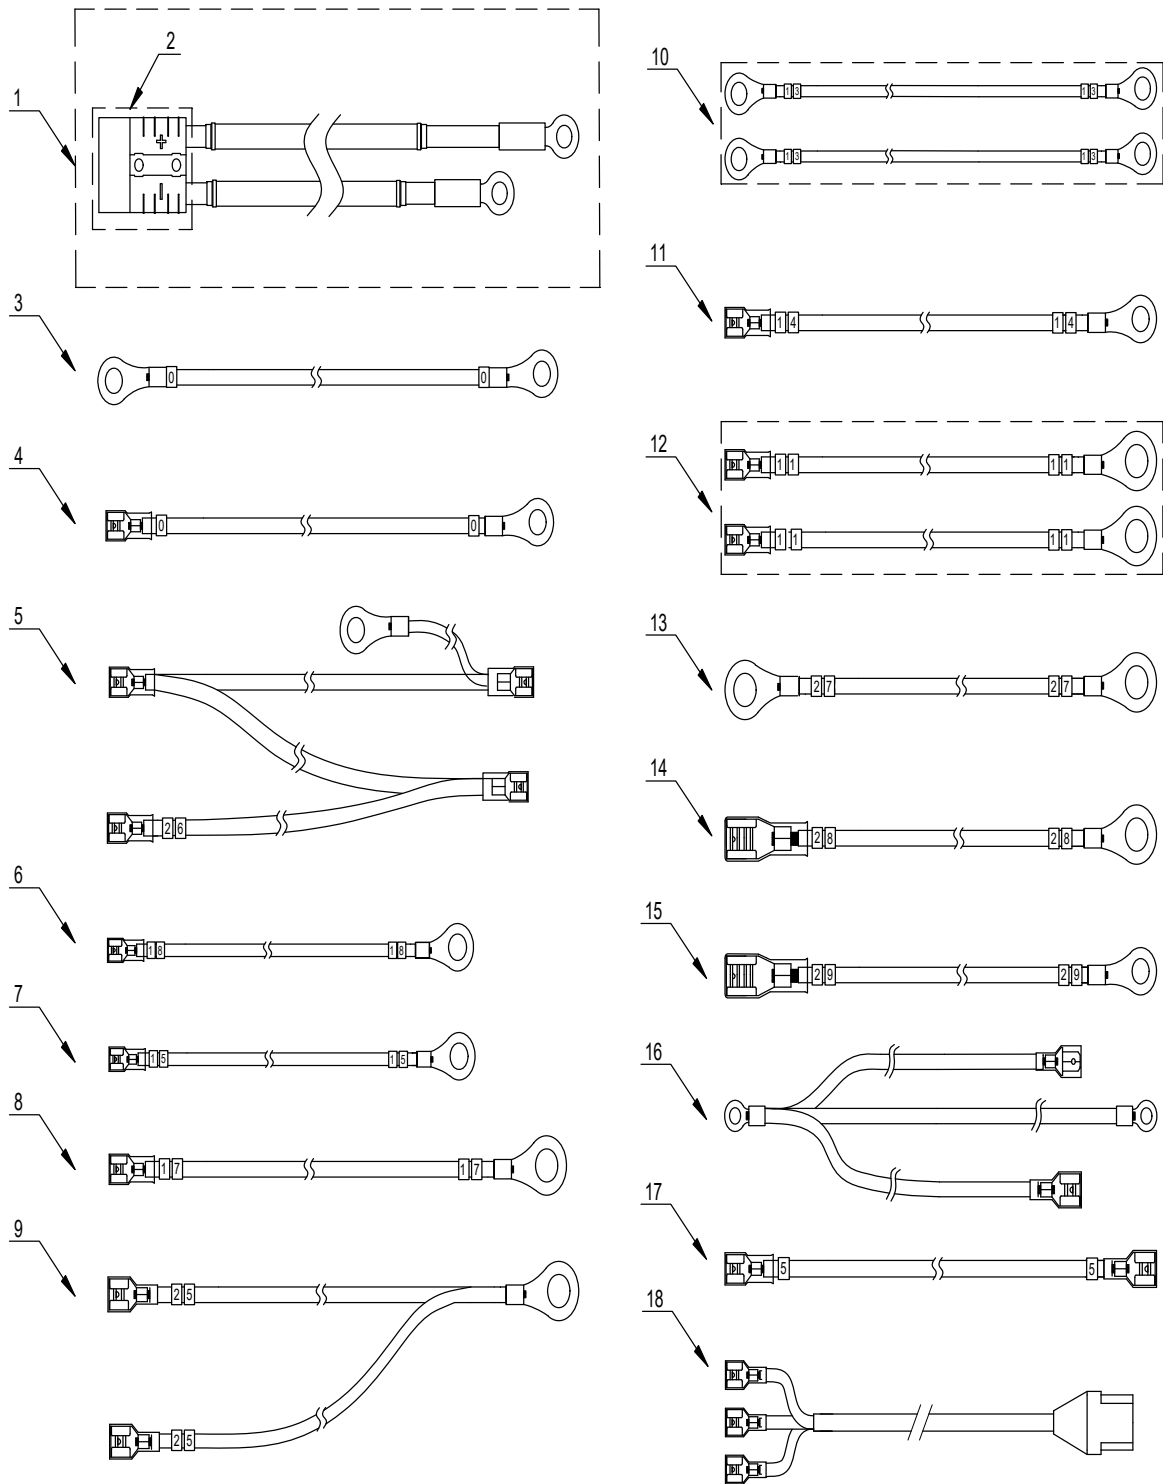

Pos.	Vare-nr	Antal	Beskrivelse	Notes
1	VR13414	1	KIT WIRE FOR BATTERIES	
2	VF81306-1	1	ANDERSON PLUG 175A 600V	
3	VR37024	1	KIT NEGATIVE CONNECT POLE WIRE	
4	VR37025	1	KIT MAIN CONTACTOR TO NEGATIVE WIRE	
5	VR37026	1	KIT CONTACTOR WIRE	
6	VR37027	1	KIT MAIN CONTACTOR TO MAIN BREAKER WIRE	
7	VR37028	1	KIT MAIN CONTACTOR TO BREAKER WIRE 15	
8	VR37029	1	KIT MAIN CONTACTOR TO BREAKER WIRE 17	
9	VR37030	1	KIT MAIN CONTACTOR TO BREAKER WIRE 25	
10	VR37031	1	KIT MAIN CONTACTOR WIRE 13	
11	VR37032	1	KIT VACUUM MOTOR CONTACTOR WIRE 14	
12	VR37033	1	KIT BRUSH MOTOR CONTACTOR WIRE 11	
13	VR37034	1	KIT BRUSH DISCHARGE CONNECT WIRE	
14	VR37035	1	KIT DISCHARGE BRUSH RELAY POSITIVE WIRE	
15	VR37036	1	KIT DISCHARGE BRUSH RELAY NEGATIVE WIRE	
16	VR37037	1	KIT AC GROUND WIRE	
17	VR37038	1	KIT MAIN BREAKER TO CHARGER WIRE	
18	VR37050	1	POWER CORD CONNECTION FOR CHARGER