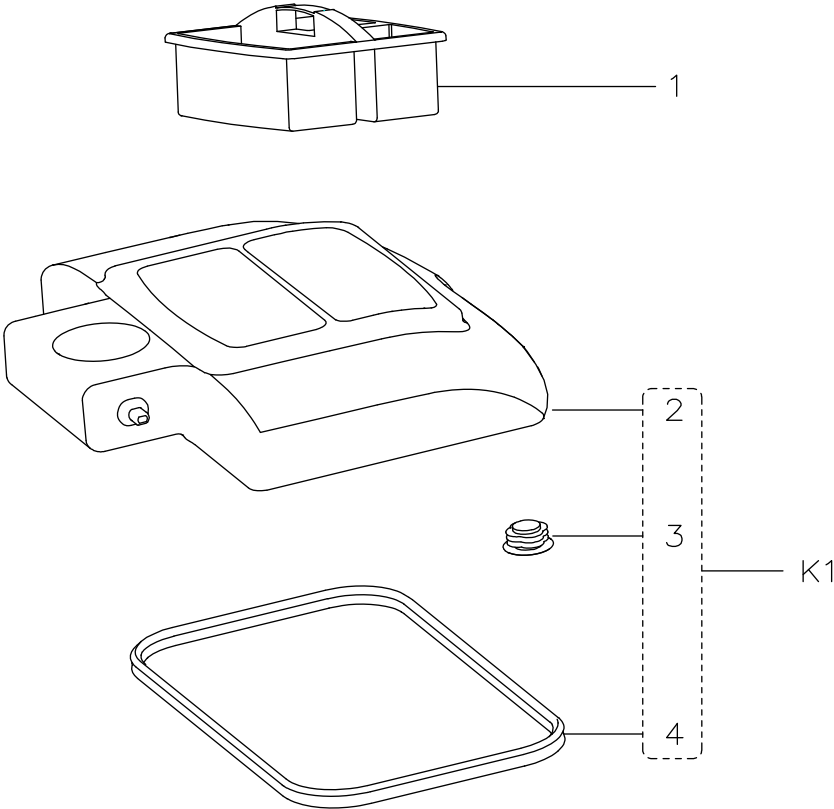

Recovery tank lid

SC3500 71D NIL

2019.05.20

2019.06.28

Pos.	Vare-nr	Antal	Beskrivelse	Notes
1	56112222	1	Utility Caddy	
2		1	RECOVERY TANK LID	
3		1	CAP BLACK ,TANK LOCKING	
4	VF90504	1	GASKET	
K1	VR32015	1	KIT RECOVERY TANK