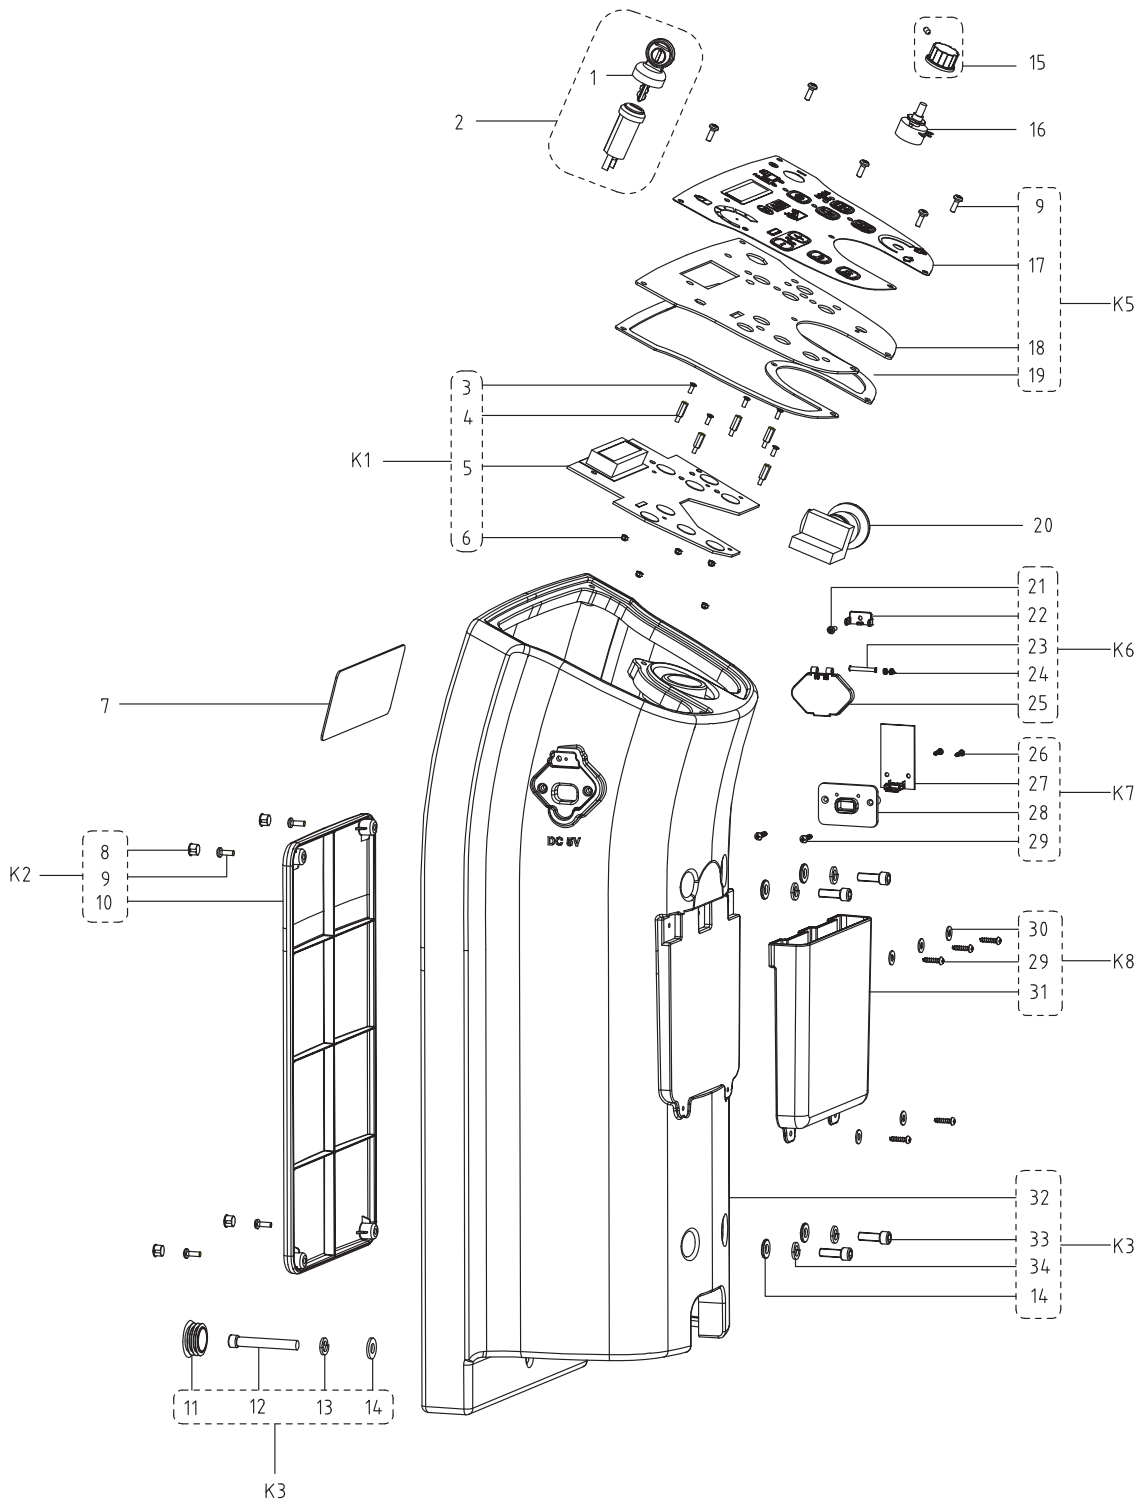

Pos.	Vare-nr	Antal	Beskrivelse	Notes
1	146 2887 000	1	Nøgle (2 Pcs) Ba510Sd	
2	9100001354	1	SWITCH KEY WITH CAP PKD	
3		5	SCREW M3	
4	VR34015	5	PCB ISOLATION COLUMN	
5		1	MAIN CONTROL PCB	
6		5	LOCKNUT M3	
7	VR34030	1	PILLAR SQUARE LOGO	
8	VR34032	4	RUBBER BLOCK	
9		9	SCREW M4*10	
10		1	CONTROL HOUSING COVER	
11	30010029	4	SEALING PLUG BIG	
12		1	SCREW M3*55	
13		1	ELASTIC GASKET Ø8	
14		5	GASKET Ø8	
15	VF81730	1	POTENTIOMETER KNOB	
16	VR27030	1	POTENTIOMETER COMPONENT	
17		1	PANEL STICKERS	
18		1	PANEL RACK	
19		1	PANEL EVA GASKET	
20	VR13132	1	EMERGENCY-STOP BUTTON	
21		1	SCREW ST3*8	
22		1	USB BRIDGE	
23		1	SHAFT	
24		1	TORSIONAL SPRING	
25		1	POWER SUPPLY COVER	
26		2	SELF TAPPING SCREW M3 * 11	
27		1	USB PCB	
28		1	USB FIXED PLATE	
29		7	SELF TAPPING SCREW ST4* 15	
30		5	GASKET Ø5.3*Ø12*1	
31		1	MOBILE PHONE BAG	
32		1	CONTROL HOUSING	
33		4	SCREW M6*20	
34		4	ELASTIC GASKET Ø6	
K1	VR34048	1	KIT MAIN CONTROL PCB	
K2	VR34049	1	KIT COMTROL HOUSING COVER	
K3	VR34051	1	KIT COMTROL HOUSING	
K5	VR34047	1	KIT CONTROL PANEL	
K6	VR15200	1	KIT USB COVER	
K7	VR34053	1	KIT USB PCB	
K8	VR34050	1	KIT PHONE STORAGE