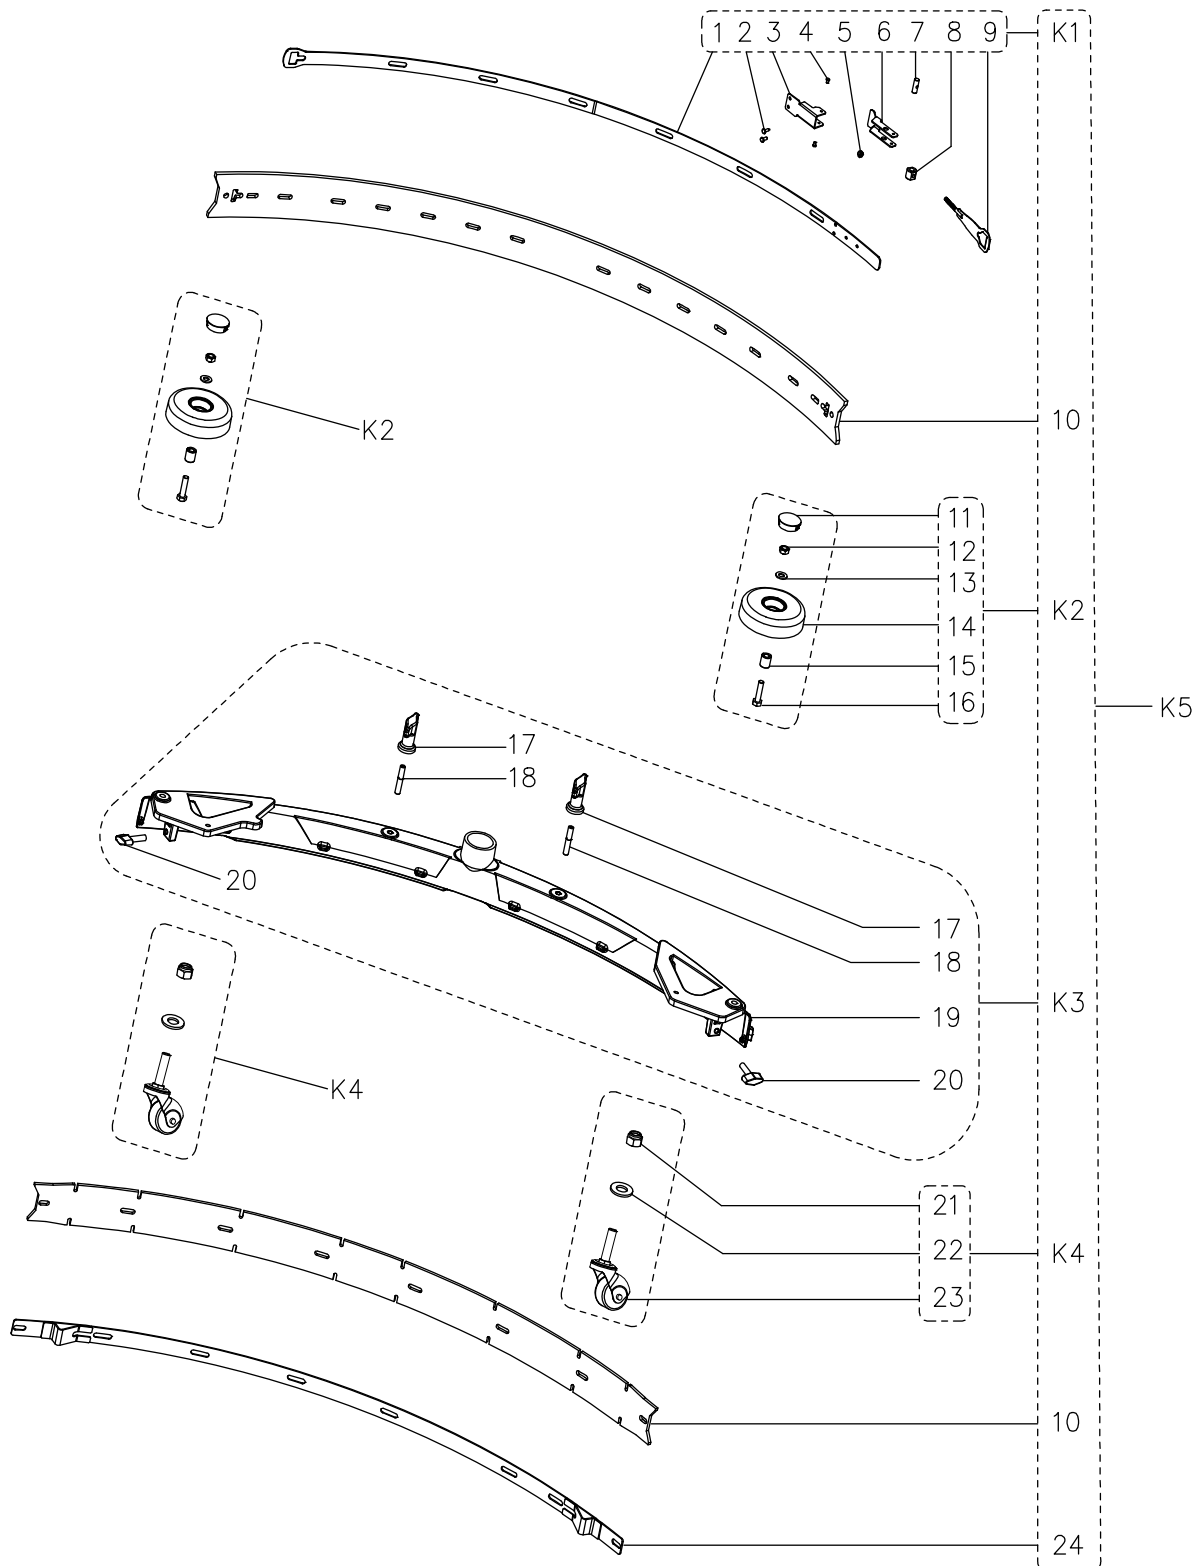

Pos.	Vare-nr	Antal	Beskrivelse	Notes
1	VR36007	1	STRAP REAR SQUEEGEE	
2		2	RIVET $\Phi 6.1 \times \Phi 4 \times 5$	
3	VR36016	1	FIXED PLATE BUCKLES	
4		2	RIVET $\Phi 6.1 \times \Phi 3 \times 5$	
5		1	NUT LOCK M5	
6	VF81218A-2	1	BUCKLES FRAME	
7		1	SPINDLE	
8	VF81225A	1	SHAFT SLEEVE	
9	VR36021	1	ADJUSTABLE BUCKLE	
10	56382738	1	Sugegummi kit Gum 41" 1050 mm	
10	56382740	1	Sugegummi kit polyurethan 41" 1050 mm	
10	56382739	1	Sugegummi kit rød Gum 41" 1050 mm	
11	VR36011	2	WHEEL LID BUMPER	
12		2	NUT LOCK M8	
13		2	WASHER $\Phi 8 \times 16.5 \times 1$	
14		2	WHEEL BUMPER	
15	VR36009	2	SPACER	
16	VF14251	2	BOLT M8X30 HEX STEEL	
17	VR36012	2	NUT THUMB SQUEEGEE FIXING	
18	VR36017	2	SCREW M8 X 45	
19		1	SQUEEGEE ALUMINUM BODY	
20	VF85420	2	KNOB CT 476/30 S-P-M8X30 BP INOX / SS	
21		2	NUT LOCK M10	
22		2	WASHER $\Phi 10.3 \times \Phi 25 \times 2$	
23		2	UNIVERSAL WHEEL	
24	VR36006	1	STRAP FRONT SQUEEGEE	
K1	VR36014	1	STRAP KIT REAR SQUEEGEE	
K2	VR36038	2	KIT WHEEL BUMPER	
K3	VR36039	1	KIT SQUEEGEE ALUMINUM BODY	
K4	VR36041	2	KIT UNIVERSAL WHEEL	
K5	VR36000	1	SQUEEGEE ASSEMBLY