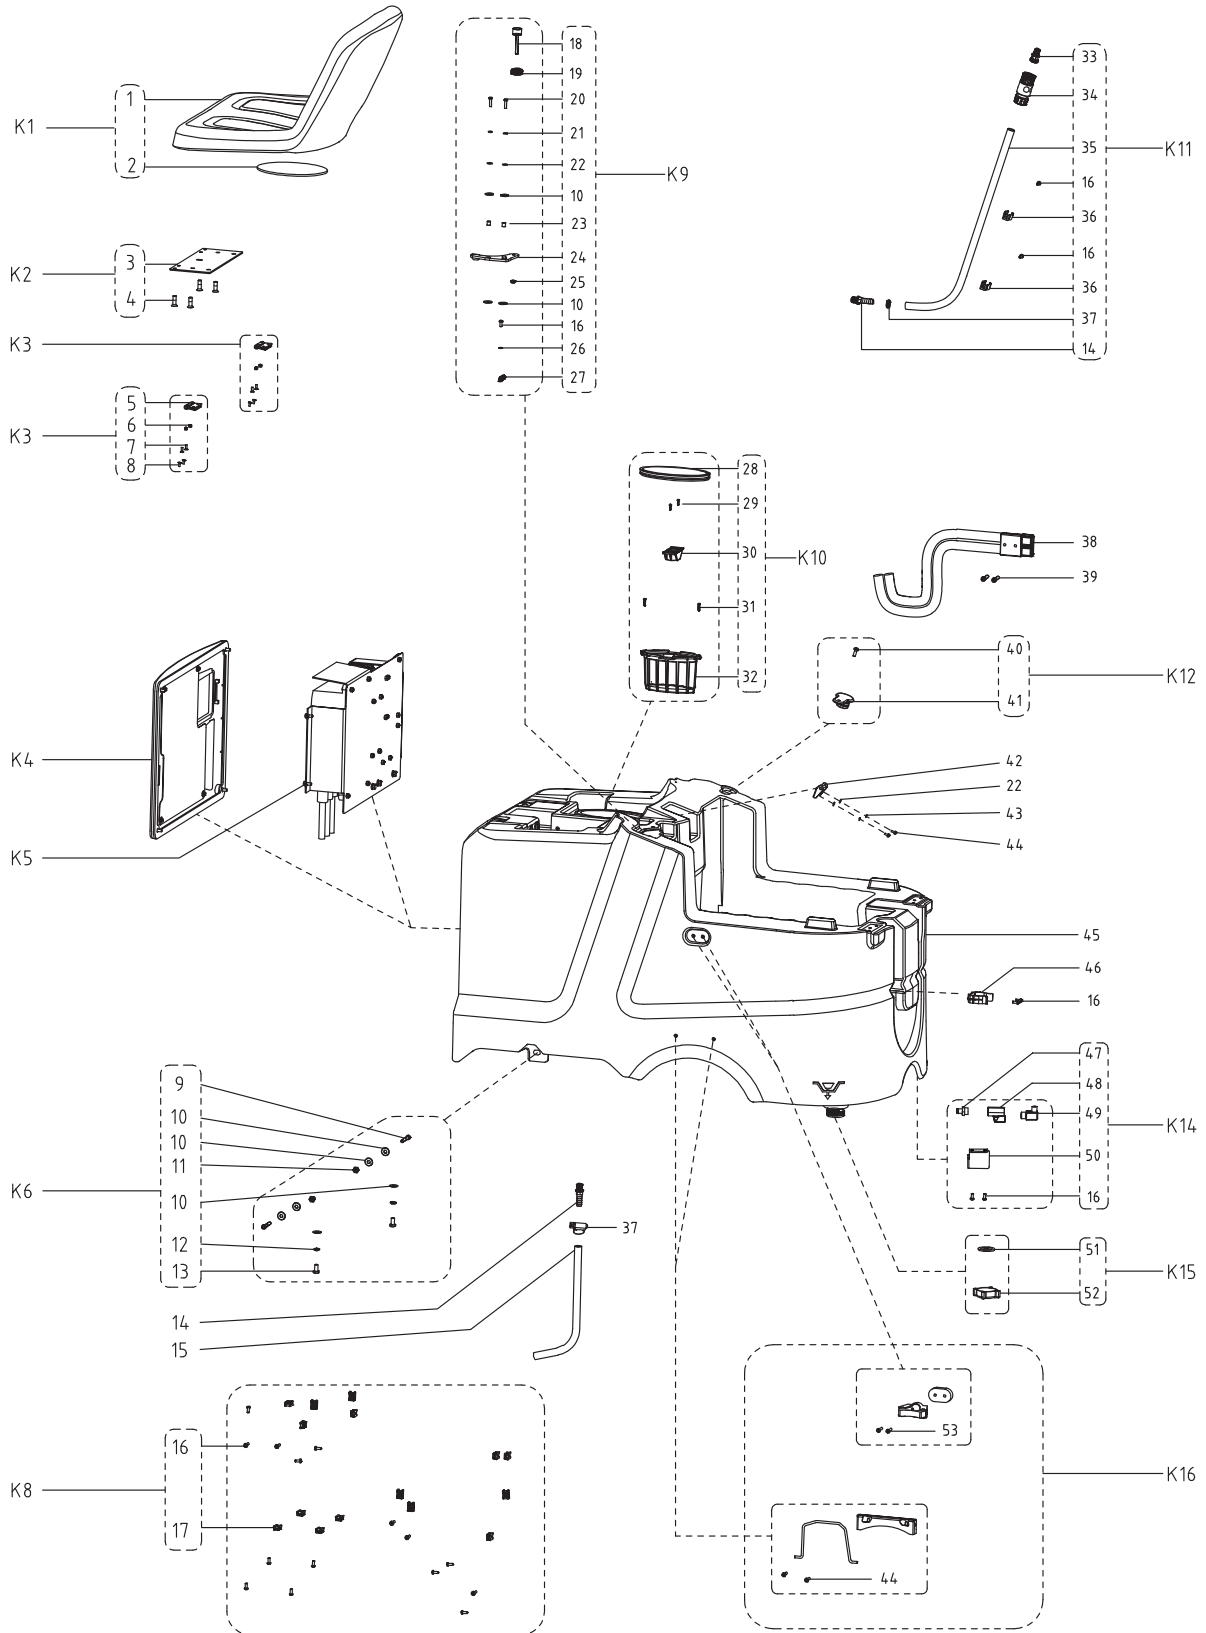

Pos.	Vare-nr	Antal	Beskrivelse	Notes
1		1	KIT SEAT WITH SAFETY SWITCH	
2	VR17404	1	SEALPLATE	
3		1	MOUNTING PLATE	
4		4	SCREW M8X25	
5		2	HINGE	
6		4	NUT LOCK M4	
7		4	SCREW M4X12	
8		4	SCREW M4X10	
9		2	SCREW M8X50	
10		10	WASHER $\Phi 8.1 \times \Phi 20 \times 2$	
11		2	NUT LOCK M8	
12		2	SPRING WASHER M8	
13		2	SCREW M8X25	
14	VF85105	2	HOLDER RUBBER 1/4INCH TUBO D.10	
15	VR31022	1	DRAIN-PIPE	
16		22	SCREW M5X12	
17		15	WIRE CLAMP	
18	VP11008	1	ADJUSTABLE SCREW	
19	VP11007	1	ADJUSTABLE NUT	
20		2	SCREW M5X20	
21		2	SPRING WASHER $\Phi 5$	
22		2	WASHER $\Phi 5 \times \Phi 11 \times 2$	
23		2	BUSHING	
24	VR31024	1	TANK LIMIT ROTATING PLATE	
25		1	NUT LOCK M6	
26		1	WASHER $\Phi 5 \times 10 \times 1$	
27	VR31025	1	TENSION SPRING	
28	VR17009	1	SEALING	
29		2	SCREW TA3.5X12	
30	VS10323	1	INLET PIPE FRAME	
31		2	SCREW ST4X15	
32	VS10313	1	FILTER SUPPORT	
33	VS13308	1	FITTING PIPE	
34	VS13603	1	GARDEN COUPLING	
35	VR31019	1	TUBING	
36		2	WATER HOSE HOLDER	
37	VV10114	2	CLAMP	
38	VR13414	1	KIT WIRE FOR BATTERIES	
39		2	SCREW M6X30	
40		1	SCREW M4X10	
41	VR31017	1	SEAL COVER	
42	VR17208	1	RECOVERY TANK LATCH	
43		2	SPRING WASHER $\Phi 6$	
44		4	STAINLESS STEEL GROSS PAN HEAD SCREW M5X16 (GB/T823-1988)	
45	VR31001	1	SOLUTION TANK	
46	GV70034	1	CLAMP DRAIN HOSE	
47	VF80313	1	BARB HOSE	
48	VF80361	1	BALL VALVE	
49	VF90609	1	ELBOW 90DEG BRASS	
50	VR31062	1	BALL VALVE FIX BRACKET	
51	VF90513	1	O-RING OUTLET	
52	VF90507	1	OUTLET COVER	
53		2	STAINLESS STEEL GROSS PAN HEAD SCREW M5X25 (GB/T823-1988)	
K1	VR31038	1	KIT SEAT	
K2	VR17407	1	KIT SEAT MOUNTING PLATE	
K3	VR17406	2	HINGE KIT SEAT	
K4	VR31006	1	LID KIT ELECTRIC BOX