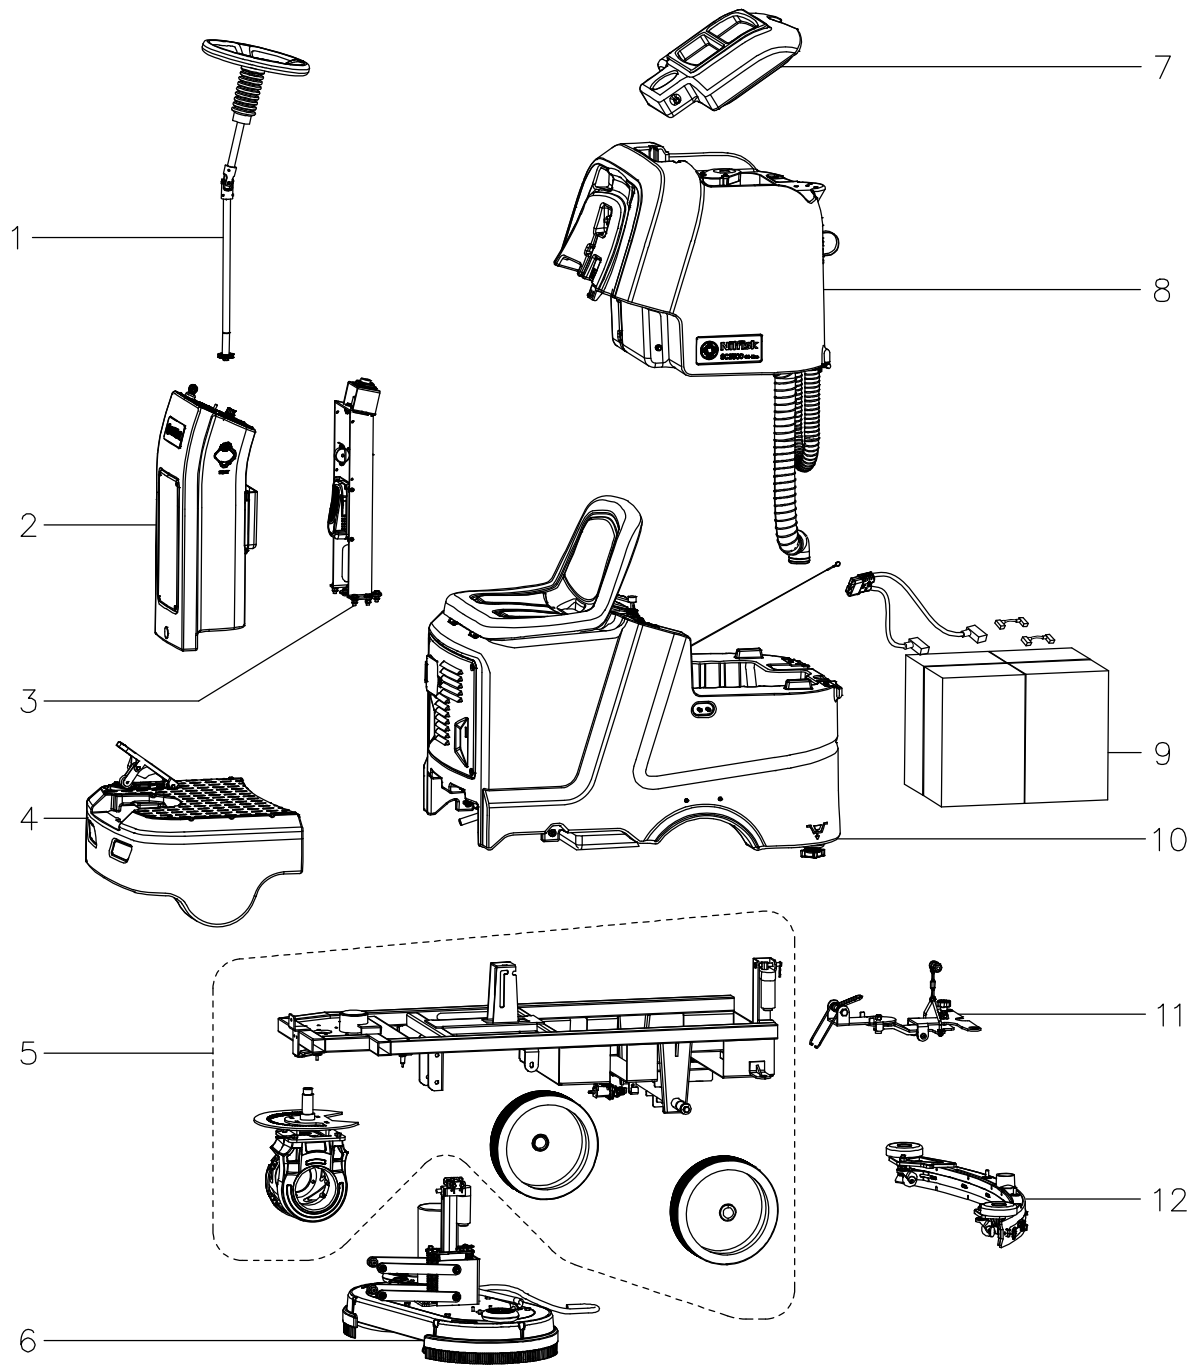

PARTS LIST

2020.06.08

TABLE OF CONTENTS

Overview	1
Chassis	3
Direction control	6
Front main frame	8
Control housing	10
Brush	12
Solution assembly	15
Electric parts	18
Pedal box	20
Detergent solution	22
Recovery tank lid	24
Recovery tank	26
Squeegee bracket	29
Squeegee	31
Electric wires	33
Electric wires 2	35
Main connecting wire VR37013	37
Wiring diagram	39
RECOMMENDED REPLACEMENT PARTS INVENTORY LIST	41