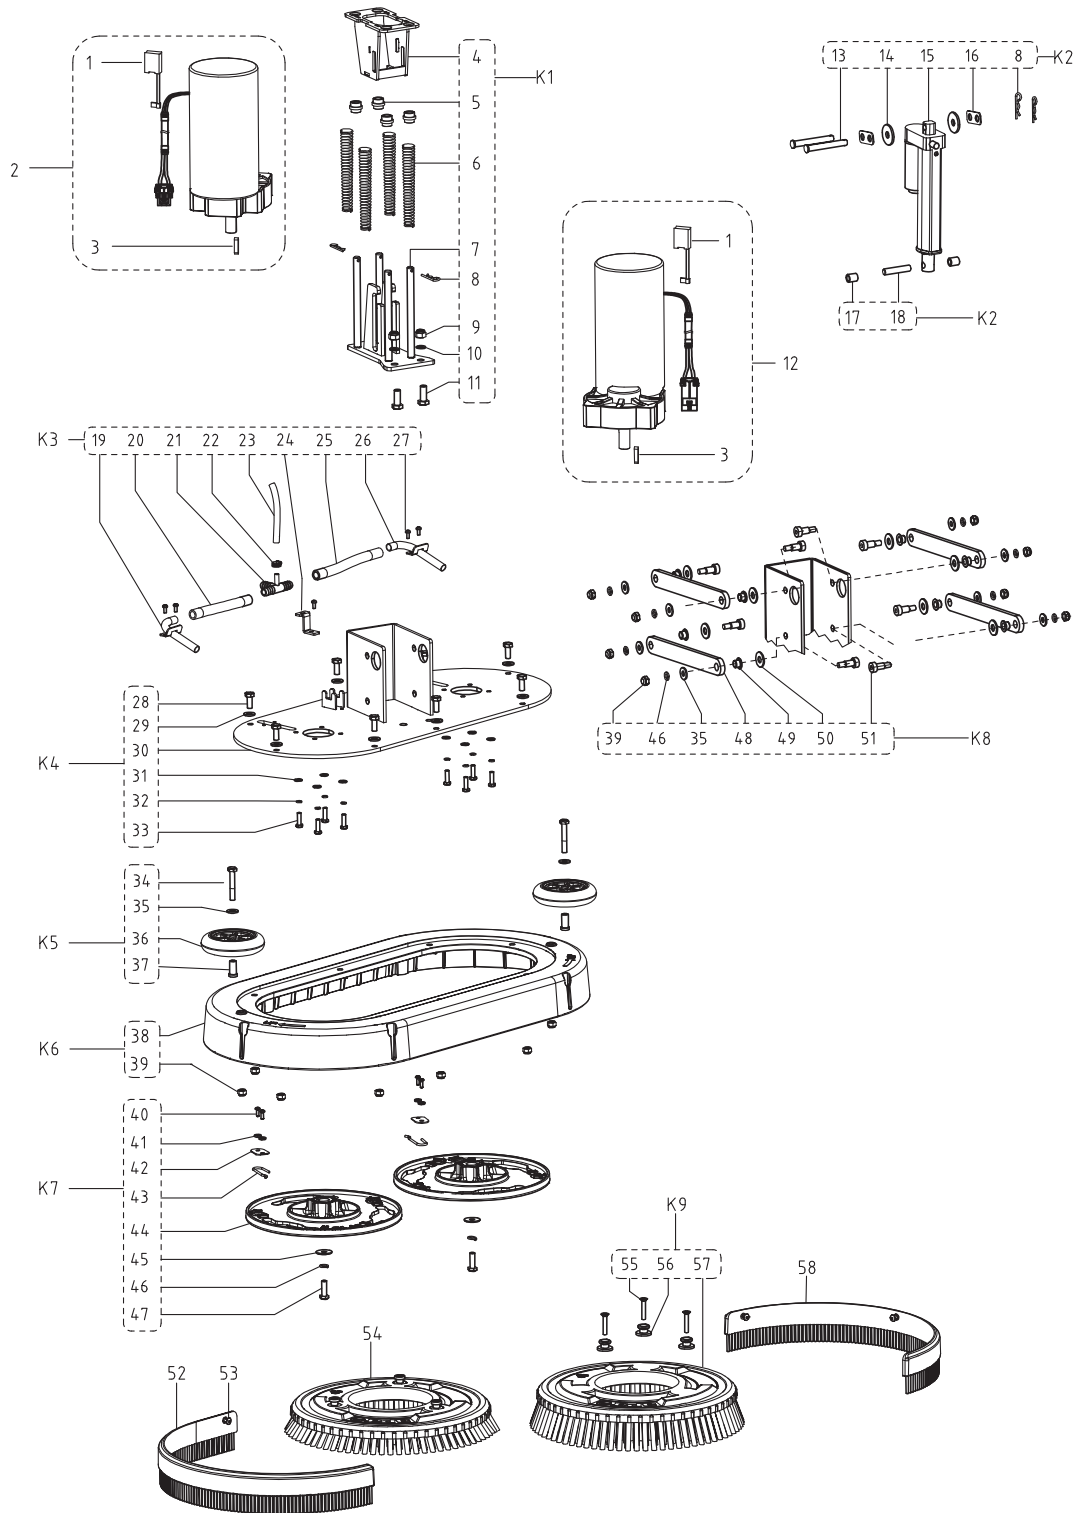

Pos.	Vare-nr	Antal	Beskrivelse	Notes
1	VF89116	4	CARBON BRUSH KIT	
2	VR37043	1	KIT MOTOR RIGHT BRUSH	
3	VR14003	2	KEY	
4	VR35035	1	SPRING CLAMP	
5	VR35052	4	NYLON SLEEVE	
6	VR35011	4	COMPRESSION SPRING	
7	VR35031	1	LIFT PLATE	
8		4	COTTER PIN	
9		2	LOCKNUT M10	
10		2	GASKET $\Phi 10.2 \times \Phi 20 \times 1$	
11		2	SCREW M10*25	
12	VR37042	1	KIT MOTOR LEFT BRUSH	
13	VR35008	2	TOP CONNECTING PIN	
14	VA83591	2	RUBBER GASKET	
15		1	BRUSH LINE THRUSTER	
16	VR35049	2	SPACING PIECE	
17	VR35051	2	PROTECTIVE SLEEVE	
18	VR35047	1	PIN	
19		1	WATER PIPE RIGHT	
20	VR35037	1	DRAIN PIPE CONNECTION LEFT	
21	VR17114	1	FOUR-WAY PIPE JOINT	
22	VF46400	1	CLAMP	
23	VR35050	1	SILICONE TUBE	
24	VR35019	1	FOUR-WAY PIPE JOINT CLAMP	
25	VR35038	1	DRAIN PIPE CONNECTION RIGHT	
26		1	WATER PIPE LEFT	
27		5	SCREW M4*10	
28		8	SCREW M8*20	
29		8	GASKET $\Phi 8$	
30	VR35002	1	MOTOR FIXED PLATE	
31		8	GASKET $\Phi 6$	
32		8	ELASTIC GASKET $\Phi 6$	
33		8	SCREW M6*20	
34		2	SCREW M8*50	
35		10	GASKET $\Phi 8$	
36	VS13327	2	4 INCH BUMPER ROLLER	
37		2	SLEEVE	
38		1	BRUSH DECK	
39		18	LOCKNUT M8	
40		4	SELF TAPPING SCREW	
41		4	GASKET $\Phi 5 \times \Phi 11 \times 2$	
42	VR35006	2	SPRING CLAMP	
43	VR35005	2	BRUSH BUCKLE SPRING	
44	VR35004	2	CONNECTION 73269098	
45		2	GASKET $\Phi 8.4 \times \Phi 26 \times 2$	
46		10	ELASTIC GASKET $\Phi 8$	
47		2	SCREW M8*25	
48	VR35001	4	BRUSH LIFT ARM	
49		8	FLANGE SHAFT SLEEVE	
50		8	GASKET $\Phi 10.3 \times \Phi 25 \times 2$	
51		8	SHOULDER SCREW $\Phi 10 \times 26 \times M8$	
52	VR35025	1	RIGHT SKIRT COMPONENT	
53	VS10516	6	STEP SCREW	
54	56505800	2	Rondelholder 14" $\Phi 355$ mm	[1]
55	VR35056	6	COUNTERSUNK SCREWS M6 27	
56	VR35055	6	BRUSH BUCKLE	
57		2	BRUSH FLOCKING	
58	VR35026	1	LEFT SKIRT COMPONENT	
K1	VR35060	1	KIT SPRING CLAMP