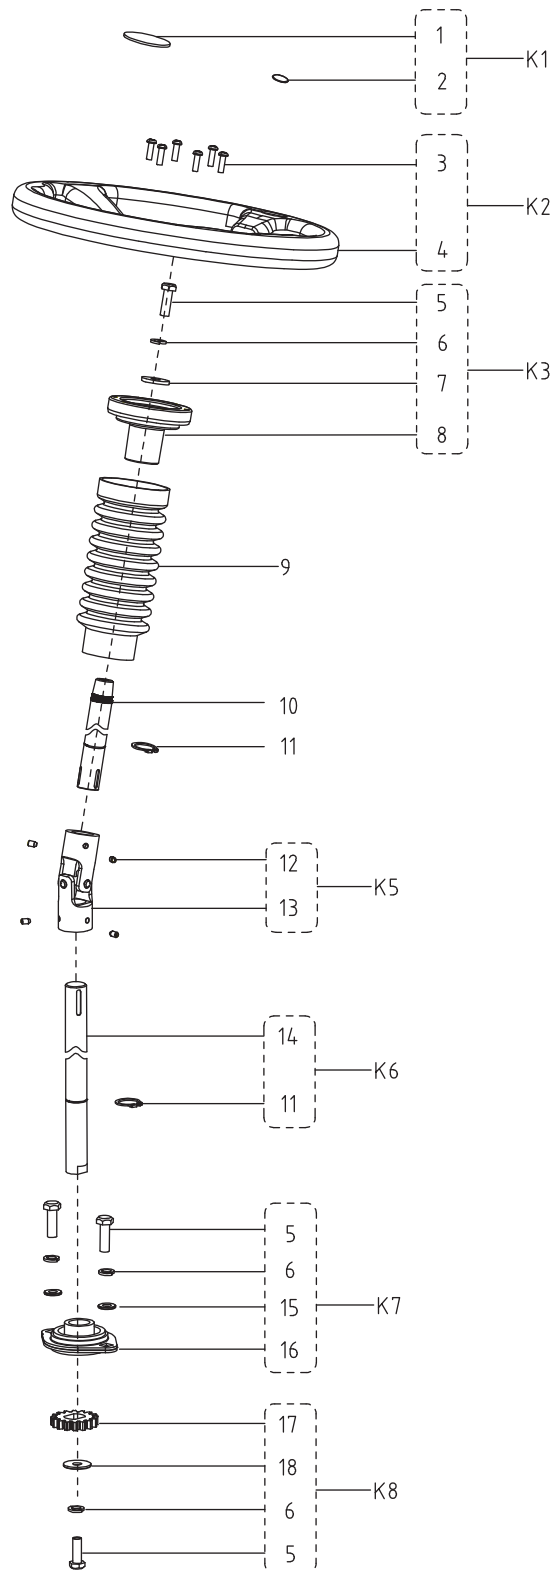

Pos.	Vare-nr	Antal	Beskrivelse	Notes
1		1	STEERING WHEEL ROUND LOGO	
2		1	STEERING WHEEL OVAL LOGO	
3		6	BLACK SCREW M5*16	
4		1	STEERING WHEEL	
5		4	SCREW M8*25	
6		4	ELASTIC GASKET Φ8	
7		1	GASKET Φ8.4*Φ26.3	
8	VR10034	1	LOCK CONE BLOCK	
9	VR34014	1	STEERING WHEEL AXIS SHEATH	
10	VR34007	1	ABOVE SHAFT	
11	VR11308	2	RETAINING RING	
12		6	SCREW M5*8	
13		1	UNIVERSAL JOINT	
14		1	UNDER SHAFT	
15		2	GASKET Φ8	
16		1	BRARING	
17	VR11302	1	PINION	
18		1	GASKET Φ8.4*26*2	
K1	VR34040	1	KIT STEERING WHEEL LOGO	
K2	VR34041	1	KIT STEERING WHEEL	
K3	VR10039	1	RUBBER SLEEVE STEERING WHEEL	
K5	VR10040	1	KIT UNIVERSAL JOINT	
K6	VR34043	1	KIT DOWN SHAFT STEERING WHEEL	
K7	VR34044	1	KIT BEARING WITH BRACKET	
K8	VR24086	1	KIT GEAR