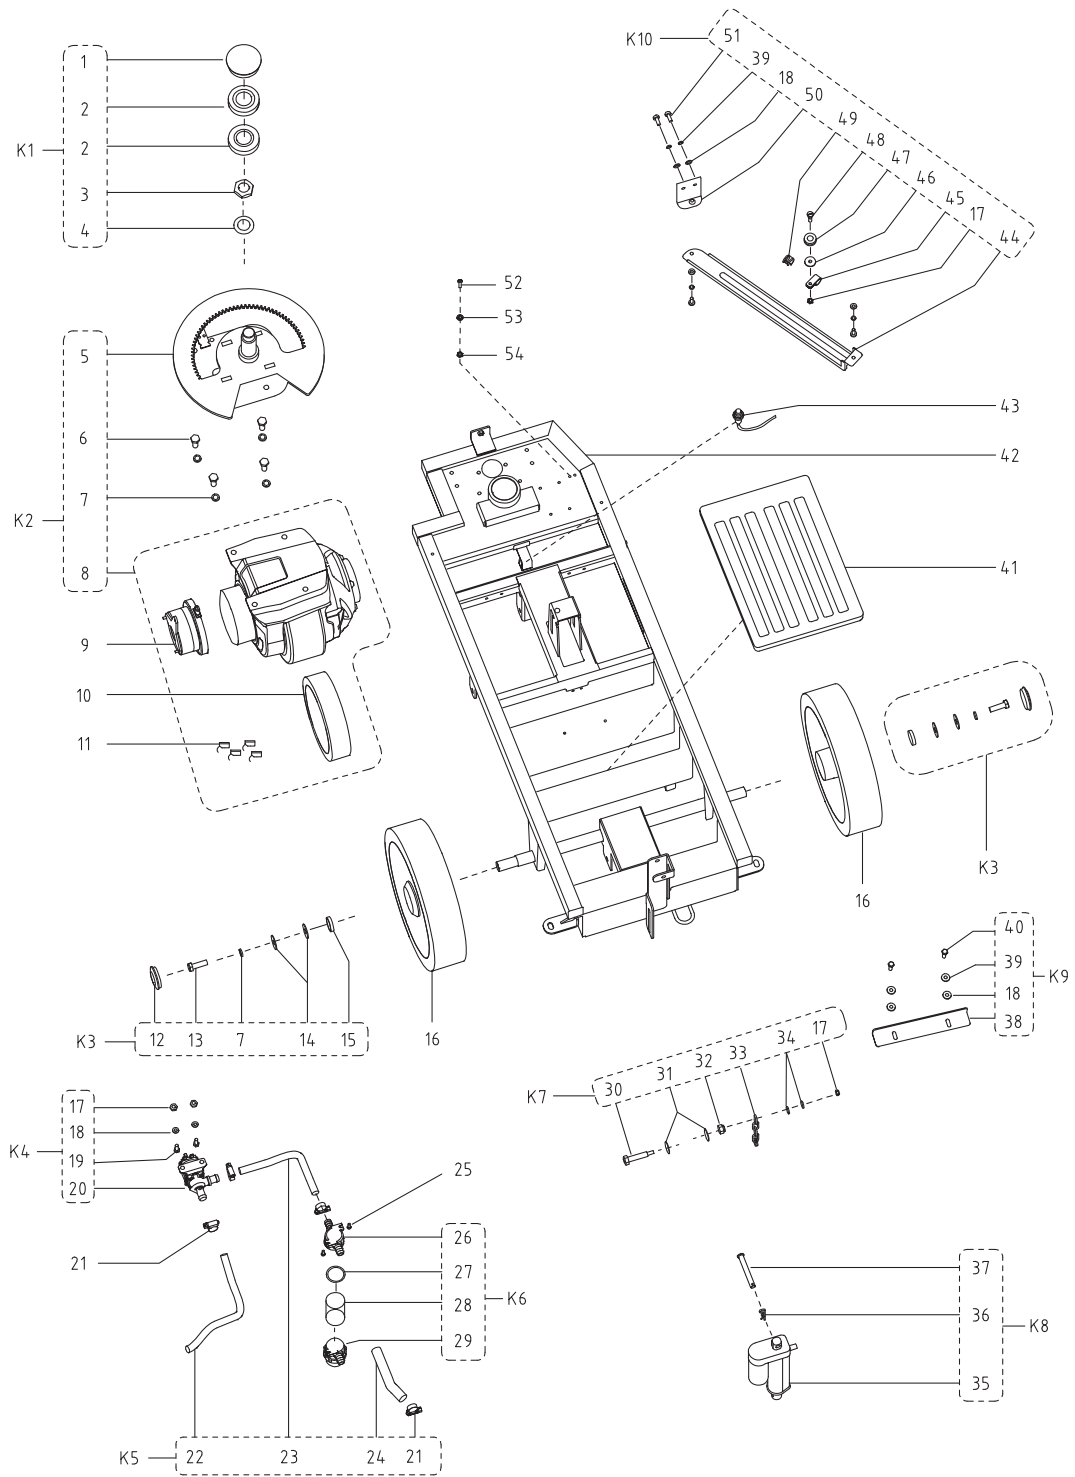

PARTS LIST

2020.06.08

TABLE OF CONTENTS

Overview	1
Chassis	3
Direction control	6
Front main frame	8
Control housing	10
Brush	12
Solution assembly	15
Electric parts	18
Pedal box	20
Detergent solution	22
Recovery tank lid	24
Recovery tank	26
Squeegee bracket	29
Squeegee	31
Electric wires	33
Electric wires 2	35
Main connecting wire VR37013	37
Wiring diagram	39
RECOMMENDED REPLACEMENT PARTS INVENTORY LIST	41

Pos.	Vare-nr	Antal	Beskrivelse	Notes
1		1	DIRECTION CONTROL	[1]
2		1	CONTROL HOUSING	[2]
3		1	FRONT MAIN FRAME	[3]
4		1	PEDAL BOX	[4]
5		1	CHASSIS	[5]
6		1	BRUSH	[6]
7		1	RECOVERY TANK LID	[7]
8		1	RECOVERY TANK	[8]
9		4	BATTERIES	
10		1	SOLUTION TANK	[9]
11		1	SQUEEGEE BRACKET	[10]
12		1	SQUEEGEE	[11]

Part Notes:

- [1] - Direction control
- [2] - Control housing
- [3] - Front main frame
- [4] - Pedal box
- [5] - Chassis
- [6] - Brush
- [7] - Recovery tank lid
- [8] - Recovery tank
- [9] - Solution assembly
- [10] - Squeegee bracket
- [11] - Squeegee

Pos.	Vare-nr	Antal	Beskrivelse	Notes
1		8	SCREW M8*25	
2		8	GASKET Ø8	
3	VR11006	1	BRARING	
4		8	NUT LOCK M8	
5	VR12014	1	BUZZER	
6	RD20652	1	CABLE TIE	
7	VR34006	1	FRONT MAIN FRAME	
8		4	SCREW M6*25	
9		8	GASKET Ø6	
10		1	FIXED BEARING PLATE	
11	VF14075	2	BEARING 6004 2RS	
12		1	BEARING PAD	
13		1	BEARING PRESSURE PLATE	
14		4	NUT LOCK M6	
15		4	SCREW M5*15	
16		4	NUT LOCK M5	
17	VR12007	2	SPEED CONTROLLER FIXED PLATE	
18		2	SCREW M5*25	
19	VR37046	1	SPEED CONTROLLER	
K1	VR34044	1	KIT BEARING WITH BRACKET	
K2	VR24071	1	KIT BEARING BASE	