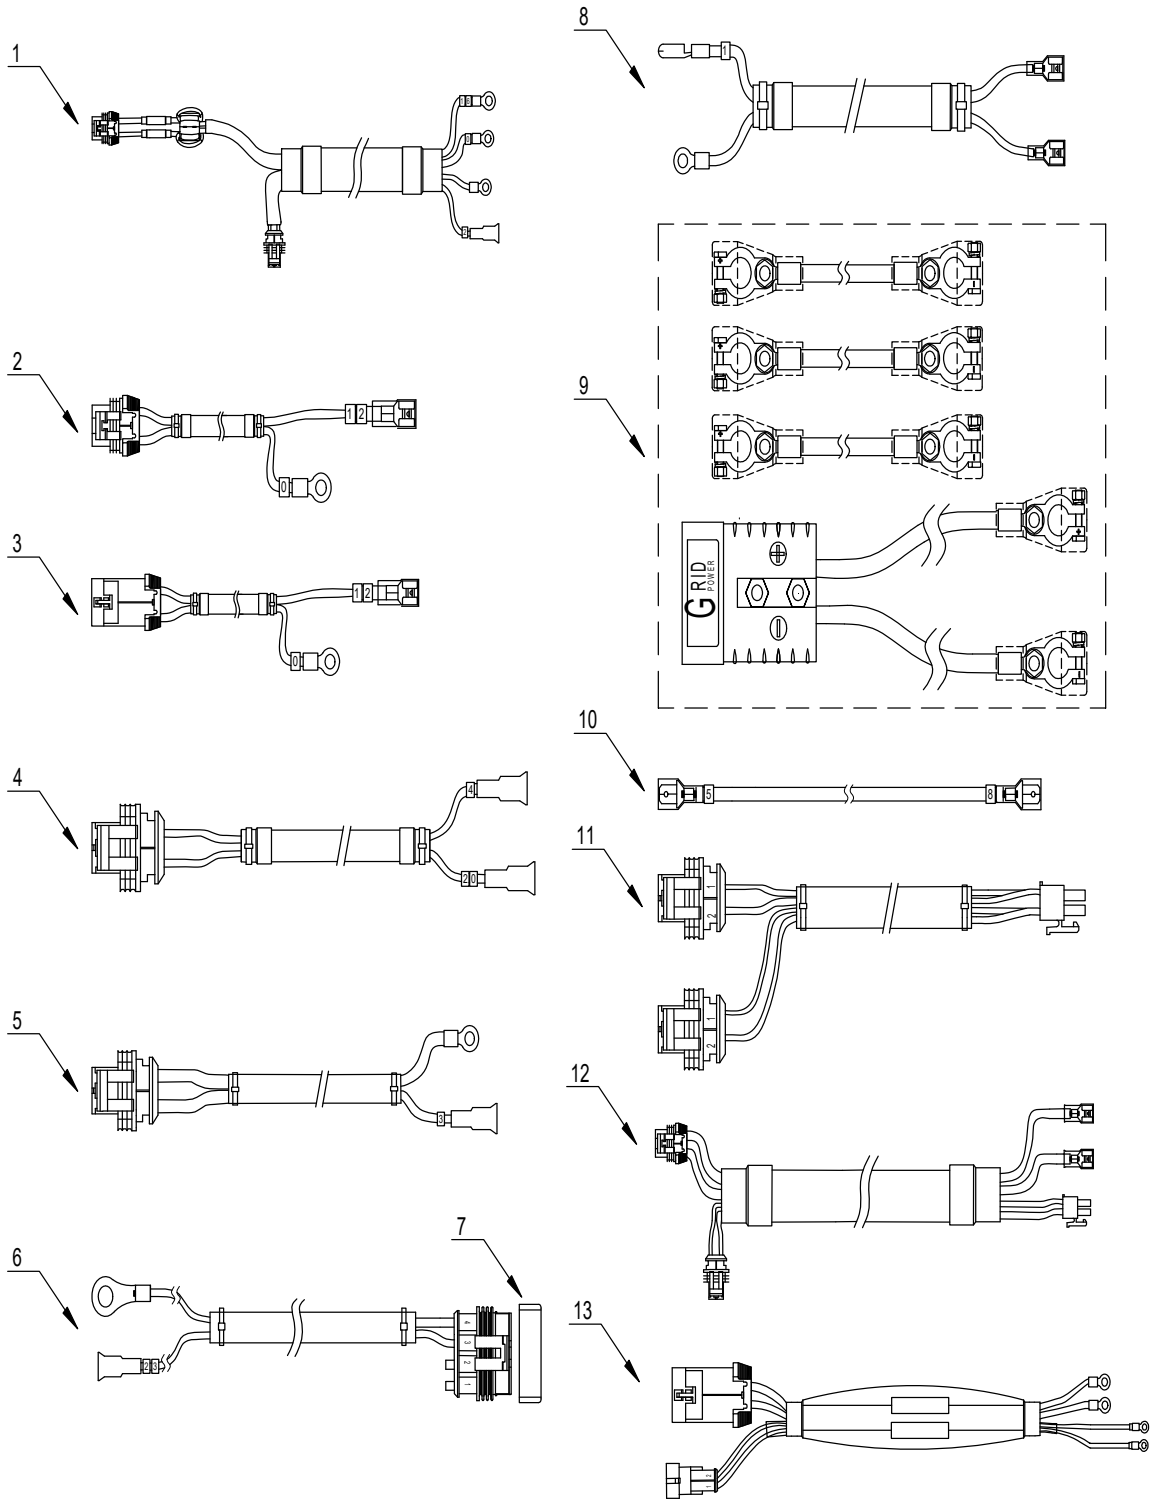

Pos.	Vare-nr	Antal	Beskrivelse	Notes
1	VR37052	1	KIT VACUUM MOTOR WIRE EU VERSION	
2	VR37014	1	KIT LEFT BRUSH MOTOR WIRE	
3	VR37015	1	KIT RIGHT BRUSH MOTOR WIRE	
4	VR37016	1	KIT SQUEEGEE ACTUATOR WIRE	
5	VR37018	1	KIT SEAT SWITCH WIRE	
6	VR37019	1	KIT LYE PUMP WIRE	
7	VS13609	1	WATERPROOF COVER BLACK NBR50-55A	
8	VR37020	1	KIT WATER VALVE WIRE	
9	VR37021	1	KIT BATTERY WIRE	
10	VR37040	1	KIT CHARGER INNER RELAY WIRE	
11	VR37044	1	KIT LED HEADLIGHT WIRE	
12	VR13438-1	1	CABLE CONNECTION DRIVING WHEEL	
13	VR37047	1	TERMINAL LINE FOR FRONT DRIVE WHEEL