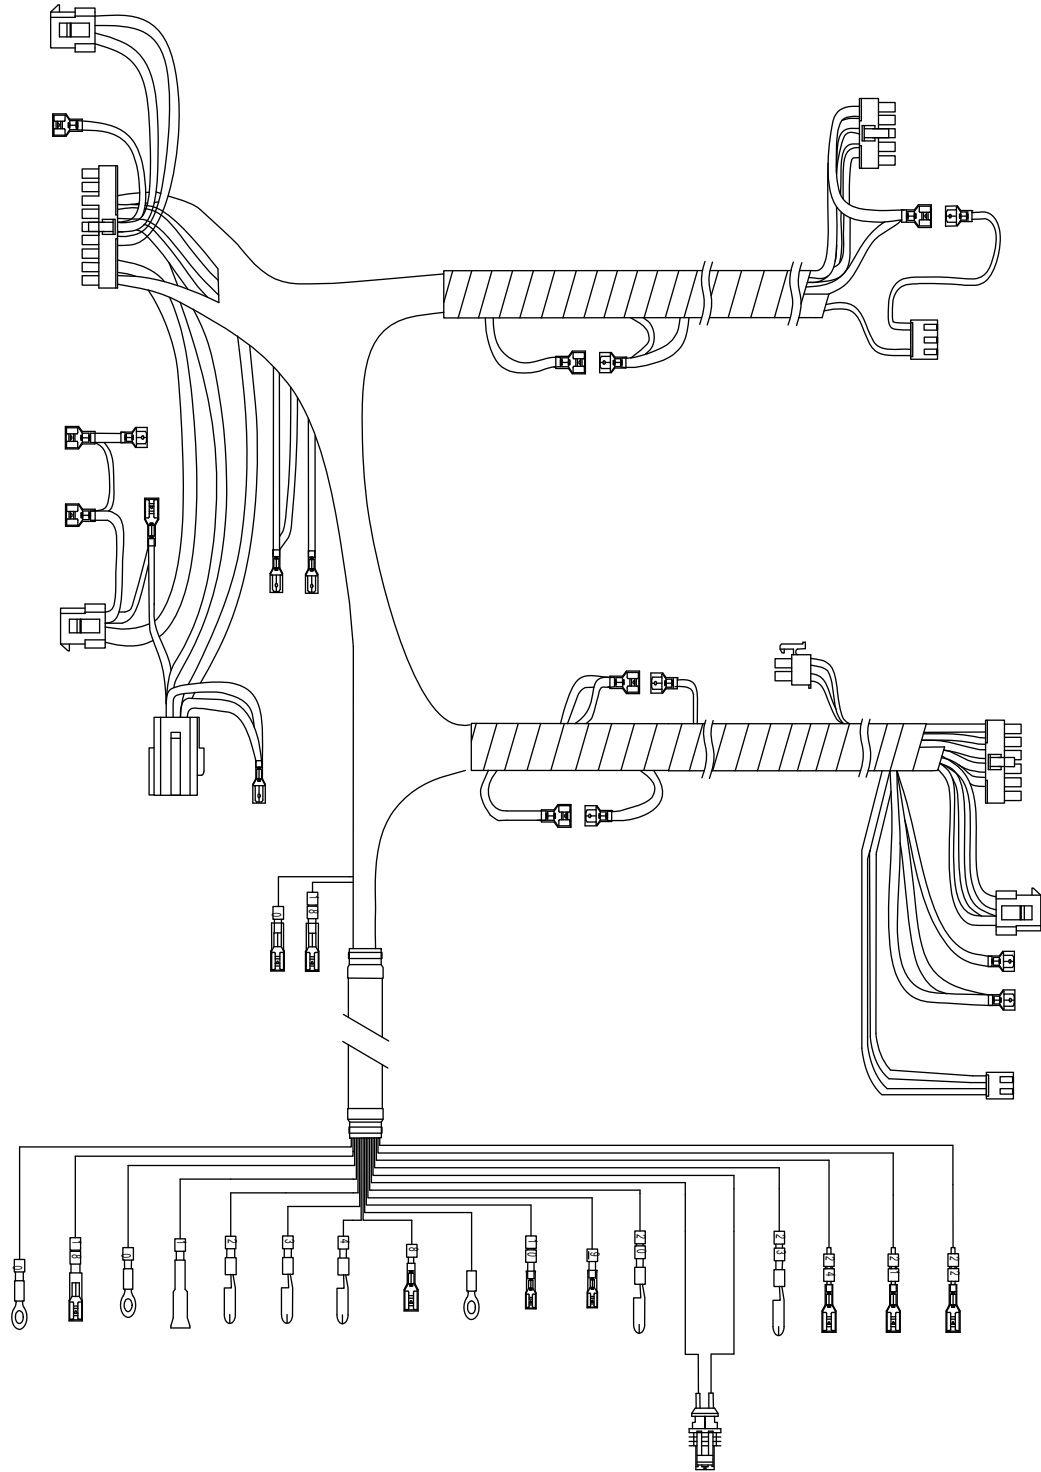

Pos.	Vare-nr	Antal	Beskrivelse	Notes
1	VR37052	1	KIT VACUUM MOTOR WIRE EU VERSION	
2	VR37014	1	KIT LEFT BRUSH MOTOR WIRE	
3	VR37015	1	KIT RIGHT BRUSH MOTOR WIRE	
4	VR37016	1	KIT SQUEEGEE ACTUATOR WIRE	
5	VR37018	1	KIT SEAT SWITCH WIRE	
6	VR37019	1	KIT LYE PUMP WIRE	
7	VS13609	1	WATERPROOF COVER BLACK NBR50-55A	
8	VR37020	1	KIT WATER VALVE WIRE	
9	VR37021	1	KIT BATTERY WIRE	
10	VR37040	1	KIT CHARGER INNER RELAY WIRE	
11	VR37044	1	KIT LED HEADLIGHT WIRE	
12	VR13438-1	1	CABLE CONNECTION DRIVING WHEEL	
13	VR37047	1	TERMINAL LINE FOR FRONT DRIVE WHEEL