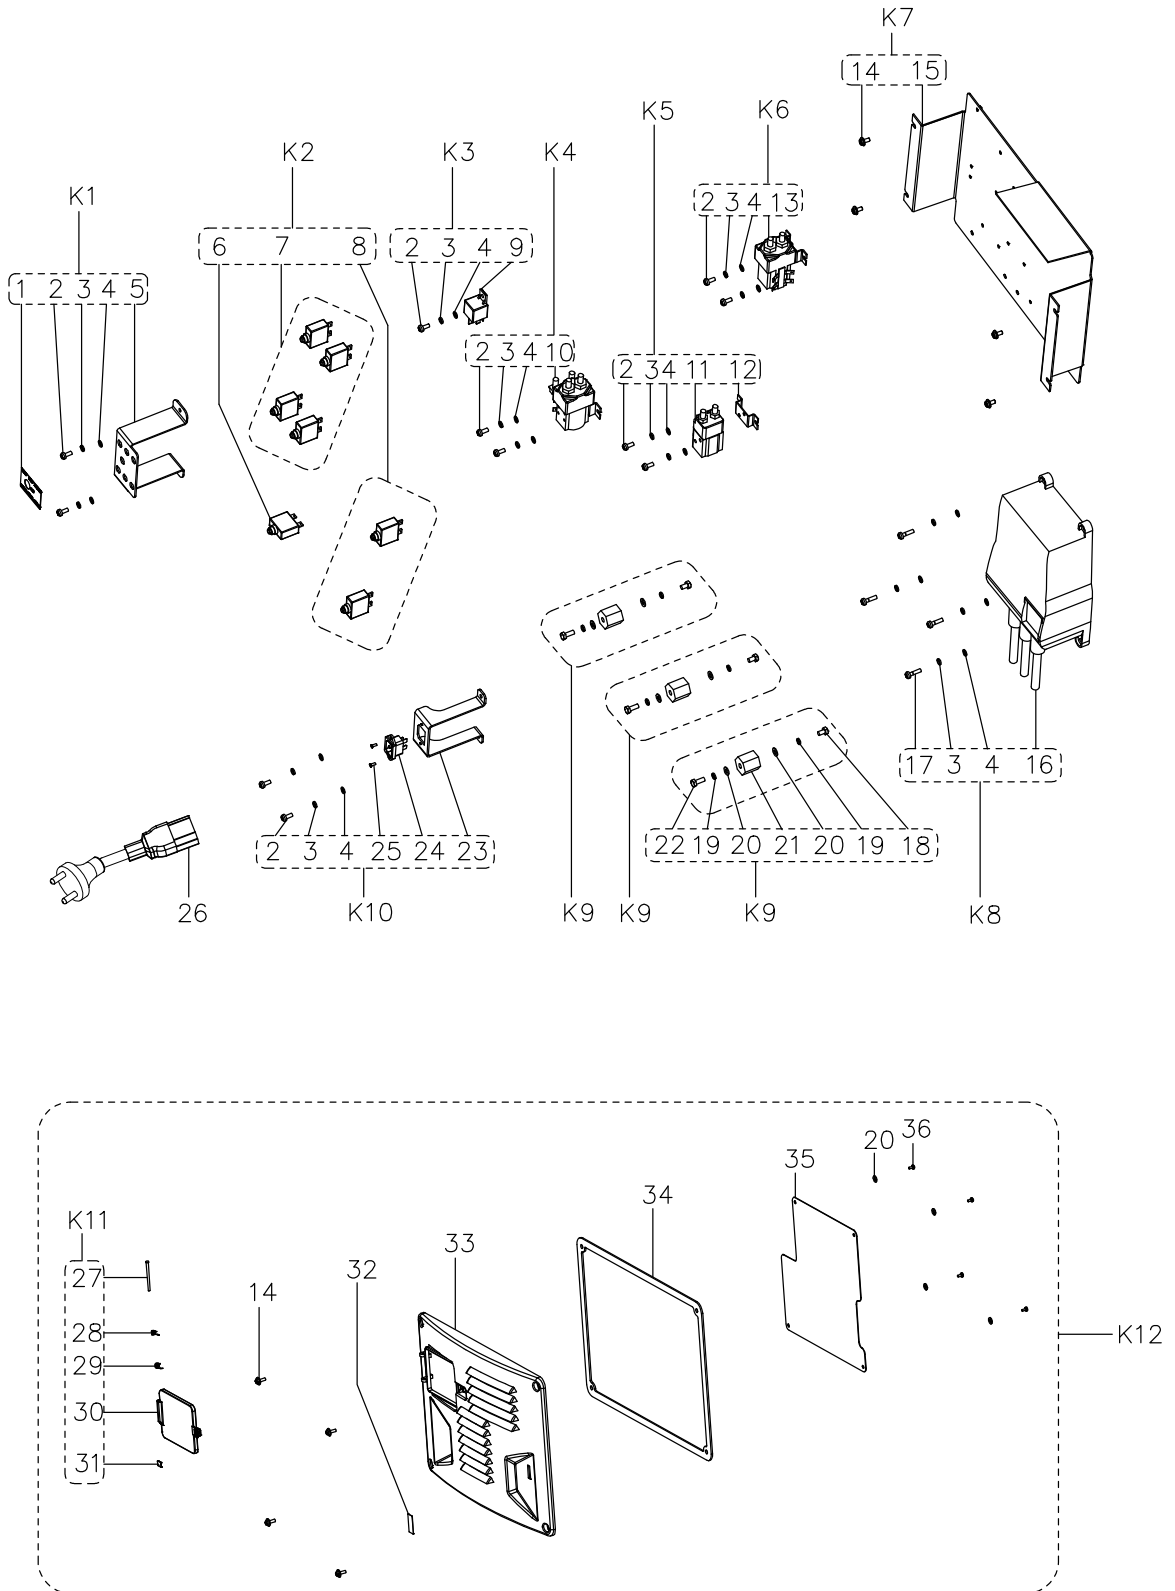

Pos.	Vare-nr	Antal	Beskrivelse	Notes
1	VR31028	1	RESET LABEL	
2		11	SCREW M5*12	
3		15	SPRING WASHER Ø5	
4		15	WASHER Ø5*10*1	
5		1	FIX BRACKET	
6	VF90747	1	CIRCUIT BREAKER	
7	ZD48320	4	CIRCUIT BREAKER 30A	[1]
8	VR37039	2	BREAKER 3 AMP	
9	VS10201	1	RELAY 24V	
10		1	DC CONTACTOR SW80-999P 24V 125A	
11	VF90230	1	RELAY 24V DC	
12	VR13207	1	MOUNTING BRACKET	
13		1	RELAY SW84-554	
14		8	SCREW PWM5*14	
15		1	ELECTRIC PARTS MOUNTING PLATE	
16	VR37051	1	KIT CHARGER 100 240VAC 50/60HZ 24V 25A	
17		4	SCREW M5*20	
18		3	SCREW M6*10	
19		6	SPRING WASHER Ø6	
20		10	WASHER 6.2*16*2	
21	VR13449	3	CONNECT WIRE POLE	
22		3	SCREW M6*16	
23		1	CHARGING SOCKET FIXED PLATE	
24	40256A	1	IEC SOCKET	
25		2	SCREW M3*8	
26	VF89725	1	POWER LINE EU	
26	VF89726	1	CHARGER POWER CABLE UK PLUG	
27	VR31063	1	TRANSPARENT LID PIN	
28	VR13106	1	TORSIONAL SPRING	
29	VR13104	1	TORSIONAL SPRING	
30	VR31008	1	TRANSPARENT LID	
31	VR31060	1	CHARGING SOCKET LABEL	
32	VR13209	1	TRANSPARENT LABEL	
33	VR31007	1	ELECTRIC BOX LID	
34	VR31009	1	EVA GASKET	
35	VR31010	1	WATERPROOF BOARD	
36		4	SCREW ST3.5*8	
K1	VR31045	1	KIT FIX BRACKET	
K2	VR31046	1	KIT BREAKER	
K3	VR31047	1	KIT 24V RELAY	
K4	VR31048	1	KIT DC CONTACTOR	
K5	VR31049	1	KIT RELAY	
K6	VR31050	1	KIT RELAY	
K7	VR31051	1	KIT ELECTRIC PARTS MOUNTING PLATE	
K8	VR31052	1	KIT CHARGER	
K9	VR31053	3	KIT CONNECT WIRE POLE	
K10	VR31054	1	KIT CHARGING SOCKET FIXED	
K11	VR31055	1	KIT TRANSPARENT LID	
K12	VR31006	1	LID KIT ELECTRIC BOX	

Part Notes:

[1] - TSB-FC-2019-025 brush circuit breaker