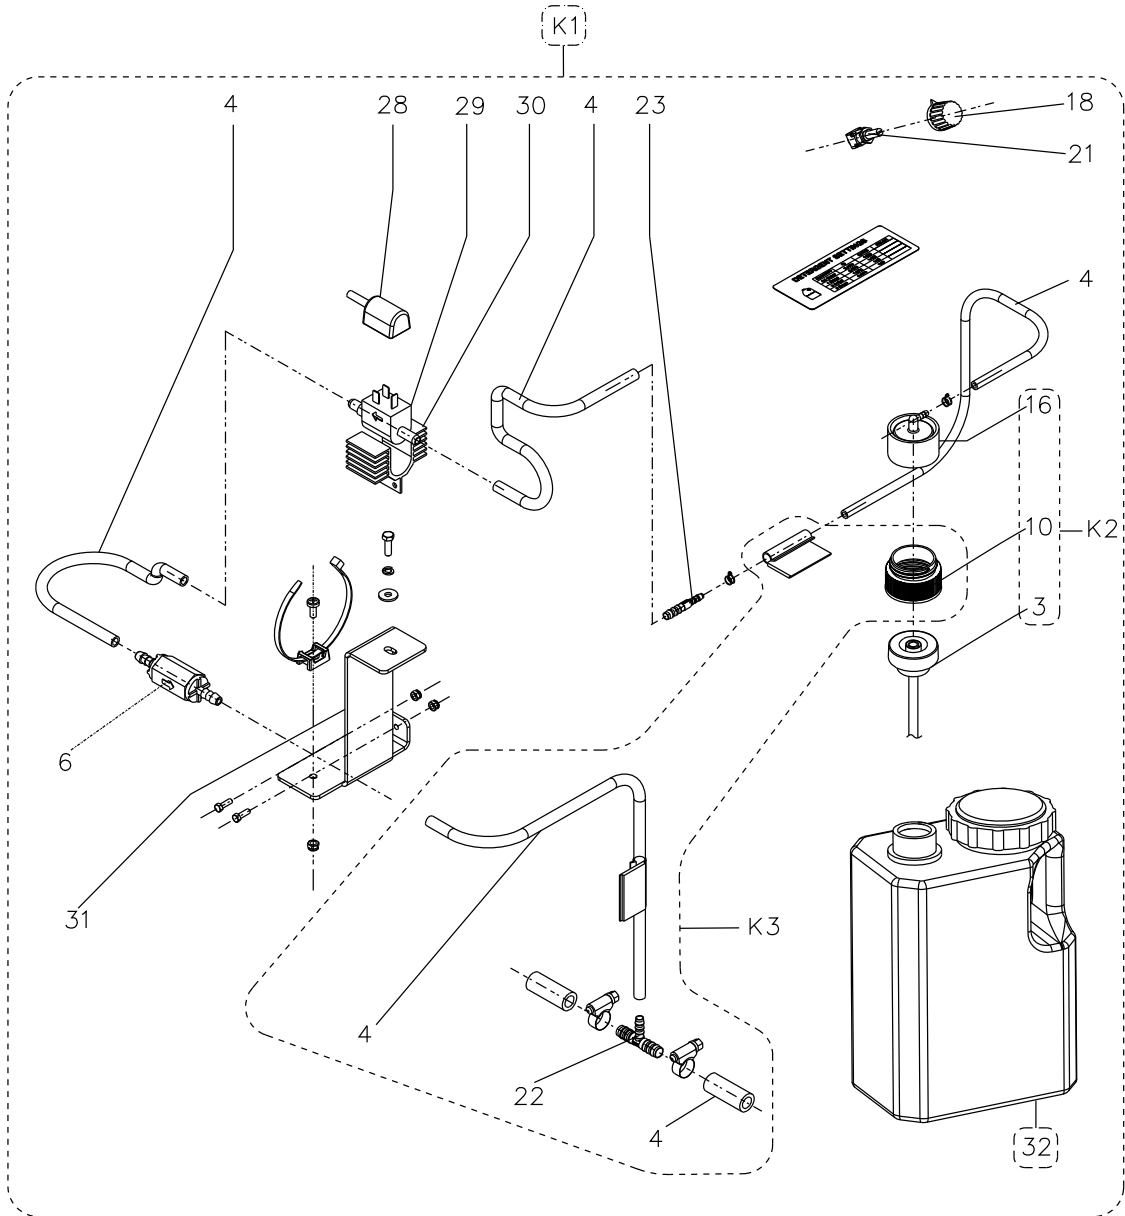

Part Notes:

[1] - TSB-FC-2019-025 brush circuit breaker

Pos.	Vare-nr	Antal	Beskrivelse	Notes
1		4	SCREW M5*14	
2		1	ANTI-SKID PLATE	
3		2	SCREW M8*25	
4		2	SPRING WASHER M8	
5		2	WASHER $\Phi 8 \times \Phi 16.5 \times 1$	
6		1	SPEED CONTROL PEDAL	
7	VR30106	1	LED LAMP COVER LEFT	
8	VR30107	1	LED LAMP COVER RIGHT	
9		2	SCREW M3*8	
10	VR37022	1	LED LIGHT	
11		2	WIRE CLIP	
12		6	SCREW M4*10	
13	VR30108	1	LED LAMP HOLDER LEFT	
14	VR30109	1	LED LAMP HOLDER RIGHT	
15		2	SCREW M6*45	
16		2	SPRING WASHER $\Phi 6$	
17		2	WASHER $\Phi 6 \times \Phi 22 \times 1.5$	
18		1	PEDAL BOX	
K1	VR30110	1	KIT ANTI-SKID PLATE	
K2	VR13300	1	KIT SPEED CONTROL PEDAL	
K3	VR30103	1	KIT LED LIGHT	
K4	VR30111	1	KIT PEDAL BOX	
K5	VR30100	1	PEDAL BOX ASSEMBLY	