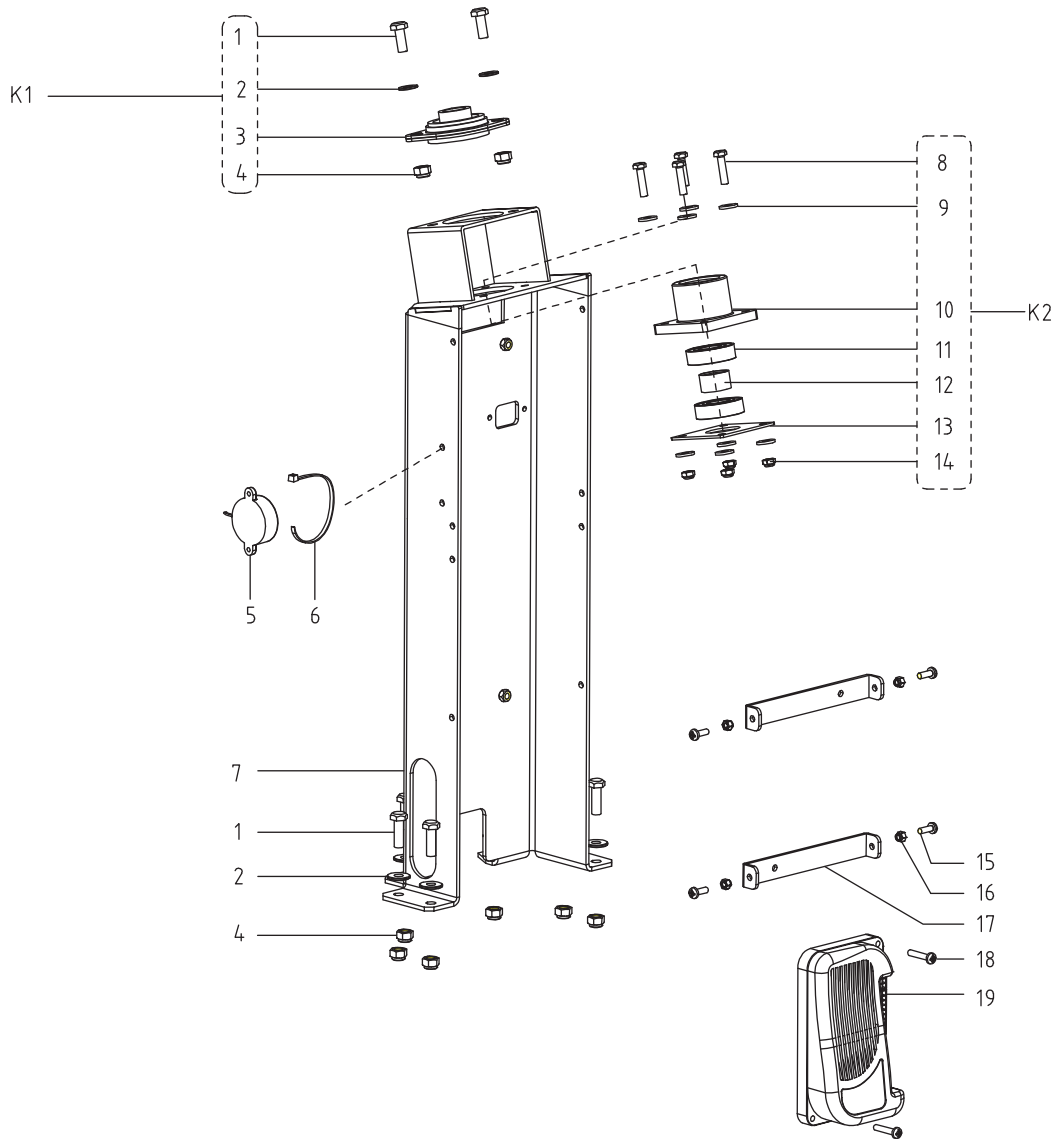

Part Notes:

- [1] - Direction control
- [2] - Control housing
- [3] - Front main frame
- [4] - Pedal box
- [5] - Chassis
- [6] - Brush
- [7] - Recovery tank lid
- [8] - Recovery tank
- [9] - Solution assembly
- [10] - Squeegee bracket
- [11] - Squeegee

Pos.	Vare-nr	Antal	Beskrivelse	Notes
K7	VR33008	1	KIT SQUEEGEE LIFT CHAIN	
K8	VR33007	1	KIT SQUEEGEE LIFT	
K9	VR11502	1	KIT BATTERY BRACKET	
K10	VR33009	1	KIT SLIDING PLATE	

Pos.	Vare-nr	Antal	Beskrivelse	Notes
1		1	STEERING WHEEL ROUND LOGO	
2		1	STEERING WHEEL OVAL LOGO	
3		6	BLACK SCREW M5*16	
4		1	STEERING WHEEL	
5		4	SCREW M8*25	
6		4	ELASTIC GASKET Φ 8	
7		1	GASKET Φ 8.4* Φ 26.3	
8	VR10034	1	LOCK CONE BLOCK	
9	VR34014	1	STEERING WHEEL AXIS SHEATH	
10	VR34007	1	ABOVE SHAFT	
11	VR11308	2	RETAINING RING	
12		6	SCREW M5*8	
13		1	UNIVERSAL JOINT	
14		1	UNDER SHAFT	
15		2	GASKET Φ 8	
16		1	BRARING	
17	VR11302	1	PINION	
18		1	GASKET Φ 8.4*26*2	
K1	VR34040	1	KIT STEERING WHEEL LOGO	
K2	VR34041	1	KIT STEERING WHEEL	
K3	VR10039	1	RUBBER SLEEVE STEERING WHEEL	
K5	VR10040	1	KIT UNIVERSAL JOINT	
K6	VR34043	1	KIT DOWN SHAFT STEERING WHEEL	
K7	VR34044	1	KIT BEARING WITH BRACKET	
K8	VR24086	1	KIT GEAR	

Pos.	Vare-nr	Antal	Beskrivelse	Notes
1		8	SCREW M8*25	
2		8	GASKET Ø8	
3	VR11006	1	BRARING	
4		8	NUT LOCK M8	
5	VR12014	1	BUZZER	
6	RD20652	1	CABLE TIE	
7	VR34006	1	FRONT MAIN FRAME	
8		4	SCREW M6*25	
9		8	GASKET Ø6	
10		1	FIXED BEARING PLATE	
11	VF14075	2	BEARING 6004 2RS	
12		1	BEARING PAD	
13		1	BEARING PRESSURE PLATE	
14		4	NUT LOCK M6	
15		4	SCREW M5*15	
16		4	NUT LOCK M5	
17	VR12007	2	SPEED CONTROLLER FIXED PLATE	
18		2	SCREW M5*25	
19	VR37046	1	SPEED CONTROLLER	
K1	VR34044	1	KIT BEARING WITH BRACKET	
K2	VR24071	1	KIT BEARING BASE	