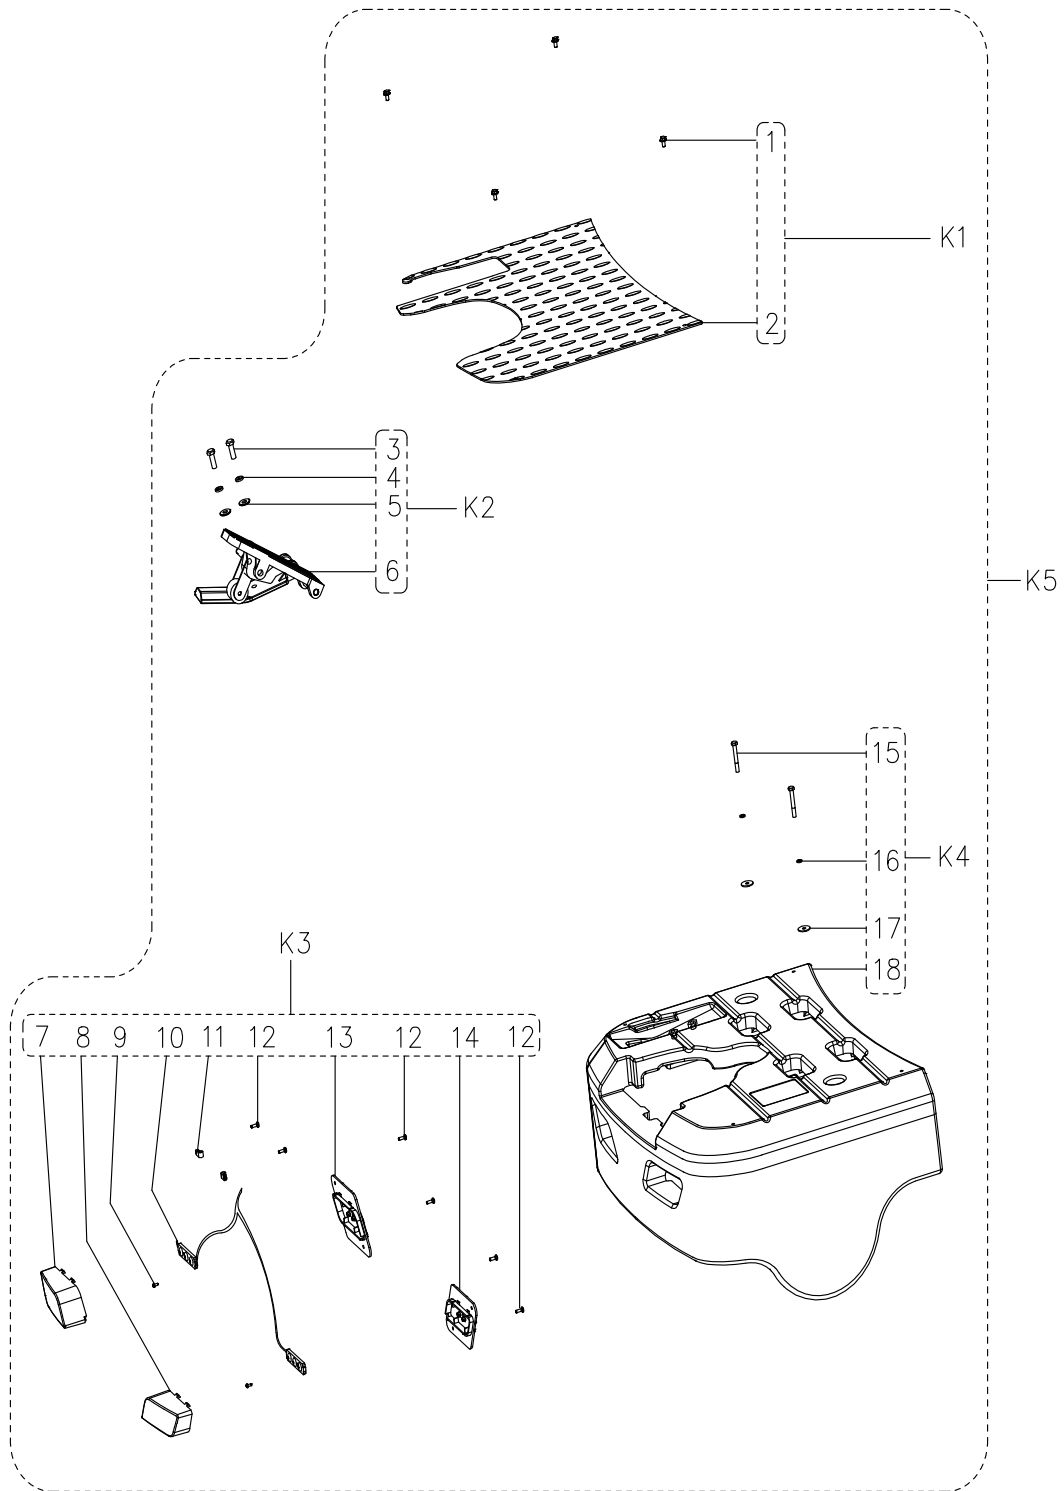

Part Notes:

[1] - TSB-FC-2019-025 brush circuit breaker

Pos.	Vare-nr	Antal	Beskrivelse	Notes
1		4	SCREW M5*14	
2		1	ANTI-SKID PLATE	
3		2	SCREW M8*25	
4		2	SPRING WASHER M8	
5		2	WASHER $\Phi 8 \times \Phi 16.5 \times 1$	
6		1	SPEED CONTROL PEDAL	
7	VR30106	1	LED LAMP COVER LEFT	
8	VR30107	1	LED LAMP COVER RIGHT	
9		2	SCREW M3*8	
10	VR37022	1	LED LIGHT	
11		2	WIRE CLIP	
12		6	SCREW M4*10	
13	VR30108	1	LED LAMP HOLDER LEFT	
14	VR30109	1	LED LAMP HOLDER RIGHT	
15		2	SCREW M6*45	
16		2	SPRING WASHER $\Phi 6$	
17		2	WASHER $\Phi 6 \times \Phi 22 \times 1.5$	
18		1	PEDAL BOX	
K1	VR30110	1	KIT ANTI-SKID PLATE	
K2	VR13300	1	KIT SPEED CONTROL PEDAL	
K3	VR30103	1	KIT LED LIGHT	
K4	VR30111	1	KIT PEDAL BOX	
K5	VR30100	1	PEDAL BOX ASSEMBLY	