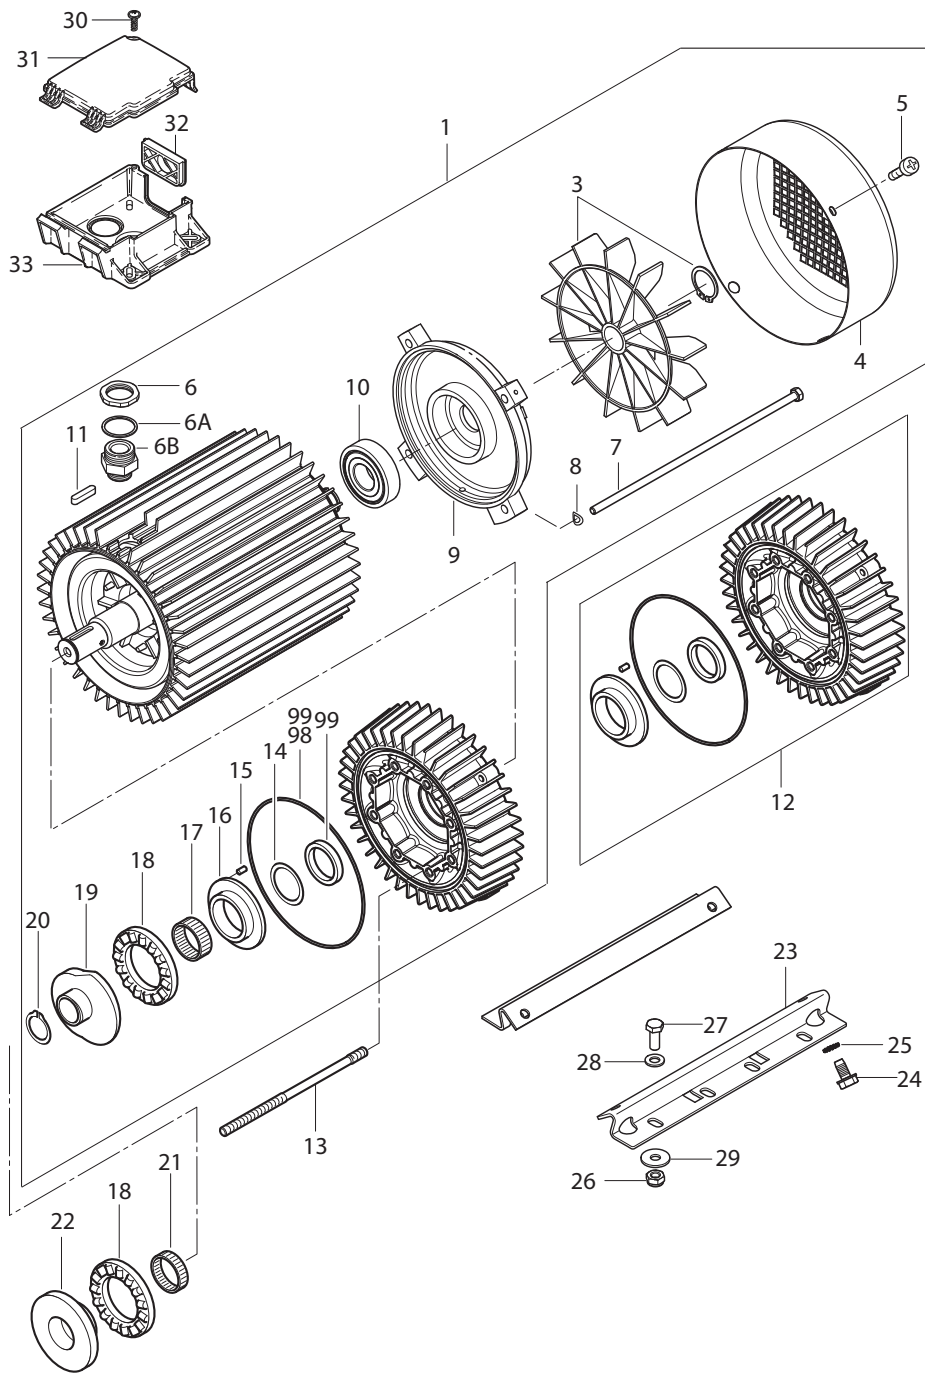

Pos.	Vare-nr	Antal	Beskrivelse	Notes
	31001229	1	OIL ISO 150 ALPHASYN-T 20L	
0	5218433	1	Pumpeolie ISO 150 (1 liter)	
1	107300135	1	MOTOR 6.5KW-230V/440V/50HZ/3PH 6.833DEG	
1	107120751	1	MOTOR 6.5KW 440 220 3 60	
1	107120750	1	Motor 6,5Kw/400-415/230/ 3	
3	107142275	1	FAN AND RETAINING RING	
4	107142276	1	COVER FOR FAN	
5	101814693	2	SCREW M4X 8 EE DIN 7500 A2	
6	20862	1	Møtrik	
6A	103004340	1	Pakning	
6B	107302152	1	Bøsning	
7	31000493	4	STAY BOLT 306 MM	
8	1801182	4	Fjederskive M8	
9	107142277	1	REAR BEARING COVER	
10	31000149	1	Leje, Rf	
11	3200672	1	Feder	
12	107140615	1	Front Bearing Cover Compl Ete	
13	6301368	8	Stagbolt	
14	6100995	1	Skive	
15	6100996	1	Styrestift	
16	107120703	1	Lejeskive	
17	3200656	1	Nåleleje Ina K 40X46X17	
18	3200615	2	Rulleleje	
19	107120710	1	Skråskive 6	[1]
19	107120716	1	Skråskive 12	[2]
20	1802511	1	Seegerring U 28 X 1,5	
21	3200664	1	Nåleleje	
22	107120704	1	Lejeskive	
23	107142071	2	MOTOR BRACKET C3 POSEIDON 7	
24	107140908	4	SPECIAL SCREW M10x20 F. C3 BRACKET SPARE	
25	10204	8	SERRATED LOCK WASHER A10	
26	8952	4	Møtrik Sekskantet M10	
27	1801133	4	Sætskrue M10X25	
28	2767	4	Pakning 10,5X2	
29	4827	4	WASHER 10.5X2.5	
30	10028	4	Skruer	
31	301000782	1	Dæksel	
32	17106	1	Indsats	
33	301000781	1	Elkasse	
98	1119820	1	Rep. sæt olietætning 03	
99	1119570	1	Rep. sæt pakninger C3	

Part Notes:

1. [1] - SC UNO 7P-180/1200 440/3/60 EXPT, SC DUO 7P-180/2400 440/3/60 EXPT
   UNITOR HPC STATIONARY 2P – 180/2400
2. [2] - SC UNO 7P-180/1200 400/3/50 EU, SC DUO 7P-180/2400 400/3/50 EU