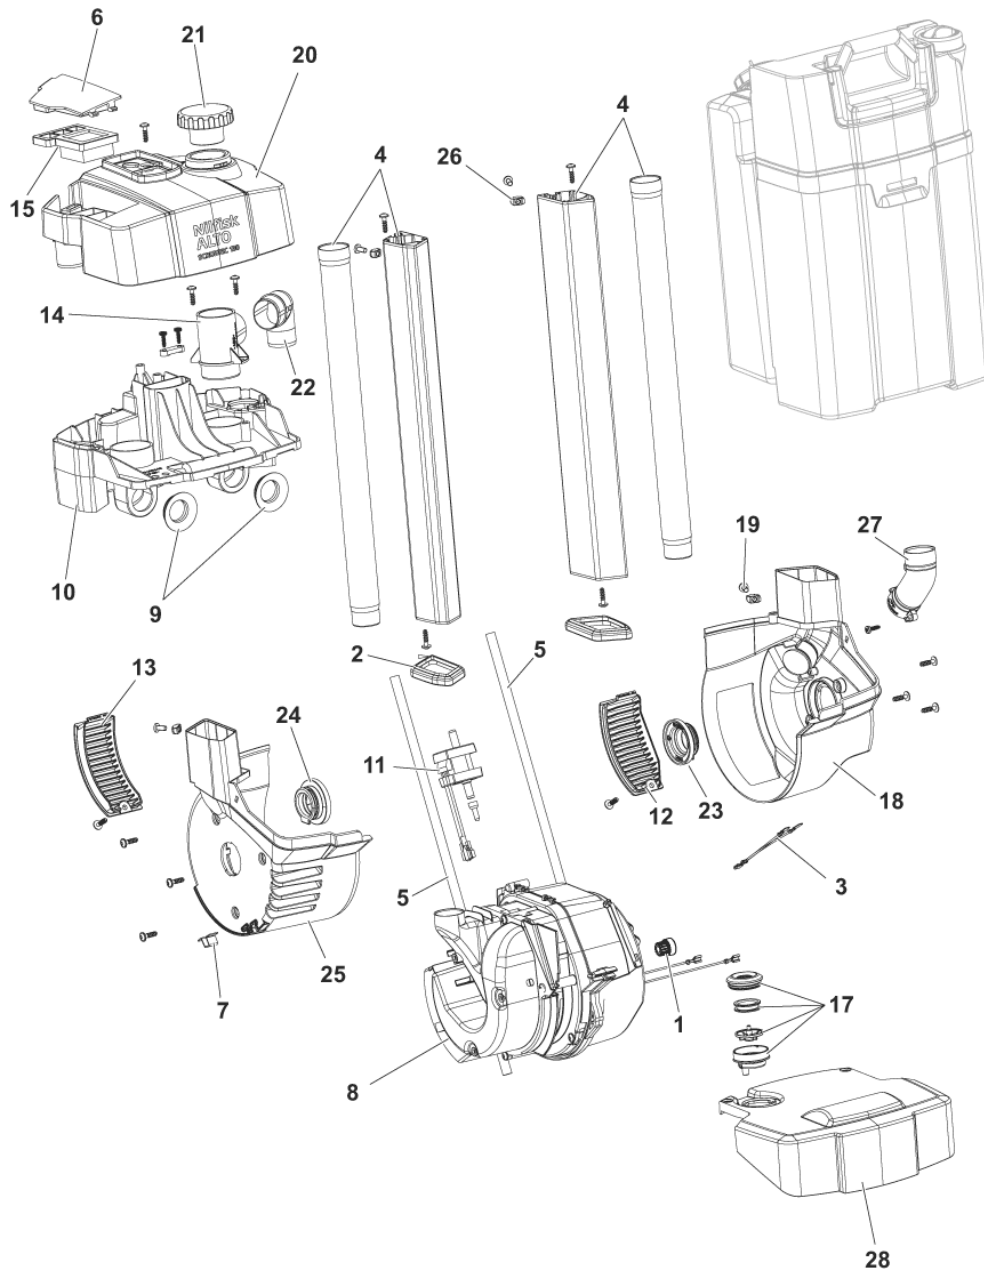

Pos.	Vare-nr	Antal	Beskrivelse	Notes
1	107413535	1	COG WHEEL M3 14T	
2	107414820	2	SEALING LEFT RIGHT	
3	107414814	1	WIRE W.FASTONS	
4	107414816	2	PROFIL ALUMINIUM WITH TUBES	
5	107413523	1	SILICONE HOSE 10X6	
6	107413505	1	LID FOR FILTER JET BLACK	
8	107413507	1	MOTOR HOUSING	[1]
8	107416434	1	MOTOR HOUSING US	[2]
9	107413499	1	GASKET IN/OUT	
11	107413494	1	Doseringspumpe	[3]
11	107416429	1	DOSING PUMP CLARKE	[2]
15	107413496	1	FILTER	
17	107413497	1	Filter & pakning rentvandstank	
19	107413508	1	M5X10 BOLT	
20	107414823	1	TOP COVER WITH LOGO FR	
21	107413486	1	CAP FOR SPOT CLEANING BLACK	
26	107413529	1	T-NUT M5	
27	107413479	1	BEND FOR SUCTION HOSE	
28	107414822	1	TOP COVER BASE SCRUBTEC130	
29	107414825	1	SOUND INSULATION PLATE KIT	[4]
K1	107413474	1	BODY RIGHT JET BLACK	[5]
K2	107413475	1	BODY LEFT JET BLACK	[6]
K3	107413524	1	TOP COVER ALTO SCRUBTEC 130	[7]
K3	107416437	1	TOP COVER CLARKE	[8]

Part Notes:

- [1] - EU VERSION
- [2] - US VERSION
- [3] - EU VERSION - SEE TSB-FC-2016-071
- [4] - NOT SHOWN
- [5] - NOT SHOWN - ITEMS No. 7-13-24-25
- [6] - NOT SHOWN - ITEMS No. 12-18-23-27
- [7] - NOT SHOWN - EU VERSION - ITEMS No. 10-14-20-22
- [8] - NOT SHOWN -US VERSION - ITEMS No. 10-14-20-22