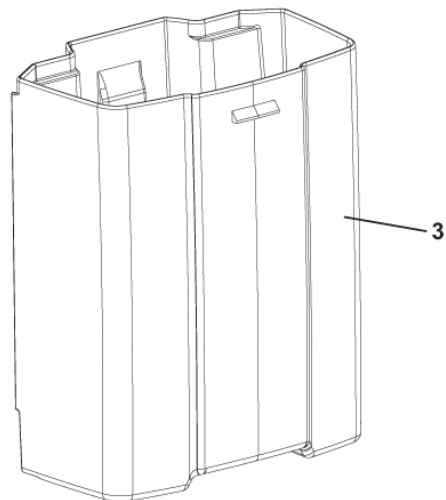

RECOVERY TANK

SCRUBTEC 130 E ALT

2017.11.02

2016.05.24

Pos.	Vare-nr	Antal	Beskrivelse	Notes
1	107413528	1	TOP RECOVERY TANK ALTO BLUE	
2	107413484	1	CAP FOR RECOVERY TANK	
3	107413514	1	RECOVERY TANK ALTO BLUE