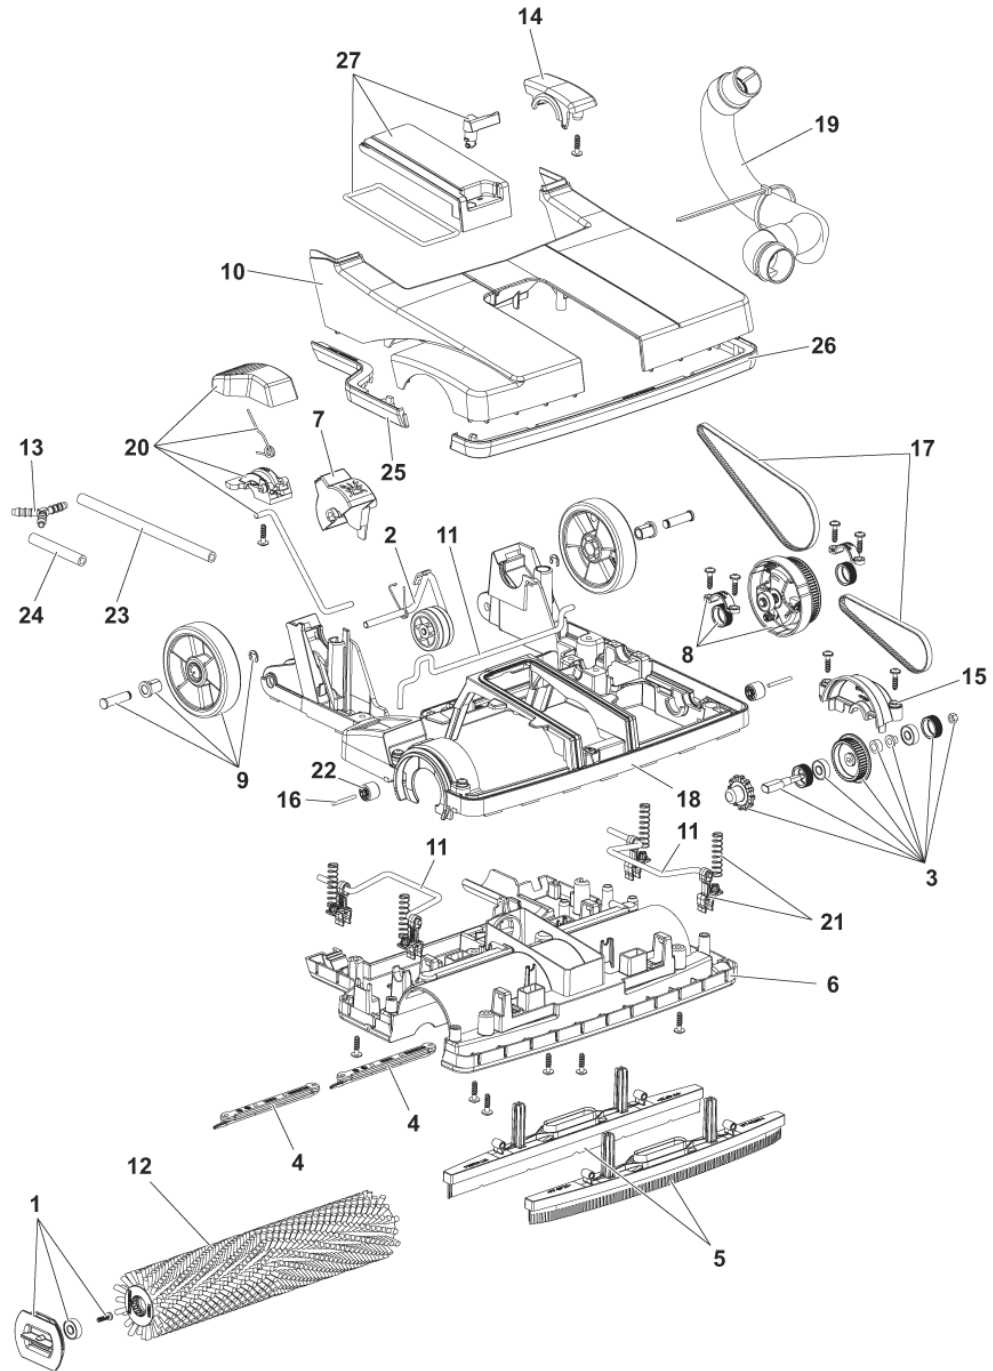

PARTS LIST

2018.01.03

TABLE OF CONTENTS

GENERAL VIEW	1
NOZZLE HEAD	3
BODY	5
SOLUTION TANK	7
RECOVERY TANK	9
HANDLE	11
WIRING DIAGRAM	13
RECOMMENDED PARTS	15

Pos.	Vare-nr	Antal	Beskrivelse	Notes
1		1		[1]
2		1		[2]
3		1		[3]
4	107411864	1	Ekstern sugeslange kit	[4]
5	107418023	1	TUBE HOLDER	
6	107411865	1	Tæppe kit	[5]
7	107414568	1	Opbevaringsnet kit	[5]
8	107413490	1	Aftagelig ledning 10 m	[5]
9	107414842	1	Aftagelig ledning 15 m	[5]
10	107414843	1	DETACHABLE CORD 15M GB	[5]
11	107416428	1	DETACHABLE CORD 10M US	[6]
12	107416424	1	DETACHABLE CORD 15M US	[6]

Part Notes:

- [1] - NOZZLE HEAD
- [2] - BODY
- [3] - HANDLE
- [4] - OPTIONAL
- [5] - OPTIONAL - NOT SHOWN
- [6] - US VERSION - NOT SHOWN

Pos.	Vare-nr	Antal	Beskrivelse	Notes
1	107413503	1	KEY LOCK BRUSH JET BLACK	
2	107413471	1	AXLE HIGHT ADJUSTMENT ROLLER	
3	107413495	1	BRUSH MOUNTING	
4	107413493	2	DOSING BRIDGE	
5	107411867	1	Sugefod kit 321 mm	[1]
5	107411868	1	Tæppe kit sugefod 321 mm	[1]
7	107413522	1	SQUEEGEE PEDAL JET BLACK	
8	107413487	1	CLUTCH OVERLOAD CPL	
9	107413515	1	REAR WHEEL D90 WITH AXLE CPL.	
11	107413520	1	SQUEEGEE LIFTER	
12	107411860	1	Cylinderbørste medium PPL hvid 310 mm	[1]
12	107411861	1	Cylinderbørste hård PPL sort 310 mm	[1]
12	107411862	1	Cylinderbørste mikrofiber 310 mm	[1]
12	107411863	1	Cylinderbørste tæppe 310 mm	[1]
14	107414818	1	BEARING COVER LEFT	
15	107413476	1	BRUSH BEARING COVER	
17	107413477	1	BANDO BELT BRUSH	
19	107413478	1	HOSE AIRCHANNEL	
20	107413512	1	PARKING PEDAL ORANGE	
21	107413521	4	SQUEEGEE LIFTER BODY	
27	107413488	1	COVER FOR SQUEEGEE CHANNEL JET	
K1	107413509	1	NOZZLE HEAD	[2]
K2	107413526	1	TOP COVER CHASSIS ALTO BLUE	[3]