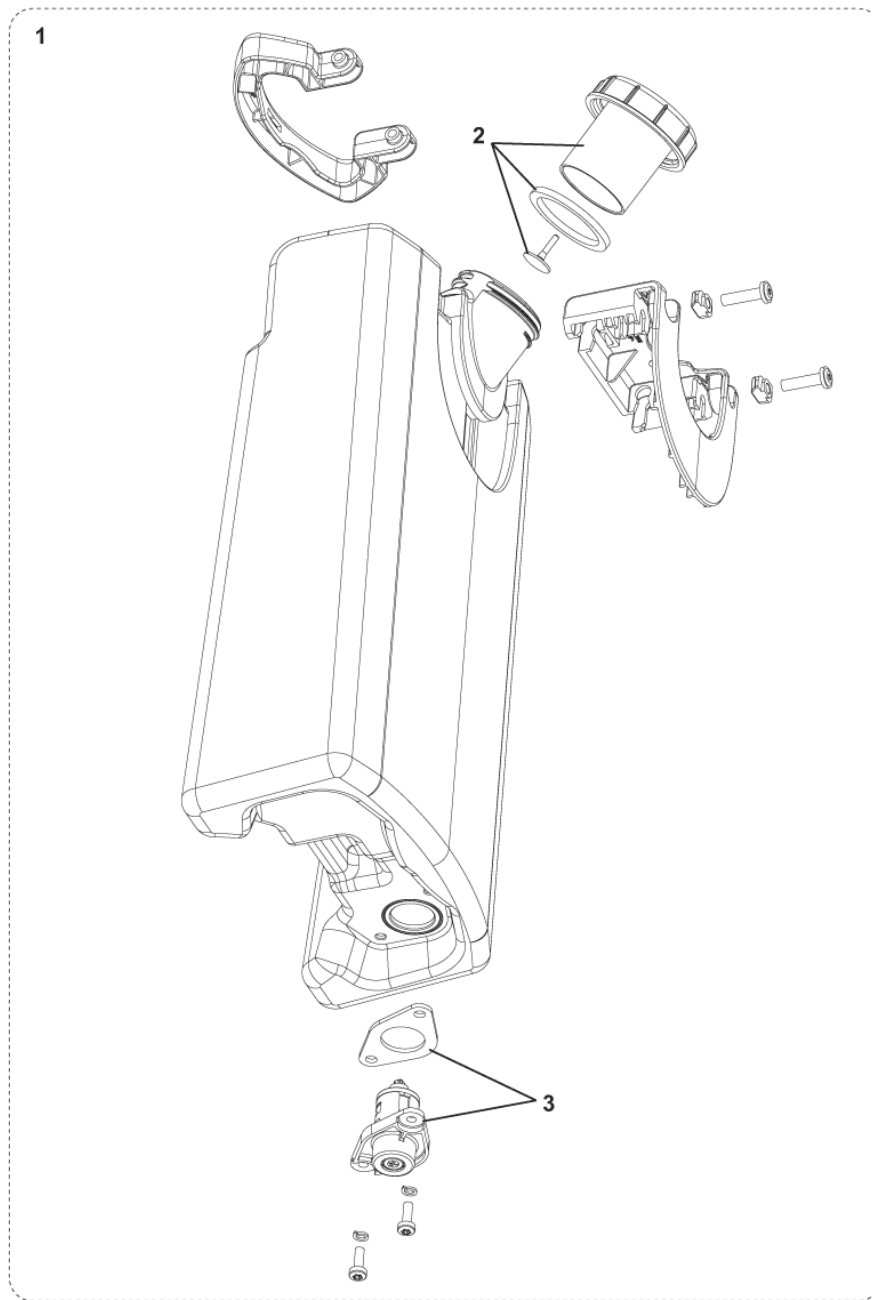

Pos.	Vare-nr	Antal	Beskrivelse	Notes
1	107413518	1	SOLUTION TANK NO LEVEL INDICAT	
2	107413485	1	CAP SOLUTION TANK JET BLACK	
3	107413532	1	VALVE FOR SOLUTION TANK CPL.