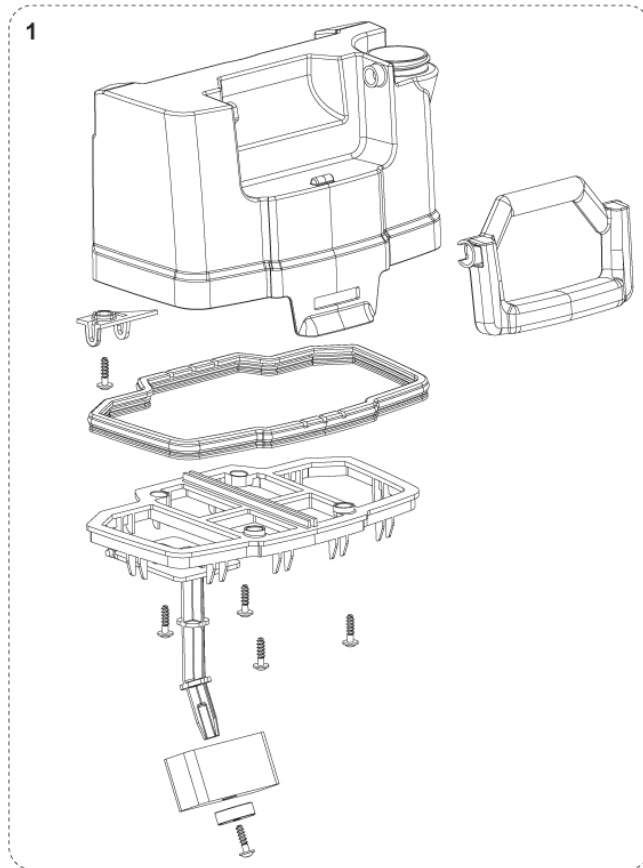

RECOVERY TANK

SCRUBTEC 130 E ALT

2017.11.02

2016.05.24

Pos.	Vare-nr	Antal	Beskrivelse	Notes
1	107413528	1	TOP RECOVERY TANK ALTO BLUE	
2	107413484	1	CAP FOR RECOVERY TANK	
3	107413514	1	RECOVERY TANK ALTO BLUE