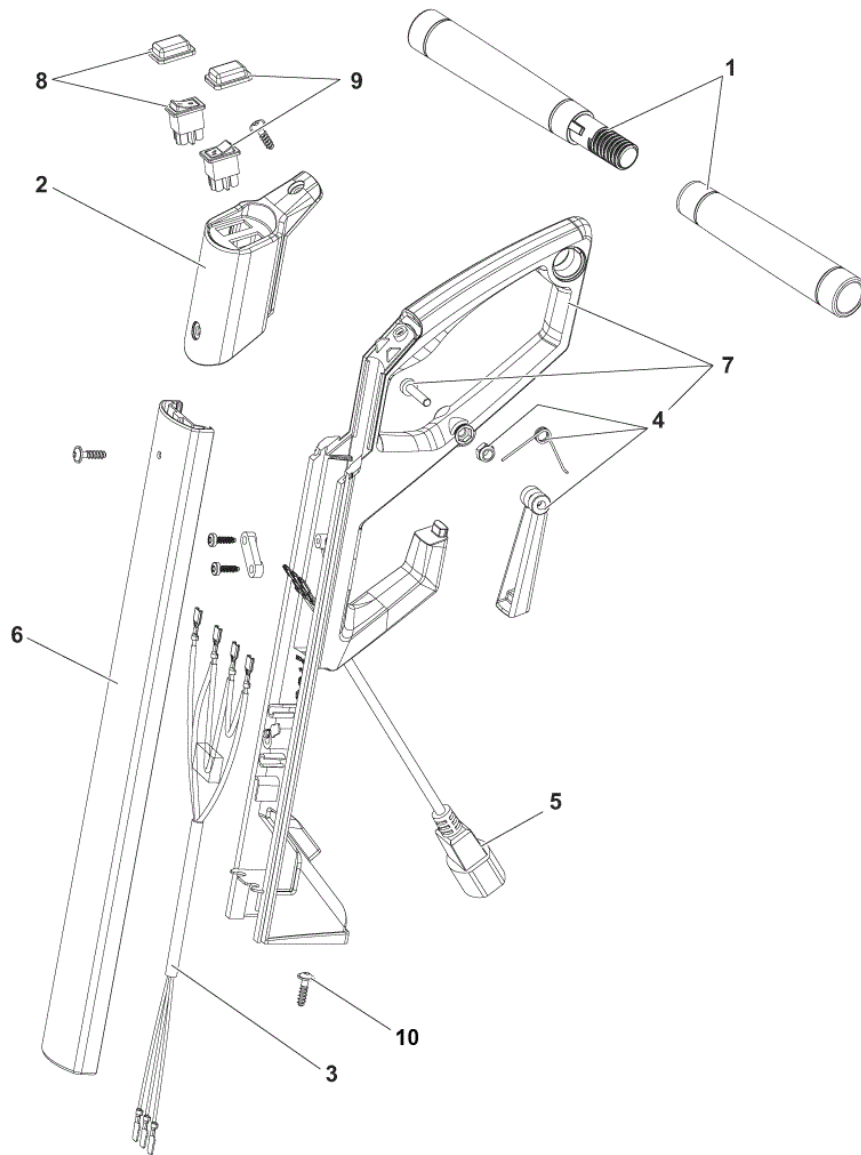

Pos.	Vare-nr	Antal	Beskrivelse	Notes
1	107413518	1	SOLUTION TANK NO LEVEL INDICAT	
2	107413485	1	CAP SOLUTION TANK JET BLACK	
3	107413532	1	VALVE FOR SOLUTION TANK CPL.	

RECOVERY TANK

SCRUBTEC 130 E ALT

2017.11.02

2016.05.24

Pos.	Vare-nr	Antal	Beskrivelse	Notes
1	107413528	1	TOP RECOVERY TANK ALTO BLUE	
2	107413484	1	CAP FOR RECOVERY TANK	
3	107413514	1	RECOVERY TANK ALTO BLUE	

Pos.	Vare-nr	Antal	Beskrivelse	Notes
1	107413470	1	2 håndbetjent håndtag	
1	107417890	1	2-HAND HANDLE KIT PINK	[1]
2	107413531	1	USER INTERFACE COVER ALTO	
2	107416436	1	USER INTERFACE COVER CLARKE	
3	107413482	1	CABLE F.2 SWITCH UI	
4	107413480	1	SPRING FOR HANDLE	
5	107413489	1	DETACHABLE CORD MALE PLUG	[2]
5	107416427	1	DETACHABLE CORD MALE PLUG US	[3]
6	107413472	1	ALUMINUM TUBE HANDRAIL	
7	107413500	1	HANDLE SCRUBBER ALTO	[2]
7	107416432	1	HANDLE SCRUBBER CLARKE	[3]
8	107413516	1	SWITCH MAIN	
9	107413517	1	SWITCH F.PUMP	
10	107141838	1	SCREW K50X18 WN1451 BLACK TORX20	