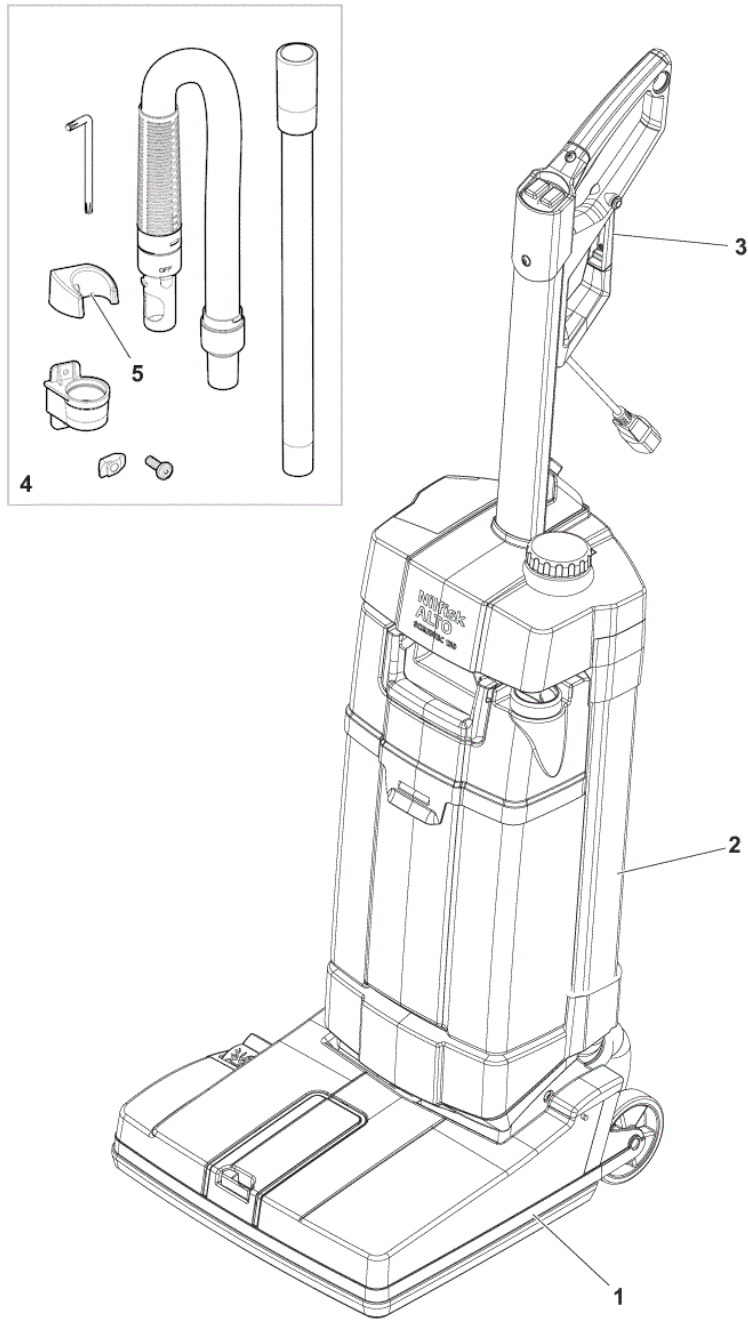

PARTS LIST

2018.01.03

TABLE OF CONTENTS

GENERAL VIEW	1
NOZZLE HEAD	3
BODY	5
SOLUTION TANK	7
RECOVERY TANK	9
HANDLE	11
WIRING DIAGRAM	13
RECOMMENDED PARTS	15

Pos.	Vare-nr	Antal	Beskrivelse	Notes
1		1		[1]
2		1		[2]
3		1		[3]
4	107411864	1	Ekstern sugeslange kit	[4]
5	107418023	1	TUBE HOLDER	
6	107411865	1	Tæppe kit	[5]
7	107414568	1	Opbevaringsnet kit	[5]
8	107413490	1	Aftagelig ledning 10 m	[5]
9	107414842	1	Aftagelig ledning 15 m	[5]
10	107414843	1	DETACHABLE CORD 15M GB	[5]
11	107416428	1	DETACHABLE CORD 10M US	[6]
12	107416424	1	DETACHABLE CORD 15M US	[6]

Part Notes:

- [1] - NOZZLE HEAD
- [2] - BODY
- [3] - HANDLE
- [4] - OPTIONAL
- [5] - OPTIONAL - NOT SHOWN
- [6] - US VERSION - NOT SHOWN

Pos.	Vare-nr	Antal	Beskrivelse	Notes
1	107413503	1	KEY LOCK BRUSH JET BLACK	
2	107413471	1	AXLE HIGHT ADJUSTMENT ROLLER	
3	107413495	1	BRUSH MOUNTING	
4	107413493	2	DOSING BRIDGE	
5	107411867	1	Sugefod kit 321 mm	[1]
5	107411868	1	Tæppe kit sugefod 321 mm	[1]
7	107413522	1	SQUEEGEE PEDAL JET BLACK	
8	107413487	1	CLUTCH OVERLOAD CPL	
9	107413515	1	REAR WHEEL D90 WITH AXLE CPL.	
11	107413520	1	SQUEEGEE LIFTER	
12	107411860	1	Cylinderbørste medium PPL hvid 310 mm	[1]
12	107411861	1	Cylinderbørste hård PPL sort 310 mm	[1]
12	107411862	1	Cylinderbørste mikrofiber 310 mm	[1]
12	107411863	1	Cylinderbørste tæppe 310 mm	[1]
14	107414818	1	BEARING COVER LEFT	
15	107413476	1	BRUSH BEARING COVER	
17	107413477	1	BANDO BELT BRUSH	
19	107413478	1	HOSE AIRCHANNEL	
20	107413512	1	PARKING PEDAL ORANGE	
21	107413521	4	SQUEEGEE LIFTER BODY	
27	107413488	1	COVER FOR SQUEEGEE CHANNEL JET	
K1	107413509	1	NOZZLE HEAD	[2]
K2	107413526	1	TOP COVER CHASSIS ALTO BLUE	[3]