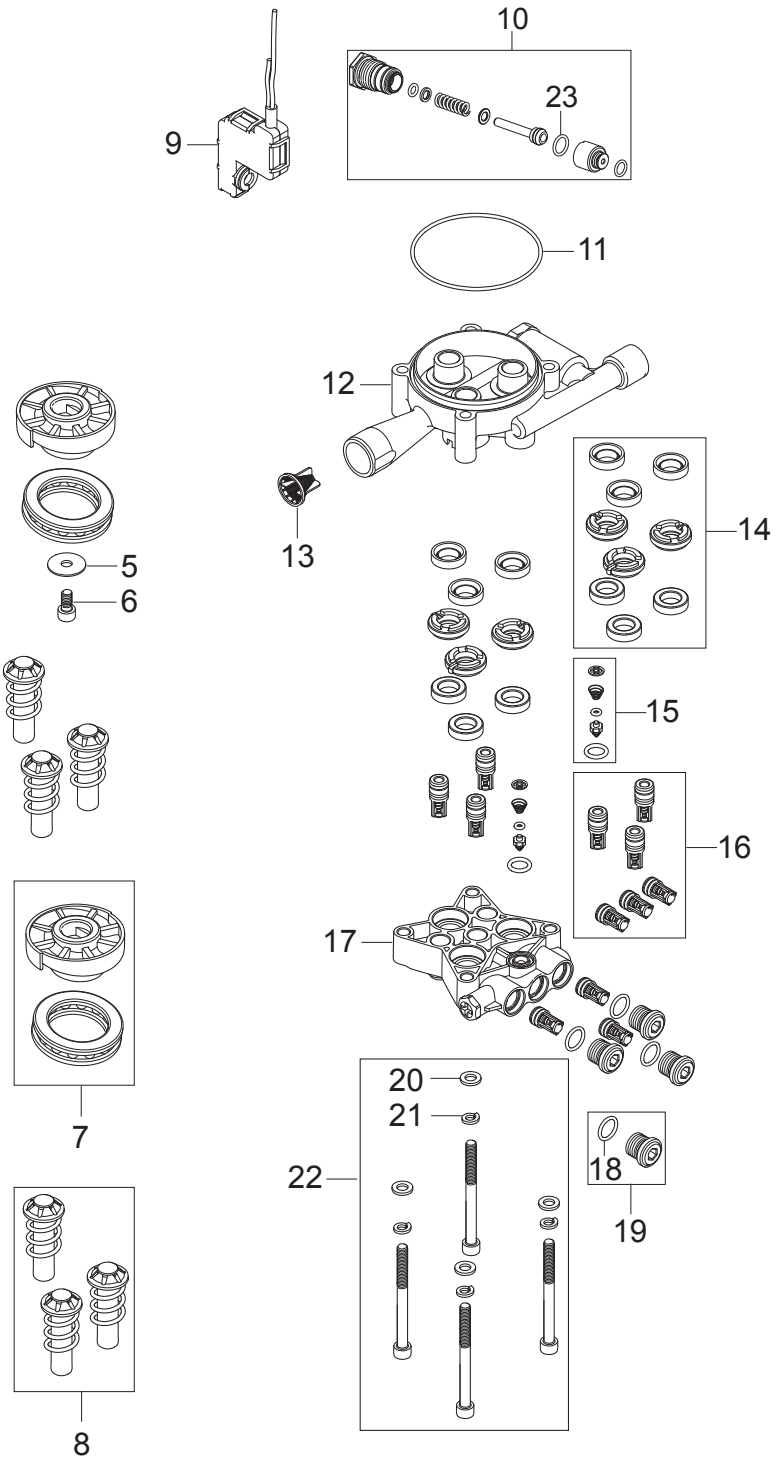

Pos.	Vare-nr	Antal	Beskrivelse	Notes
0	5301425	1	Pumpeolie 46 (1 liter)	
5	127130066	1	Spændeskive Ø22XØ6.4X1.5	
6	4818	1	Bolt M6X20	
7	127440074	1	Skråskive	
8	127440075	1	DIA.12 PUMP PISTON KIT	
9	127440249	1	Micro Switch Box Kit	
10	127440077	1	Start/stop system Kit	
11	127440078	1	o-ring 72x2	
12	127440079	1	Cylinder Block	
13	6528574	1	Filter	
14	127440081	1	Thrust Collar Water Kit	
15	127440082	1	Ventil-Sæt (1 stk.)	
16	127440083	1	Ventil-Sæt	
17	127440084	1	Topstykke	
18	127440085	3	O-Ring 11.7X2.0 Sh90	
19	128500851	3	PRESSURE VALVE PLUG KIT	
20	127500029	4	WASHER	
21	127500050	4	SPRING WASHER	
22	127500071	1	SCREW M6X70 DIN 912 4PCS	
23	128500324	1	O-ring start/stopventil