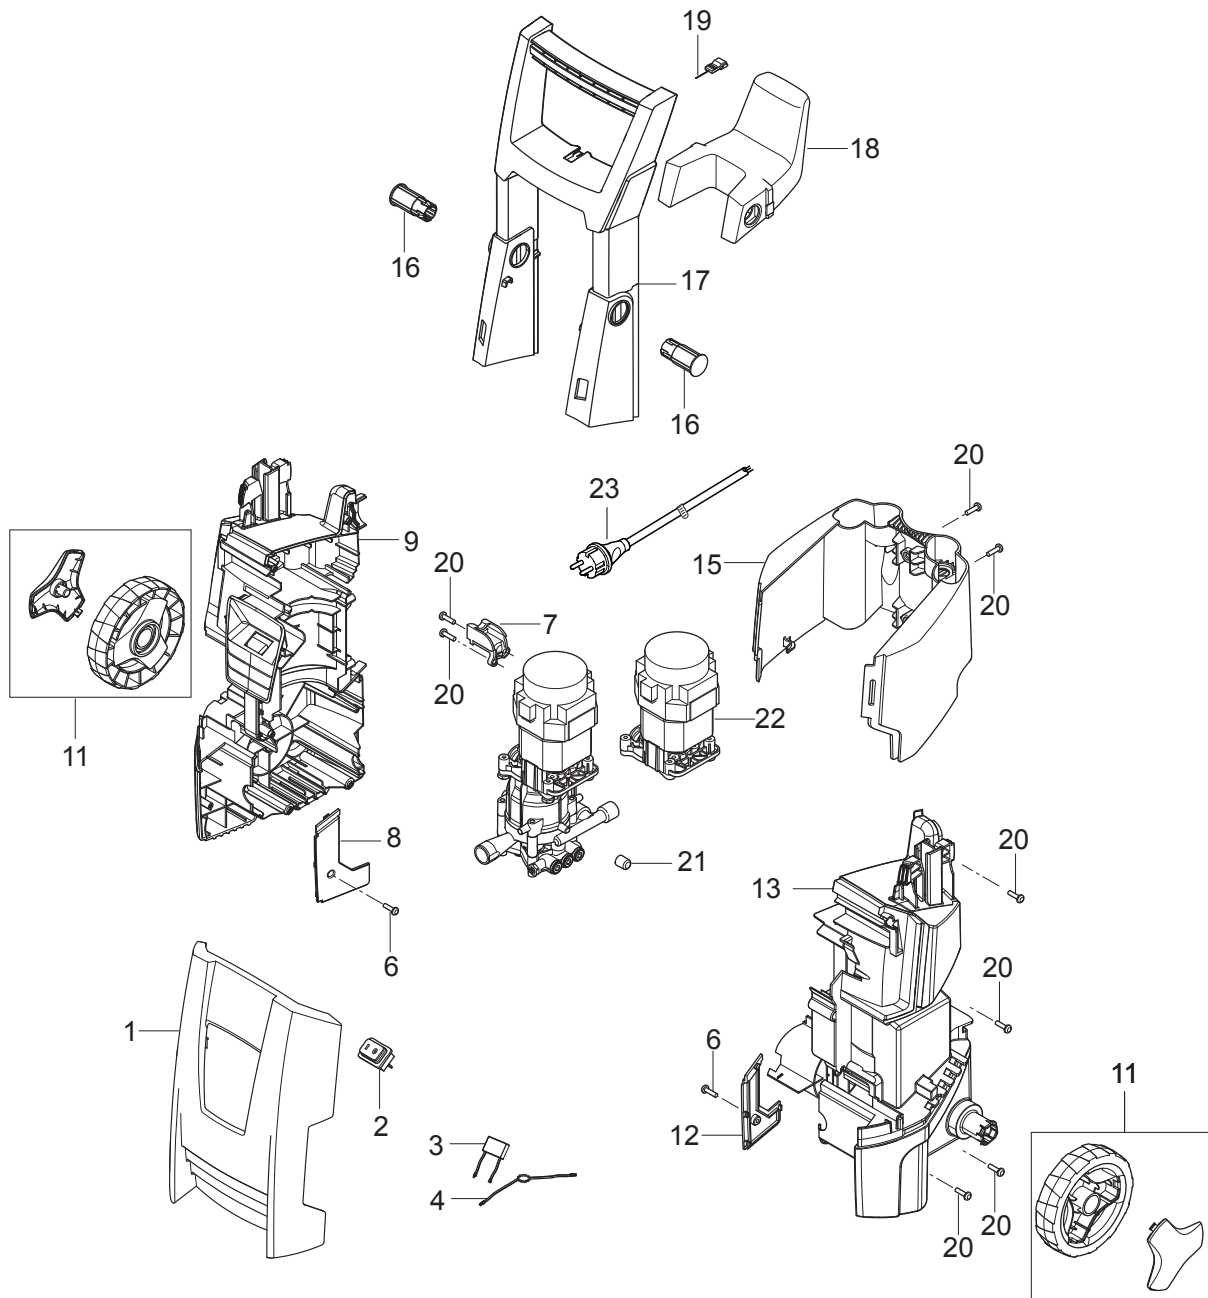

# TABLE OF CONTENTS

---

Overview .....	1
Motor pump .....	3
Accessories C125.4 and C130.2 .....	5

Pos.	Vare-nr	Antal	Beskrivelse	Notes
0	128500894	1	10PCS 4C TOP BOX PCI C125.4	
0	128500891	1	10PCS 4C TOP BOX CAR C125.4	
0	128500871	1	10PCS TOP BOX PCCAR C125.4	
0	128500786	1	BOX 10PCS C-PG 130.2	
0	128500785	1	BOX 10PCS C125.4	
0	128500781	1	10PCS 4C BOX P C125.4 C130.1	
0	128500780	1	10PCS 4CBOX PCAD C120.4 C125.4	
0	128500779	1	10PCS 4C BOX PCA C130.2	
0	128500777	1	10PCS 4CBOX PCDI C120.4 C125.4	
0	128500776	1	10PCS 4C BOX PCD C120.4 C125.4	
0	128500772	1	10PCS 4C BOX PCA C125.4 C130.2	
0	128500766	1	10 PCS 4C BOX PAD C125.4	
0	128500763	1	10 PCS 4C BOX P C125.4 C130.2	
1	128500802	1	FRONT COVER BLUE C125.4	
1	128500803	1	FRONT COVER BLUE C130.2	
1	128500804	1	FRONT COVER BLUE C-PG 130.2	
2	127440198	1	Main Switch	
3	128500492	1	CAPACITOR UNIVERSAL MPX	
4	128500493	1	EMC COIL UNIVERSAL	
6	127440056	2	PLASTIC SCREW M4X16	
7	127440243	1	CABLE RELIEF BLACK	
8	127440096	1	RIGHT LEG COVER BLACK C120.5	
9	128500805	1	RIGHT CHASSIS COMPACT	
10	127440060	2	Kabelholder	
11	127440098	2	Hjul-Sæt (Blå)	
12	127440099	1	LEFT LEG COVER BLACK C120.5	
13	128500806	1	LEFT CHASSIS COMPACT	
15	127440065	1	REAR COVER BLACK	
16	127440184	1	Gennemføring	
17	128500807	1	HANDLE COMPACT	
18	127440068	1	Slangeophæng	
19	6520844	1	Rensenål sort	
20	107141838	12	SCREW K50X18 WN1451 BLACK TORX20	
21	128500029	1	RUBBER MOUNT KIT	
22	128500910	1	MOTOR 1.7KW 230V 50HZ	
23	128500895	1	PVC POWER CABLE INDUCTION EU	
23	128500020	1	POWER CABLE INDUCTION EU	
23	128500021	1	POWER CABLE INDUCTION GB/UK	
23	128500022	1	POWER CABLE INDUCTION AUS NZ	
23	128500477	1	POWER CABLE EU	[1]