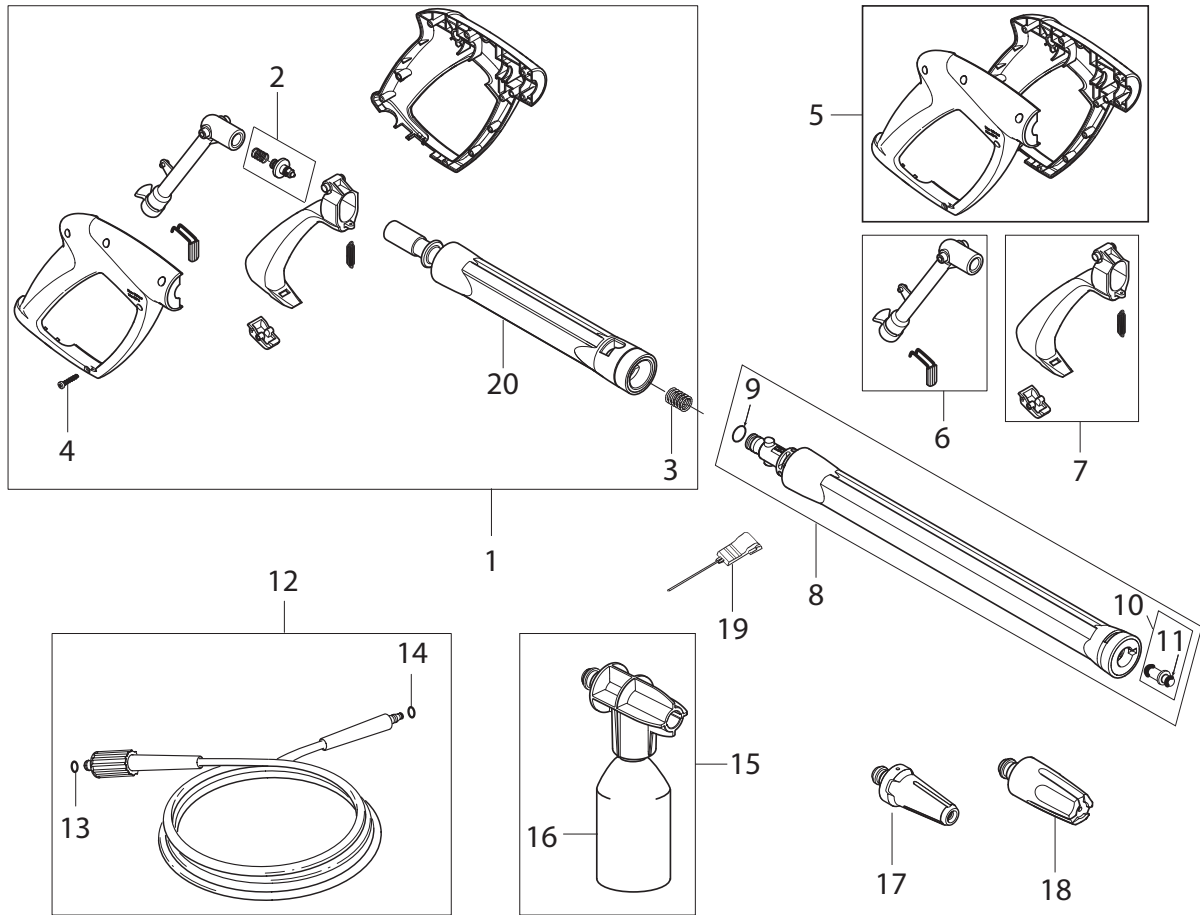

Pos.	Vare-nr	Antal	Beskrivelse	Notes
1	126481132	1	Spulehåndtag G3	
2	126481133	1	Rep. sæt spulehåndtag	
3	126481126	1	Fjeder	
4	101814698	7	Skruer	
5	128500487	1	HAND SHELLS BLACK FOR S0 GUN	
6	128500488	1	PRESSURE TUBE W.SPRING BUTTOM	
7	128500489	1	TRIGGER KIT FOR S0 GUN	
8	126481134	1	Click&Clean mellemrør G3	
9	126481125	1	O-ring til forlængerrør	
10	126481109	1	Lavtryksdyse med o-ringe	
11	3004312	1	O-ring	
12	128500858	1	Højtryksslange 8 m DN6	
13	3001211	1	O-ring 9,6 x 2,4 Nitril	
13	6411218	1	O-ringe (10 stk. i pose)	
14	3004304	1	O-ring	
15	128500077	1	Click&Clean skumsprayer med dunk	[1]
16	5300411	1	Dunk til skumsprayer	
17	128500298	1	Click&Clean Powerspeed dyse	
18	126481116	1	Click&Clean Tornado PR dyse (gul)	
19	6520844	1	Rensenål sort	
20	128500679	1	INTERMEDIATE TUBE S0	
	128500685	1	Click&Clean Uni-vaskebørste	[2]

Part Notes:

1. [1] - Car de Luxe
   128500938 - Super Foam Sprayer (2017)
2. [2] - Only A variants