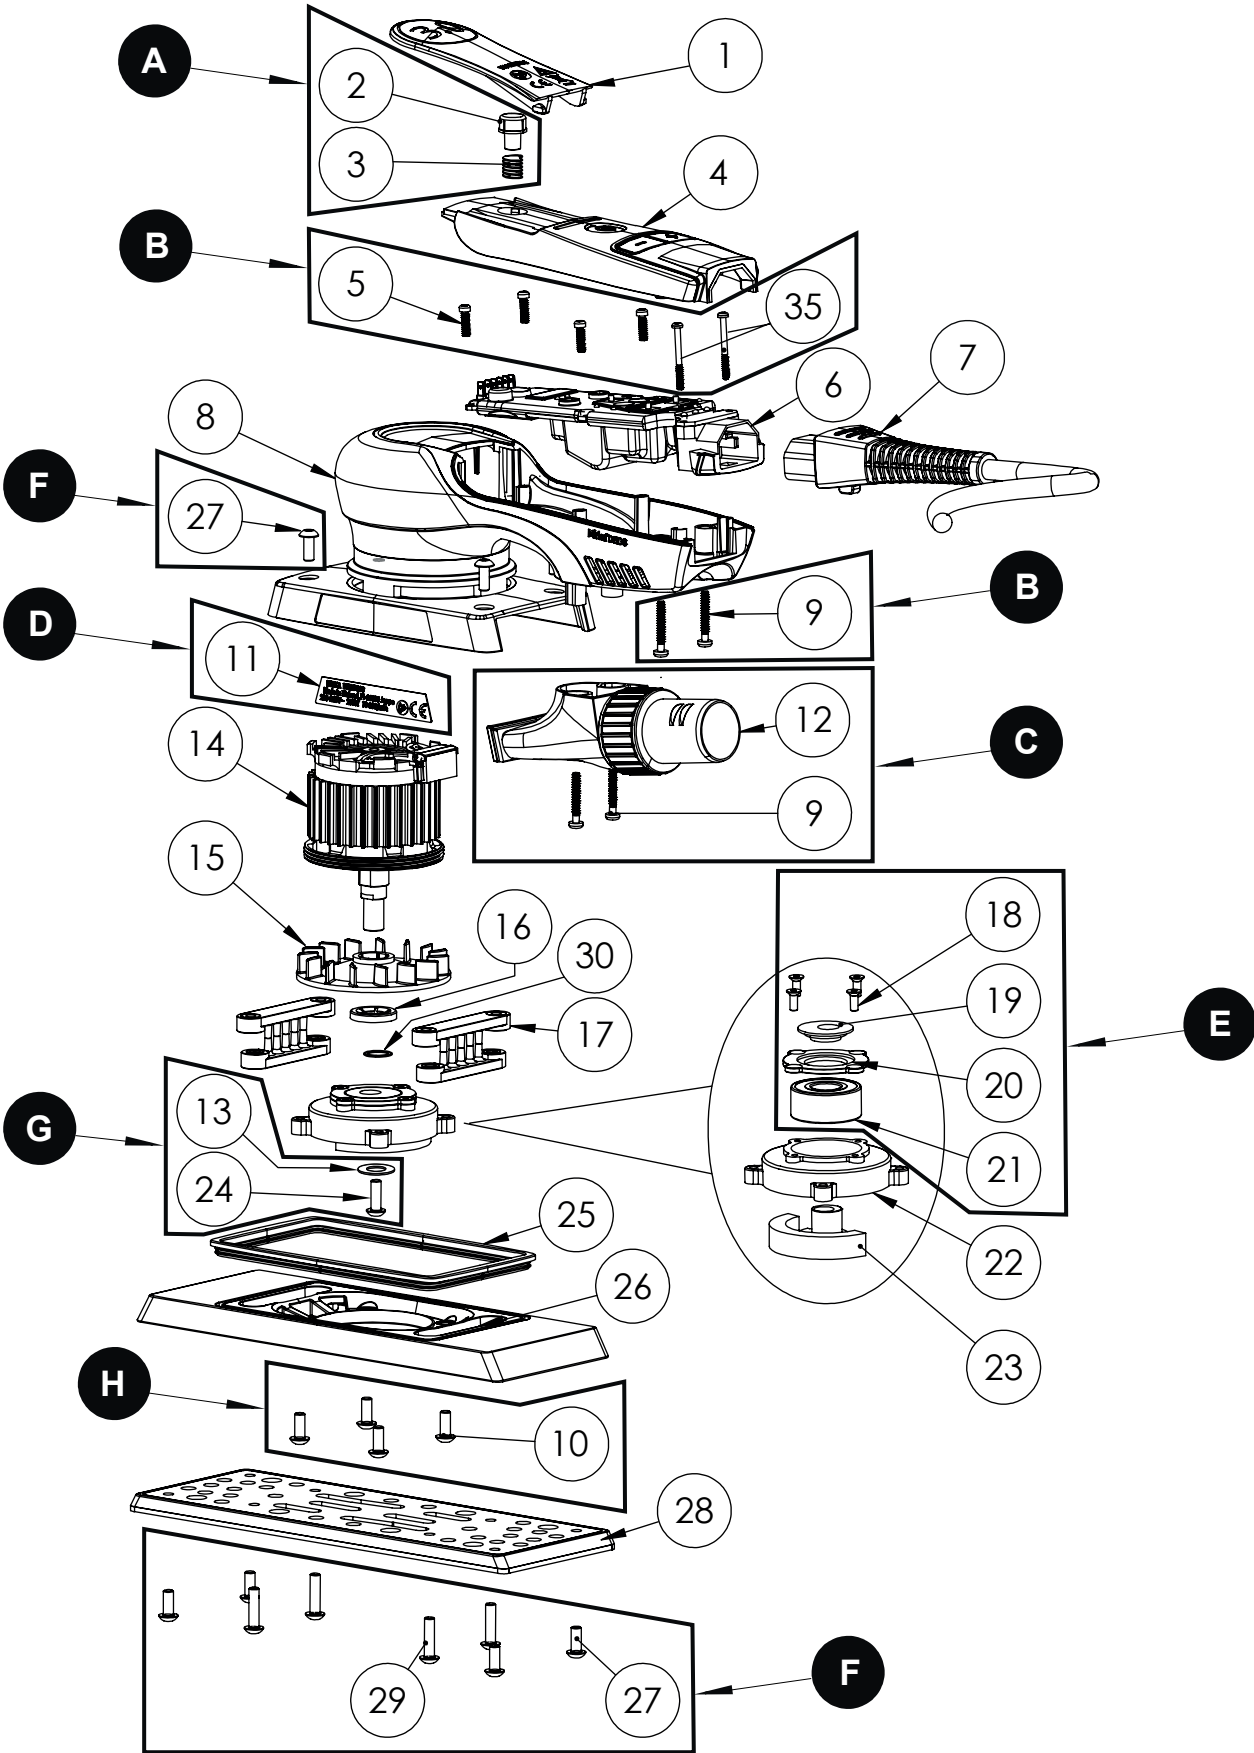

Exploded view of DEOS 70 x 198 mm & 81 x 133 mm (220–240 V)

Updated 16.08.2017

## DEOS Spare part kits (220-240V)

Electrical tool must be serviced by a qualified repair person and in accordance with national requirements.

**Note!** Repairs done by non-authorized repairer will breach the Mirka warranty

1) Tightening torque 0,6 Nm

2) Tightening torque 1,4 Nm

3) Tightening torque 1,5 Nm

Separate spare parts on next page

4) Tightening torque 25 Nm

\* Spare parts only available to authorized repairers.