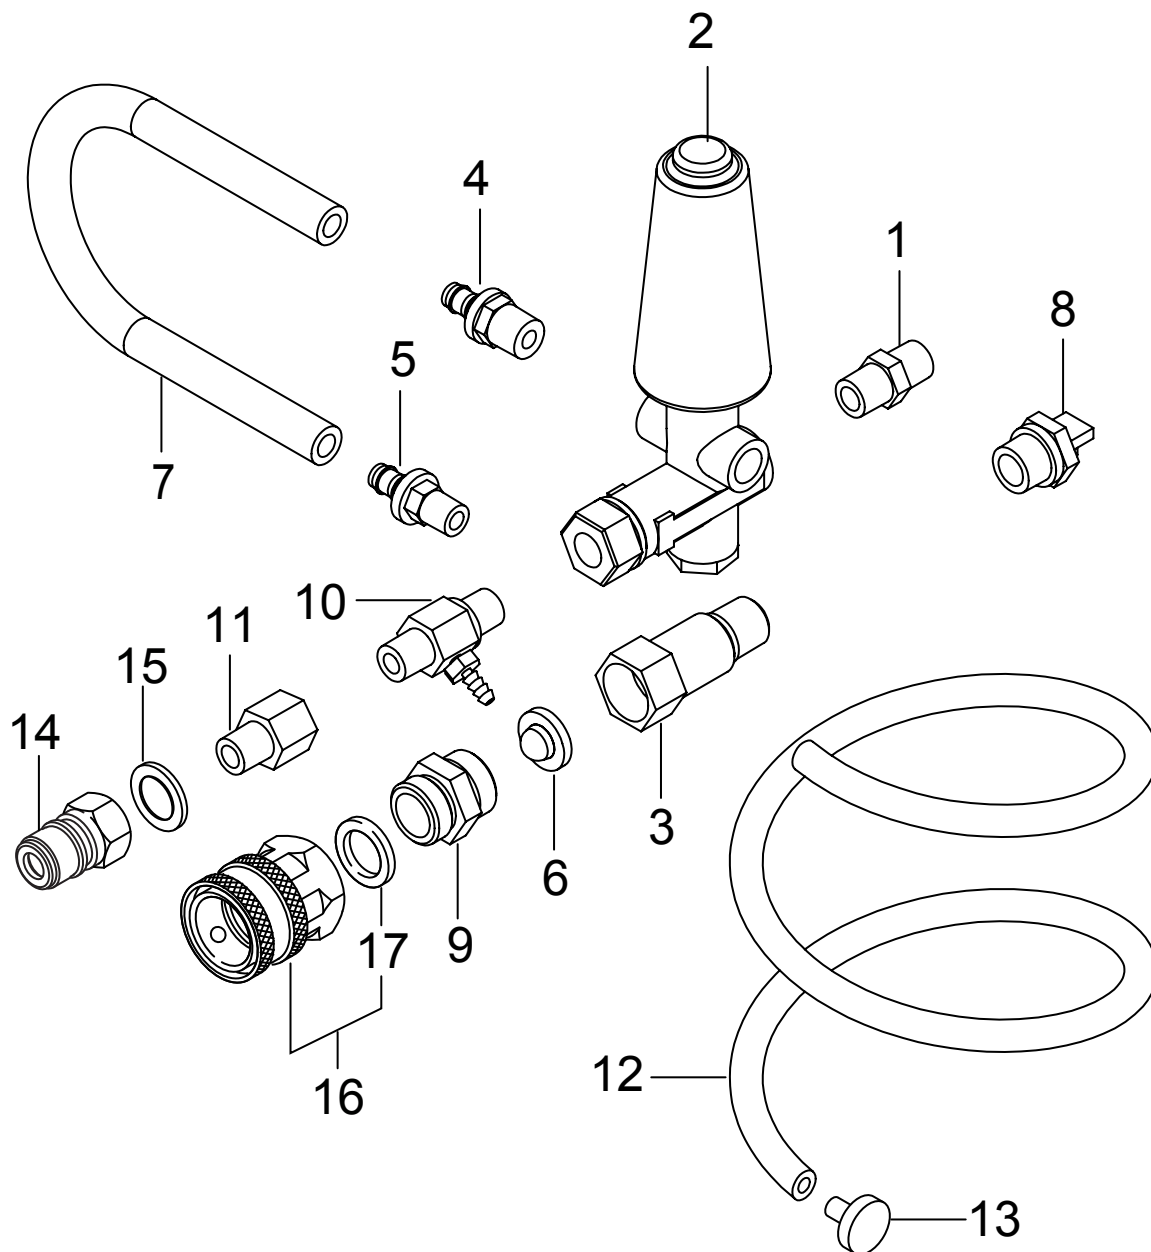

Pos.	Vare-nr	Antal	Beskrivelse	Notes
1	31000785	1	HEX NIPPLE HP 6MPX6MP	
2	31000807	1	UNLOADER 4500 PSI W/EZ	
3	31000801	1	GARDEN HOSE INLET SHORT 1/2 INCH	
4	31000796	1	MALE PO HOSE BARB 3/8MPTX3/8	
5	31000795	1	MALE PO HOSE BARB 1/4MPTX3/8	
6	31000802	1	GHA WASHER/FILTER	
7	31000798	1	HOSE LOCK ON 3/8 INCH X 18 INCH	
8	31000790	1	THERMAL RELIEF 1/2 INCH	[1]
9	31000806	1	FITTING 3/4-14BPX3/4GH	
10	31000784	1	CHEMICAL INJECTOR FIXED 3 TO 5 GMP	
11	31000787	1	ADAPTER 3/8 BSPPX3/8 FPT	
12	106408243	1	HOSE 1/4INCH TRANSPARENT - 5 METERS	
13	6400240	1	Filter	
14	1600493	1	Ergo højtryk kobling DN10 3/8" han	
15	1801075	1	Tætningskive 3/8"	
16	1602945	1	KEW kobling, indiv. gevind 3/4"	
17	3001237	1	Pakning Ø24,5Xø16X3	

Part Notes:

1. [1] - TSB-PPW-2015-004 Thermal Dump Valve 31000790 POSEIDON 5-51PE+ 5-64PE+
   DE TSB-PPW-2015-004 POSEIDON 5-51PE+, 5-64PE+,31000790, thermisches Ablassventil