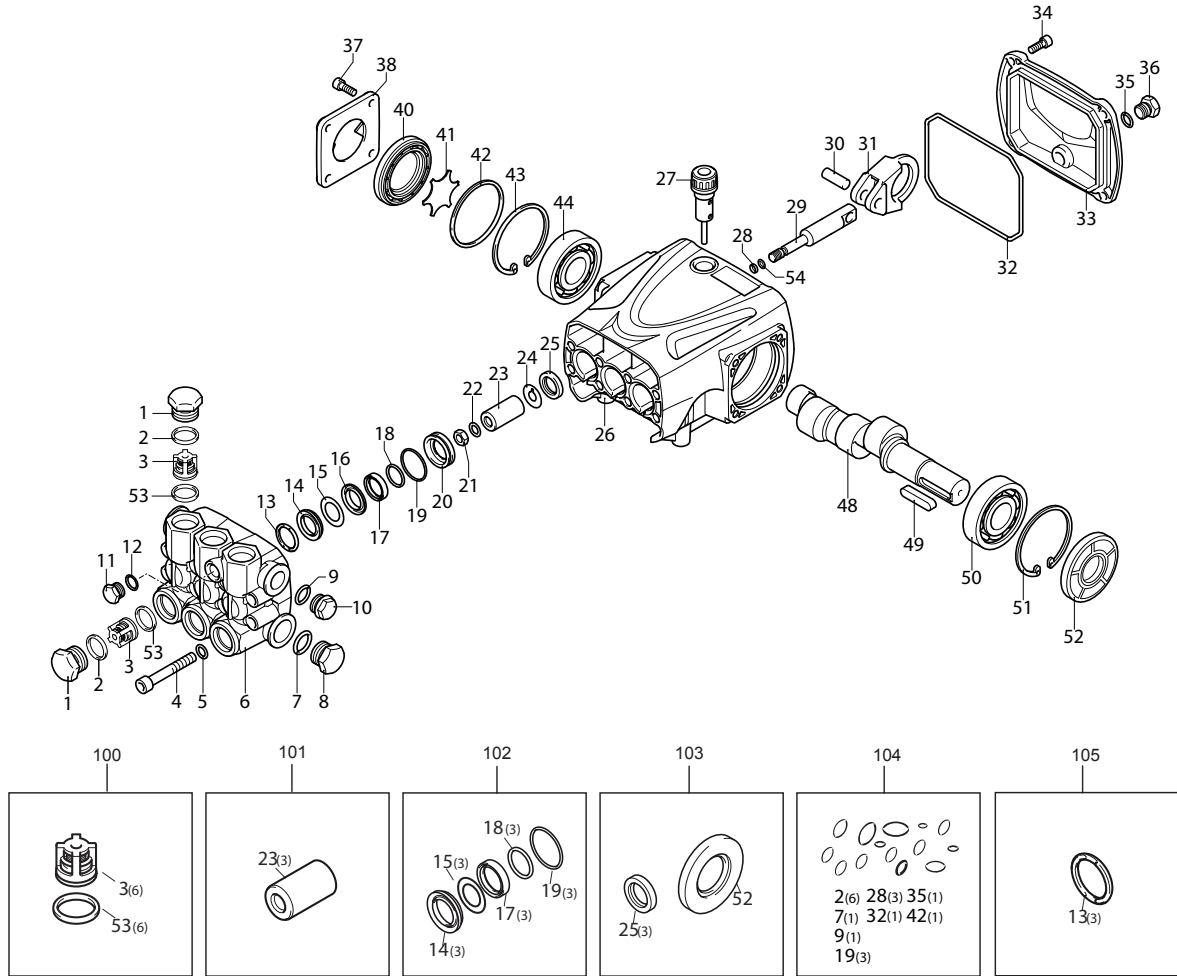

Pos.	Vare-nr	Antal	Beskrivelse	Notes
0	31000821	1	COMPLETE PUMP FOR 5-51	
1	301001137	6	Prop	
2	103004342	6	O-Ring	[1]
3		6	Part of Position 100	
4	31000599	8	SCREW M8X55 UNI 5931	
5	31000620	8	WASHER	
6	31000671	1	CYLINDER HEAD	
7	31000594	1	O-RING Ø17.5X2	
8	31000603	1	PLUG 1/2 INCH	
9	31000597	1	O-RING Ø14X1.78	
10	301001135	1	Prop	
11	301003044	1	PLUG Ø 10.8	
12	301003043	1	O-Ring Ø 10,82X1,78	
13		3	Part of Position 105	
14		3	Part of Position 102	
15		3	Part of Position 102	
16	31000678	3	PISTON GUIDE	
17		3	Part of Position 102	
18		3	Part of Position 102	
19		3	Part of Position 102	
20	31000677	3	PISTON GUIDE	
21	909100177	3	HEXAGON NUT M8/SW13X5	
22	909100178	3	Pakning 8,0X13X0,5	
23		3	Part of Position 101	
24	301001486	3	DISTANCE SPACER	
25		3	Part of Position 103	
26	31000670	1	CYLINDER HEAD	
27	31000605	1	OIL CAP	
28		3	Part of Position 104	
29	31000674	3	PISTON	
30	31000675	3	CONROD PIN	
31	31000673	3	CONROD	
32		1	Part of Position 104	
33	31000672	1	CRANKCASE COVER	
34	31000666	4	SCREW 6X16 DIN 912	
35	301003043	1	O-Ring Ø 10,82X1,78	
36	301003044	1	PLUG Ø 10.8	
37	31000609	4	SCREW M6X16 UNI 5931	
38	31000660	1	FLANGE	
40	31000676	1	OIL INDICATOR	
41	31000680	1	DISC	
42		1	Part of Position 104	
43	31000596	1	SNAP RING 62 UNI 7437	
44	106522478	1	BEARING	
48	31000679	1	CRANKSHAFT - SOLID SHAFT	
49	31000667	1	KEY 8X7X36 UNI 6604-69	
50	106522478	1	BEARING	
51	31000596	1	SNAP RING 62 UNI 7437	
52		1	Part of Position 103	
53		6	Part of Position 100	
54	301002372	3	SUPPORTING RING	
100	31000585	1	VALVE KIT 6 PCS	
101	301001488	1	Rep.Sæt Stempel 3 Stk	
102	31000591	1	WATER SEAL KIT	
103	31000590	1	OIL SEAL KIT 3 PCS	
104	31000592	1	O-RING KIT	
105	301001493	1	KIT SUPPORT RING Ø18 3