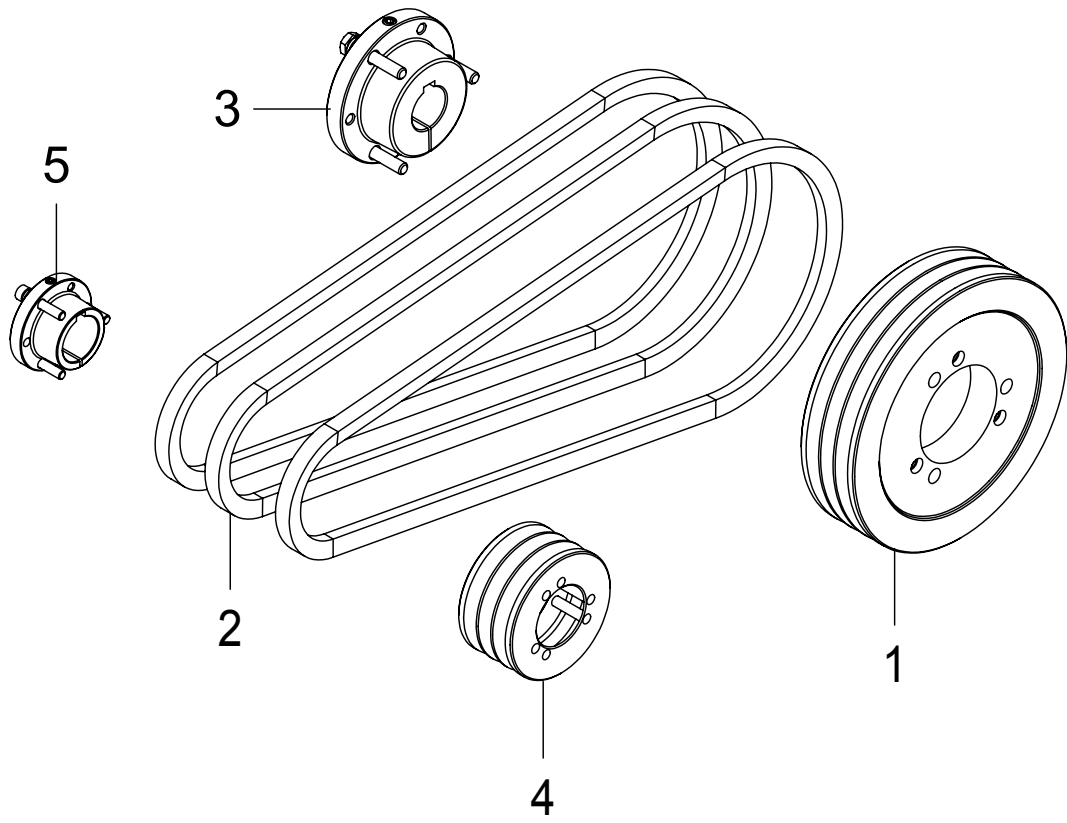

PARTS LIST

2017.06.08

TABLE OF CONTENTS

Chassis	1
Belt and pulley	3
Fittings and unloader	5
Pump_5-51PE	7
Hose reel	10
Default accessories	12
Recommended spare parts	14

Pos.	Vare-nr	Antal	Beskrivelse	Notes
1	31000737	1	BASE BD	
2	31000721	1	FOOT BRACKET FOR UAD/CD	
3	31000681	2	RUBBER FOOT 2-1/2 INCH	
4	31000718	1	HANDLE LONG	
5	31000719	1	HANDLE SHORT	
6	31000756	1	TUBE AXLE 17 3/4 INCH COATED	
7	31000769	1	AXLE 23.50 INCH	
8	31000741	2	AXLE LOCK	
9	31000774	2	WHEEL ASSY 11 INCH	
10	31000725	2	AXLE END CAP 3/4 INCH METAL	
11	31000722	1	EYEBOLT 3/8X2 INCH	
12	31000688	1	COLD SHUT	
13	31000707	1	ANCHOR BRACKET UAB	
14	31000738	1	BELT GUARD BACK UAB	
15	31000739	1	BELT GUARD UAB	
16	31000716	1	PUMP RAIL SET AR RK RKA	
17	31000740	1	ANGLE BOLT 3/8X3 INCH WITH NUT	
18	31000686	5	GROMMET BLACK FOR 3/16 METAL	
19	31000702	2	BOLT 3/8 X 1-3/4 INCH	
20	31000706	8	FLAT WASHER USS 3/8	
21	31000712	6	NUT NYLOCK 3/8-16	
22	31000727	8	TINNERMAN NUT 8 UAB	
23	31000715	8	MACHINE SCREW PHILIPS HEAD 8X3/8	
24	31000714	8	WASHER 8 NYLON	
25	31000700	2	BOLT 5/16-24 X 3/4 INCH	
26	31000713	6	LOCK WASHER 5/16	
27	31000710	25	NUT NYLOCK 1/4-20	
28	31000693	8	CARRIAGE BOLT 1/4-20X1	
29	31000692	3	CARRIAGE BOLT 1/4-20X3/4	
30	31000691	6	SAE FLAT WASHER 3/4	
31	31000689	4	BOLT M8 1.25X16MM	
32	31000701	4	BOLT 3/8-16 X 1 INCH	
33	31000698	2	BOLT 1/4-20 X 3/4 INCH	
34	31000704	1	FLAT WASHER USS 1/4	
35	31000704	2	FLAT WASHER USS 1/4	
36	31000781	1	FH MACHINE SCREW 1/4-20X2	
37	31000712	1	NUT NYLOCK 3/8-16	
38	31000705	4	FLAT WASHER USS 5/16	