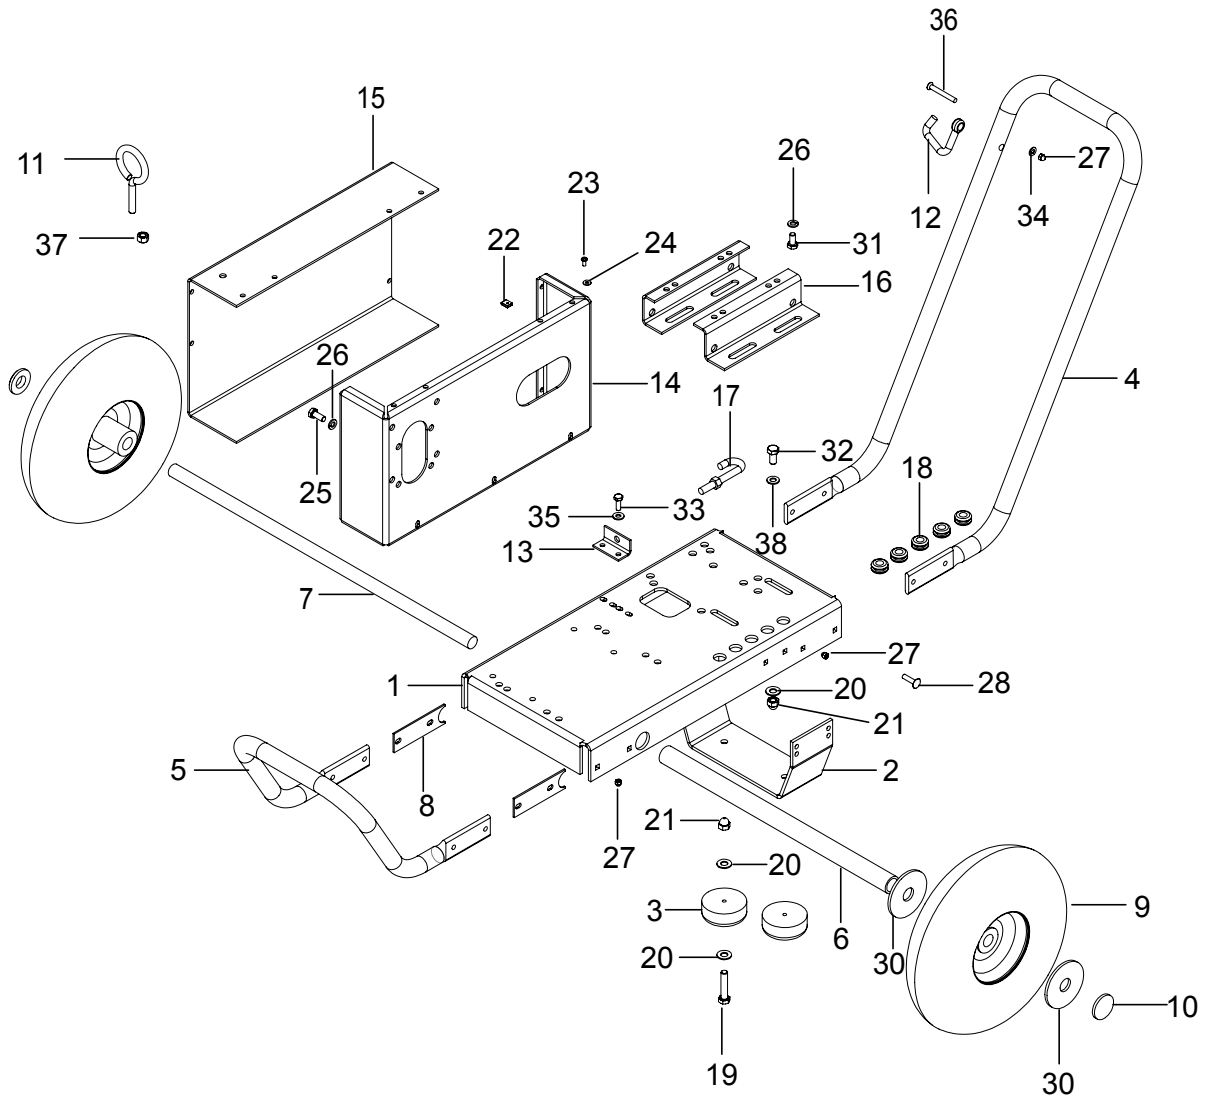

PARTS LIST

2017.06.08

TABLE OF CONTENTS

Chassis	1
Belt and pulley	3
Fittings and unloader	5
Pump_5-51PE	7
Hose reel	10
Default accessories	12
Recommended spare parts	14

Pos.	Vare-nr	Antal	Beskrivelse	Notes
1	31000737	1	BASE BD	
2	31000721	1	FOOT BRACKET FOR UAD/CD	
3	31000681	2	RUBBER FOOT 2-1/2 INCH	
4	31000718	1	HANDLE LONG	
5	31000719	1	HANDLE SHORT	
6	31000756	1	TUBE AXLE 17 3/4 INCH COATED	
7	31000769	1	AXLE 23.50 INCH	
8	31000741	2	AXLE LOCK	
9	31000774	2	WHEEL ASSY 11 INCH	
10	31000725	2	AXLE END CAP 3/4 INCH METAL	
11	31000722	1	EYEBOLT 3/8X2 INCH	
12	31000688	1	COLD SHUT	
13	31000707	1	ANCHOR BRACKET UAB	
14	31000738	1	BELT GUARD BACK UAB	
15	31000739	1	BELT GUARD UAB	
16	31000716	1	PUMP RAIL SET AR RK RKA	
17	31000740	1	ANGLE BOLT 3/8X3 INCH WITH NUT	
18	31000686	5	GROMMET BLACK FOR 3/16 METAL	
19	31000702	2	BOLT 3/8 X 1-3/4 INCH	
20	31000706	8	FLAT WASHER USS 3/8	
21	31000712	6	NUT NYLOCK 3/8-16	
22	31000727	8	TINNERMAN NUT 8 UAB	
23	31000715	8	MACHINE SCREW PHILIPS HEAD 8X3/8	
24	31000714	8	WASHER 8 NYLON	
25	31000700	2	BOLT 5/16-24 X 3/4 INCH	
26	31000713	6	LOCK WASHER 5/16	
27	31000710	25	NUT NYLOCK 1/4-20	
28	31000693	8	CARRIAGE BOLT 1/4-20X1	
29	31000692	3	CARRIAGE BOLT 1/4-20X3/4	
30	31000691	6	SAE FLAT WASHER 3/4	
31	31000689	4	BOLT M8 1.25X16MM	
32	31000701	4	BOLT 3/8-16 X 1 INCH	
33	31000698	2	BOLT 1/4-20 X 3/4 INCH	
34	31000704	1	FLAT WASHER USS 1/4	
35	31000704	2	FLAT WASHER USS 1/4	
36	31000781	1	FH MACHINE SCREW 1/4-20X2	
37	31000712	1	NUT NYLOCK 3/8-16	
38	31000705	4	FLAT WASHER USS 5/16	