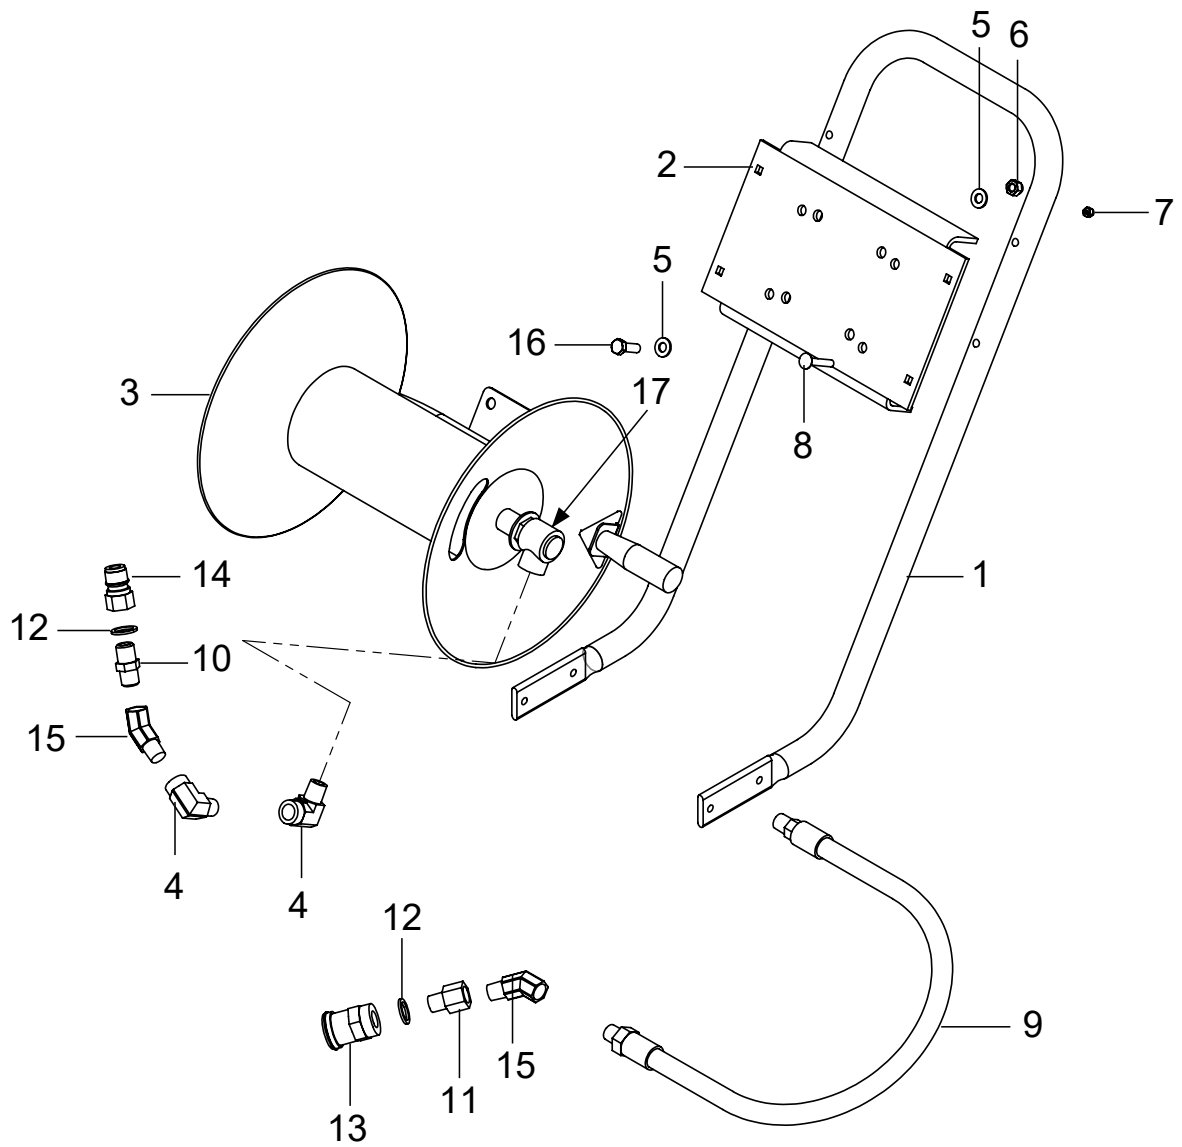

Hose reel

POSEIDON 5-51 PE / MC 5M 225/910 PE PLUS

2017.05.28

2017.05.29

Pos.	Vare-nr	Antal	Beskrivelse	Notes
1	31000823	1	HANDLE LONG	
2	31000824	1	MOUNTING PLATE	
3	31000825	1	HOSE REEL	
4	31000826	2	ELBOW 6MP X 6FP	
5	31000705	8	FLAT WASHER USS 5/16	
6	31000711	4	NUT NYLOCK 5/16-18	
7	31000710	4	NUT NYLOCK 1/4-20	
8	31000694	4	CARRIAGE BOLT 1/4-20X1 1/2 INCH	
9	31000804	1	HOSE ASSY BARE PC5000 BLACK	
10	31000827	1	HEX NIPPLE 6BSPP X 6MP	
11	31000828	1	ADAPTER 3/8 BSPP X 3/8 FPT	
12	31000829	2	SEAL 0.68X0.937X0.083	
13	106402075	1	Ergo højtryksskobling DN10 3/8" hun	
14	1600493	1	Ergo højtryksskobling DN10 3/8" han	
15	31000830	2	ELBOW 3/8F X 3/8M	
16	31000831	4	BOLT 5/16 INCH X 1 INCH	
17	31001098	1	HOSE REEL SWIVEL