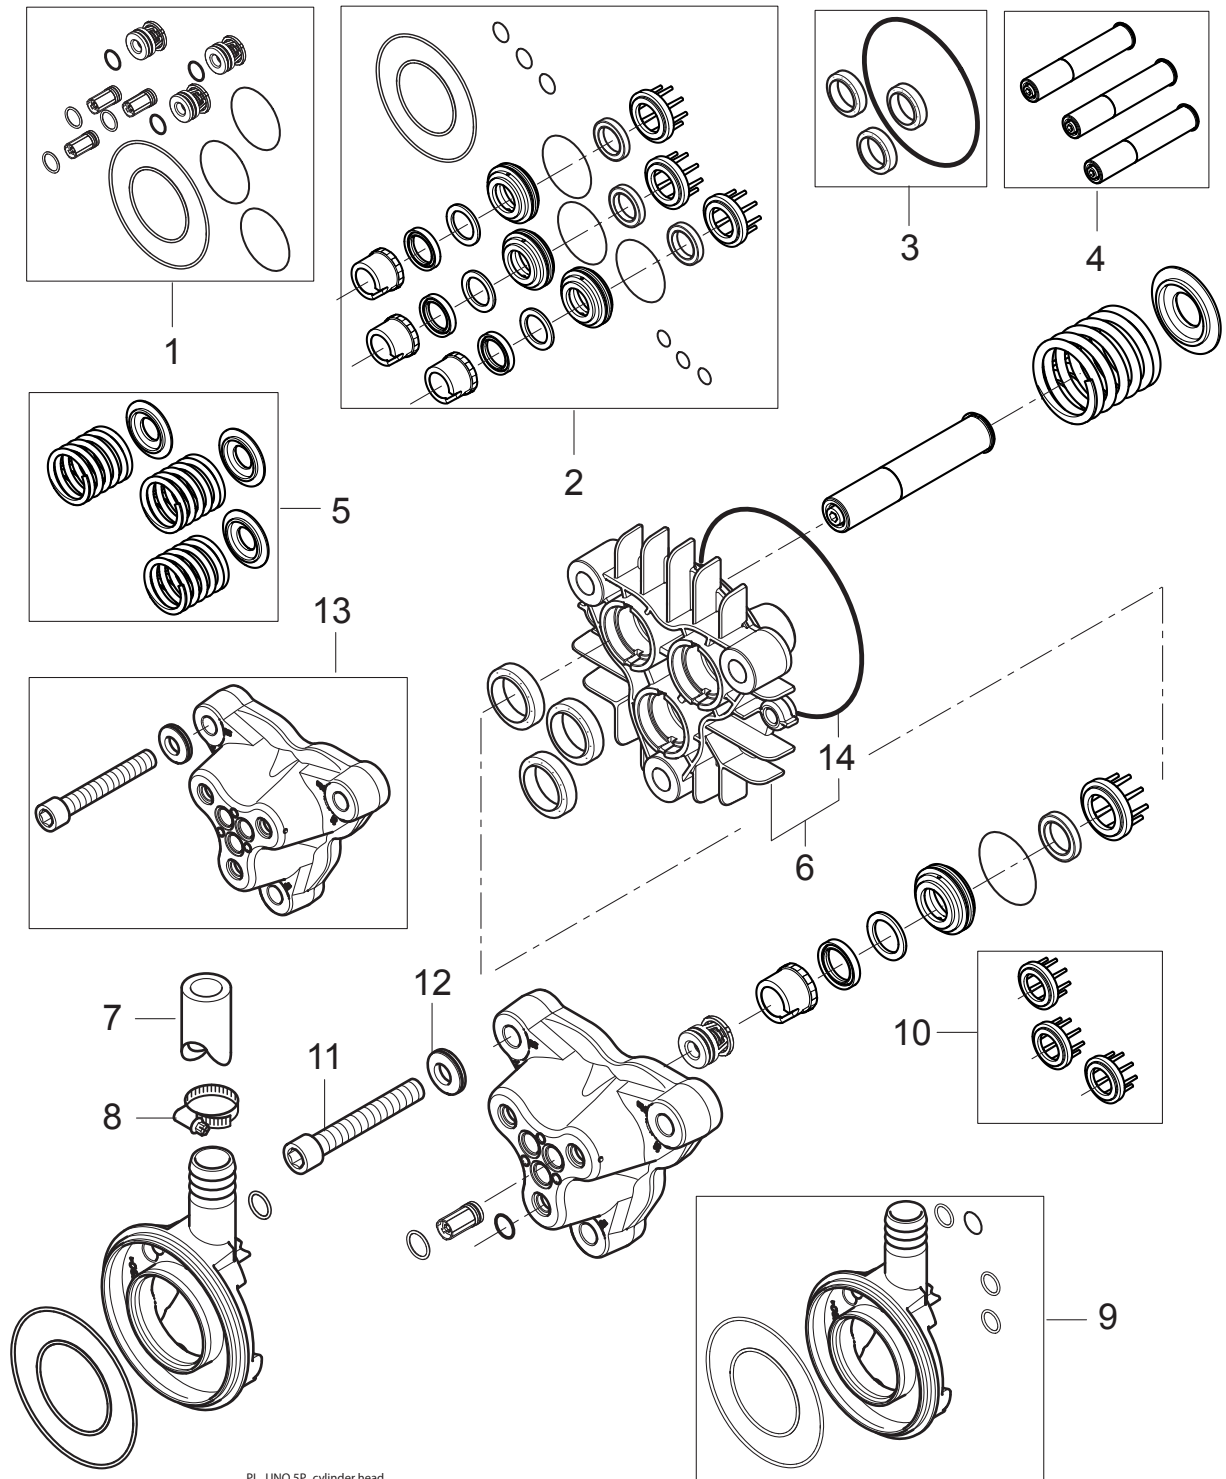

## Part Notes:

- [1] - TSB-PPW-2015-009 SC UNO\_DUO Thermal Relay Setting

PL\_UNO\_5P\_motor\_pump

Pos.	Vare-nr	Antal	Beskrivelse	Notes
0	5218433	1	Pumpeolie ISO 150 (1 liter)	
1	107144126	1	FAN COVER RF	
2	107144125	1	FAN W LOCK RING RF	
3	31000148	1	Rear Bearing Cover Rf	
4	31000149	1	Leje, Rf	
5	19639	1	Fjede A	
6	G120414	1	Olietætningsring 30X47X10	
7	8927	7	HEXAGON HEAD CAP SCREW M10X 35 ISO 4017	
8	107307315	4	PLAIN WASHER 10.5X22X1.25	
9	10204	4	SERRATED LOCK WASHER A10	
10	1800465	4	Møtrik M10	
11	31000505	1	STAY BOLT M8X290 RF	
11	31000504	1	STAY BOLT M8X265 RF	
12	106268022	1	HOSE TAIL KIT	
13	107140882	1	O-RING 15.0 X 3.0 SMS 1586 NBR70	
14	2751	4	HEX. SCREW M8X35 ISO 4017 ZN	
15	107141967	1	D-BEARING COVER COMPLETE NA5.2	
16	3004221	1	O-Ring 16X2	
17	106268023	1	HOSE TAIL OIL KIT	
18	101118174	1	FITTING FOR OIL KIT FOR NA5.2 PA	
19	1805100	1	Spændebånd 8-20 Mm	
20	107141965	1	WOBBLE DISC 10.9 DEG. NA5.2	
21	101118242	1	WOBBLE DISC 10.9 DEG. BEARING KIT NA5.2	
22	107141502	1	SCREW M8 X 20 DIN 7991	
23	101118240	1	BEARING KIT FA PA - NA5.2	
24	301000845	1	GASKET FOR ELECTRIC BOX 100.50X114X1MM N	
25	301000781	1	Elkasse	
26	17106	1	Indsats	
27	301000782	1	Dæksel	
28	10028	1	Skrue	
29	107141954	1	MOTOR 5.5 KW 220/230-400/440/3/50/60 EU	
30	101117839	1	Terminal Plug And Terminal Pins	

PL\_UNO SP\_cylinder head

Pos.	Vare-nr	Antal	Beskrivelse	Notes
1	101118121	1	VALVE KIT - NA5	
2	101118123	1	WATER SEAL KIT W/NEW SUPPORT RING - NA5	
3	107144102	1	Oliemanchet Kit - Na5	
4	101118239	1	PISTON KIT - NA5.2	
5	107144104	1	Fjeder Kit - Na5	
6	107141983	1	CYLINDER BLOCK W/O-RING NA5.2	
7	107307337	1	HOSE 3/4INCH GREY MULTIFLEX AIR 20	
8	8298	2	Spændebånd	
9	101118078	1	WATER INLET KIT FOR NA5	
10	107140919	1	SUPPORT RING NA5 SPARE	
11	107141968	3	CYL.SCREW M12X80 WITH NORDLOCK WASHER	
12	107141969	3	WASHER NLX12SP ?12.5X?19.5X3.5MM	
13	107141985	1	CYLINDER HEAD NA5.2 W. SCREWS WASHERS	
14	107141512	1	O-RING D114 X D1.78 NBR 72	