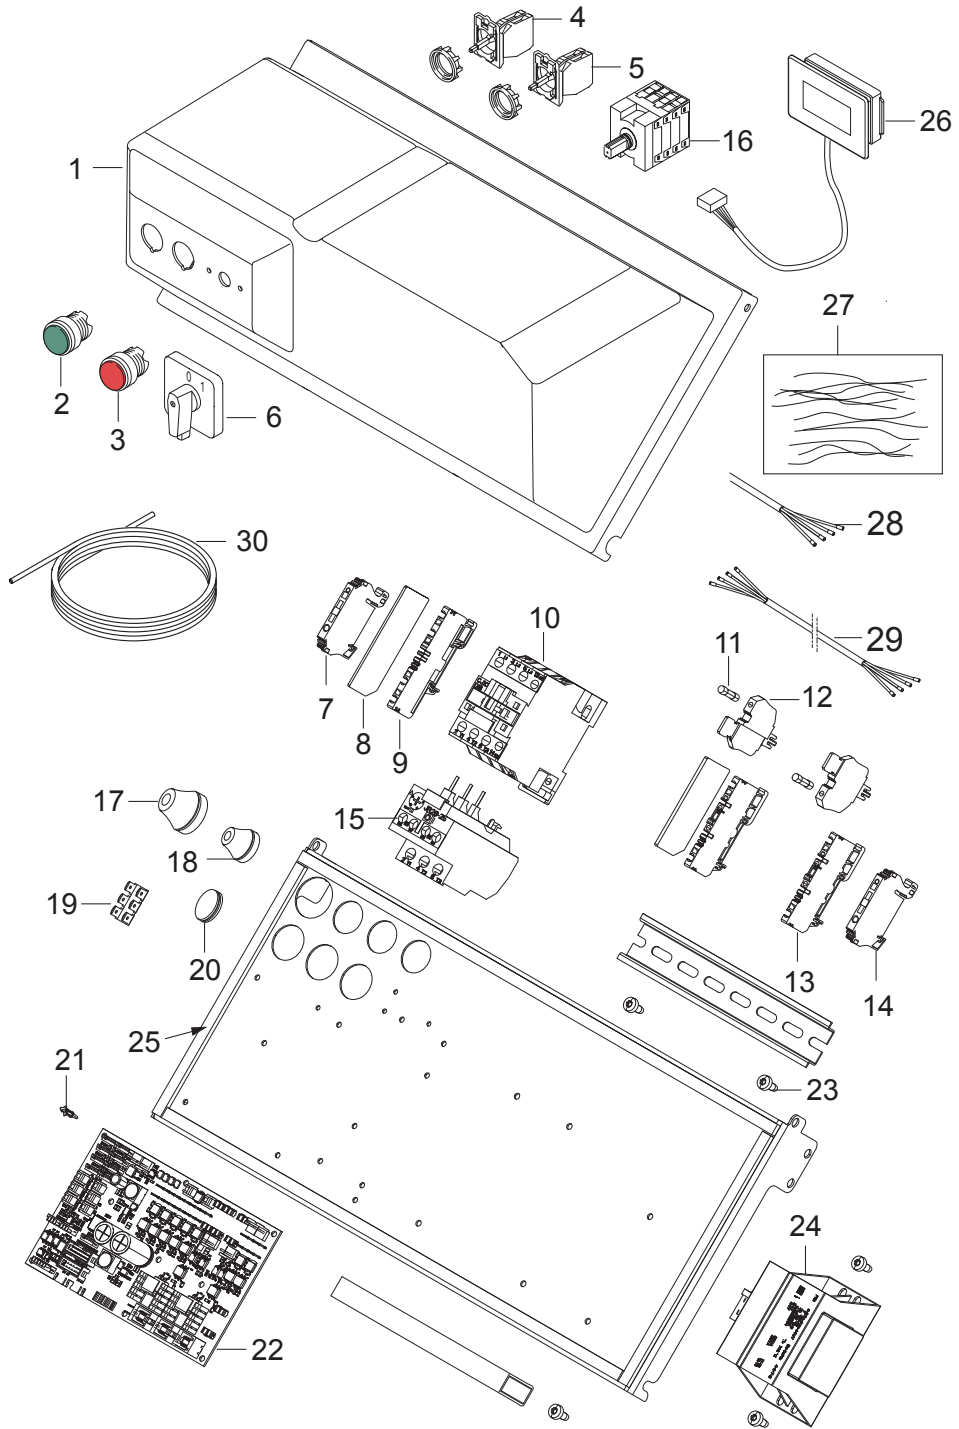

Pos.	Vare-nr	Antal	Beskrivelse	Notes
1	107307319	1	E-BOX COVER UNO/DUO	
2	103821823	1	Lampekontakt, Grøn	
3	103821824	1	Signal Light Atteachment, Red	
4	103821825	1	Lampekontakt, Krop-Slutte	
5	103821826	1	Lampekontakt, Krop-Bryde	
6	103821849	1	Greb F. Omskifter Uno	
7	107307325	1	END PLATE PAP 2.5/4/4AN	
8	107307321	3	END PLATE PAP - PTR 2.5/4	
9	107307324	2	TERMINAL BLOCK PDU 2.5/4/4AN	
10	103822306	1	Contactora Cjx2-D18-B7 24V	[1]
10	103822313	1	Contactora 12-25A 50/60Hz 24V	[2]
10	103822317	1	Contactora Cjx2-D32-B7 24V	[3]
11	107307323	2	FUSE D5X20 0.63A T 250V	
12	107307322	2	FUSE PLUG - SIHA 3/G20 - PTR 2.5/4	
13	107318227	2	TEST TERMINAL PUSH-IN P-SER. PTR 2.5/4	
14	107318193	2	END BRACKET FOR DIN-RAIL	
15	103822327	2	Relæ 12-18 Amp	[4]
15	103822328	2	Thermal Relay 17-25Amp	[4]
15	103822329	2	Thermal Relay 23-32Amp	[4]
16	103821839	1	Switching Contact Uno	
17	3803798	1	Pakdåse Tet 14-20C	
18	3803780	3	Pakdåse Tet 10-14C	
19	107307326	1	EARTH CONNECTOR 6 PIN	
20	107307317	1	DIAPHRAGM GROMMENTS D30/D20.5	
21	107307320	8	MINIATURE DOUBLE LOCKING. 7MM/3.5MM	
22	101118236	1	PCBA NEO PLATFORM 13 SC UNO/DUO KIT	[5]
23	107141690	6	SCREW M5X12 DIN7985 TORX TAPTITE	
24	107307331	1	TRAF0 40VA PR 230-400-440.SEC1+2 24VAC	
25	107307330	1	DAFACELL 4X8MM ADHESIVE	
26	107307329	1	PCBA HOUR COUNTER DISPLAY	
27	101118167	1	VARIOUS WIRES KIT FOR E-BOX UNO 400/3/50	
27	101118168	1	VARIOUS WIRES KIT FOR E-BOX UNO L 400/3/	
27	101118169	1	VARIOUS WIRES KIT FOR E-BOX UNO 440/3/60	
27	101118170	1	VARIOUS WIRES KIT FOR E-BOX DUO 400/3/50	
27	101118171	1	VARIOUS WIRES KIT FOR E-BOX DUO 440/3/60	
28		1	Power cord H07RN-F 4G2.5	
28		1	Power cord H07RN-F 4G6	
28		1	Power cord H07RN-F 4G10	
29	101118172	1	MOTORCABLES KIT SC UNO/DUO NA5/NA6/C3	
29	101118179	1	MOTORCABLES KIT FOR SC UNO/DUO NA6+	[6]
30	31001016	1	REMOTE/JUNCTION BOX CABLE 25 M	

Part Notes:

1. [1] - Uno 5M-200/1050, Uno 6P-170/1610, Uno 7P-180/1200, Duo 6P-170/3220, Duo 7P-180/2400
2. [2] - Uno 6P-200/1900, Uno 6P-160/2500, Duo 6P-200/3800, Duo 6P-160/5000
3. [3] - Option 230/3/50 conversion kit
4. [4] - TSB-PPW-2015-009 SC UNO_DUO Thermal Relay Setting
   DE TSB-PPW-2015-009 SC UNO DUO Einstellung thermischer Motorschutzschalt...
5. [5] - TSB-PPW-2016-001 Remote Control failure on SC UNO_DUO

   TSB-PPW-2017-007 SC UNO_SC DUO new circuit board 101118236
   DE TSB-PPW-2017-007 SC UNO SC DUO neue Platine 101118236
6. [6] - Only for NA6 +