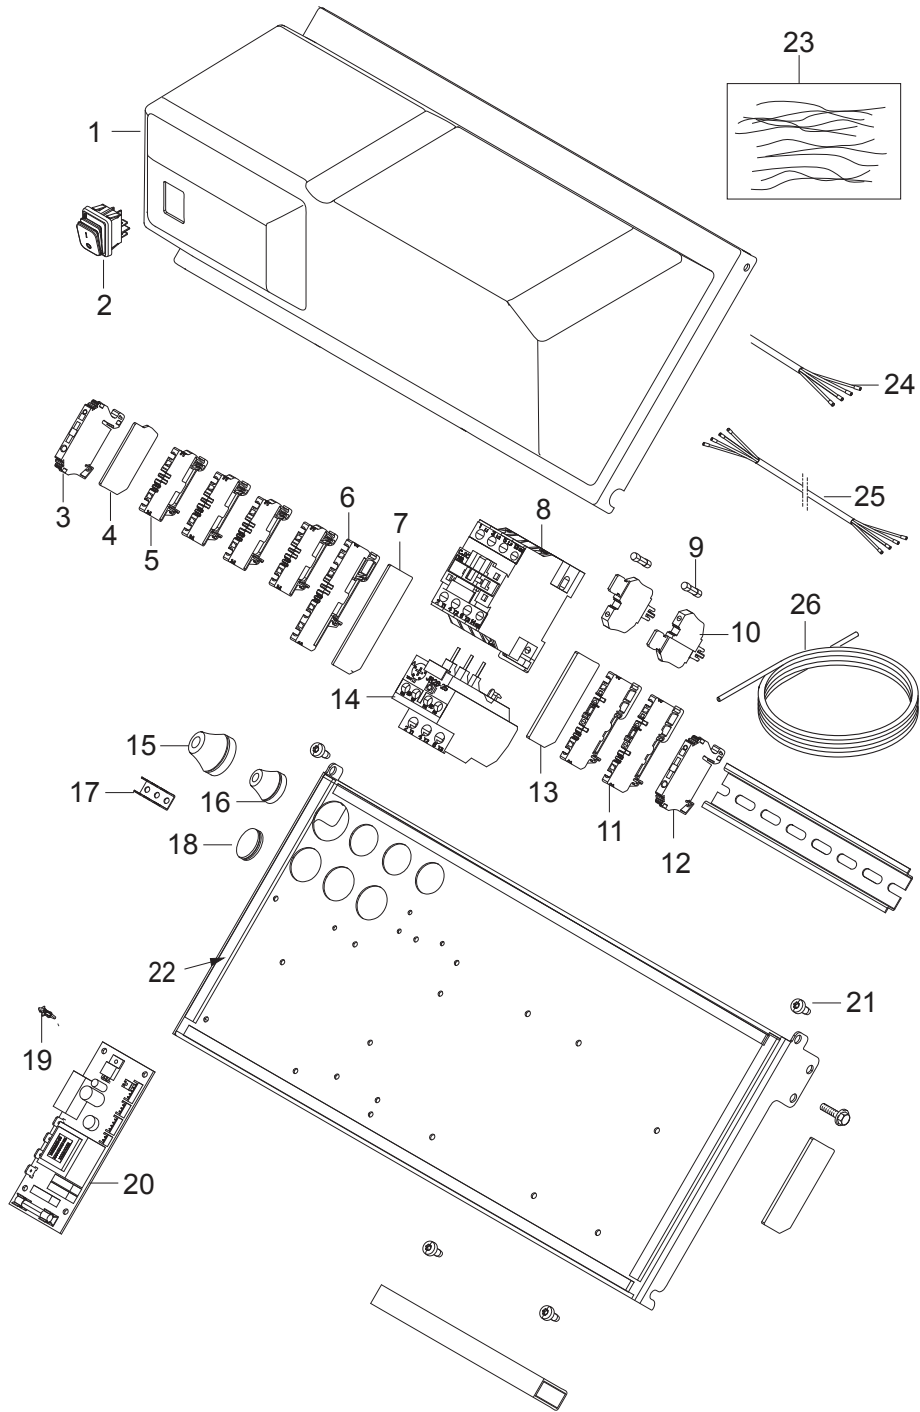

Pos.	Vare-nr	Antal	Beskrivelse	Notes
1	107307318	1	E-BOX COVER UNO 5M-L	
2	107404540	1	Kontakt (0-1)	
3	107318193	1	END BRACKET FOR DIN-RAIL	
4	107307354	1	END PLATE PAP 2.5/4	
5	107307355	4	TERMINAL BLOCK PDU 2.5/4	
6	107307324	1	TERMINAL BLOCK PDU 2.5/4/4AN	
7	107307325	1	END PLATE PAP 2.5/4/4AN	
8	103822303	1	Contactora Cjx2-D18-V7 400	
9	107307323	2	FUSE D5X20 0.63A T 250V	
10	107307322	2	FUSE PLUG - SIHA 3/G20 - PTR 2.5/4	
11	107318227	2	TEST TERMINAL PUSH-IN P-SER. PTR 2.5/4	
12	107318193	2	END BRACKET FOR DIN-RAIL	
13	107307321	3	END PLATE PAP - PTR 2.5/4	
14	103822327	2	Relæ 12-18 Amp	[1]
15	3803798	1	Pakdåse Tet 14-20C	
16	3803780	3	Pakdåse Tet 10-14C	
17	107307326	1	EARTH CONNECTOR 6 PIN	
18	107307317	1	DIAPHRAGM GROMMENTS D30/D20.5	
19	107307320	4	MINIATURE DOUBLE LOCKING. 7MM/3.5MM	
20	107141666	1	PCB POSEIDON 5-6-7	
21	107141690	6	SCREW M5X12 DIN7985 TORX TAPTITE	
22	107307330	1	DAFACELL 4X8MM ADHESIVE	
23	101118167	1	VARIOUS WIRES KIT FOR E-BOX UNO 400/3/50	
23	101118168	1	VARIOUS WIRES KIT FOR E-BOX UNO L 400/3/	
23	101118169	1	VARIOUS WIRES KIT FOR E-BOX UNO 440/3/60	
23	101118170	1	VARIOUS WIRES KIT FOR E-BOX DUO 400/3/50	
23	101118171	1	VARIOUS WIRES KIT FOR E-BOX DUO 440/3/60	
24		1	Power cord H07RN-F 4G2.5	
24		1	Power cord H07RN-F 4G6	
24		1	Power cord H07RN-F 4G10	
25	101118172	1	MOTORCABLES KIT SC UNO/DUO NA5/NA6/C3	
26	31001016	1	REMOTE/JUNCTION BOX CABLE 25 M	

Part Notes:

1. [1] - TSB-PPW-2015-009 SC UNO_DUO Thermal Relay Setting