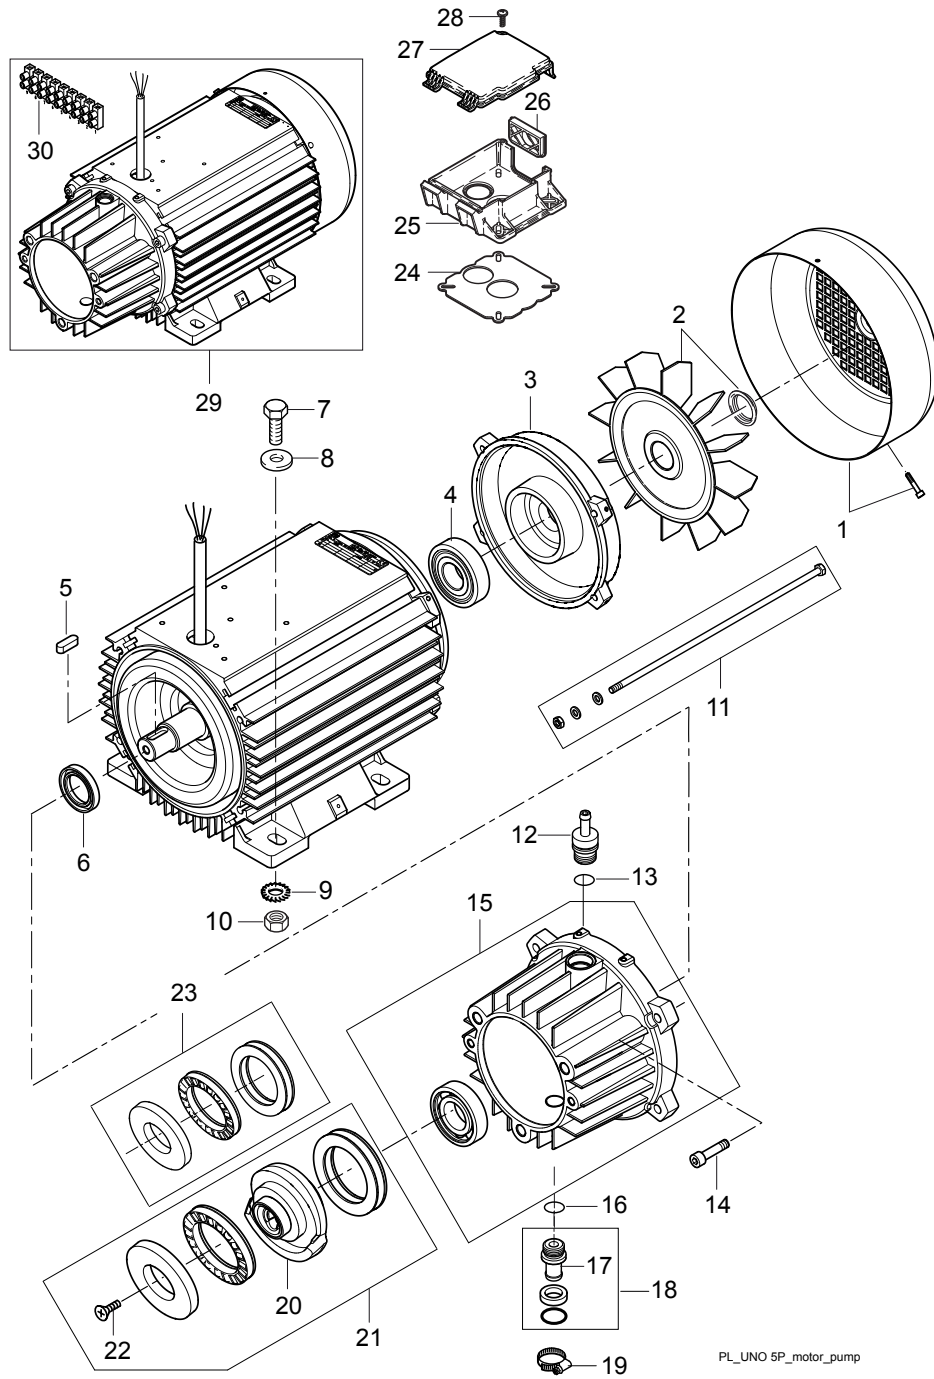

PL_UNO_5P_motor_pump

Pos.	Vare-nr	Antal	Beskrivelse	Notes
0	5218433	1	Pumpeolie ISO 150 (1 liter)	
1	107144126	1	FAN COVER RF	
2	107144125	1	FAN W LOCK RING RF	
3	31000148	1	Rear Bearing Cover Rf	
4	31000149	1	Leje, Rf	
5	19639	1	Fjede A	
6	G120414	1	Olietætningsring 30X47X10	
7	8927	7	HEXAGON HEAD CAP SCREW M10X 35 ISO 4017	
8	107307315	4	PLAIN WASHER 10.5X22X1.25	
9	10204	4	SERRATED LOCK WASHER A10	
10	1800465	4	Møtrik M10	
11	31000505	1	STAY BOLT M8X290 RF	
11	31000504	1	STAY BOLT M8X265 RF	
12	106268022	1	HOSE TAIL KIT	
13	107140882	1	O-RING 15.0 X 3.0 SMS 1586 NBR70	
14	2751	4	HEX. SCREW M8X35 ISO 4017 ZN	
15	107141967	1	D-BEARING COVER COMPLETE NA5.2	
16	3004221	1	O-Ring 16X2	
17	106268023	1	HOSE TAIL OIL KIT	
18	101118174	1	FITTING FOR OIL KIT FOR NA5.2 PA	
19	1805100	1	Spændebånd 8-20 Mm	
20	107141965	1	WOBBLE DISC 10.9 DEG. NA5.2	
21	101118242	1	WOBBLE DISC 10.9 DEG. BEARING KIT NA5.2	
22	107141502	1	SCREW M8 X 20 DIN 7991	
23	101118240	1	BEARING KIT FA PA - NA5.2	
24	301000845	1	GASKET FOR ELECTRIC BOX 100.50X114X1MM N	
25	301000781	1	Elkasse	
26	17106	1	Indsats	
27	301000782	1	Dæksel	
28	10028	1	Skrue	
29	107141954	1	MOTOR 5.5 KW 220/230-400/440/3/50/60 EU	
30	101117839	1	Terminal Plug And Terminal Pins