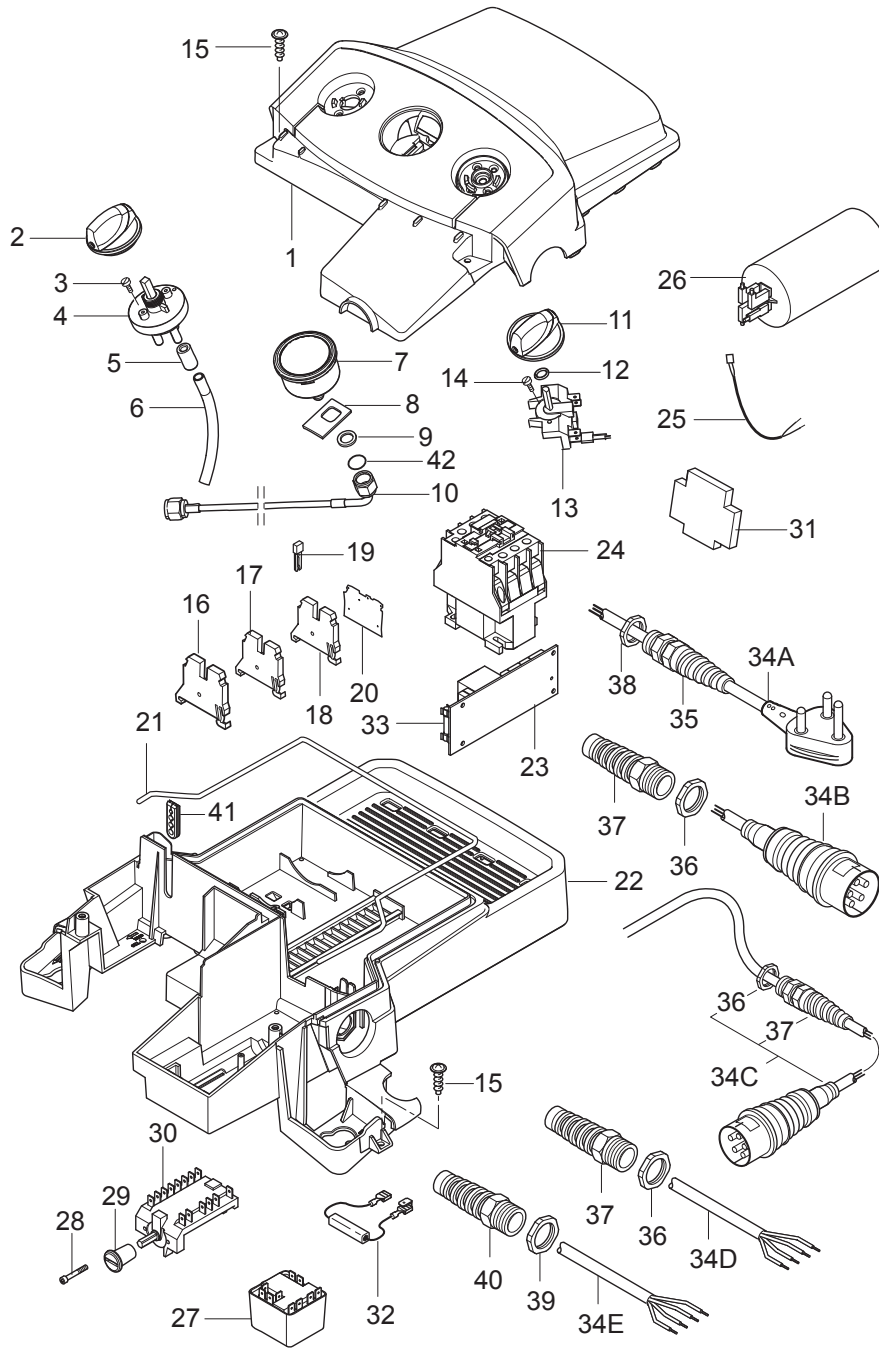

Pos.	Vare-nr	Antal	Beskrivelse	Notes
0	101118144	1	START RELAY KIT F. POSEIDON 5 1PH GB/AUS	[1]
0	101118143	1	START RELAY KIT F. POSEIDON 5-6-7 1PH US	[1]
1	107141644	1	E-BOX TOP F. 1-POS SWITCH AND DET. BLACK	
1	107141646	1	E-BOX TOP F. 1-POS SWITCH-NO DET. BLACK	
1	107141645	1	E-BOX TOP F. 2-POS SWITCH AND DET. BLACK	
2	909100214	1	Drejeknap Gr.1 4Kt	
3	1814730	2	SCREW 35X10B W1423	
4	301001000	1	Doserventil	
5	301001906	1	Lukkekappe	
6	106408243	1	HOSE 1/4INCH TRANSPARENT - 5 METERS	
7	107141648	1	MANOMETER 0-300 BAR - 1/4"	
8	107141650	1	PLATE FOR MANOMETER	
9	107141651	1	WASHER M12 13X24X2.5 A2 DIN125	
10	107141696	1	MANOMETER TUBE FFA MODELS	[2]
10	107141653	1	MANOMETER TUBE FA MODELS	
11	909100204	1	Drejeknap	
12	9868	1	O-ring 10.0X2.5	
13	28877	1	Switch	[3]
13	301001058	1	Start/stop kontakt	[4]
14	18274	1	Skruer M4X12	
15	107141838	6	SCREW K50X18 WN1451 BLACK TORX20	
16	103821922	1	DIN-END STOP WO/SCREW WAGO 249-116	
17	107141633	1	TERMINAL BLOCK 4Q PE	
18	103821967	1	WIRE TERMINAL WAGO281 800V 4MM2	
19	103821969	1	Laske Wago 4Q	
20	103821968	1	Endeplade Wago 4Q	
21	101406054	1	Sponge Rubber Ø4 L 1M	
22	107141654	1	E-BOX BOTTOM DRILLED /CABLE/	[5]
22	107141706	1	E-BOX BOTTOM DRILLED CABLE AND SWITCH	[6]
22	107141665	1	E-BOX BOTTOM	
22	107141655	1	E-BOX BOTTOM DRILLED /SWITCH/	[7]
23	107141666	1	PCB POSEIDON 5-6-7	
24	103822314	1	CONTACTOR CJX2-D32 32A 230V 3P+NO	[8]
24	103822308	1	Contactoer Cjx2-D25-V7 400	[9]
24	103822303	1	Contactoer Cjx2-D18-V7 400	[10]
24	63915	1	Contactoer 100-C30Kf10 230 /50-60 Hz	[11]
25	107141656	1	WIRE	
26	101117948	1	CAPACITOR 70UF 400/450V DOUBLE FASTON	[12]
26	101117947	1	CAPACITOR 100UF 450V DOUBLE 6.3 FASTON	[13]
27	107140967	1	START RELAY RVA4N0C	[12]
27	107140968	1	START RELAY RVAH4AH0C	[12]
28	40045	2	PAN HEAD SCREW M4X30	
29	64580	1	ROTARY KNOB	
30	301000293	1	Kontakt Stjerne/Trekant	
31	64773	1	Hjælpekontakt	
32	107141730	1	DISCHARGE RESISTOR 15KOHM/7W	[1]
33	301000263	1	Fuse 0,63A/500V/T Ø6 3X32	
34A	301000407	1	POWER CORD SJOW AWG10/3X9.0	[14]
34B	301000253	1	Power Cord H07Rn-F 4G1,5 X9	[15]
34C	301000834	1	Ledning Med Stik	[16]
34D	301000337	1	Elkabel 4G2,5	[17]
34E	301000384	1	POWER CORD SOW AWG10/4X9	[18]
35	909100198	1	SCREWED CABLE GLAND M25X1.5	[19]
36	909100043	1	Kabelafastning	[20]
37	909100019	1	Møtrik	[20]
38	909100020	1	Hexagon Thin Nut M25X1.5 En 50262 P	[19]
39	909100021	1	HEXAGON NUT M32X1.5	[21]
40	909100016	1	CABLE SCREWING W. ANTIBUC.	[21]
41	107141663	1	RUBBER GROMMET