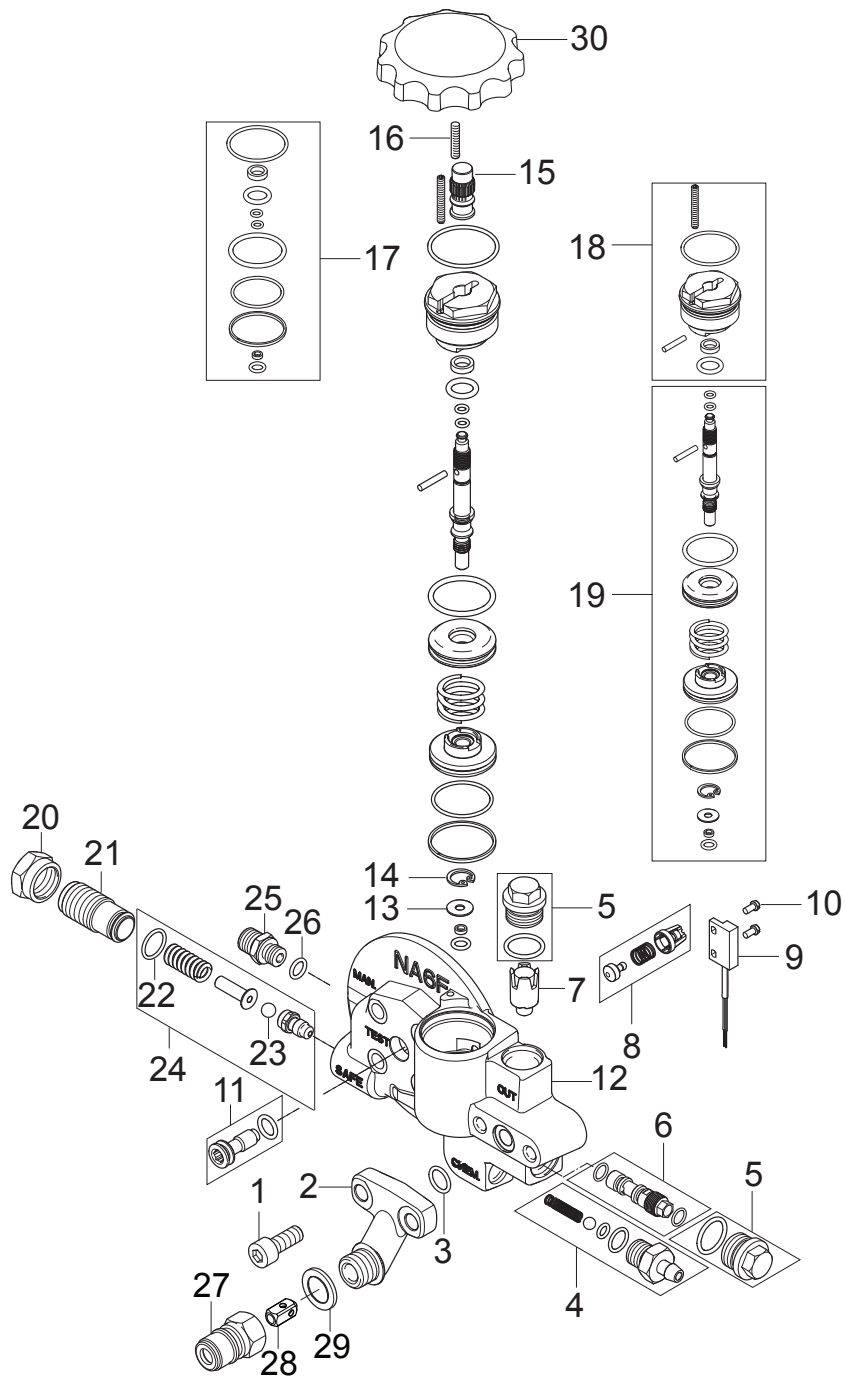

Pos.	Vare-nr	Antal	Beskrivelse	Notes
1	106408193	2	SCREW M8 X 20 8.8 DIN 912 FZB	
2	106408192	1	OUTLET FITTING FA AXIAL OUTLET	
3	106408191	1	O-RING 10.82X1.78 NBR 70	
4	1119406	1	Rep. sæt kontraventil	
5	107144154	2	OIL PLUG M18X1.5 WITH O-RING /SH90/	
6	107144112	1	Injektør - Na5	[1]
6	107140794	1	VENTURI TUBE D2.3 RED	[2]
7	101118055	1	MAGNET AND HOUSE FOR FLOW SWITCH-KIT NA6	
8	101118056	1	RETURN VALVE BY-PASS - KIT NA6	
9	106408216	1	REED SWITCH	
10	101118033	2	Screw M3X6 Brass Din 84 Iso 1207 Kit	
11	107144137	1	Unloader Plug Na5	
12	106408194	1	UNLOADER FA NA6	
13	106408196	1	WASHER D12.95 X D4.6 X 0.9 BRASS	
14	106408195	1	RETAINING RING SIZE 13 DIN472	
15	106408189	1	NUT M8 X 1 FOR UNLOADER VALVE FA	
16	106408188	1	DIN 913 M4X20 POINTED SCREW	
17	101118050	1	SEALING KIT FOR NA6	
18	101118051	1	PLUG FOR UNLOADER VALVE FA - KIT NA6	
19	101118049	1	CONTROL UNIT - KIT NA6	
20	6100928	1	Kontramøtrik	
21	6100940	1	Justerskrue	
22	3001070	1	O-ring Ø13,1 x 1,6 Nitril	
23	1802644	1	Kugle Ø7 Rf	
24	101118118	1	OPENING VALVE REP. KIT NA5 NA6 FA	
25	1821	1	Fitting	
26	3001740	1	O-Ring 7,66X1,78 Nitril	
27	1600493	1	Ergo højtrykskobling DN10 3/8" han	
27	1603101	1	Ergo højtrykskobling DN10 RF han	[3]
28	6101038	1	Stempel	
29	1801075	1	Tætningskive 3/8"	
30	107140823	1	REGULATOR KNOB NA5/NA6	

Part Notes:

1. [1] - 6-64 FA, 6-65 FA
   [2] - 6-79 FA, 6-61 FA
   [3] - INOX