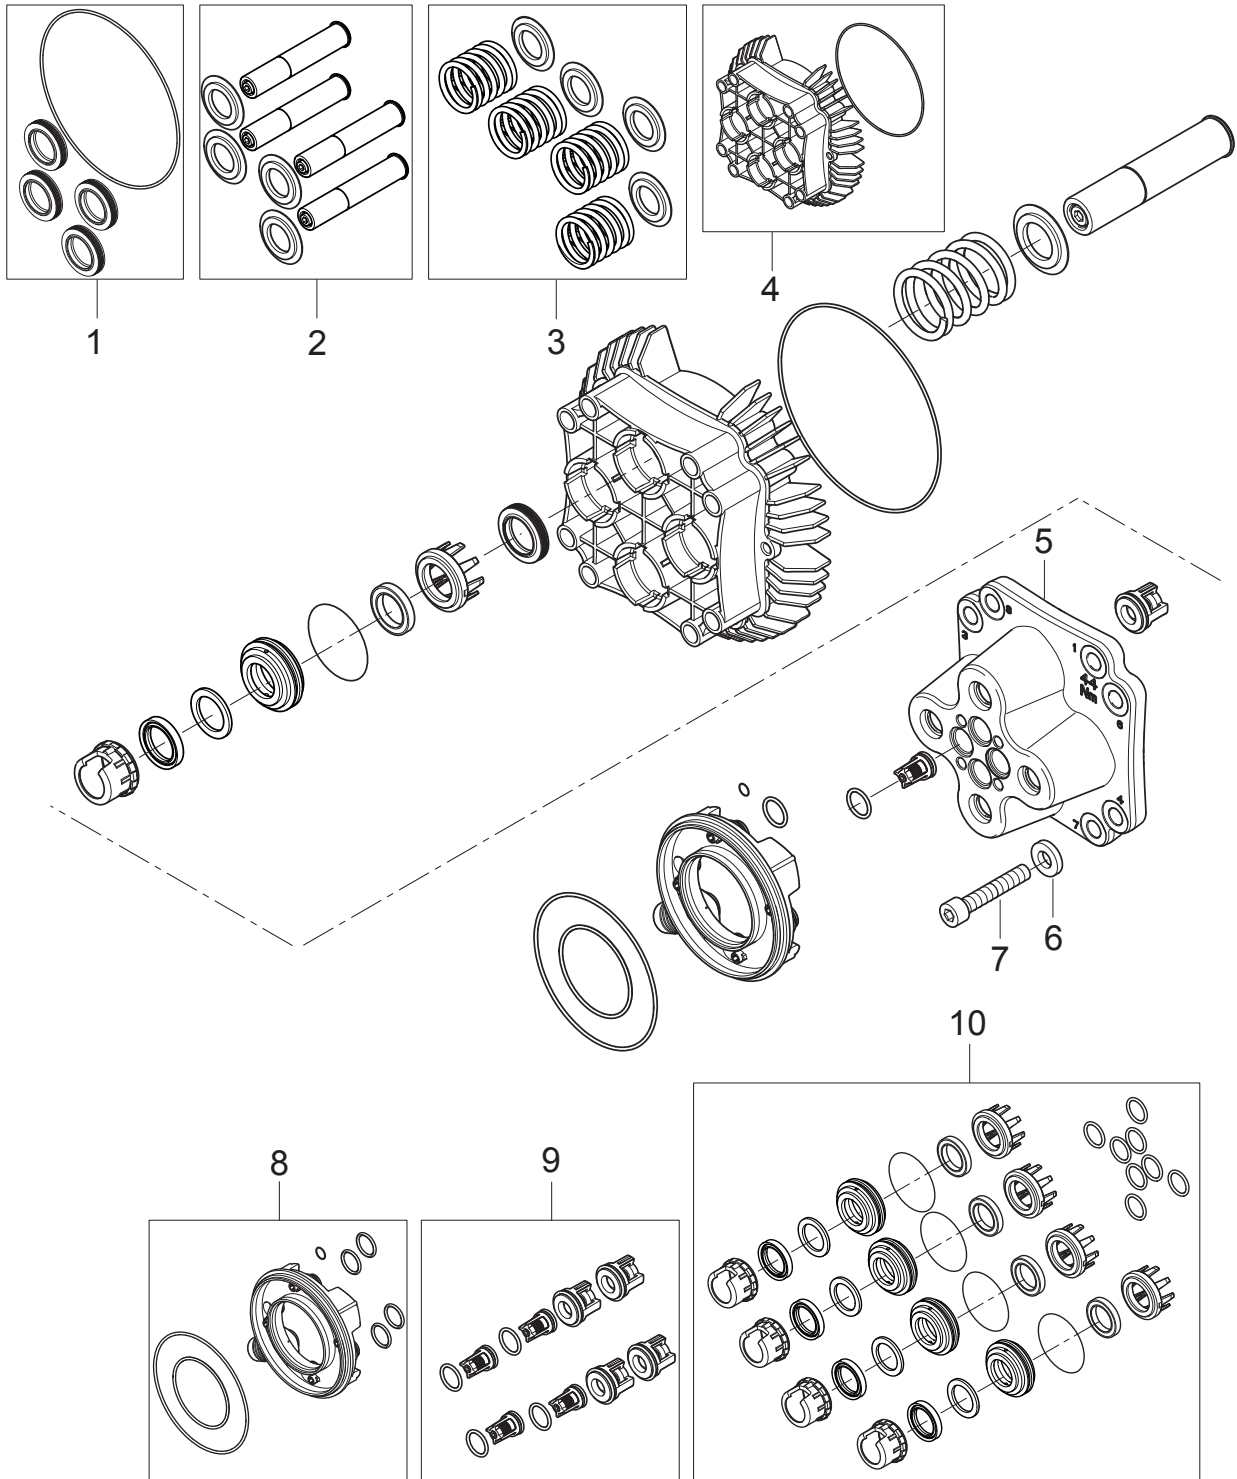

Cylinder block

POSEIDON 6-65 FA / MC 6P 180/1300 FA

2015.05.19

2015.03.10

Pos.	Vare-nr	Antal	Beskrivelse	Notes
1	101118057	1	SEAL KIT FOR CYLINDER BLOCK NA6	
2	101118066	1	PISTON KIT NA6	[1]
2	101118065	1	PISTON KIT W/MARKING NA6 6-79 / 6-61FFA	[2]
3	101118059	1	RETURN SPRING - KIT NA6	
4	101118060	1	CYLINDER BLOCK - KIT NA6	
5	106408197	1	PUMP HEAD D24 NA6	
6	2767	1	Pakning 10,5X2	
7	1813393	1	Skrue M10X100	
8	101118063	1	INLET MANIFOLD KIT - NA6	
9	101118062	1	OUTLET/INLET VALVE KIT - NA6	
10	101118061	1	WATER SEAL KIT - NA6	[3]
10	101118155	1	WATER SEAL KIT - NA6	[4]

Part Notes:

1. [1] - 6-52, 6-64, 6-65, 6-73
2. [2] - 6-61, 6-79
3. [3] - Up to Serial no.:3520140500559
   TSB-PPW-2014-007 NA 6 Pump- Water leak
4. [4] - From Serial no.:3520140500559
   Production date: 2014.01.31.
   TSB-PPW-2014-007 NA 6 Pump- Water leak