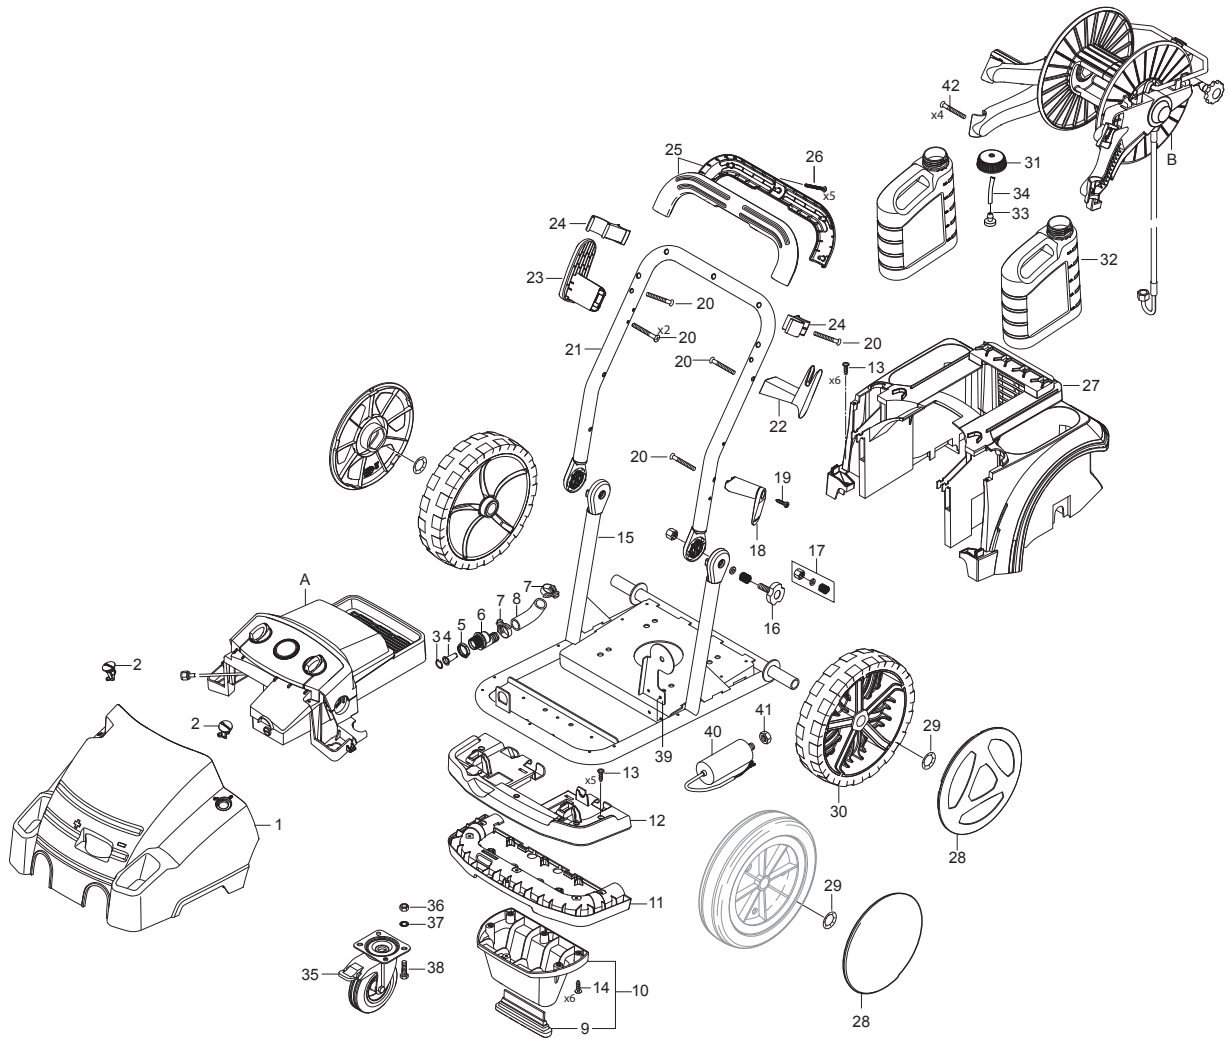

Pos.	Vare-nr	Antal	Beskrivelse	Notes
A		1	El-box complete	[1]
B		1	Hose reel complete	[2]
1	107141600	1	CABINET FRONT NA POSEIDON 5	
1	107141601	1	CABINET FRONT NA POS 5 NO REGULATION	
1	107140958	1	CABINET FRONT NA POSEIDON 5 UNITOR	
2	301001261	2	Lås	
3	107141667	1	LOCK WASHER	
4	101117926	1	Filter	
5	1800341	1	"Kontramøtrik 3/4" " "	
6	107141668	1	WATER INLET PIPE NA5/NA6	
7	23221	2	HOSE CLAMP 20-32	
8	107141670	1	RUBBER ELBOW NA5/NA6	[3]
8	107141697	1	RUBBER ELBOW NA5/NA6 FA	[4]
9	107141615	1	RUBBER FOOT	
10	101118100	1	FRONT FOOT FOR POSEIDON KIT	
11	107141617	1	BUMPER BOTTOM	
12	107141618	1	BUMPER TOP	
13	107141690	5	SCREW M5X12 DIN7985 TORX TAPTITE	
14	107141838	6	SCREW K50X18 WN1451 BLACK TORX20	
15	107141620	1	FRAME NA5	
15	107141622	1	FRAME STAINLESS STEEL	
16	107141672	2	GRIB FOR FOLDABLE HANDLE	
17	101118104	2	SPRING AND LOCK NUT KIT	
18	107141625	1	CABLE HOOK MOVABLE BLACK	
19	107141838	1	SCREW K50X18 WN1451 BLACK TORX20	
20	107141627	10	SCREW K50X40 T20	
21	107141623	1	FRAME HANDLE	
22	107141632	1	CABLE HOOK	
23	107141629	1	HOSE HOOK	
24	107141630	1	LANCE HOLDER NA	
25	101118101	1	HANDLE KIT	
26	909100148	5	SCREW K40X30 WN 1452	
27	107141634	1	REAR END	
28	107145780	2	WHEEL CAP FOR WHEEL Ø300X65 - NILFISK	[5]
28	107145782	2	WHEEL CAP FOR WHEEL Ø300X65 - UNITOR	[5]
28	301001077	2	Hjulkappe	[5]
28	107140961	2	Hjulkappe Ø300 UNITOR	[5]
29	46363	2	Låsering Ø25	
29	107145570	2	CLAMPING RING D25XD42X3	
30	6184074	2	Kørehjul	[5]
30	107145637	2	WHEEL D300X65	[5]
31	107141664	2	CAP FOR DETERG. TANK WITH VALVE MOUNTED	[6]
32	107141635	2	Flaske til rengøringsmiddel 2,5 liter	
33	6400240	1	Filter	
34	106408243	1	HOSE 1/4INCH TRANSPARENT - 5 METERS	
35	107141607	1	WHEEL W. BRAKE D125	
36	1800515	4	Låsemøtrik M8	
37	1800796	4	Skive M8	
38	2753	4	Skruer	
39	107141611	1	PLATE FOR CAPACITOR	
40	107141619	1	CAPACITOR 170MF	[7]
40	107141732	1	CAPACITOR 140 UF SPARE PART	[8]
41	2761	1	HEXAGON NUT M12	[9]
42	107141695	4	SCREW K50X35 TORX 20 WN5452 BLACK	
NS	107140982	1	10 PCS OF BOXES FOR PACKAGING	

Part Notes:

1. [1] - See link Electric box
   [2] - See link Hose reel