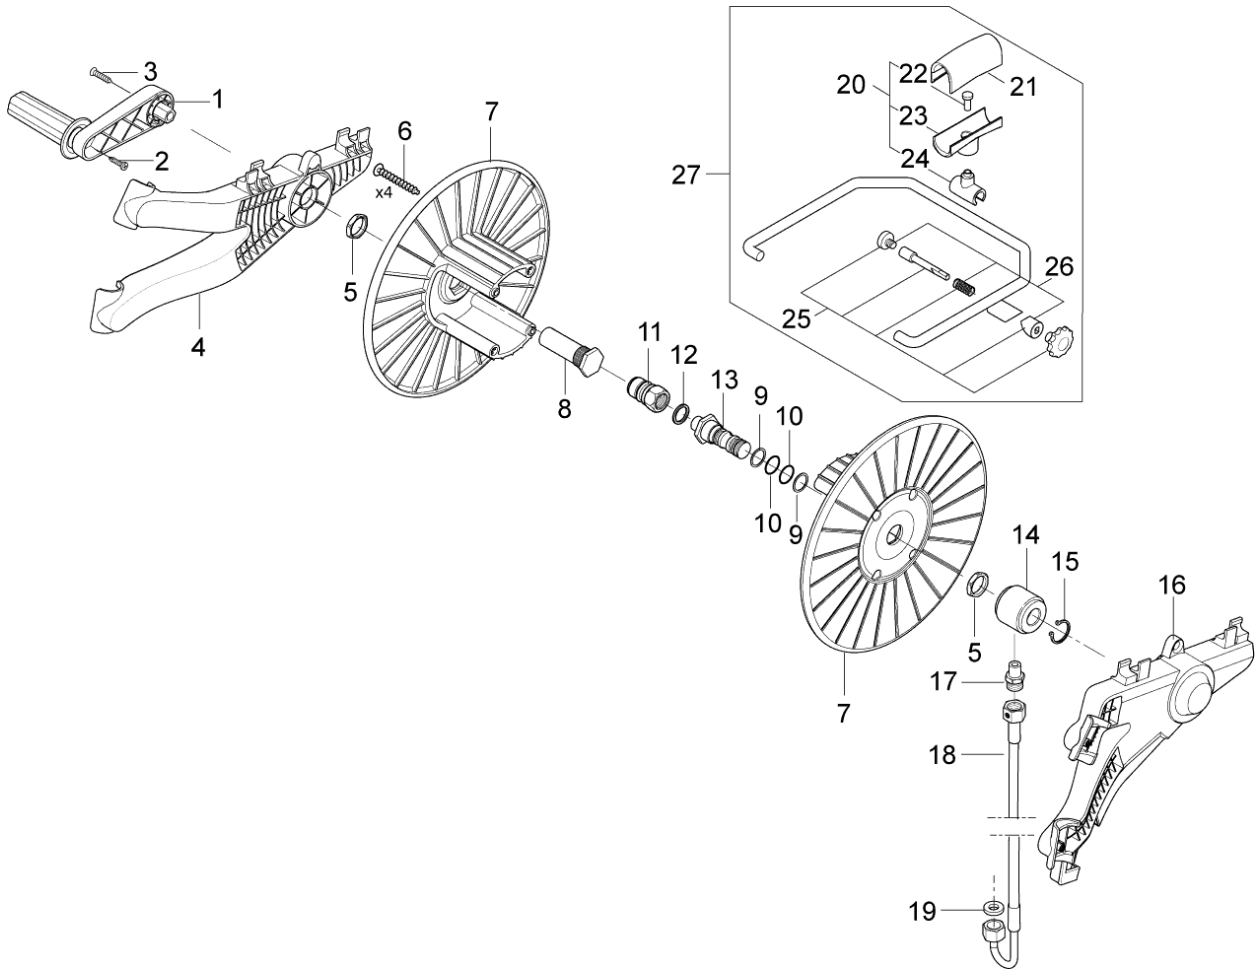

Pos.	Vare-nr	Antal	Beskrivelse	Notes
0	106403143	1	Slangerulle kit	
1	101118102	1	HOSE REEL HANDLE KIT	
2	107141838	1	SCREW K50X18 WN1451 BLACK TORX20	
3	107141673	1	SCREW M6X45 ISO 7380 BLACK TORX	
4	107141674	1	ADAPTOR RIGHT FOR HOSE REEL	
5	62696	1	Møtrik	
6	909100153	1	Ejot-Skrue K60X40	
7	301000775	1	Slangerulle Halvdæl	
8	107141675	1	AXLE FOR HOSE REEL	
9	63792	2	Back-up ring	
10	19620	2	O-ring	
11	1600493	1	Ergo højtryksskobling DN10 3/8" han	
12	1801075	1	Tætningsskive 3/8"	
13	107141676	1	SWIVEL SCREW FOR HOSE REEL	
14	301000977	1	Lejebøsning	
15	1802057	1	Circlip external 20x1.2 Spring steel, bl	
16	107141677	1	ADAPTOR LEFT FOR HOSE REEL	
17	54590	1	Forskruning	
18	107141678	1	CONNECTION HOSE FOR HOSE REEL	
19	65466	1	Packing Ring 8X15X1	
20	101118103	1	HOSE GUIDE PARTS KIT	
21	301000674	1	Slangeføring Overdel	
22	10028	1	Skrue	
23	301000676	1	Slangeføring Underdel	
24	107141679	1	HOSE GUIDE SLEEVE OPEN	
25	101118106	1	HOSE GUIDE BRAKE COMPLETE KIT	
26	101118111	1	HOSE GUIDE KIT	
27	101118105	1	Bremse og styre kit til slangerulle