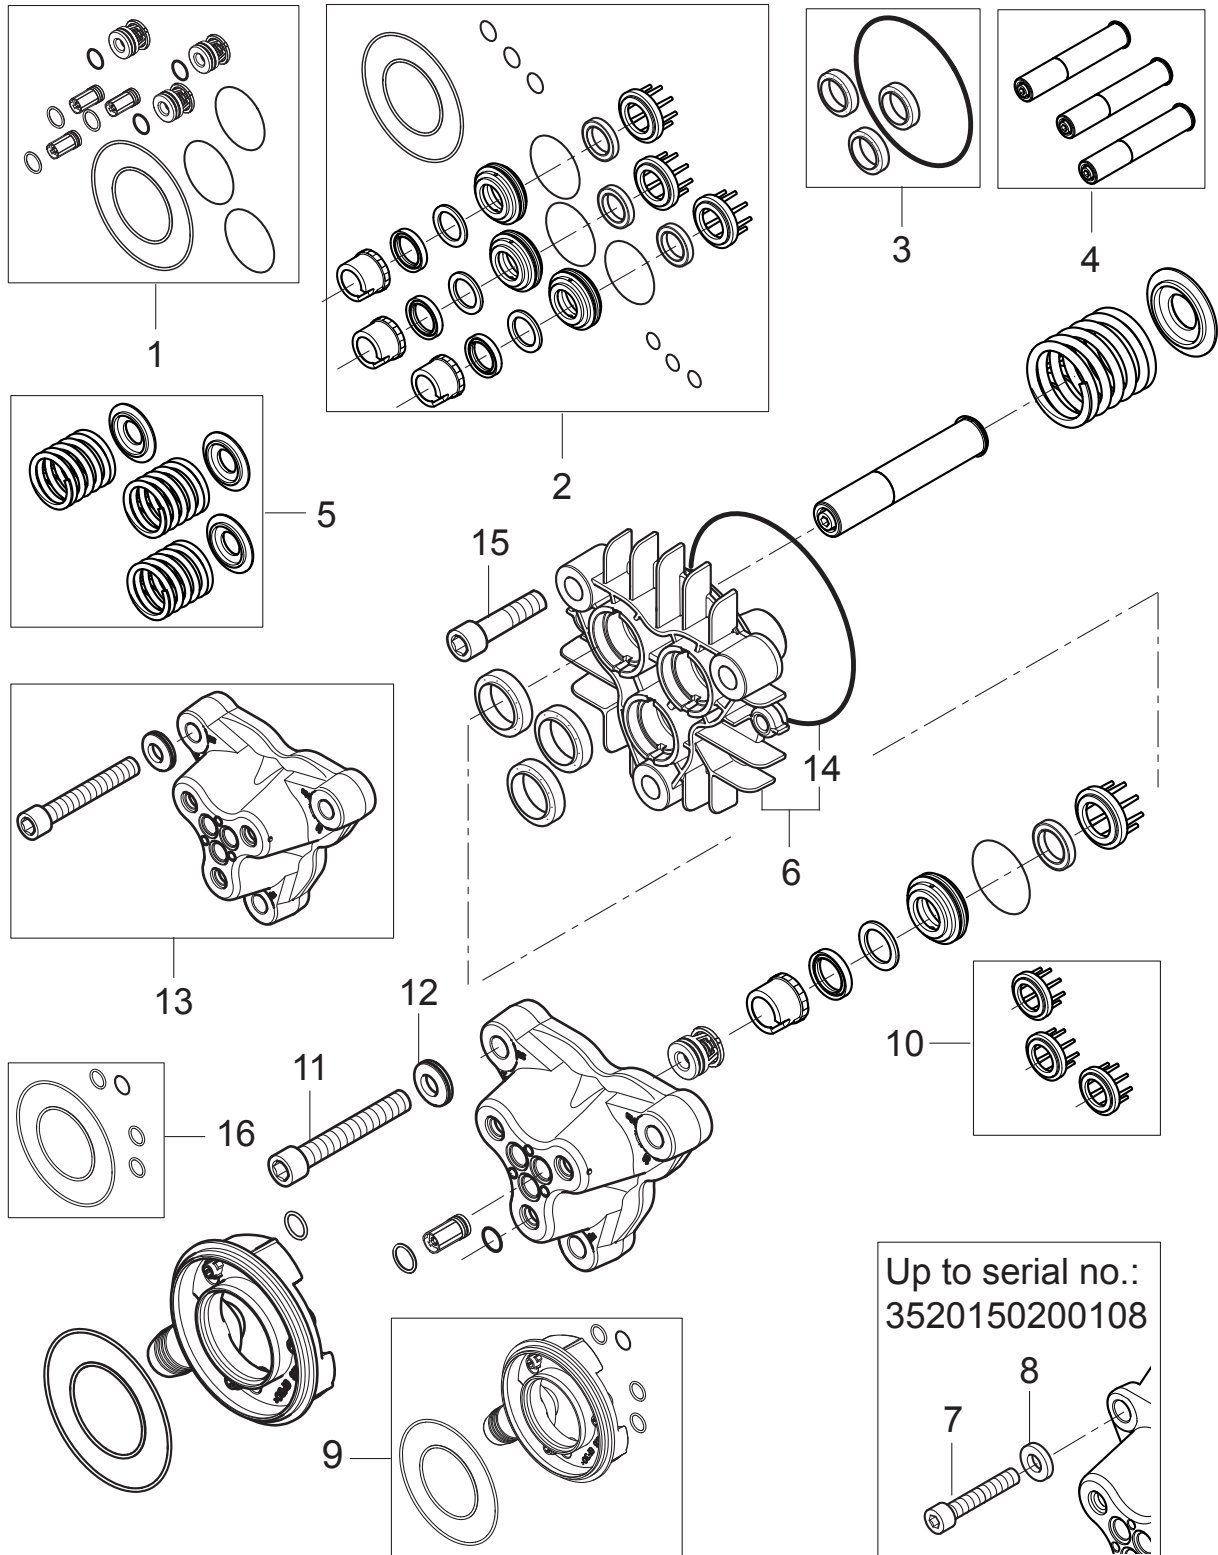

Pos.	Vare-nr	Antal	Beskrivelse	Notes
1	101118121	1	VALVE KIT - NA5	
2	101118123	1	WATER SEAL KIT W/NEW SUPPORT RING - NA5	
3	107144102	1	Oliemanchet Kit - Na5	
4	101118239	1	PISTON KIT - NA5.2	
5	107144104	1	Fjeder Kit - Na5	
6	107141983	1	CYLINDER BLOCK W/O-RING NA5.2	[1]
7	107141513	3	CYLINDRICAL SCREW M12X65 12.9 DELTASIL	[1]
8	107141727	3	WASHER D13 SPARE PART	[1]
9	101118078	1	WATER INLET KIT FOR NA5	
10	107140919	1	SUPPORT RING NA5 SPARE	
11	107141968	3	CYL.SCREW M12X80 WITH NORDLOCK WASHER	[1]
12	107141969	3	WASHER NLX12SP ?12.5X?19.5X3.5MM	[1]
13	107141985	1	CYLINDER HEAD NA5.2 W. SCREWS WASHERS	[1]
14	107141512	1	O-RING D114 X D1.78 NBR 72	
15	4042	2	CYLINDER SCREW M8X40 ISO 4762 8.8 ZN	
16	101118080	1	SEAL KIT FOR WATER INLET FOR NA5 FA PA	

Part Notes:

1. [1] - TSB-PPW-2015-002 NA5.2 Pump Information
   TSB-PPW-2012-007 Washer for cylinder block NA5
   DE TSB-PPW-2012-007 Unterlagscheibe Zylinderkopf