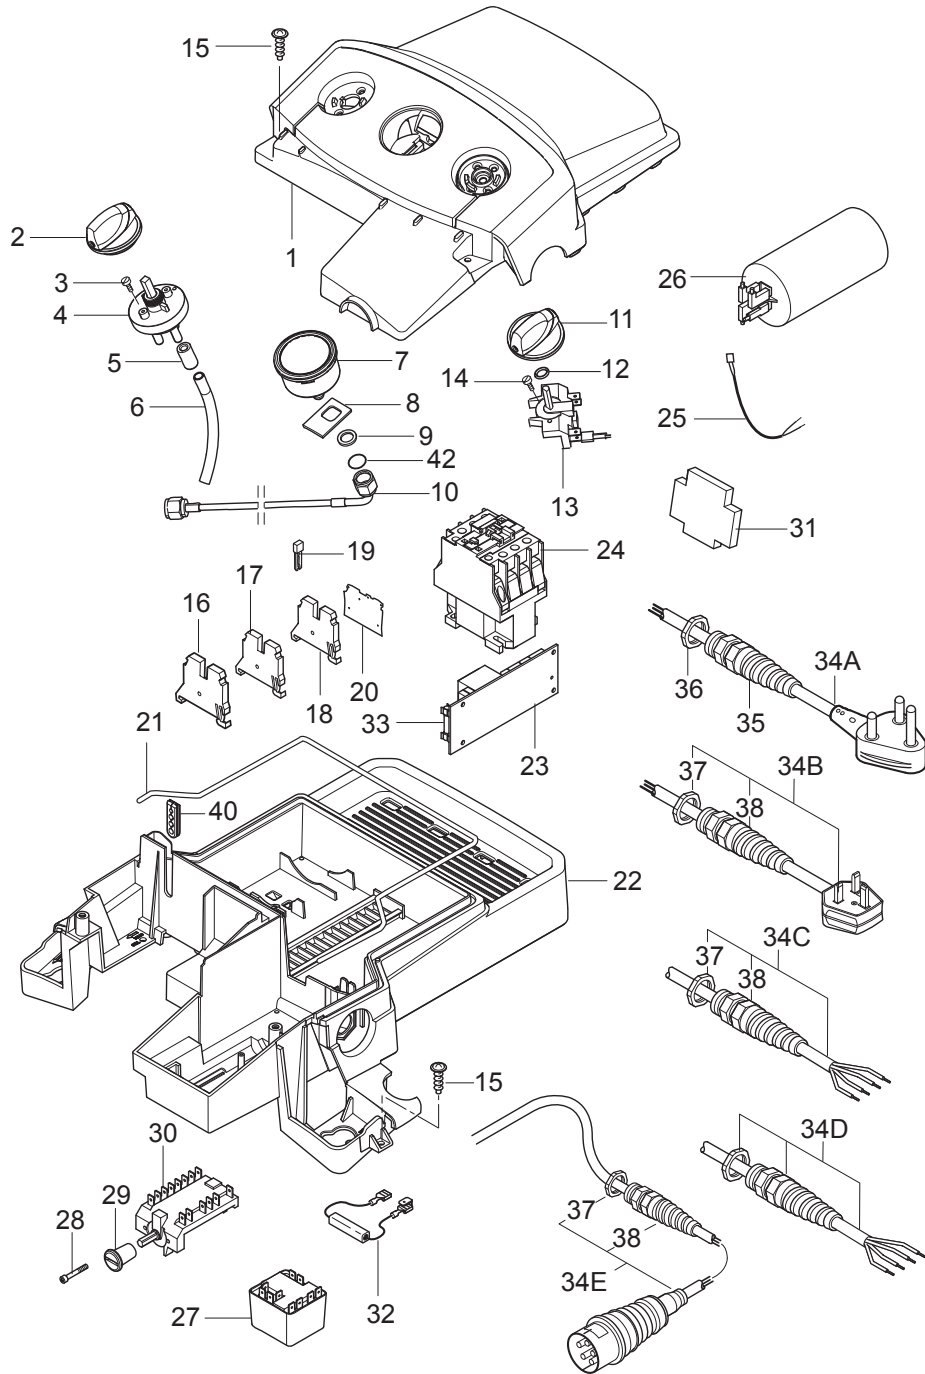

Part Notes:

- [1] - See link Electric box
 [2] - See link Hose reel

- [3] - PA
- [4] - FA
- [5] - The new wheel and wheel cap is added from
Variant Ser. Nr. order nr.machine nr.
Nilfisk 3520151900645 - 1712947 - 107146806
Unitor 3520151901159 - 1711044 - 107146807
- [6] - PRUNED
- [7] - 230-240/1/50 UK, AU
- [8] - US
- [9] - STOCK COVERS GUARANTEE