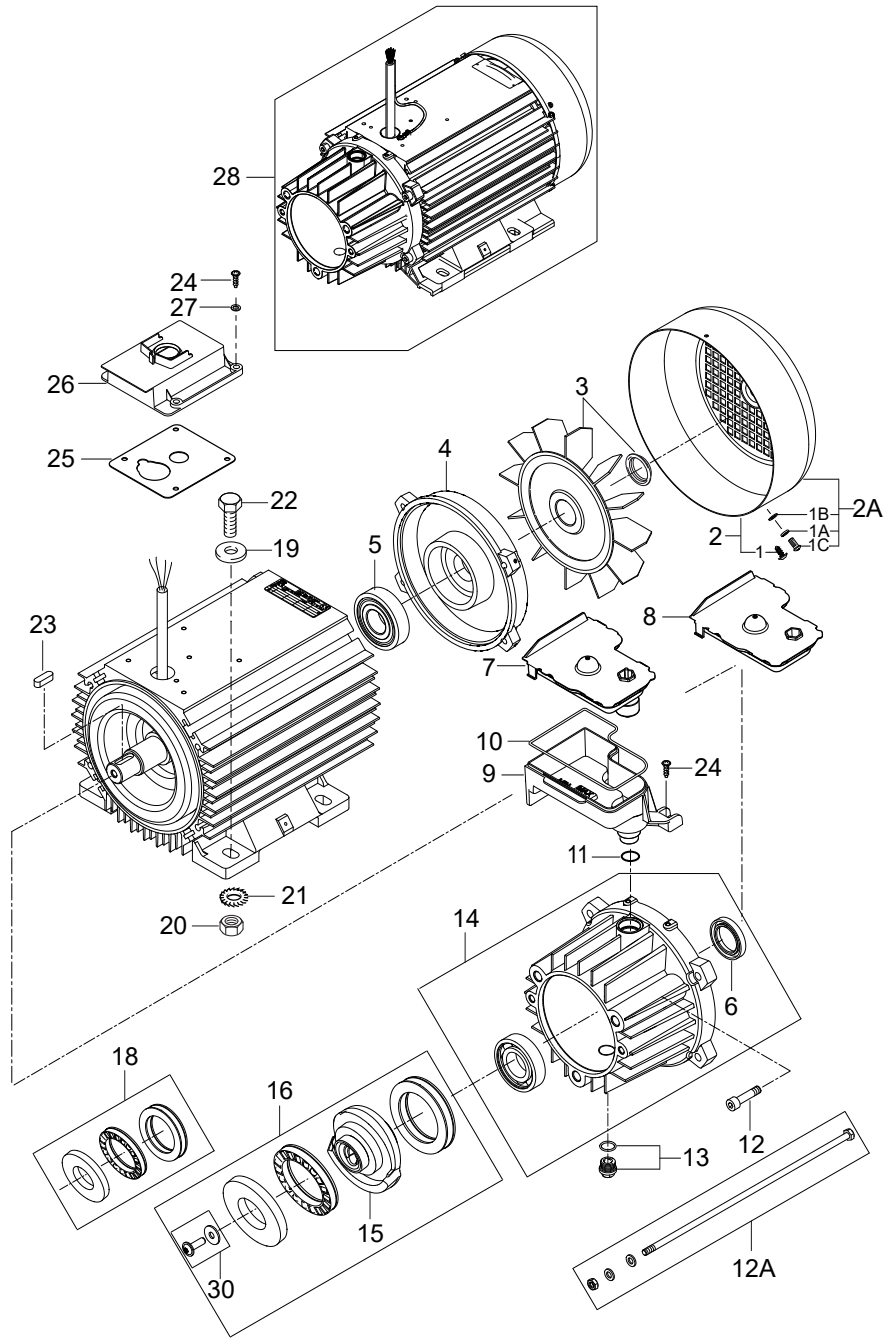

Pos.	Vare-nr	Antal	Beskrivelse	Notes
0	5218433	1	Pumpeolie ISO 150 (1 liter)	[1]
1	31000489	1	SCREW 3X9.5 MUSHROOM HEAD EME	[2]
1A		1	Spring washer Ø5	[3]
1B		1	Flat washer Ø5	[4]
1C	31000488	1	SCREW M5X8 CYLINDER HEAD PH NOTCH RF	[5]
2	107144127	1	FAN COVER - EME	[6]
2A	107144126	1	FAN COVER RF	[5]
3	107144124	1	Vifte med låsering	[6]
3	107144125	1	FAN W LOCK RING RF	[5]
4	31000148	1	Rear Bearing Cover Rf	[5]
4	31000150	1	REAR BEARING COVER EME	[6]
5	31000149	1	Leje, Rf	[5]
5	31000151	1	REAR BEARING EME	[6]
6	G120414	1	Olietætningsring 30X47X10	
7	107140883	1	OIL CONTAINER TOP W/LEVEL SENSOR	
8	107140877	1	OIL CONTAINER TOP	
9	107140879	1	OIL CONTAINER BOTTOM	
10	101406054	1	Sponge Rubber Ø4 L 1M	
11	3004221	1	O-Ring 16X2	
12	2751	4	HEX. SCREW M8X35 ISO 4017 ZN	[6]
12A	31000505	1	STAY BOLT M8X290 RF	[7]
12A	31000504	1	STAY BOLT M8X265 RF	[8]
13	107141982	1	OIL PLUG W/O-RING AND MAGNET NA5.2	
14	107141967	1	D-BEARING COVER COMPLETE NA5.2	[9]
15	107141960	1	WOBBLE DISC 7.2 DEG. NA5.2	[10]
15	107141961	1	WOBBLE DISC 8.4 DEG. NA5.2	[11]
15	107141962	1	WOBBLE DISC 8.7 DEG. NA5.2	[12]
15	107141963	1	WOBBLE DISC 9.15 DEG. NA5.2	[13]
15	107141964	1	WOBBLE DISC 10.2 DEG. NA5.2	[14]
15	107141965	1	WOBBLE DISC 10.9 DEG. NA5.2	[15]
15	107141966	1	WOBBLE DISC 12 DEG. NA5.2	[16]
16	101118249	1	WOBBLE DISC 7.2 DEG. BEARING KIT NA5.2	[17]
16	101118246	1	WOBBLE DISC 8.4 DEG. BEARING KIT NA5.2	[18]
16	101118247	1	WOBBLE DISC 8.7 DEG. BEARING KIT NA5.2	[19]
16	101118245	1	WOBBLE DISC 9.15 DEG. BEARING KIT NA5.2	[20]
16	101118243	1	WOBBLE DISC 10.2 DEG. BEARING KIT NA5.2	[21]
16	101118242	1	WOBBLE DISC 10.9 DEG. BEARING KIT NA5.2	[22]
16	101118241	1	WOBBLE DISC 12 DEG. BEARING KIT NA5.2	[23]
18	101118240	1	BEARING KIT FA PA - NA5.2	
19	2767	7	Pakning 10,5X2	
20	1800465	4	Møtrik M10	
21	10204	4	SERRATED LOCK WASHER A10	
22	8927	4	HEXAGON HEAD CAP SCREW M10X 35 ISO 4017	
23	19639	1	Fjede A	
24	107140881	2	SCREW M5X12 DIN 7985 TORX	
25	107140875	1	SEALING BETWEEN E-BOX AND MPU	
26	107140876	1	COVER FOR E-BOX ON MOTOR	
27	2767	4	Pakning 10,5X2	
28	107141953	1	MOTOR 6.7KW 220-440/230-400/3 50/60HZ-EU	[24]
28	107141954	1	MOTOR 5.5 KW 220/230-400/440/3/50/60 EU	[25]
28	107141955	1	MOTOR 5.2 KW/220/1 60HZ 5-52 US	[26]
28	107141956	1	MOTOR 2.2 KW/230/1 50HZ	[27]
28	107141957	1	MOTOR 4KW 200/3/50-60HZ JP 5-47 JP	[28]
28	107141958	1	MOTOR 4KW 230-400/220-440 3/50-60HZ NA5	[29]
29	101118263	1	MPU NA5.2 PA 5.5KW/400V/50HZ/3PH/10.9DEG	[30]
30	107142658	1	NA5.2 WD SCREW AND WASHER