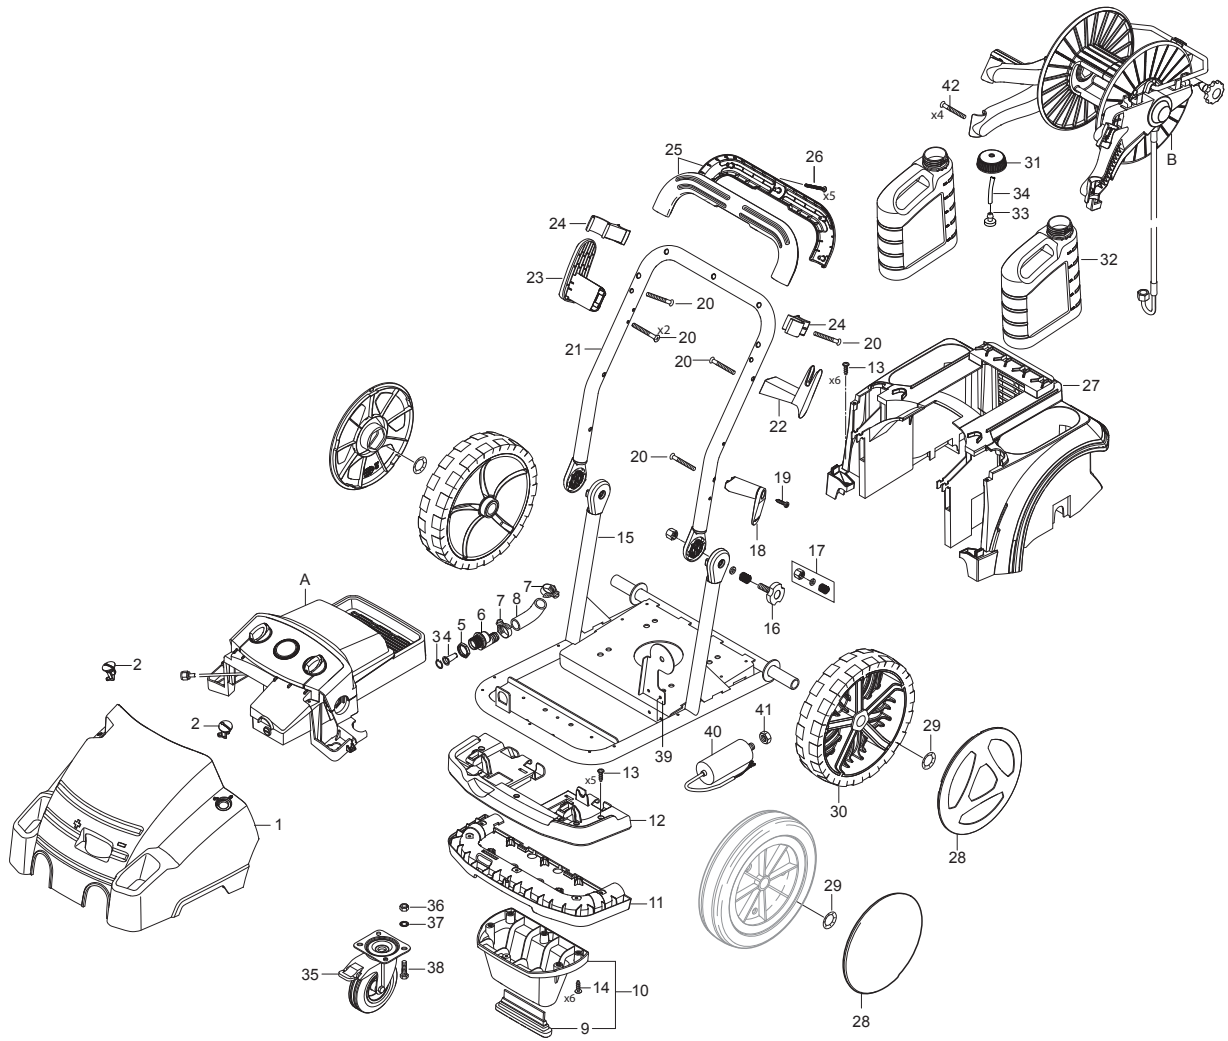

PARTS LIST

2017.04.06

TABLE OF CONTENTS

Overview	1
Electric box	4
Hose reel	7
Motor pump	9
Cylinder block	13
Unloader PA	15
Unloader PA without water regulation	17
101118238 - NA5.2 Pump kit	19
Accessories	21
Recommended spare parts	23

Part Notes:

- [1] - See link Electric box
 [2] - See link Hose reel

- [3] - PA
- [4] - FA
- [5] - The new wheel and wheel cap is added from
Variant Ser. Nr. order nr.machine nr.
Nilfisk 3520151900645 - 1712947 - 107146806
Unitor 3520151901159 - 1711044 - 107146807
- [6] - PRUNED
- [7] - 230-240/1/50 UK, AU
- [8] - US
- [9] - STOCK COVERS GUARANTEE