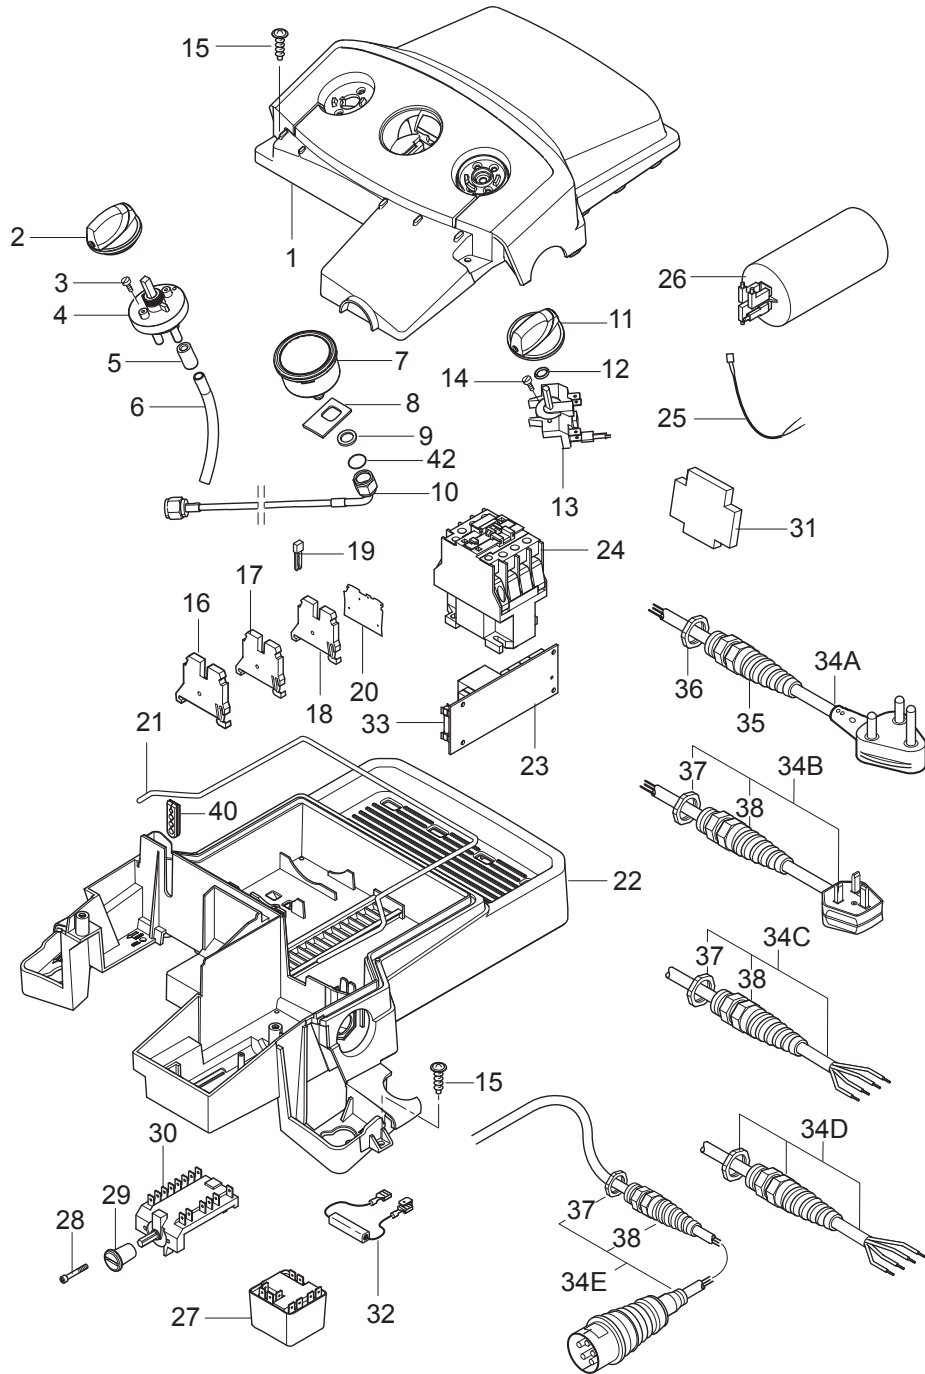

PARTS LIST

2017.04.06

TABLE OF CONTENTS

Overview	1
Electric box	4
Hose reel	7
Motor pump	9
Cylinder block	13
Unloader PA	15
Unloader PA without water regulation	17
101118238 - NA5.2 Pump kit	19
Accessories	21
Recommended spare parts	23

Part Notes:

- [1] - See link Electric box
 [2] - See link Hose reel

- [3] - PA
- [4] - FA
- [5] - The new wheel and wheel cap is added from
Variant Ser. Nr. order nr.machine nr.
Nilfisk 3520151900645 - 1712947 - 107146806
Unitor 3520151901159 - 1711044 - 107146807
- [6] - PRUNED
- [7] - 230-240/1/50 UK, AU
- [8] - US
- [9] - STOCK COVERS GUARANTEE