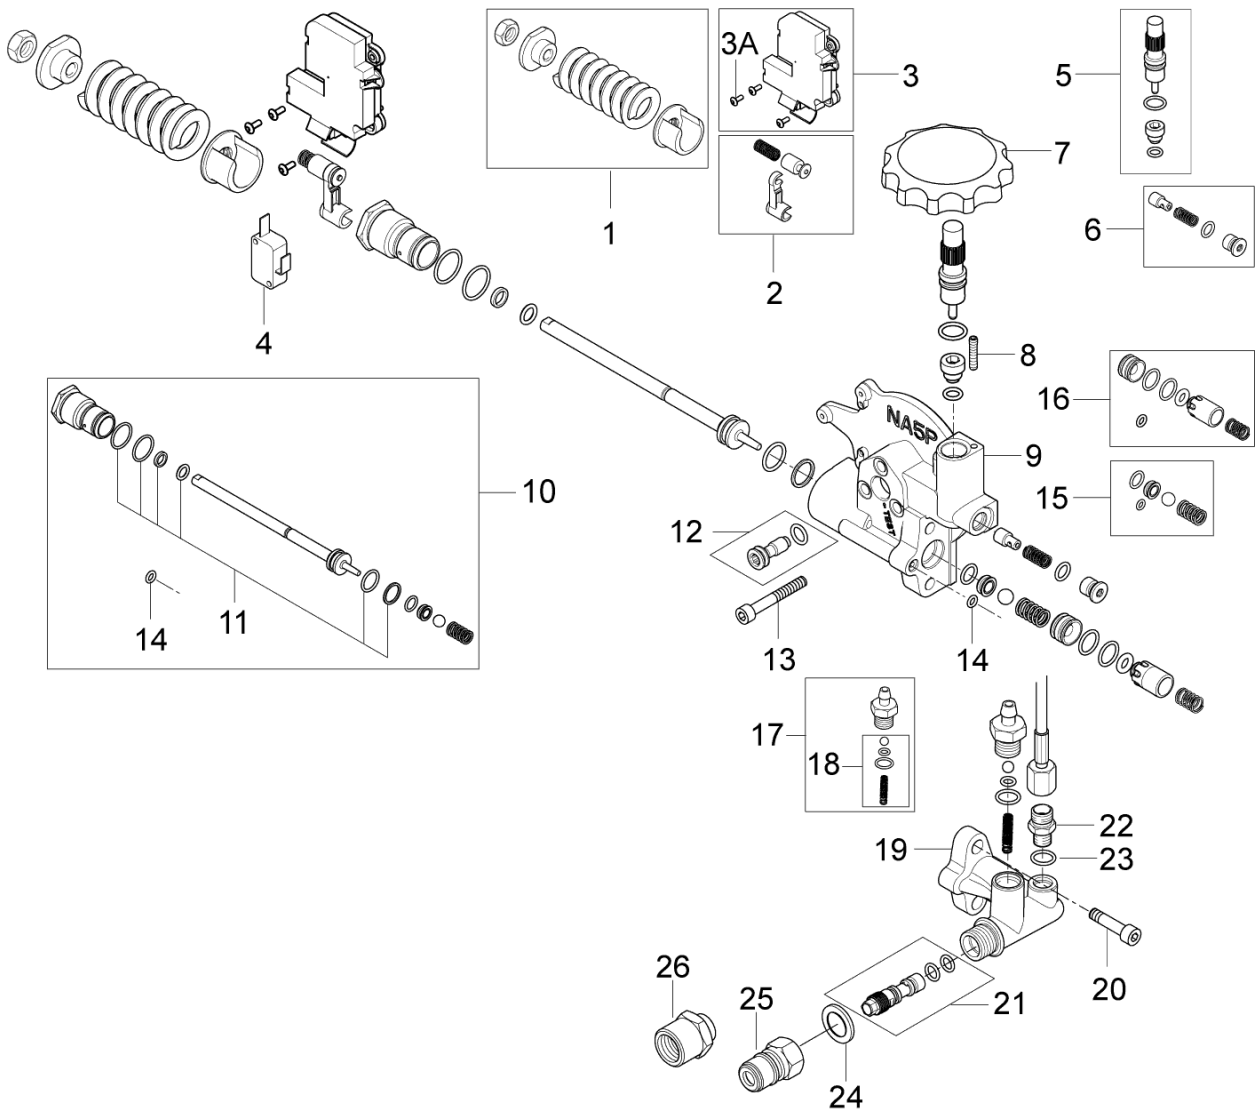

Pos.	Vare-nr	Antal	Beskrivelse	Notes
1	101118091	1	UNLOADER SPRING REP. KIT-PAINTED NA5 PA	[1]
1	101118092	1	UNLOADER SPR. REP.KIT-NON PAINTED NA5 PA	[2]
2	101118090	1	MICROSW. ACTIVATION REP. KIT NA5 PA	
3	101118084	1	MICROSWITCH BOX W/O MICROSW. NA5 PA	
3A	107141515	3	SCREW M3X8 ISO7380 FZG TORX 10	
4	301002754	1	Micro-Switch	
5	101118160	1	FLOW REGULATION REP. KIT NA5 PA SS	
6	101118086	1	PRESS. BUILD UP VALVE REP. KIT NA5 PA	
7	107140823	1	REGULATOR KNOB NA5/NA6	
8	106408188	1	DIN 913 M4X20 POINTED SCREW	
9	107140884	1	UNLOADER PA NA5	
10	101118082	1	STEM PLUS SEALING REP. KIT NA5 PA	[3]
11	101118083	1	SEAL KIT FOR STEM FOR NA5 PA	
12	107144137	1	Unloader Plug Na5	
13	5100	3	Screw M6X45	
14	107141514	1	O-RING D4 X D1.5 NBR 90	
15	101118088	1	BYPASS VALVE REP. KIT NA5 PA	[3]
16	101118120	1	HOLDING PRESSURE VALVE KIT NA5 PA -UK AU	[4]
16	101118087	1	HOLDING PRESS. VALVE REP. KIT NA5 PA	[3]
17	1119406	1	Rep. sæt kontraventil	
18	101118089	1	NON RETURN VALVE REP. KIT NA5 PA	
19	107141516	1	OUTLET FITTING NA5 PA	
20	8894	2	Skruer	
21	107144112	1	Injektør - Na5	
22	1821	1	Fitting	
23	101814735	1	"Tætn.Skive 1/8" Pp45C Bond "	
24	1801075	1	Tætningskive 3/8"	
25	1600493	1	Ergo højtryksskobling DN10 3/8" han	
25	1603101	1	Ergo højtryksskobling DN10 RF han	[5]
26	64235	1	CONVERTER KEW/WAP	

Part Notes:

1. [1] - 5-47 PA – MC 5M 170/980 PA
   5-56 PA - MC 5M 200/1050 PA
   5-56 FA - MC 5M 200/1050 FA
   5-62 PA - MC 5M 220/1130 PA
   5-62 FA - MC 5M 220/1130 FA(5-41 PA – MC 5M 180/840 PA)
2. [2] - 5-30,
   5-32 PA – MC 5M 100/770 PA
3. [3] - TSB-PPW-2017-005 Low pressure—Unloader valve for NA5.2 pump can leak internally
4. [4] - 5-32, UK and 5-30, AU
   TSB-PPW-2017-005 Low pressure—Unloader valve for NA5.2 pump can leak internally
5. [5] - INOX