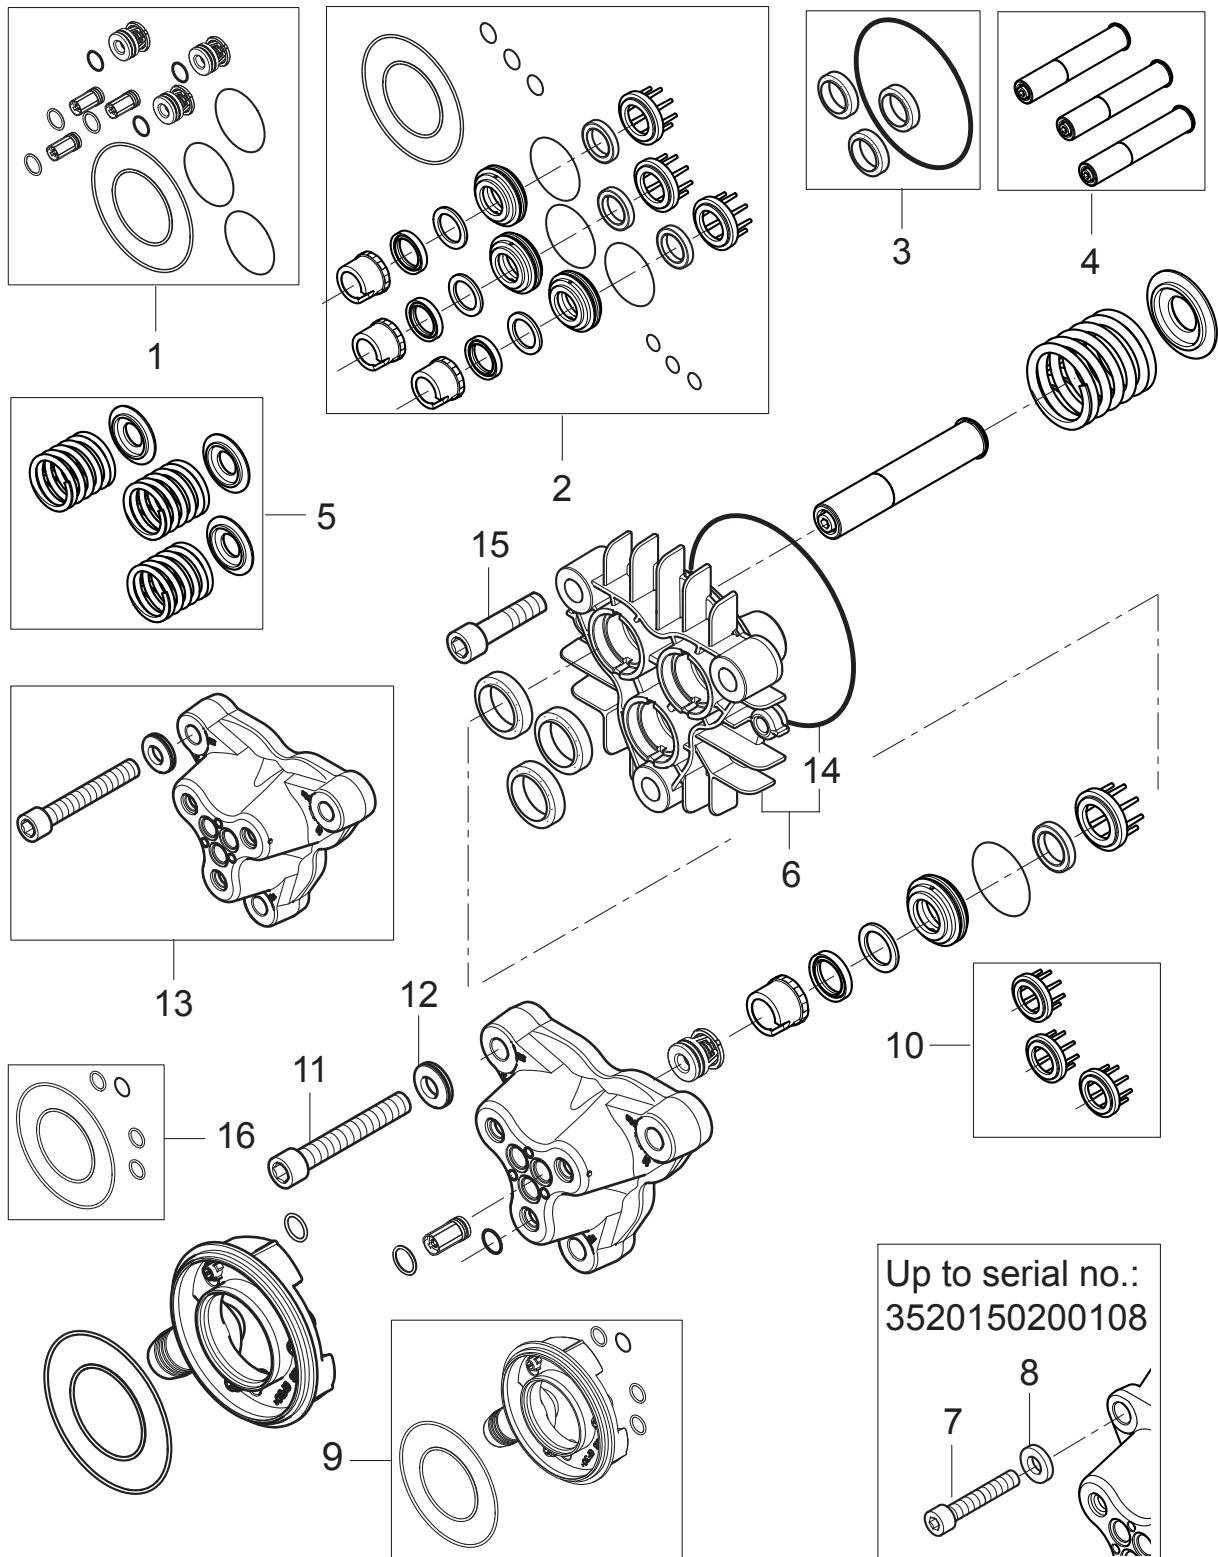

Pos.	Vare-nr	Antal	Beskrivelse	Notes
1	101118121	1	VALVE KIT - NA5	
2	101118123	1	WATER SEAL KIT W/NEW SUPPORT RING - NA5	
3	107144102	1	Oliemanchet Kit - Na5	
4	101118239	1	PISTON KIT - NA5.2	
5	107144104	1	Fjeder Kit - Na5	
6	107141983	1	CYLINDER BLOCK W/O-RING NA5.2	[1]
7	107141513	3	CYLINDRICAL SCREW M12X65 12.9 DELTASIL	[1]
8	107141727	3	WASHER D13 SPARE PART	[1]
9	101118078	1	WATER INLET KIT FOR NA5	
10	107140919	1	SUPPORT RING NA5 SPARE	
11	107141968	3	CYL.SCREW M12X80 WITH NORDLOCK WASHER	[1]
12	107141969	3	WASHER NLX12SP ?12.5X?19.5X3.5MM	[1]
13	107141985	1	CYLINDER HEAD NA5.2 W. SCREWS WASHERS	[1]
14	107141512	1	O-RING D114 X D1.78 NBR 72	
15	4042	2	CYLINDER SCREW M8X40 ISO 4762 8.8 ZN	
16	101118080	1	SEAL KIT FOR WATER INLET FOR NA5 FA PA	

Part Notes:

1. [1] - TSB-PPW-2015-002 NA5.2 Pump Information
   TSB-PPW-2012-007 Washer for cylinder block NA5
   DE TSB-PPW-2012-007 Unterlagscheibe Zylinderkopf