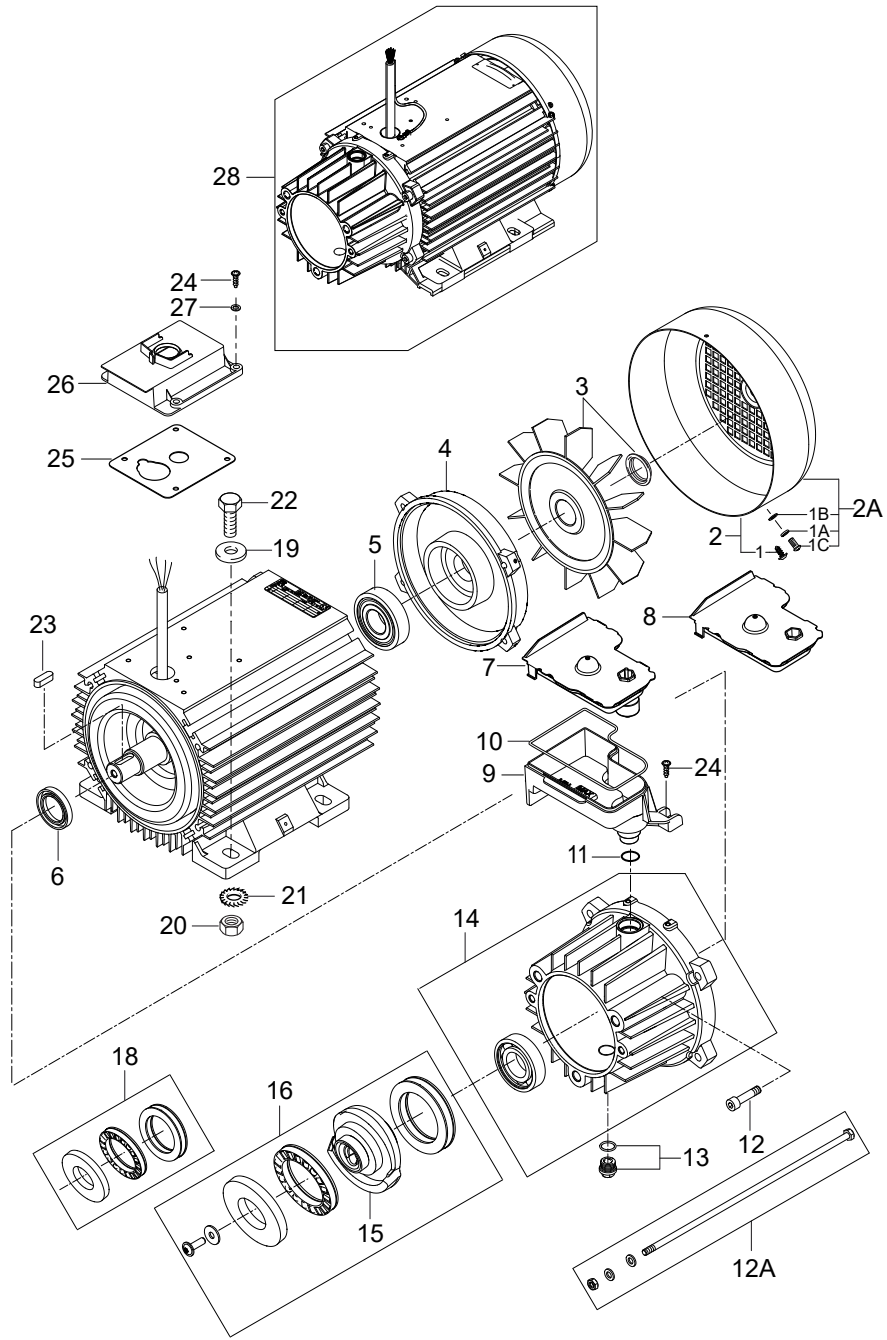

Pos.	Vare-nr	Antal	Beskrivelse	Notes
0	107144146	1	Pumpeolie (1 liter)	
0	5218433	1	Pumpeolie ISO 150 (1 liter)	[1]
1	31000489	1	SCREW 3X9.5 MUSHROOM HEAD EME	[2]
1A		1	Spring washer Ø5	[3]
1B		1	Flat washer Ø5	[4]
1C	31000488	1	SCREW M5X8 CYLINDER HEAD PH NOTCH RF	[5]
2	107144127	1	FAN COVER - EME	[6]
2A	107144126	1	FAN COVER RF	[5]
3	107144124	1	Vifte med låsering	[6]
3	107144125	1	FAN W LOCK RING RF	[5]
4	31000148	1	Rear Bearing Cover Rf	[5]
4	31000150	1	REAR BEARING COVER EME	[6]
5	31000149	1	Leje, Rf	[5]
5	31000151	1	REAR BEARING EME	[6]
6	G120414	1	Olietætningsring 30X47X10	
7	107140883	1	OIL CONTAINER TOP W/LEVEL SENSOR	
8	107140877	1	OIL CONTAINER TOP	
9	107140879	1	OIL CONTAINER BOTTOM	
10	101406054	1	Sponge Rubber Ø4 L 1M	
11	3004221	1	O-Ring 16X2	
12	2751	4	HEX. SCREW M8X35 ISO 4017 ZN	[6]
12A	31000505	1	STAY BOLT M8X290 RF	[7]
12A	31000504	1	STAY BOLT M8X265 RF	[8]
13	107141982	1	OIL PLUG W/O-RING AND MAGNET NA5.2	
14	107141967	1	D-BEARING COVER COMPLETE NA5.2	[9]
15	107141960	1	WOBBLE DISC 7.2 DEG. NA5.2	[10]
15	107141961	1	WOBBLE DISC 8.4 DEG. NA5.2	[11]
15	107141962	1	WOBBLE DISC 8.7 DEG. NA5.2	[12]
15	107141963	1	WOBBLE DISC 9.15 DEG. NA5.2	[13]
15	107141964	1	WOBBLE DISC 10.2 DEG. NA5.2	[14]
15	107141965	1	WOBBLE DISC 10.9 DEG. NA5.2	[15]
15	107141966	1	WOBBLE DISC 12 DEG. NA5.2	[16]
16	101118249	1	WOBBLE DISC 7.2 DEG. BEARING KIT NA5.2	[17]
16	101118246	1	WOBBLE DISC 8.4 DEG. BEARING KIT NA5.2	[18]
16	101118247	1	WOBBLE DISC 8.7 DEG. BEARING KIT NA5.2	[19]
16	101118245	1	WOBBLE DISC 9.15 DEG. BEARING KIT NA5.2	[20]
16	101118243	1	WOBBLE DISC 10.2 DEG. BEARING KIT NA5.2	[21]
16	101118242	1	WOBBLE DISC 10.9 DEG. BEARING KIT NA5.2	[22]
16	101118241	1	WOBBLE DISC 12 DEG. BEARING KIT NA5.2	[23]
18	101118240	1	BEARING KIT FA PA - NA5.2	
19	2767	7	Pakning 10,5X2	
20	1800465	4	Møtrik M10	
21	10204	4	SERRATED LOCK WASHER A10	
22	8927	4	HEXAGON HEAD CAP SCREW M10X 35 ISO 4017	
23	19639	1	Fjede A	
24	107140881	2	SCREW M5X12 DIN 7985 TORX	
25	107140875	1	SEALING BETWEEN E-BOX AND MPU	
26	107140876	1	COVER FOR E-BOX ON MOTOR	
27	2767	4	Pakning 10,5X2	
28	107141953	1	MOTOR 6.7KW 220-440/230-400/3 50/60HZ-EU	[24]
28	107141954	1	MOTOR 5.5 KW 220/230-400/440/3/50/60 EU	[25]
28	107141955	1	MOTOR 5.2 KW/220/1 60HZ 5-52 US	[26]
28	107141956	1	MOTOR 2.2 KW/230/1 50HZ	[27]
28	107141957	1	MOTOR 4KW 200/3/50-60HZ JP 5-47 JP	[28]
28	107141958	1	MOTOR 4KW 230-400/220-440 3/50-60HZ NA5	[29]
29	101118263	1	MPU NA5.2 PA 5.5KW/400V/50HZ/3PH/10.9DEG	
29	101118264	1	MPU NA5.2 PA 5.5KW/400V/50HZ/3PH/10.9DEG	
29	101118265	1	MPU NA5.2 PA 6.7KW/400V/50HZ/3PH/12DEG	
30	107142658	1	NA5.2 WD SCREW AND WASHER