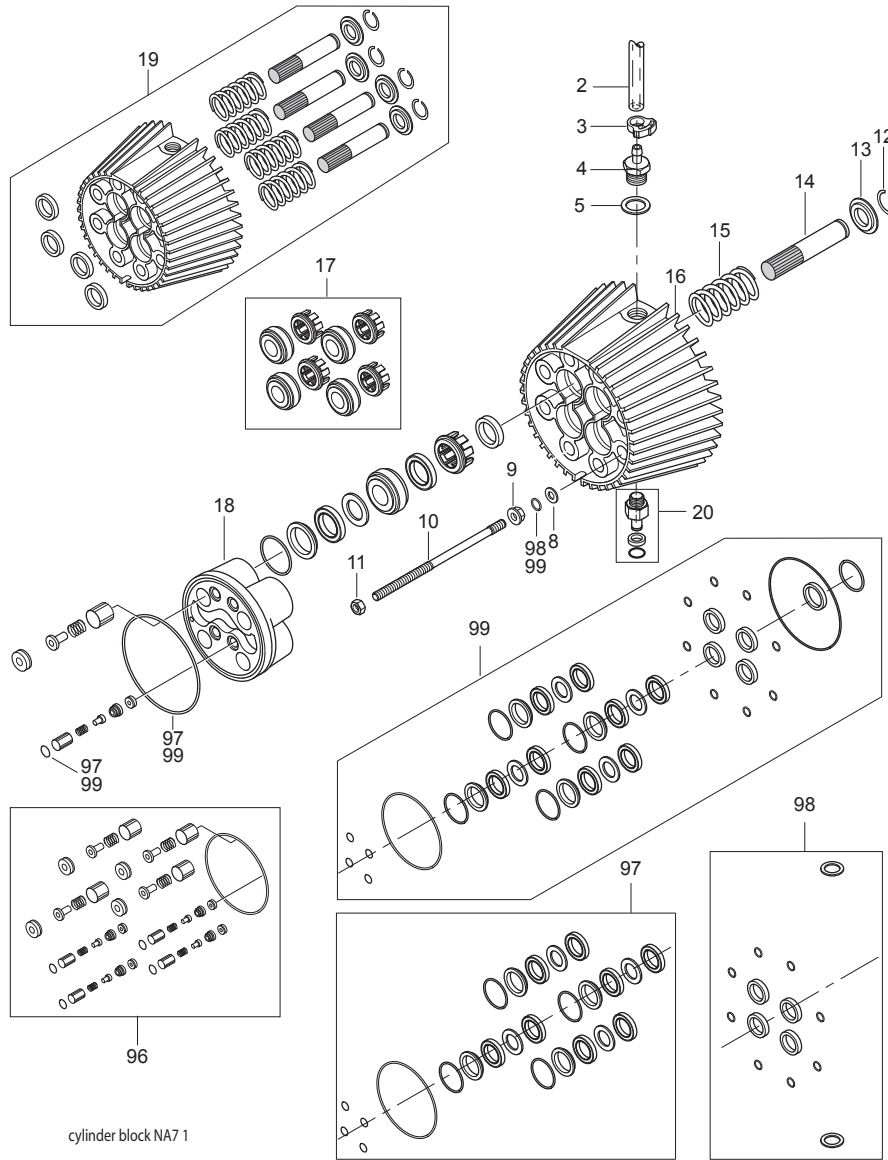

Pos.	Vare-nr	Antal	Beskrivelse	Notes
0	5218433	1	Pumpeolie ISO 150 (1 liter)	
2	106408241	2	Slange 2M PVC 1/4" transparent	
3	107307356	1	HOSE CLIP D10/D12	
4	107120313	1	Slangestuds	
5	107140882	1	O-RING 15.0 X 3.0 SMS 1586 NBR70	
8	6100718	8	Skive F. Stagbolt	
9	6100719	8	Trykring	
10	6301368	8	Stagbolt	
11	1800465	8	Møtrik M10	
12	1802529	4	Seeger Springring	
13	6100666	4	Ring til returfjeder	
14	6301166	4	Trykstempel keramik C3	
15	102602517	4	Returfjeder C3K	
16	6100610	1	Cylinderblok	
17	107120700	4	Trykring & støttering (1 stk)	
18	107120701	1	Cylinder	
19	6300071	1	Cylinderblok Komp.	
20	101118175	1	DRAIN PLUG W/MAGNET KIT NA6	
96	1119195	1	Rep. sæt ventilsystem	[1]
97	1119571	1	Rep. sæt (pakningssæt, reduceret)	[2]
98	1119820	1	Rep. sæt olietætning 03	
99	1119570	1	Rep. sæt pakninger C3	[2]

Part Notes:

1. [1] - TSB-PPW-2016-013 SC DUO 7P Valves in pump potential wrong
   DE TSB-PPW-2016-013 SC DUO 7P Pumpenventile möglicherweise falsch
2. [2] - TSB-PPW-2016-011 Rep kit 1119571 and 1119570 potential have wrong O-ring in kit