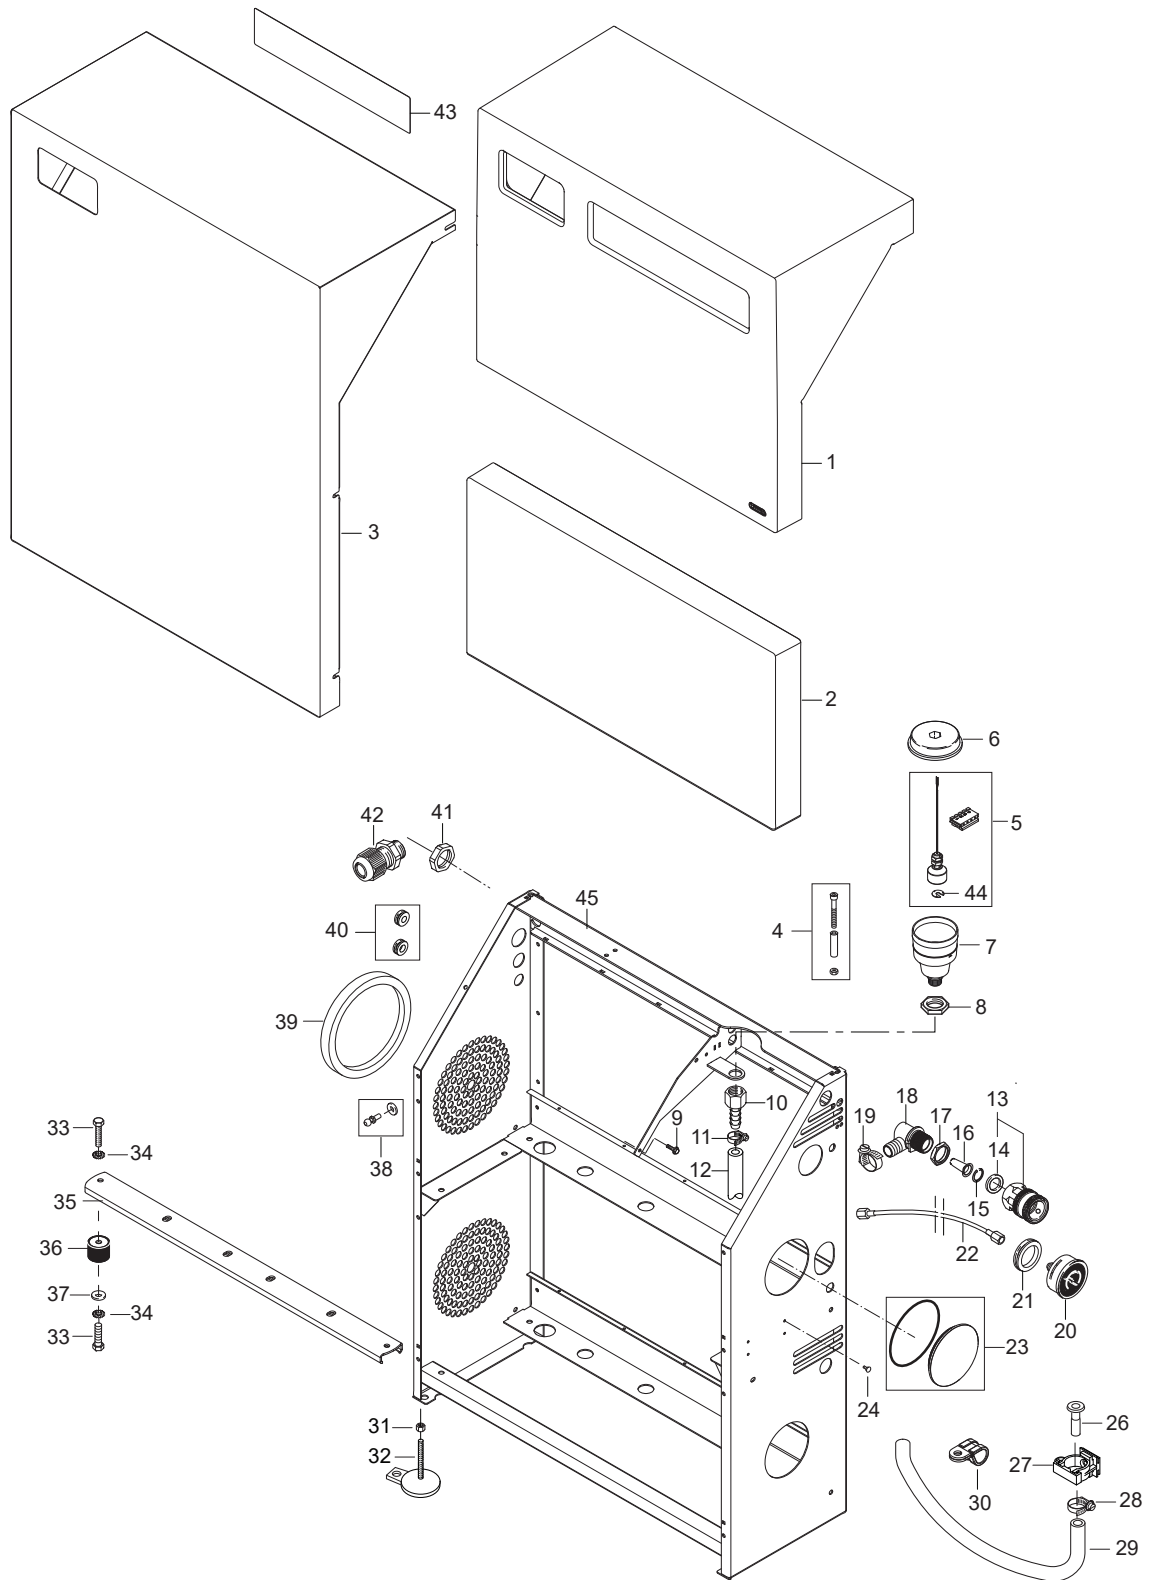

PARTS LIST

2017.05.29

TABLE OF CONTENTS

Overview_DUO.....	1
Electric box_DUO.....	3
Motor.....	5
UPPER Cylinder block.....	7
LOWER Cylinder block.....	9
UPPER Connection plate.....	11
LOWER connection plate.....	13
Control safety block UPPER.....	15
Control safety block 2, DUO.....	17
Default accessories.....	19
2x detergent.....	21
Coin box.....	23
Low water cutoff.....	25
Water inlet security.....	27
Accessory Storage Kit.....	29
Pressure relief.....	31
Water break tank.....	33