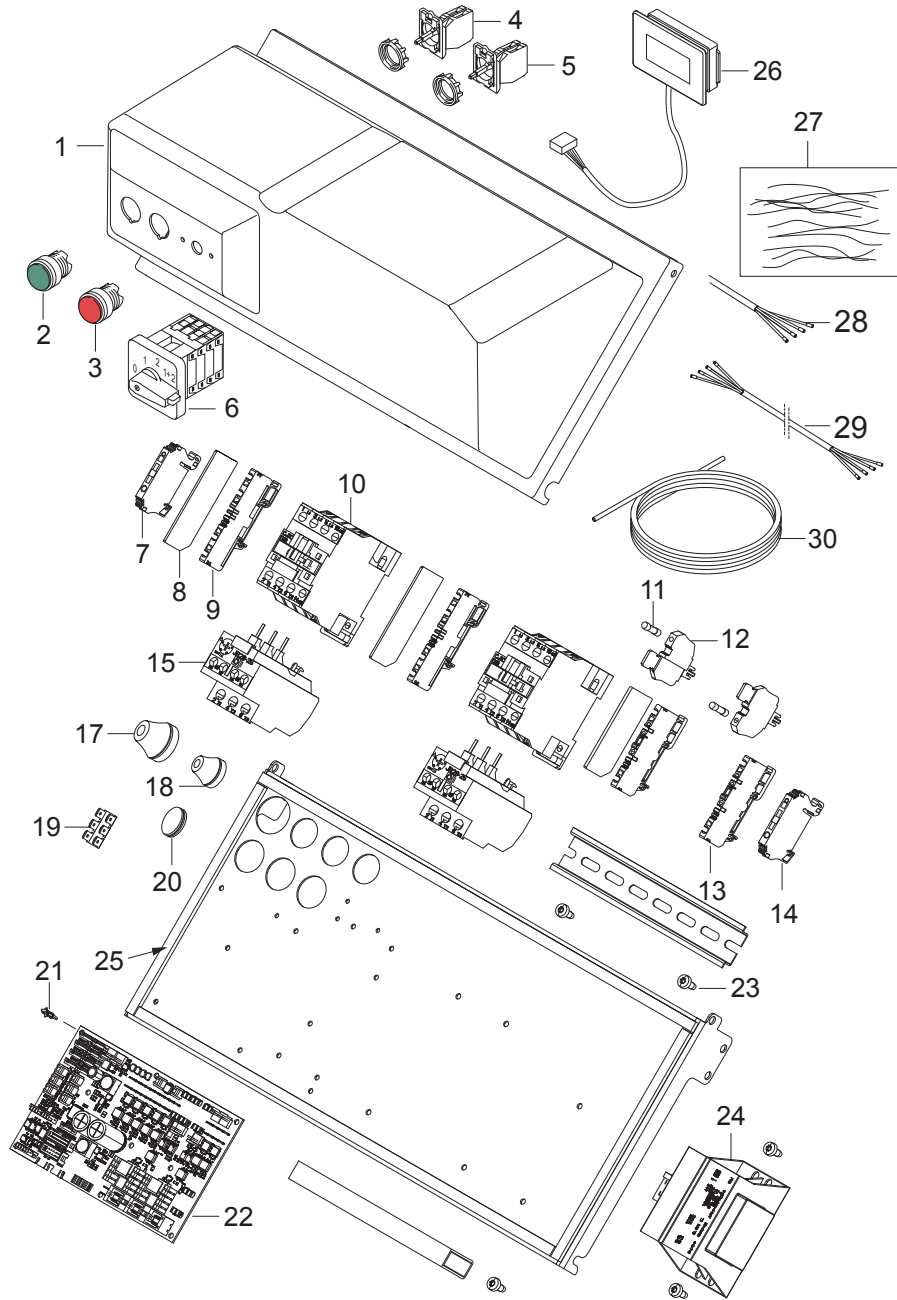

Pos.	Vare-nr	Antal	Beskrivelse	Notes
1	107307319	1	E-BOX COVER UNO/DUO	
2	103821823	1	Lampekontakt, Grøn	
3	103821824	1	Signal Light Atteachment, Red	
4	103821825	1	Lampekontakt, Krop-Slutte	
5	103821826	1	Lampekontakt, Krop-Bryde	
6	103821838	1	Omskifter Duo	
7	107307325	1	END PLATE PAP 2.5/4/4AN	
8	107307321	3	END PLATE PAP - PTR 2.5/4	
9	107307324	2	TERMINAL BLOCK PDU 2.5/4/4AN	
10	103822306	2	Contactora Cjx2-D18-B7 24V	[1]
10	103822313	2	Contactora 12-25A 50/60Hz 24V	[2]
10	103822317	1	Contactora Cjx2-D32-B7 24V	[3]
12	107307322	2	FUSE PLUG - SIHA 3/G20 - PTR 2.5/4	
11	107307323	2	FUSE D5X20 0.63A T 250V	
13	107318227	2	TEST TERMINAL PUSH-IN P-SER. PTR 2.5/4	
14	107318193	2	END BRACKET FOR DIN-RAIL	
15	103822327	2	Relæ 12-18 Amp	[4]
15	103822328	2	Thermal Relay 17-25Amp	[4]
15	103822329	2	Thermal Relay 23-32Amp	[4]
17	3803798	1	Pakdåse Tet 14-20C	
18	3803780	3	Pakdåse Tet 10-14C	
19	107307326	1	EARTH CONNECTOR 6 PIN	
20	107307317	1	DIAPHRAGM GROMMENTS D30/D20.5	
21	107307320	8	MINIATURE DOUBLE LOCKING. 7MM/3.5MM	
22	101118236	1	PCBA NEO PLATFORM 13 SC UNO/DUO KIT	[5]
23	107141690	6	SCREW M5X12 DIN7985 TORX TAPTITE	
24	107307331	1	TRAF0 40VA PR 230-400-440.SEC1+2 24VAC	
25	107307330	1	DAFACELL 4X8MM ADHESIVE	
26	107307329	1	PCBA HOUR COUNTER DISPLAY	
27	101118167	1	VARIOUS WIRES KIT FOR E-BOX UNO 400/3/50	
27	101118168	1	VARIOUS WIRES KIT FOR E-BOX UNO L 400/3/	
27	101118169	1	VARIOUS WIRES KIT FOR E-BOX UNO 440/3/60	
27	101118170	1	VARIOUS WIRES KIT FOR E-BOX DUO 400/3/50	
27	101118171	1	VARIOUS WIRES KIT FOR E-BOX DUO 440/3/60	
28		1	Power cord H07RN-F 4G2.5	
28		1	Power cord H07RN-F 4G6	
28		1	Power cord H07RN-F 4G10	
29	101118172	1	MOTORCABLES KIT SC UNO/DUO NA5/NA6/C3	
29	101118179	1	MOTORCABLES KIT FOR SC UNO/DUO NA6+	[6]
30	31001016	1	REMOTE/JUNCTION BOX CABLE 25 M	

Part Notes:

1. [1] - Uno 5M-200/1050, Uno 6P-170/1610, Uno 7P-180/1200, Duo 6P-170/3220, Duo 7P-180/2400
2. [2] - Uno 8P-200/1900, Uno 8P-160/2500, Duo 8P-200/3800, Duo 8P-160/5000
3. [3] - Option 230/3/50 conversion kit
4. [4] - TSB-PPW-2015-009 SC UNO_DUO Thermal Relay Setting
   DE TSB-PPW-2015-009 SC UNO DUO Einstellung thermischer Motorschutzschalt...
5. [5] - TSB-PPW-2015-010 SC DUO 7P Installation Instruction for NEW Circuit Board
   DE TSB-PPW-2015-010 SC DUO 7P Installationsanleitung für die neue NEO St...
   TSB-PPW-2016-001 Remote Control failure on SC UNO_DUO
6. TSB-PPW-2017-007 SC UNO_SC DUO new circuit board 101118236
   DE TSB-PPW-2017-007 SC UNO SC DUO neue Platine 101118236
7. [6] - SC 8P