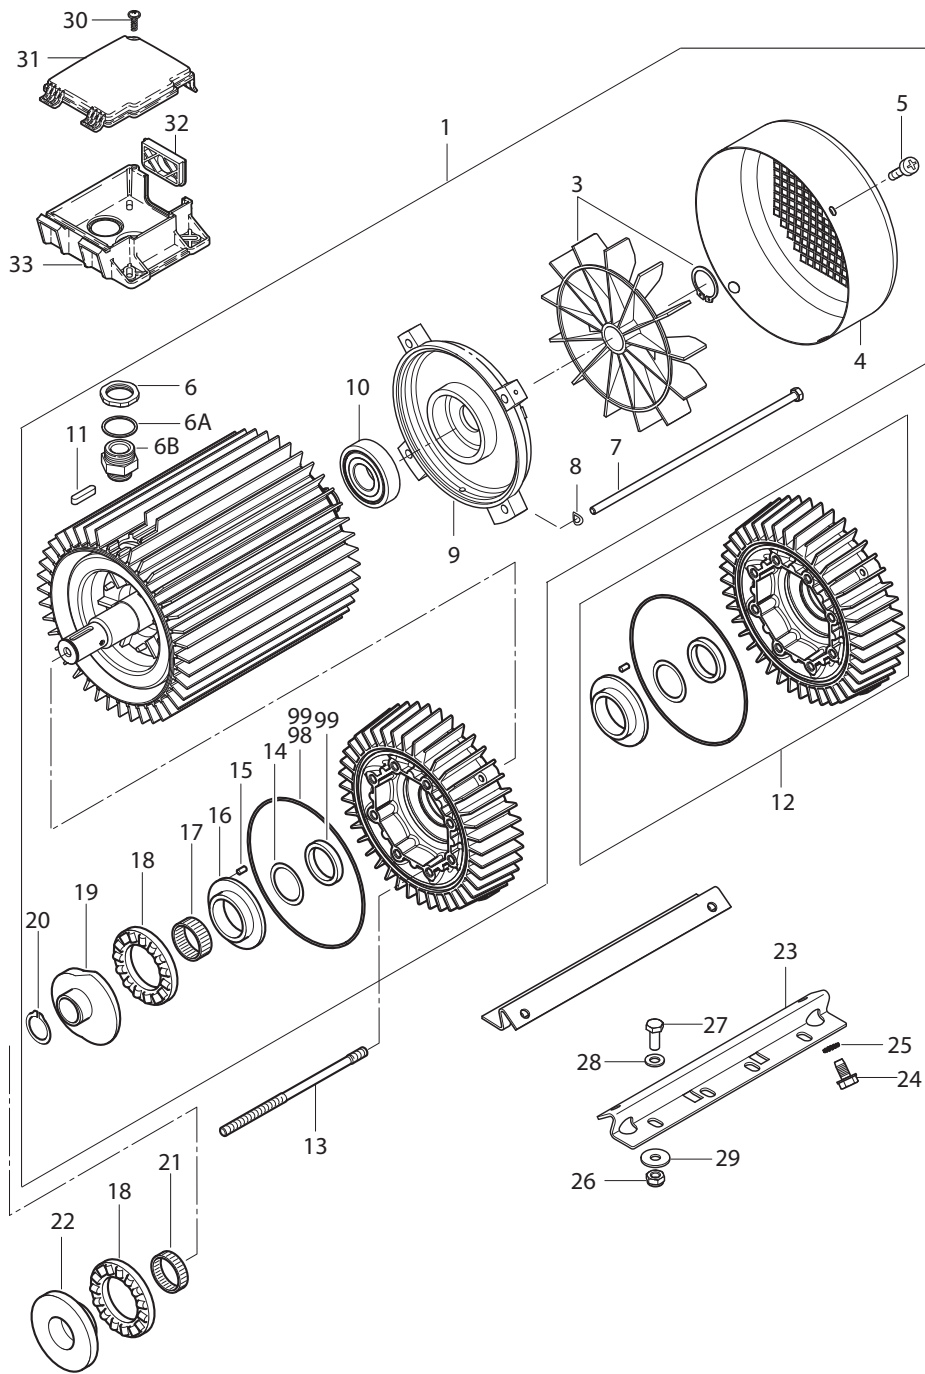

Pos.	Vare-nr	Antal	Beskrivelse	Notes
0	5218433	1	Pumpeolie ISO 150 (1 liter)	
1	107300135	1	MOTOR 6.5KW-230V/440V/50HZ/3PH 6.833DEG	
1	107120751	1	MOTOR 6.5KW 440 220 3 60	
1	107120750	1	Motor 6,5Kw/400-415/230/ 3	
3	107142275	1	FAN AND RETAINING RING	
4	107142276	1	COVER FOR FAN	
5	101814693	2	SCREW M4X 8 EE DIN 7500 A2	
6	20862	1	Møtrik	
6A	103004340	1	Pakning	
6B	107302152	1	Bøsning	
7	31000493	4	STAY BOLT 306 MM	
8	1801182	4	Fjederskive M8	
9	107142277	1	REAR BEARING COVER	
10	31000149	1	Leje, Rf	
11	3200672	1	Feder	
12	107140615	1	Front Bearing Cover Compl Ete	
13	6301368	8	Stagbolt	
14	6100995	1	Skive	
15	6100996	1	Styrestift	
16	107120703	1	Lejeskive	
17	3200656	1	Nåleleje Ina K 40X46X17	
18	3200615	2	Rulleleje	
19	107120710	1	Skråskive 6	[1]
19	107120716	1	Skråskive 12	[2]
20	1802511	1	Seegerring U 28 X 1,5	
21	3200664	1	Nåleleje	
22	107120704	1	Lejeskive	
23	107142071	2	MOTOR BRACKET C3 POSEIDON 7	
24	107140908	4	SPECIAL SCREW M10x20 F. C3 BRACKET SPARE	
25	10204	8	SERRATED LOCK WASHER A10	
26	8952	4	Møtrik Sekskantet M10	
27	1801133	4	Sætskrue M10X25	
28	2767	4	Pakning 10,5X2	
29	4827	4	WASHER 10.5X2.5	
30	10028	4	Skruer	
31	301000782	1	Dæksel	
32	17106	1	Indsats	
33	301000781	1	Elkasse	
98	1119820	1	Rep. sæt olietætning 03	
99	1119570	1	Rep. sæt pakninger C3	

Part Notes:

1. [1] - SC UNO 7P-180/1200 440/3/60 EXPT, SC DUO 7P-180/2400 440/3/60 EXPT
   UNITOR HPC STATIONARY 2P - 180/2400
2. [2] - SC UNO 7P-180/1200 400/3/50 EU, SC DUO 7P-180/2400 400/3/50 EU