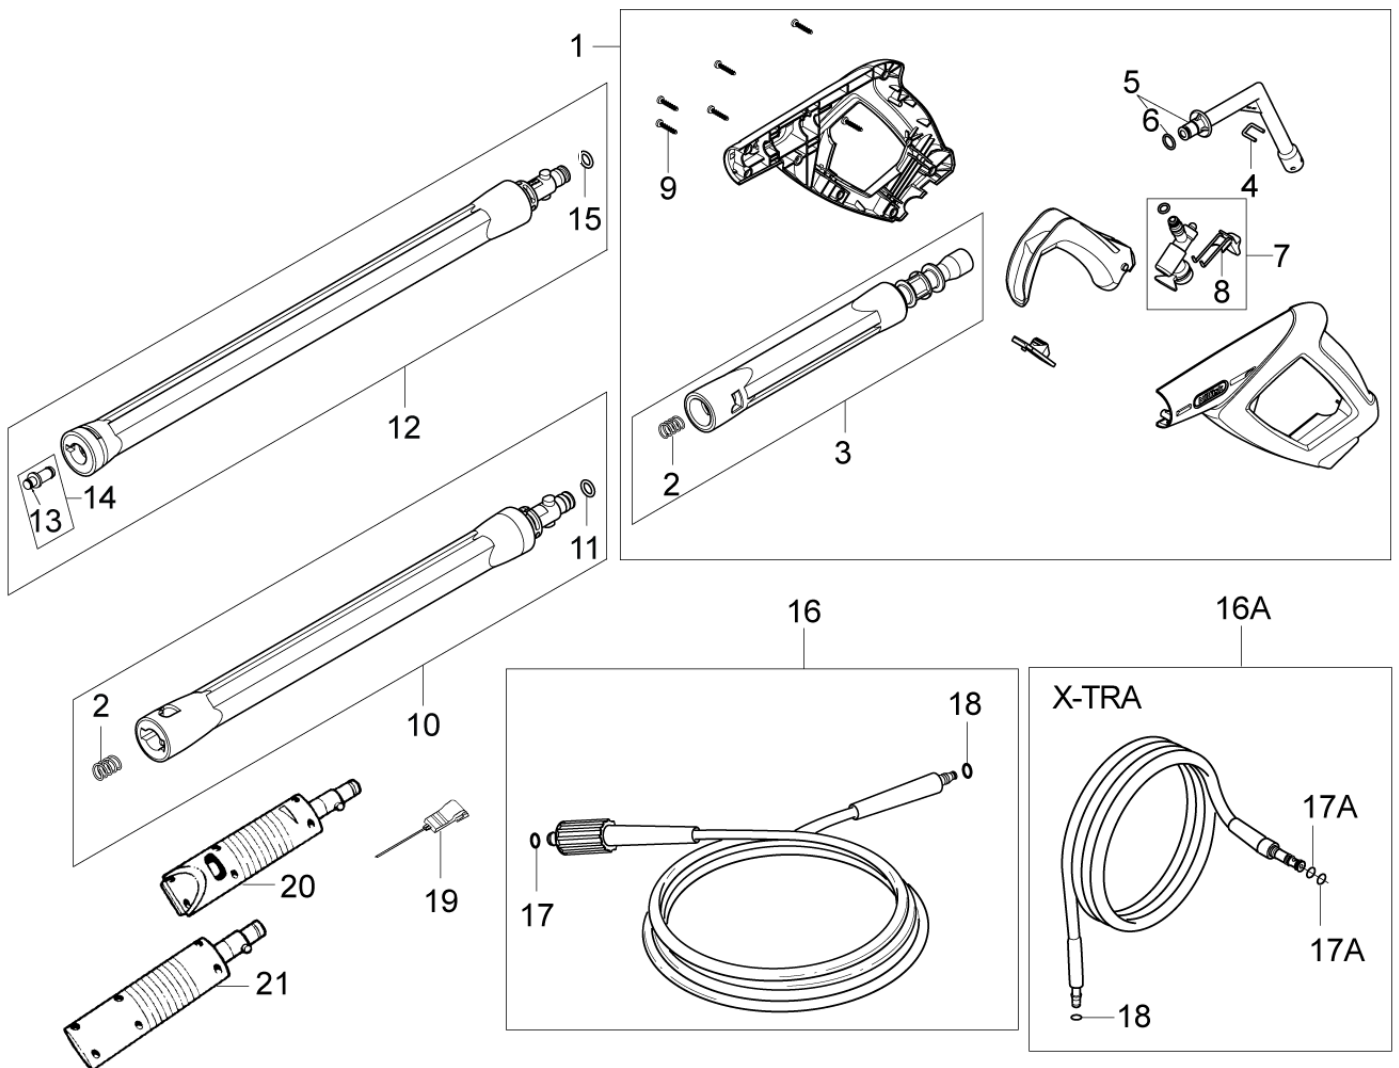

Spray handle, hoses and nozzles G5 P130 - P150

Consumer acces.-spray handles, nozzles & hoses

01-04-2015

StyMiste ID
HANDLEG502

3

Spray handle, hoses and nozzles G5 P130 - P150

Consumer acces.-spray handles, nozzles & hoses

01-04-2015

StyMiste ID
HANDLEG50Z

4

Pos	Vare nr.	Ant	Beskrivelse	
1	128500032	1	Spulehåndtag	
1	128500072	1	Spulehåndtag	
2	2602500	1	Fjeder	
3	127440051	1	Intermediate Tube G5	
4	6525232	1	Låsebøjle	
5	126481103	1	PRESSURE TUBE W. O-RING	
6	301003043	1	O-Ring Ø 10,82X1,78	
7	127440049	1	Klephuis Complete Blue	
8	127440052	1	SPRING BUTTOM TUBE	
9	101814698	8	Skrue	
10	128500075	1	Forlængerrør G5	
11	3004279	1	O-ring 9,3X2,4	
12	128500074	1	Click&Clean forlængerrør G4	
13	3004312	1	O-ring	
14	126481109	1	Lavtryksdyse med o-ringe	
15	126481125	1	O-ring til forlængerrør	
16	128500083	1	Højtryksslange Superflex 10 m	
17	3001211	1	O-ring 9,6X2,4 Nitril	
18	3004304	1	O-ring	
19	6520844	1	Rensenål sort	
20	128500078	1	Tornado PR dyse komplet bronze	
21	128500079	1	Powerspeed dyse komplet rød	
16A	128500082	1	Højtryksslange Superflex 10 m	X-TRA
16A	128500084	1	Højtryksslange Superflex 15 m	X-TRA
17A	3004321	1	O-ring