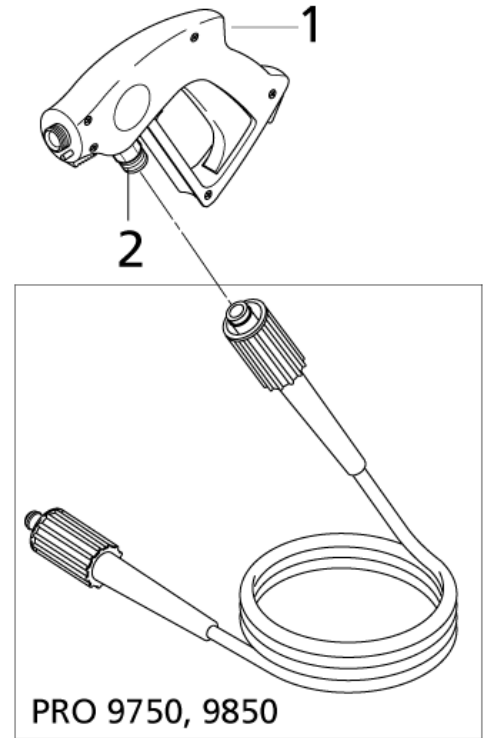

PRO Special handle & lances

Consumer acces.-spray handles, nozzles & hoses

01-04-2015

StyMiste ID
PROSPEC02

25

SPECIAL

PRO 9750, 9850