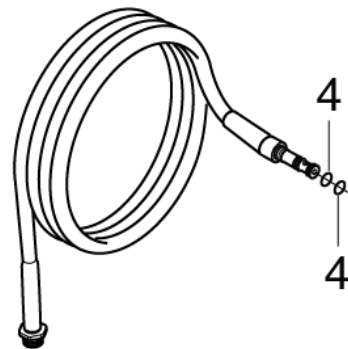

Hoses - POSEIDON 2, POSEIDON 2 XT

Consumer acces.-spray handles, nozzles & hoses

01-04-2015

StyMiste ID
HOSEPOS2

27

POSEIDON 2 -15, 2-21, 2-24, 2-28 (ERGO 1000)

POSEIDON 2-21 XT, 2-24 XT, 2-28 XT
P 120 ERGO, P150 ERGO