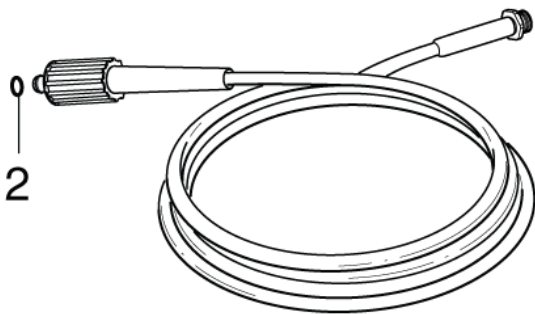

Hoses - POSEIDON 2, POSEIDON 2 XT

Consumer acces.-spray handles, nozzles & hoses

01-04-2015

StyMiste ID
HOSEPOS2

27

POSEIDON 2 -15, 2-21, 2-24, 2-28 (ERGO 1000)

POSEIDON 2-21 XT, 2-24 XT, 2-28 XT
P 120 ERGO, P150 ERGO