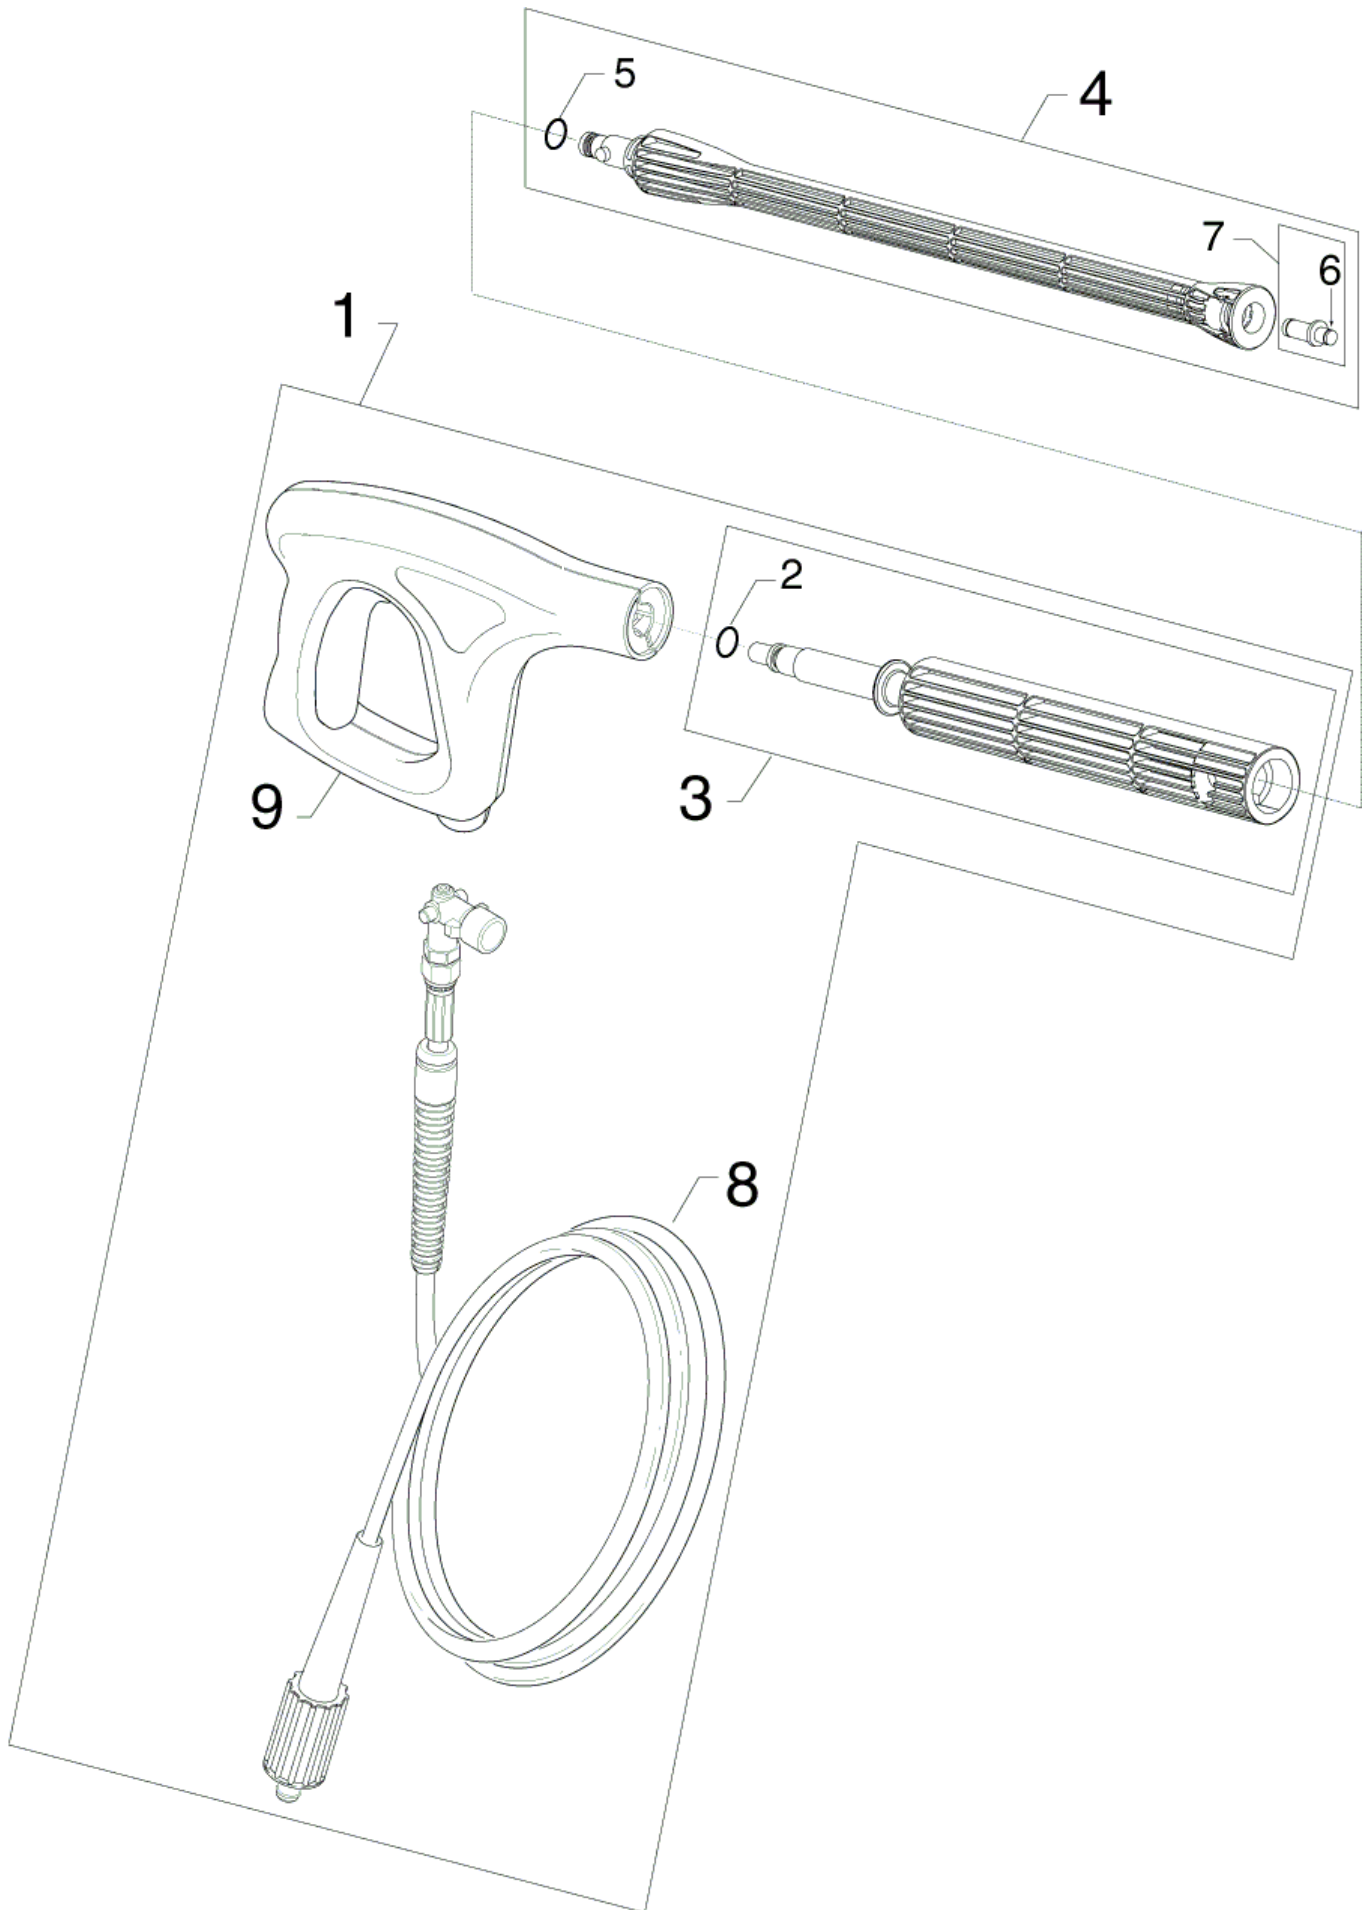

E-150 Spray handle and hose - C100.2, C120.1, E

Consumer acces.-spray handles, nozzles & hoses

01-04-2015

StyMiste ID
HANDLECLICK02

11

E-150 Spray handle and hose - C100.2, C120.1, E

Consumer acces.-spray handles, nozzles & hoses

01-04-2015

Styliste ID
HANDLECLICK02

12

Pos	Vare nr.	Ant	Beskrivelse
1	126486741	1	Spulehåndtag m. 8 m slange
1	126486744	1	Spulehåndtag med slange 12 m
2	3001211	1	O-ring 9,6X2,4 Nitril
2	6411218	1	O-ringe (10 stk. i pose)
3	106411743	1	Rep. sæt forlængerrør
4	128500074	1	Click&Clean forlængerrør G4
5	3004279	1	O-ring 9,3X2,4
6	3004312	1	O-ring
7	6483401	1	Lavtryksdyse Komplet
8	126486747	1	Slange komplet 8 m
8	126486748	1	Hose Compl. 12M
9	126486750	1	Spulehåndtag
10	3004321	2	O-ring