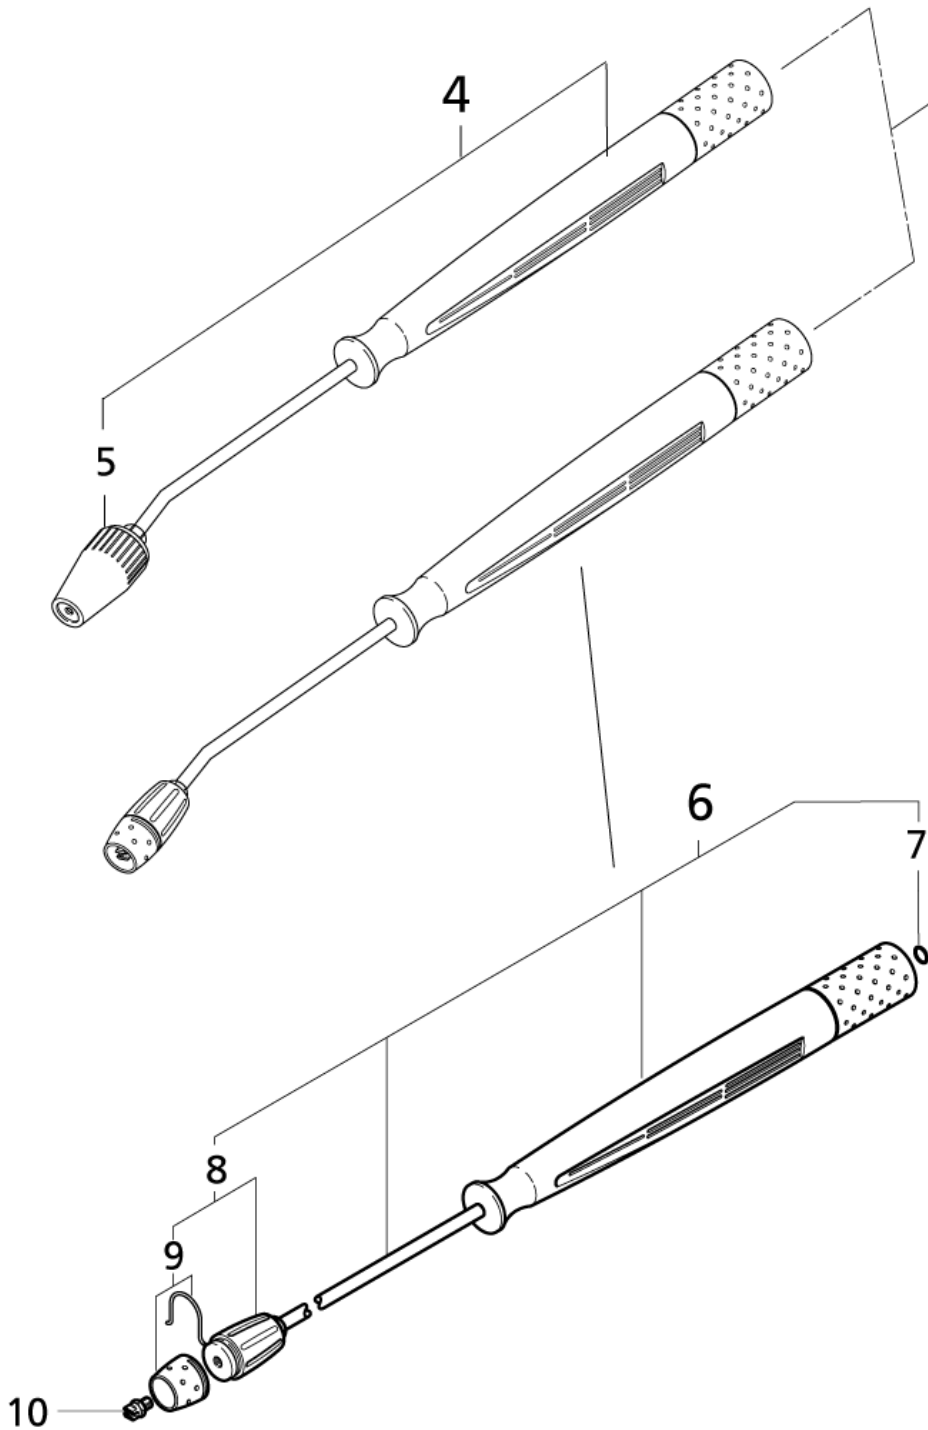

PRO Special handle & lances

Consumer acces.-spray handles, nozzles & hoses

01-04-2015

StyMiste ID
PROSPEC02

25

SPECIAL

PRO 9750, 9850