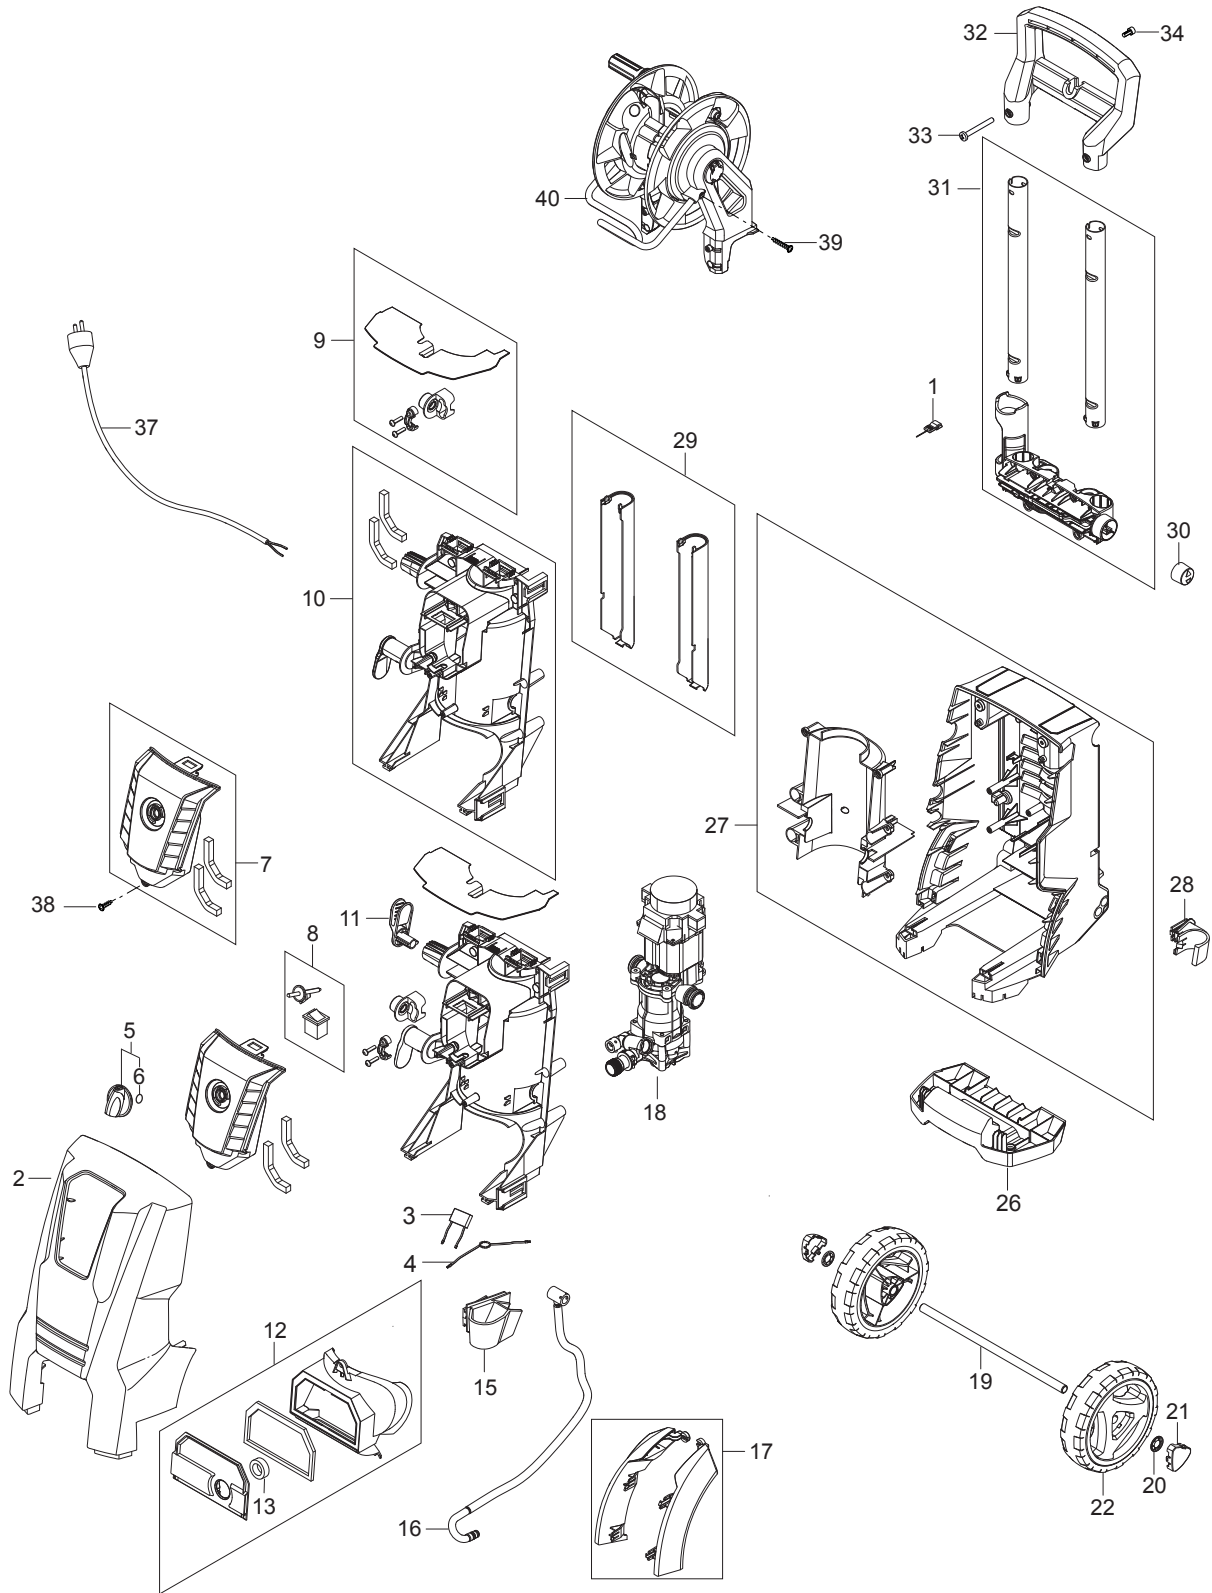

Pos.	Vare-nr	Antal	Beskrivelse	Notes
1	6520844	1	Rensenål sort	
2	128500813	1	FRONT CABINET W.PRINT D140.4	
2	128500814	1	FRONT CABINET W.PRINT D130.4	
2	128500819	1	FRONT CABINET D-PG 140.4	
2	128500818	1	FRONT CABINET D-PG 130.4	
3	128500492	1	CAPACITOR UNIVERSAL MPX	
4	128500493	1	EMC COIL UNIVERSAL	
5	128500547	1	Drejeknap blå	
6	9868	1	O-ring 10.0X2.5	
7	128500548	1	SWITCH BOX	
8	128500507	1	SWITCH ON/OFF WITH SHAFT	
9	128500815	1	CABLE RELIFE KIT	
10	128500816	1	FRONT STRUCTURAL WITH GASKET	
11	128500549	1	ROTARY CABLE HOOK BLUE	
12	128500817	1	IN/OUTLET COVER KIT BLACK XTRA	
13	128500578	1	INLET GASKET	
15	128500512	1	LANCE HOLDER	
16	128500513	1	INTERNAL HOSE XTRA	
17	128500514	1	WHEEL MUDGUARD	
18		1	Motor pump unit	[1]
19	128500517	1	WHEEL AXLE	
20	127440210	1	Låsering	
21	128500552	1	WHEEL CAP	
22	128500553	1	Hjul	
26	128500519	1	FRONT FOOT LOW	
27	128500821	1	MPU BACK COVER AND CHASSIS	
28	128500523	1	LANCE HOLDER TOP	
29	128500521	1	TUBE GUIDES	
30	128500554	1	HANDLE LOCK BUTTON BLUE	
31	128500526	1	Kit for håndtag	
32	128500527	1	HANDLE	
33	128500528	1	NUT FOR HANDLE LOCK	
34	128500529	1	SCREW M4X8 ISO7045 A2-50-H PH	
37	128500822	1	POWER CABLE EU	
37	128500823	1	POWER CABLE UK	
38	107141838	33	SCREW K50X18 WN1451 BLACK TORX20	
39	128500595	2	SCREW K50X35 WN1452 BLACK TORX	
40		1	Hose reel	[2]
NS	128500787	1	BOX 10PCS D130.4	
NS	128500788	1	BOX 10PCS D140.4	

Part Notes:

- [1] - Motor pump X-tra
- [2] - Hose reel