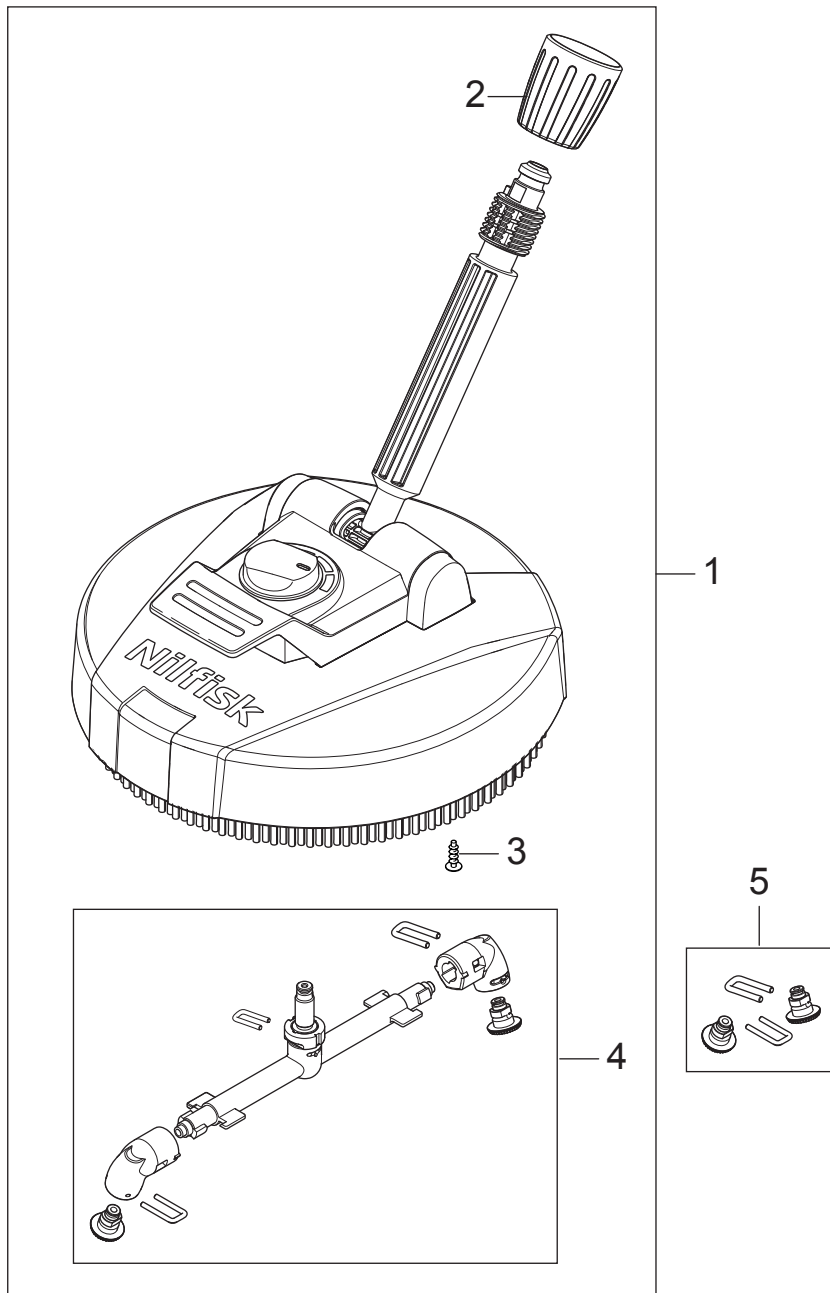

PATIO CLEANER MID (2015)

D 140.4-9 PAD X-TRA

2015.05.19

2015.05.22

Pos.	Vare-nr	Antal	Beskrivelse	Notes
1	128500702	1	Patio terrassevasker	
2	128500756	1	TIGHTENING NUT CLICK AND CLEAN	
3		4	SELF TAPPING SCREW, 4.2x16	
4	128500757	1	ROTARY ARM COMPLETE PATIO	
5	128500758	1	NOZZLE KIT PATIO